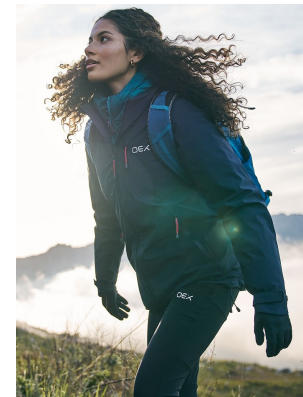

BOSS MODELS

CAPE TOWN

NICOLE ALVES

Height: 170cm Bust: 78cm Waist: 65cm Hips: 91cm Shoe: 5 UK Hair: Brown Eyes: Brown

BOSS MODELS

CAPE TOWN

NICOLE ALVES

Height: 170cm Bust: 78cm Waist: 65cm Hips: 91cm Shoe: 5 UK Hair: Brown Eyes: Brown