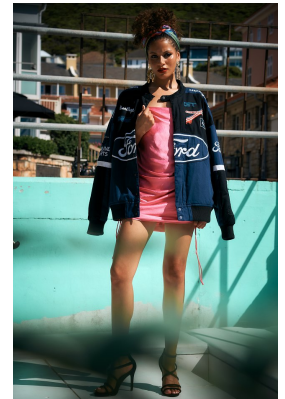

BOSS MODELS

CAPE TOWN

NICOLE ALVES

Height: 170cm Bust: 81cm Waist: 65cm Hips: 91cm Shoe: 5 UK Hair: Brown Eyes: Brown

BOSS MODELS

CAPE TOWN

NICOLE ALVES

Height: 170cm Bust: 81cm Waist: 65cm Hips: 91cm Shoe: 5 UK Hair: Brown Eyes: Brown