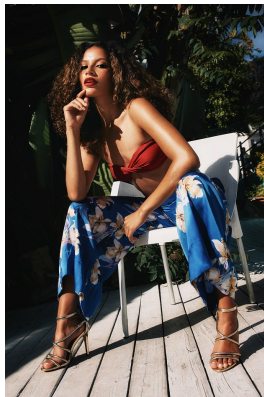

BOSS MODELS

CAPE TOWN

NICOLE ALVES

Height: 170cm Bust: 78cm Waist: 65cm Hips: 91cm Shoe: 5 UK Hair: Brown Eyes: Brown

BOSS MODELS

CAPE TOWN

NICOLE ALVES

Height: 170cm Bust: 78cm Waist: 65cm Hips: 91cm Shoe: 5 UK Hair: Brown Eyes: Brown