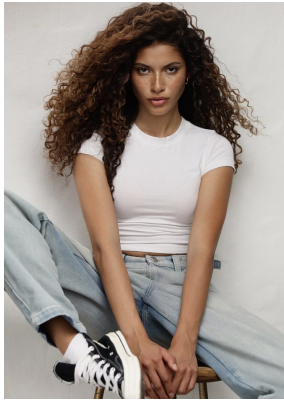

BOSS MODELS

CAPE TOWN

NICOLE ALVES

Height: 170cm Bust: 78cm Waist: 65cm Hips: 91cm Shoe: 5 UK Hair: Brown Eyes: Brown

BOSS MODELS

CAPE TOWN

NICOLE ALVES

Height: 170cm Bust: 78cm Waist: 65cm Hips: 91cm Shoe: 5 UK Hair: Brown Eyes: Brown