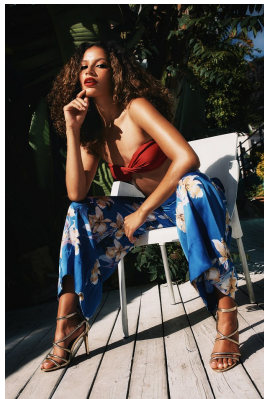

BOSS MODELS

CAPE TOWN

NICOLE ALVES

Height: 170cm Bust: 81cm Waist: 65cm Hips: 91cm Shoe: 5 UK Hair: Brown Eyes: Brown

BOSS MODELS

CAPE TOWN

NICOLE ALVES

Height: 170cm Bust: 81cm Waist: 65cm Hips: 91cm Shoe: 5 UK Hair: Brown Eyes: Brown