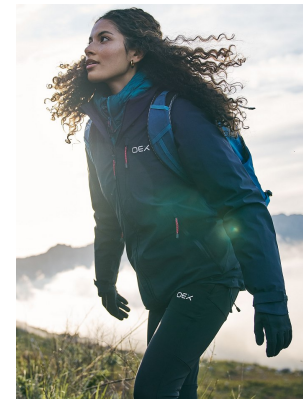

BOSS MODELS

CAPE TOWN

NICOLE ALVES

Height: 170cm Bust: 81cm Waist: 65cm Hips: 91cm Shoe: 5 UK Hair: Brown Eyes: Brown

BOSS MODELS

CAPE TOWN

NICOLE ALVES

Height: 170cm Bust: 81cm Waist: 65cm Hips: 91cm Shoe: 5 UK Hair: Brown Eyes: Brown