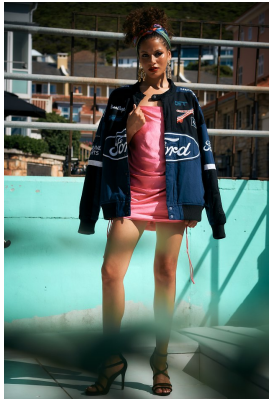

BOSS MODELS

CAPE TOWN

NICOLE ALVES

Height: 170cm Bust: 81cm Waist: 65cm Hips: 91cm Shoe: 5 UK Hair: Brown Eyes: Brown

BOSS MODELS

CAPE TOWN

NICOLE ALVES

Height: 170cm Bust: 81cm Waist: 65cm Hips: 91cm Shoe: 5 UK Hair: Brown Eyes: Brown