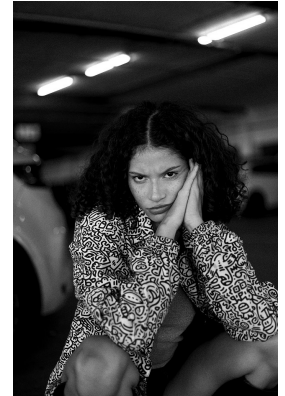

BOSS MODELS

CAPE TOWN

NICOLE ALVES

Height: 170cm Bust: 81cm Waist: 65cm Hips: 91cm Shoe: 5 UK Hair: Brown Eyes: Brown

BOSS MODELS

CAPE TOWN

NICOLE ALVES

Height: 170cm Bust: 81cm Waist: 65cm Hips: 91cm Shoe: 5 UK Hair: Brown Eyes: Brown