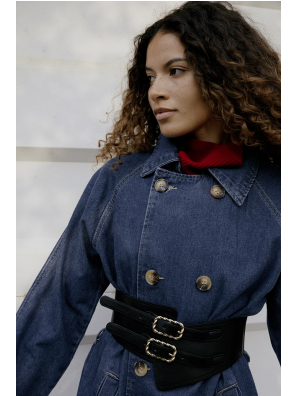

BOSS MODELS

CAPE TOWN

NICOLE ALVES

Height: 170cm Bust: 81cm Waist: 65cm Hips: 91cm Shoe: 5 UK Hair: Brown Eyes: Brown

BOSS MODELS

CAPE TOWN

NICOLE ALVES

Height: 170cm Bust: 81cm Waist: 65cm Hips: 91cm Shoe: 5 UK Hair: Brown Eyes: Brown