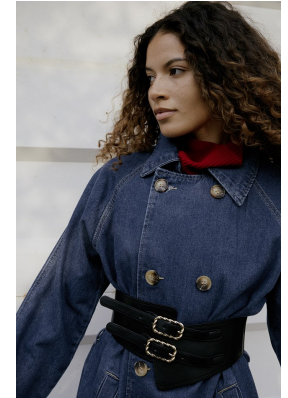

BOSS MODELS

CAPE TOWN

NICOLE ALVES

Height: 170cm Bust: 78cm Waist: 65cm Hips: 91cm Shoe: 5 UK Hair: Brown Eyes: Brown

BOSS MODELS

CAPE TOWN

NICOLE ALVES

Height: 170cm Bust: 78cm Waist: 65cm Hips: 91cm Shoe: 5 UK Hair: Brown Eyes: Brown