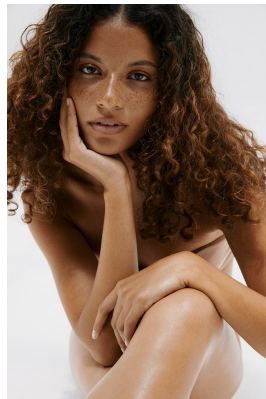

BOSS MODELS

CAPE TOWN

NICOLE ALVES

Height: 170cm Bust: 81cm Waist: 65cm Hips: 91cm Shoe: 5 UK Hair: Brown Eyes: Brown

BOSS MODELS

CAPE TOWN

NICOLE ALVES

Height: 170cm Bust: 81cm Waist: 65cm Hips: 91cm Shoe: 5 UK Hair: Brown Eyes: Brown