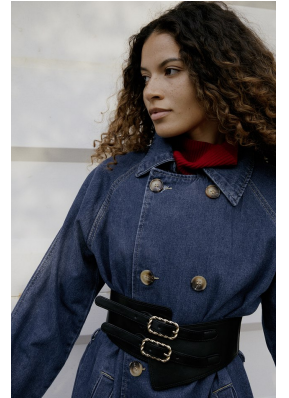

BOSS MODELS

CAPE TOWN

NICOLE ALVES

Height: 170cm Bust: 81cm Waist: 65cm Hips: 91cm Shoe: 5 UK Hair: Brown Eyes: Brown

BOSS MODELS

CAPE TOWN

NICOLE ALVES

Height: 170cm Bust: 81cm Waist: 65cm Hips: 91cm Shoe: 5 UK Hair: Brown Eyes: Brown