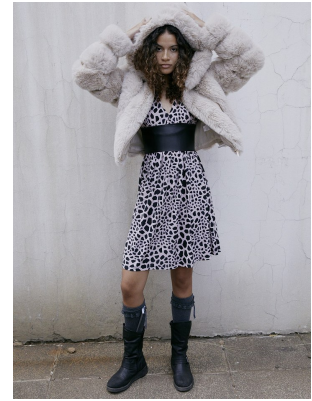

BOSS MODELS

CAPE TOWN

NICOLE ALVES

Height: 170cm Bust: 81cm Waist: 65cm Hips: 91cm Shoe: 5 UK Hair: Brown Eyes: Brown

BOSS MODELS

CAPE TOWN

NICOLE ALVES

Height: 170cm Bust: 81cm Waist: 65cm Hips: 91cm Shoe: 5 UK Hair: Brown Eyes: Brown