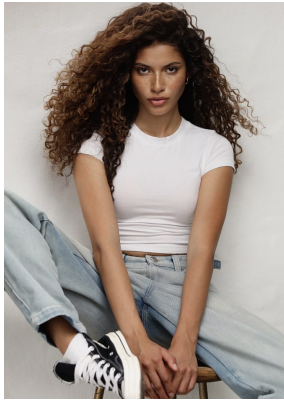

BOSS MODELS

CAPE TOWN

NICOLE ALVES

Height: 170cm Bust: 81cm Waist: 65cm Hips: 91cm Shoe: 5 UK Hair: Brown Eyes: Brown

BOSS MODELS

CAPE TOWN

NICOLE ALVES

Height: 170cm Bust: 81cm Waist: 65cm Hips: 91cm Shoe: 5 UK Hair: Brown Eyes: Brown