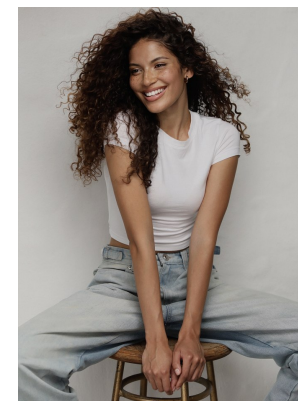

BOSS MODELS

CAPE TOWN

NICOLE ALVES

Height: 170cm Bust: 78cm Waist: 65cm Hips: 91cm Shoe: 5 UK Hair: Brown Eyes: Brown

BOSS MODELS

CAPE TOWN

NICOLE ALVES

Height: 170cm Bust: 78cm Waist: 65cm Hips: 91cm Shoe: 5 UK Hair: Brown Eyes: Brown