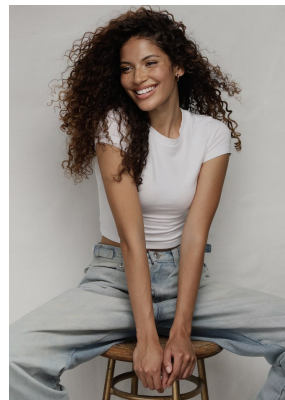

BOSS MODELS

CAPE TOWN

NICOLE ALVES

Height: 170cm Bust: 81cm Waist: 65cm Hips: 91cm Shoe: 5 UK Hair: Brown Eyes: Brown

BOSS MODELS

CAPE TOWN

NICOLE ALVES

Height: 170cm Bust: 81cm Waist: 65cm Hips: 91cm Shoe: 5 UK Hair: Brown Eyes: Brown