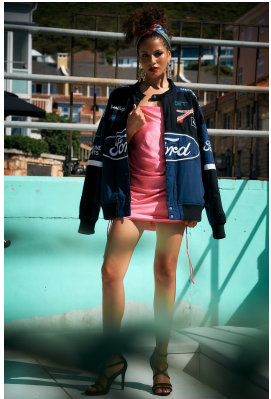

BOSS MODELS

CAPE TOWN

NICOLE ALVES

Height: 170cm Bust: 78cm Waist: 65cm Hips: 91cm Shoe: 5 UK Hair: Brown Eyes: Brown

BOSS MODELS

CAPE TOWN

NICOLE ALVES

Height: 170cm Bust: 78cm Waist: 65cm Hips: 91cm Shoe: 5 UK Hair: Brown Eyes: Brown