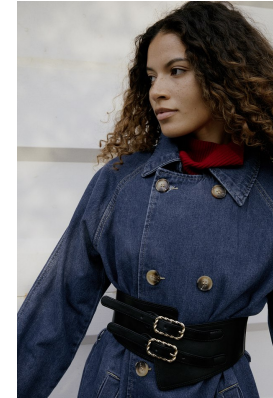

BOSS MODELS

CAPE TOWN

NICOLE ALVES

Height: 170cm Bust: 81cm Waist: 65cm Hips: 91cm Shoe: 5 UK Hair: Brown Eyes: Brown

BOSS MODELS

CAPE TOWN

NICOLE ALVES

Height: 170cm Bust: 81cm Waist: 65cm Hips: 91cm Shoe: 5 UK Hair: Brown Eyes: Brown