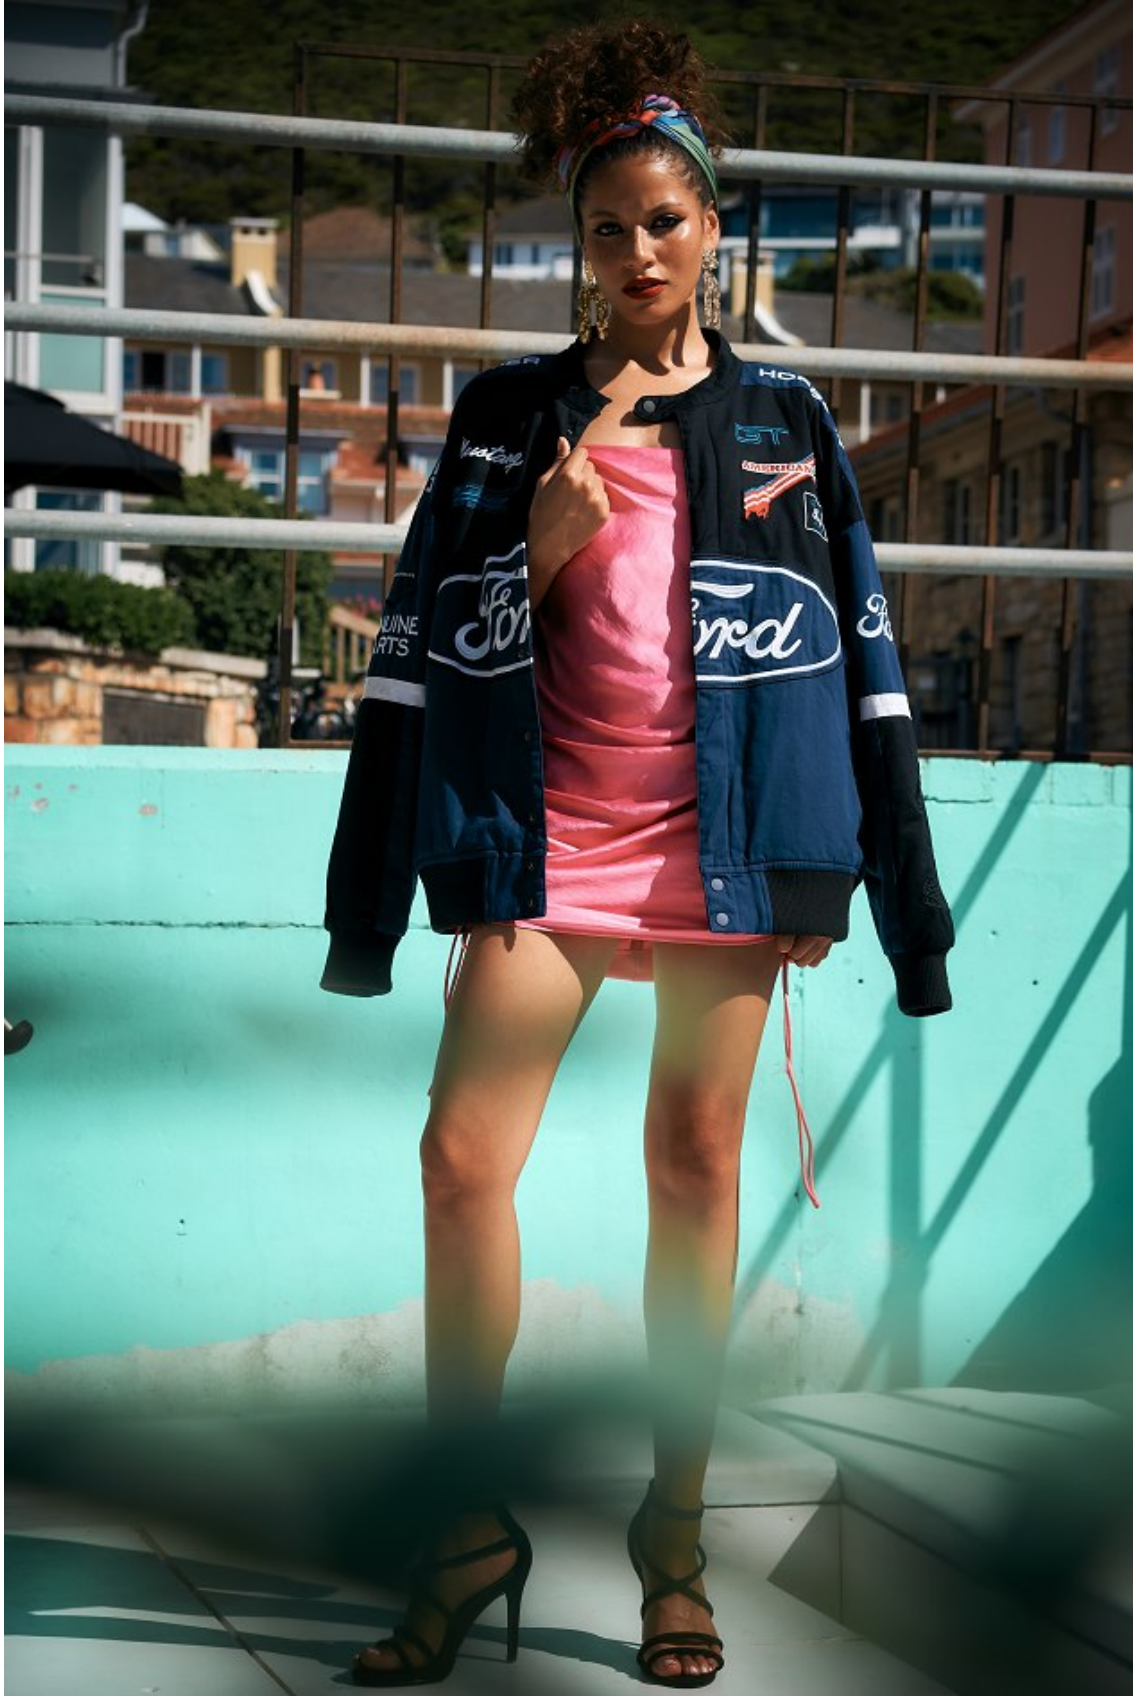

BOSS MODELS

CAPE TOWN

NICOLE ALVES

Height: 170cm Bust: 81cm Waist: 65cm Hips: 91cm Shoe: 5 UK Hair: Brown Eyes: Brown