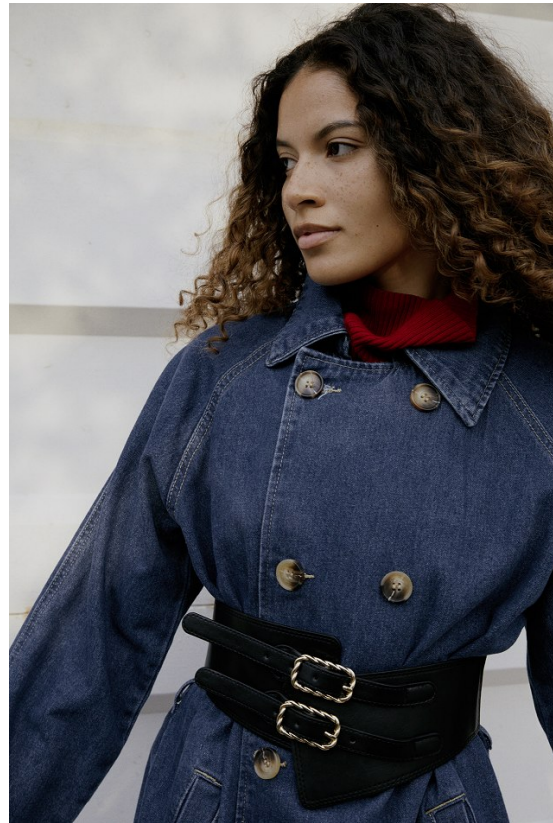

BOSS MODELS

CAPE TOWN

NICOLE ALVES

Height: 170cm Bust: 81cm Waist: 65cm Hips: 91cm Shoe: 5 UK Hair: Brown Eyes: Brown

BOSS MODELS

CAPE TOWN

NICOLE ALVES

Height: 170cm Bust: 81cm Waist: 65cm Hips: 91cm Shoe: 5 UK Hair: Brown Eyes: Brown