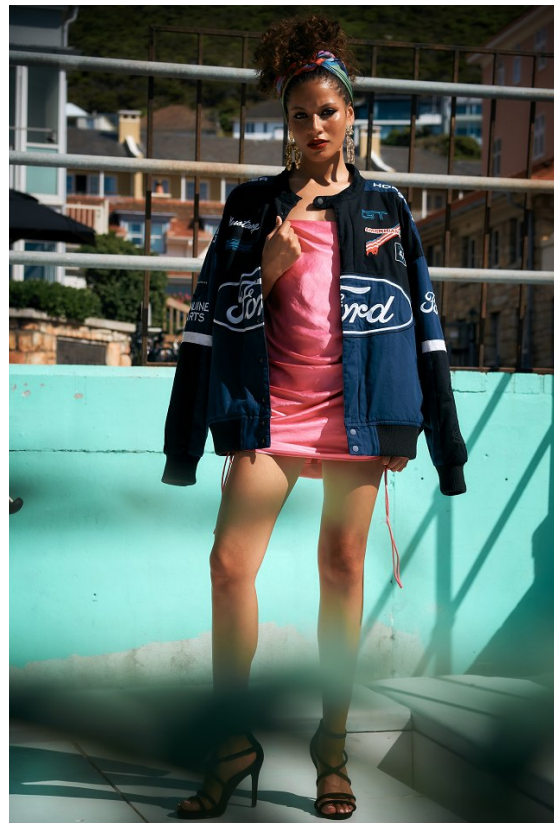

BOSS MODELS

CAPE TOWN

NICOLE ALVES

Height: 170cm Bust: 81cm Waist: 65cm Hips: 91cm Shoe: 5 UK Hair: Brown Eyes: Brown