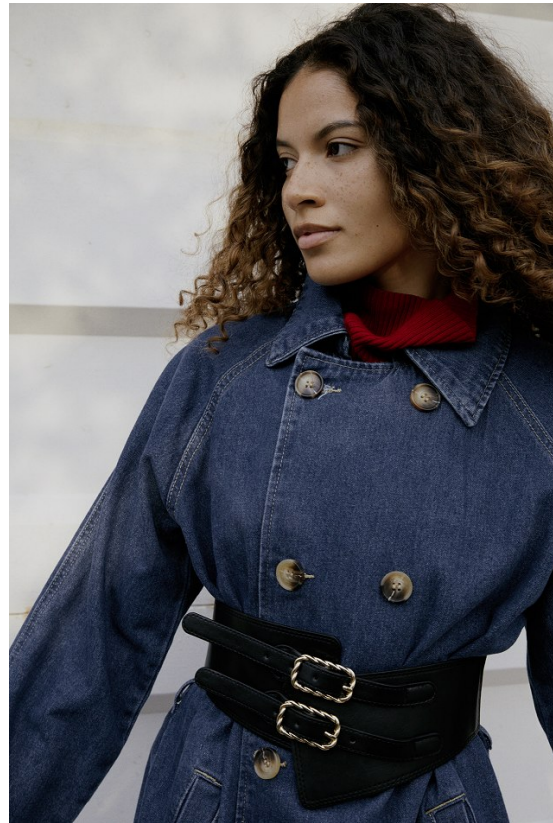

# BOSS MODELS

CAPE TOWN

NICOLE ALVES

Height: 170cm Bust: 81cm Waist: 65cm Hips: 91cm Shoe: 5 UK Hair: Brown Eyes: Brown