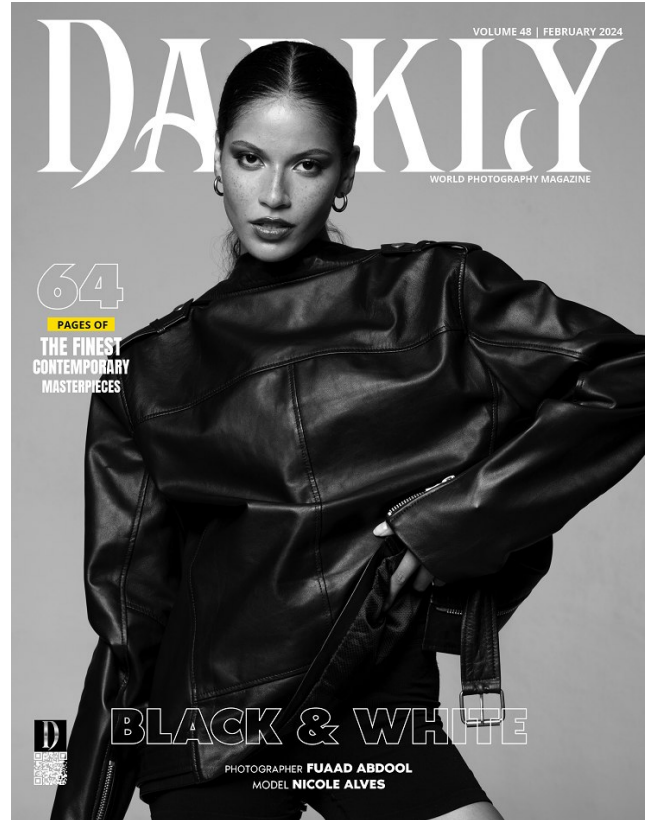

BOSS MODELS

CAPE TOWN

NICOLE ALVES

Height: 170cm Bust: 81cm Waist: 65cm Hips: 91cm Shoe: 5 UK Hair: Brown Eyes: Brown

BOSS MODELS

CAPE TOWN

NICOLE ALVES

Height: 170cm Bust: 81cm Waist: 65cm Hips: 91cm Shoe: 5 UK Hair: Brown Eyes: Brown