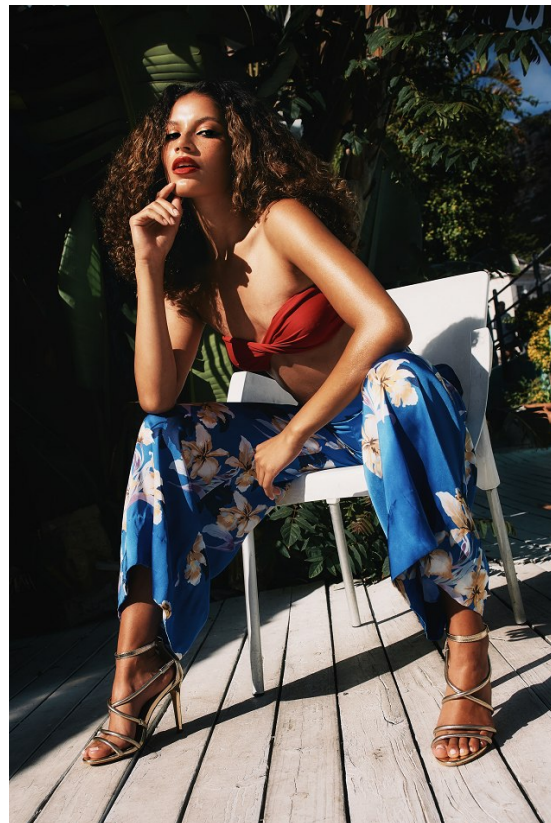

BOSS MODELS

CAPE TOWN

NICOLE ALVES

Height: 170cm Bust: 81cm Waist: 65cm Hips: 91cm Shoe: 5 UK Hair: Brown Eyes: Brown