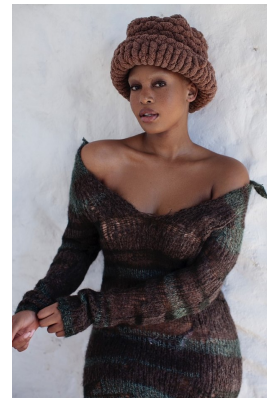

BOSS MODELS

CAPE TOWN

UNA MABASA

Height: 172cm Bust: 98cm Waist: 76cm Hips: 123cm Shoe: 7 UK Hair: Brown Eyes: Brown

BOSS MODELS

CAPE TOWN

UNA MABASA

Height: 172cm Bust: 98cm Waist: 76cm Hips: 123cm Shoe: 7 UK Hair: Brown Eyes: Brown

BOSS MODELS

CAPE TOWN

UNA MABASA

Height: 172cm Bust: 98cm Waist: 76cm Hips: 123cm Shoe: 7 UK Hair: Brown Eyes: Brown