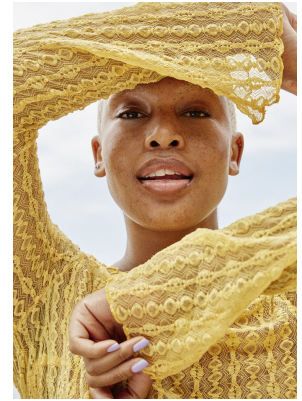

BOSS MODELS

CAPE TOWN

UNA MABASA

Height: 172cm Bust: 98cm Waist: 76cm Hips: 123cm Shoe: 7 UK Hair: Brown Eyes: Brown

BOSS MODELS

CAPE TOWN

UNA MABASA

Height: 172cm Bust: 98cm Waist: 76cm Hips: 123cm Shoe: 7 UK Hair: Brown Eyes: Brown

BOSS MODELS

CAPE TOWN

UNA MABASA

Height: 172cm Bust: 98cm Waist: 76cm Hips: 123cm Shoe: 7 UK Hair: Brown Eyes: Brown