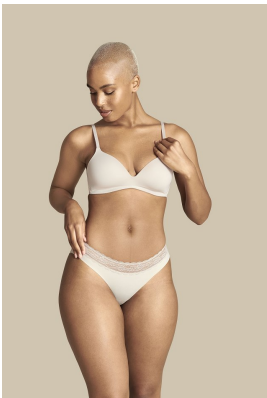

BOSS MODELS

CAPE TOWN

UNA MABASA

Height: 172cm Bust: 100cm Waist: 78cm Hips: 125cm Shoe: 7 UK Hair: Brown Eyes: Brown

BOSS MODELS

CAPE TOWN

UNA MABASA

Height: 172cm Bust: 100cm Waist: 78cm Hips: 125cm Shoe: 7 UK Hair: Brown Eyes: Brown