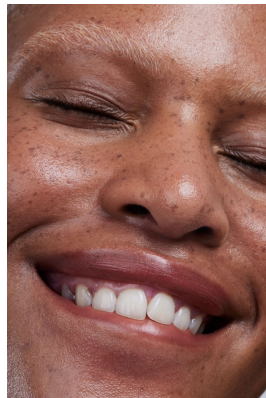

BOSS MODELS

CAPE TOWN

UNA MABASA

Height: 172cm Bust: 98cm Waist: 76cm Hips: 123cm Shoe: 7 UK Hair: Brown Eyes: Brown

BOSS MODELS

CAPE TOWN

UNA MABASA

Height: 172cm Bust: 98cm Waist: 76cm Hips: 123cm Shoe: 7 UK Hair: Brown Eyes: Brown

BOSS MODELS

CAPE TOWN

UNA MABASA

Height: 172cm Bust: 98cm Waist: 76cm Hips: 123cm Shoe: 7 UK Hair: Brown Eyes: Brown