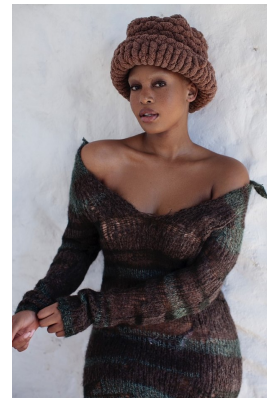

BOSS MODELS

CAPE TOWN

UNA MABASA

Height: 172cm Bust: 100cm Waist: 78cm Hips: 125cm Shoe: 7 UK Hair: Brown Eyes: Brown

BOSS MODELS

CAPE TOWN

UNA MABASA

Height: 172cm Bust: 100cm Waist: 78cm Hips: 125cm Shoe: 7 UK Hair: Brown Eyes: Brown