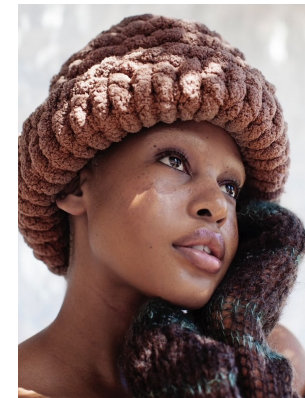

BOSS MODELS

CAPE TOWN

UNA MABASA

Height: 172cm Bust: 98cm Waist: 76cm Hips: 123cm Shoe: 7 UK Hair: Brown Eyes: Brown

BOSS MODELS

CAPE TOWN

UNA MABASA

Height: 172cm Bust: 98cm Waist: 76cm Hips: 123cm Shoe: 7 UK Hair: Brown Eyes: Brown

BOSS MODELS

CAPE TOWN

UNA MABASA

Height: 172cm Bust: 98cm Waist: 76cm Hips: 123cm Shoe: 7 UK Hair: Brown Eyes: Brown