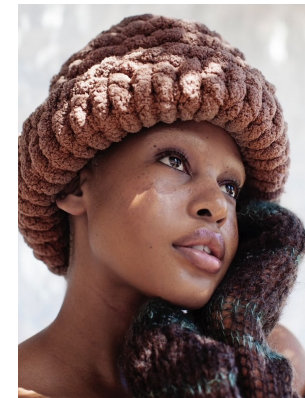

BOSS MODELS

CAPE TOWN

UNA MABASA

Height: 172cm Bust: 100cm Waist: 78cm Hips: 125cm Shoe: 7 UK Hair: Brown Eyes: Brown

BOSS MODELS

CAPE TOWN

UNA MABASA

Height: 172cm Bust: 100cm Waist: 78cm Hips: 125cm Shoe: 7 UK Hair: Brown Eyes: Brown