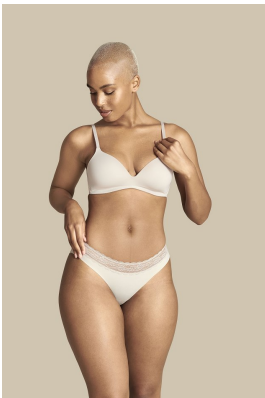

BOSS MODELS

CAPE TOWN

UNA MABASA

Height: 172cm Bust: 98cm Waist: 76cm Hips: 123cm Shoe: 7 UK Hair: Brown Eyes: Brown

BOSS MODELS

CAPE TOWN

UNA MABASA

Height: 172cm Bust: 98cm Waist: 76cm Hips: 123cm Shoe: 7 UK Hair: Brown Eyes: Brown

BOSS MODELS

CAPE TOWN

UNA MABASA

Height: 172cm Bust: 98cm Waist: 76cm Hips: 123cm Shoe: 7 UK Hair: Brown Eyes: Brown