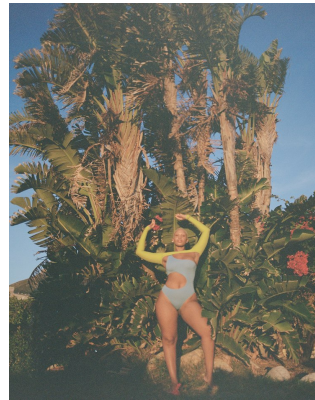

BOSS MODELS

CAPE TOWN

UNA MABASA

Height: 172cm Bust: 98cm Waist: 76cm Hips: 123cm Shoe: 7 UK Hair: Brown Eyes: Brown

BOSS MODELS

CAPE TOWN

UNA MABASA

Height: 172cm Bust: 98cm Waist: 76cm Hips: 123cm Shoe: 7 UK Hair: Brown Eyes: Brown

BOSS MODELS

CAPE TOWN

UNA MABASA

Height: 172cm Bust: 98cm Waist: 76cm Hips: 123cm Shoe: 7 UK Hair: Brown Eyes: Brown