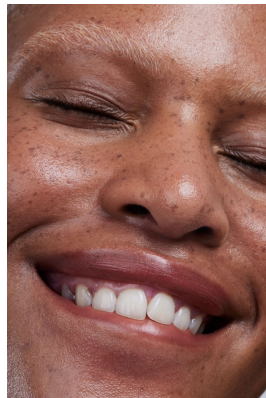

BOSS MODELS

CAPE TOWN

UNA MABASA

Height: 172cm Bust: 100cm Waist: 78cm Hips: 125cm Shoe: 7 UK Hair: Brown Eyes: Brown

BOSS MODELS

CAPE TOWN

UNA MABASA

Height: 172cm Bust: 100cm Waist: 78cm Hips: 125cm Shoe: 7 UK Hair: Brown Eyes: Brown