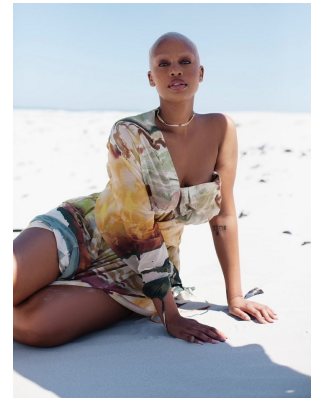

BOSS MODELS

CAPE TOWN

UNA MABASA

Height: 172cm Bust: 100cm Waist: 78cm Hips: 125cm Shoe: 7 UK Hair: Brown Eyes: Brown

BOSS MODELS

CAPE TOWN

UNA MABASA

Height: 172cm Bust: 100cm Waist: 78cm Hips: 125cm Shoe: 7 UK Hair: Brown Eyes: Brown