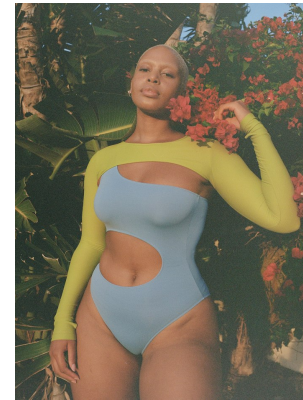

BOSS MODELS

CAPE TOWN

UNA MABASA

Height: 172cm Bust: 98cm Waist: 76cm Hips: 123cm Shoe: 7 UK Hair: Brown Eyes: Brown

BOSS MODELS

CAPE TOWN

UNA MABASA

Height: 172cm Bust: 98cm Waist: 76cm Hips: 123cm Shoe: 7 UK Hair: Brown Eyes: Brown

BOSS MODELS

CAPE TOWN

UNA MABASA

Height: 172cm Bust: 98cm Waist: 76cm Hips: 123cm Shoe: 7 UK Hair: Brown Eyes: Brown