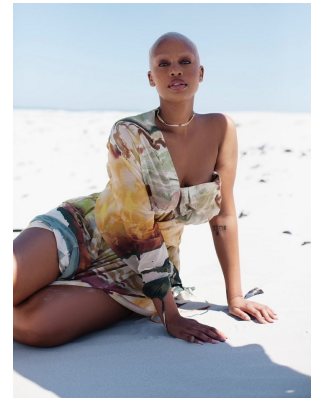

BOSS MODELS

CAPE TOWN

UNA MABASA

Height: 172cm Bust: 98cm Waist: 76cm Hips: 123cm Shoe: 7 UK Hair: Brown Eyes: Brown

BOSS MODELS

CAPE TOWN

UNA MABASA

Height: 172cm Bust: 98cm Waist: 76cm Hips: 123cm Shoe: 7 UK Hair: Brown Eyes: Brown

BOSS MODELS

CAPE TOWN

UNA MABASA

Height: 172cm Bust: 98cm Waist: 76cm Hips: 123cm Shoe: 7 UK Hair: Brown Eyes: Brown