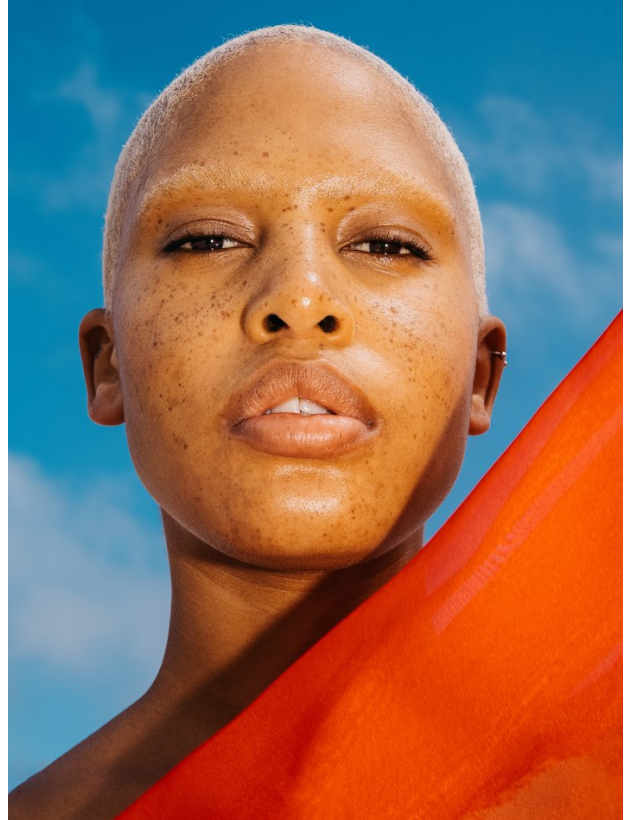

BOSS MODELS

CAPE TOWN

UNA MABASA

Height: 172cm Bust: 98cm Waist: 76cm Hips: 123cm Shoe: 7 UK Hair: Brown Eyes: Brown