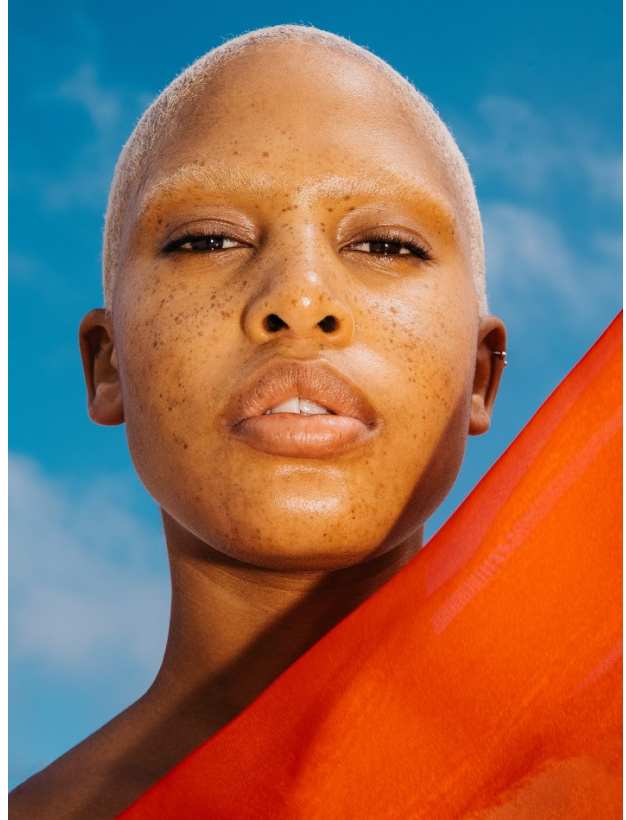

BOSS MODELS

CAPE TOWN

UNA MABASA

Height: 172cm Bust: 101cm Waist: 78cm Hips: 125cm Shoe: 7 UK Hair: Brown Eyes: Brown