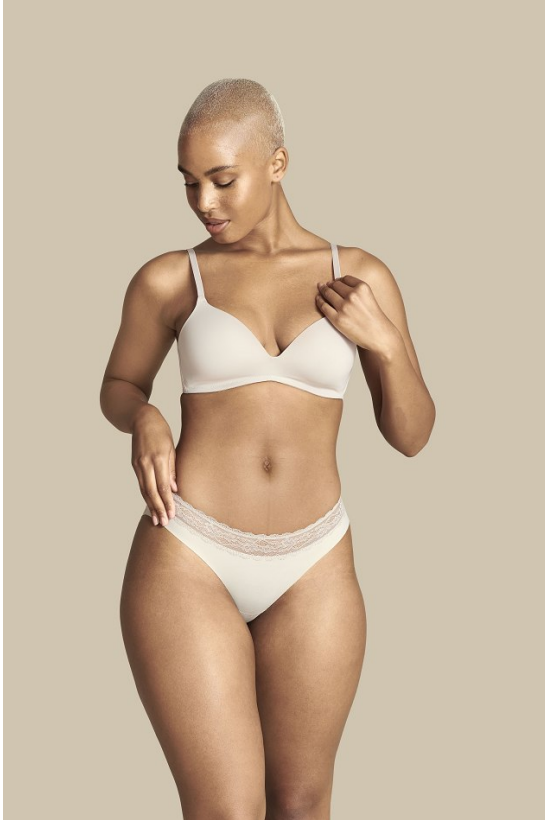

BOSS MODELS

CAPE TOWN

UNA MABASA

Height: 172cm Bust: 101cm Waist: 78cm Hips: 125cm Shoe: 7 UK Hair: Brown Eyes: Brown