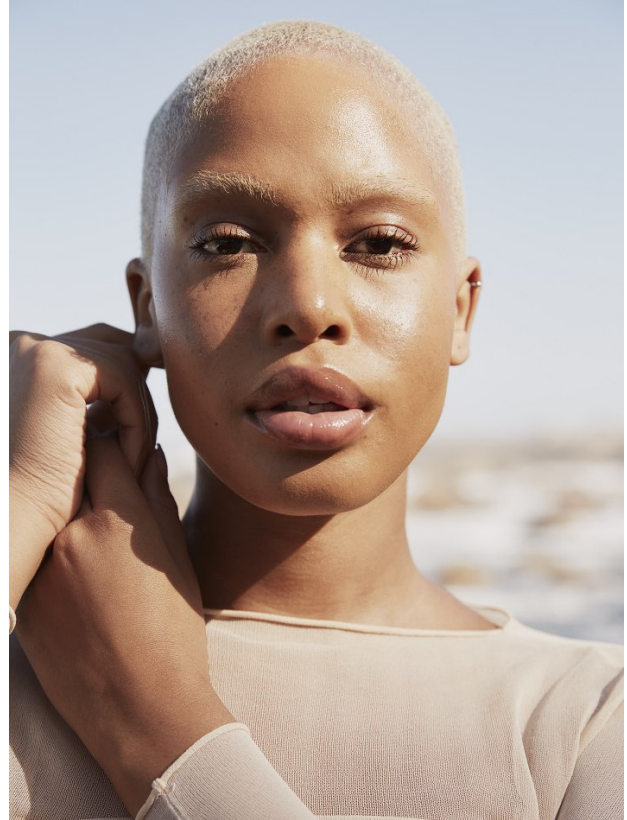

BOSS MODELS

CAPE TOWN

UNA MABASA

Height: 172cm Bust: 98cm Waist: 76cm Hips: 123cm Shoe: 7 UK Hair: Brown Eyes: Brown

BOSS MODELS

CAPE TOWN

UNA MABASA

Height: 172cm Bust: 98cm Waist: 76cm Hips: 123cm Shoe: 7 UK Hair: Brown Eyes: Brown