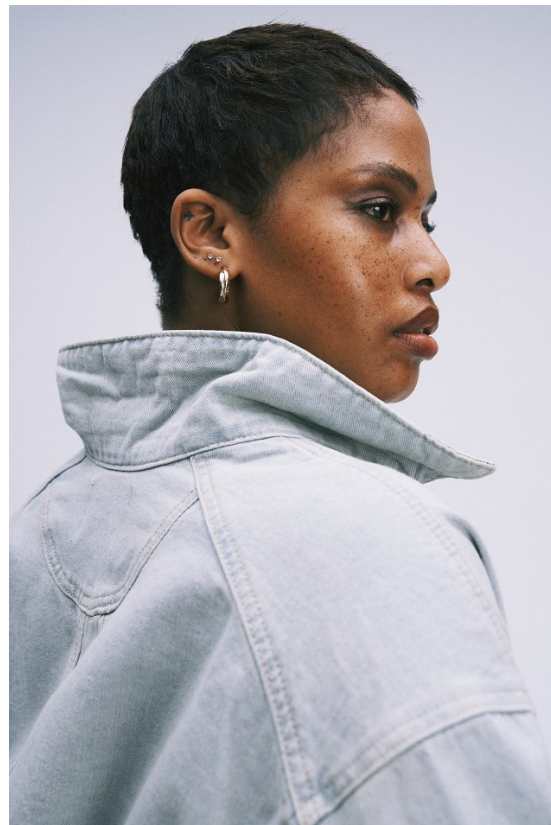

BOSS MODELS

CAPE TOWN

UNA MABASA

Height: 172cm Bust: 98cm Waist: 76cm Hips: 123cm Shoe: 7 UK Hair: Brown Eyes: Brown

BOSS MODELS

CAPE TOWN

UNA MABASA

Height: 172cm Bust: 98cm Waist: 76cm Hips: 123cm Shoe: 7 UK Hair: Brown Eyes: Brown