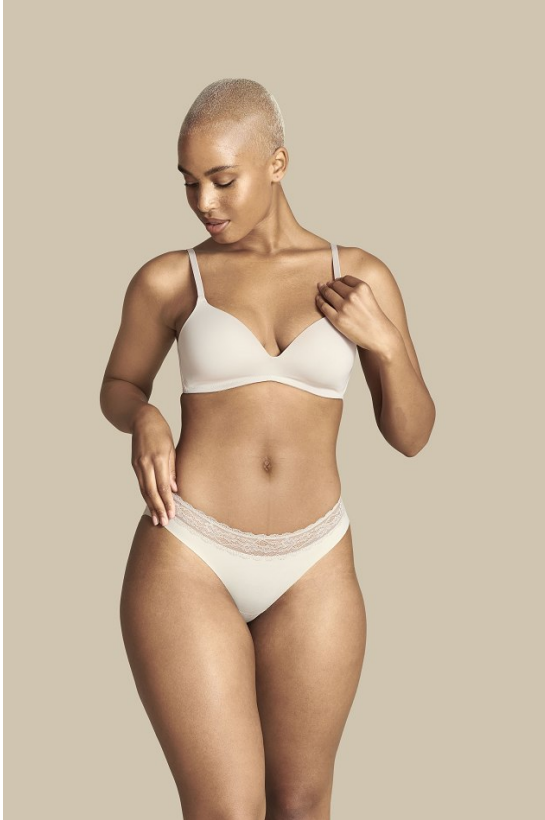

BOSS MODELS

CAPE TOWN

UNA MABASA

Height: 172cm Bust: 98cm Waist: 76cm Hips: 123cm Shoe: 7 UK Hair: Brown Eyes: Brown