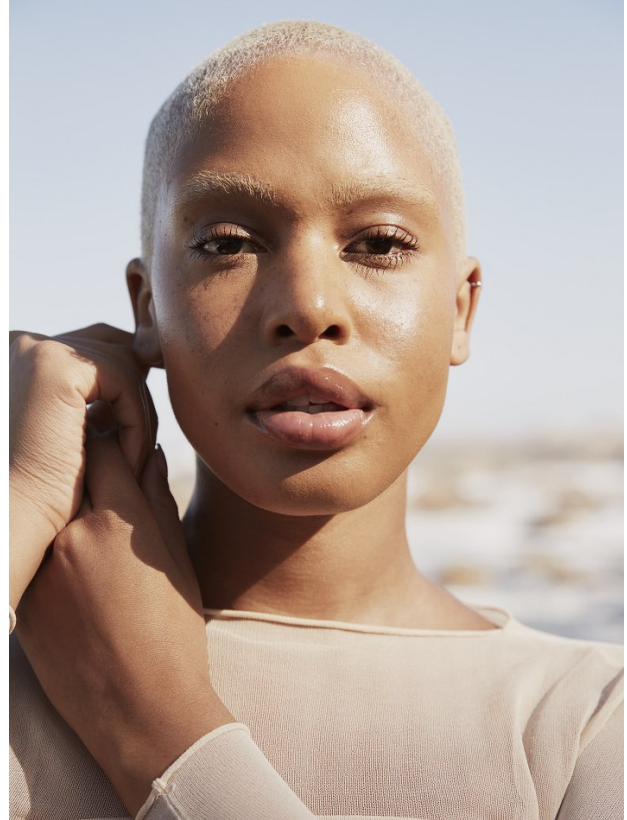

BOSS MODELS

CAPE TOWN

UNA MABASA

Height: 172cm Bust: 101cm Waist: 78cm Hips: 125cm Shoe: 7 UK Hair: Brown Eyes: Brown