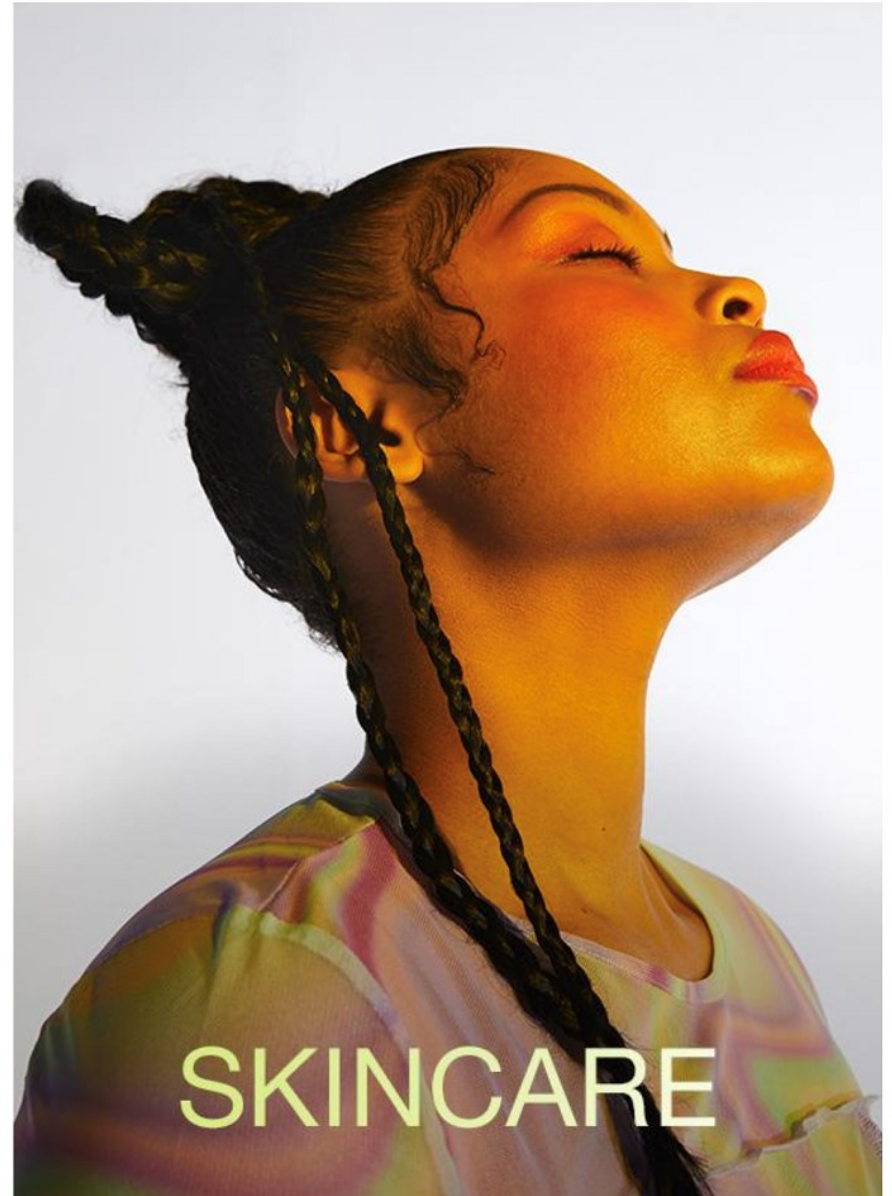

BOSS MODELS

CAPE TOWN

ALICIA ARENDS

Height: 170cm Bust: 97cm Waist: 85cm Hips: 113cm Shoe: 5 UK Hair: Dark Brown Eyes: Brown