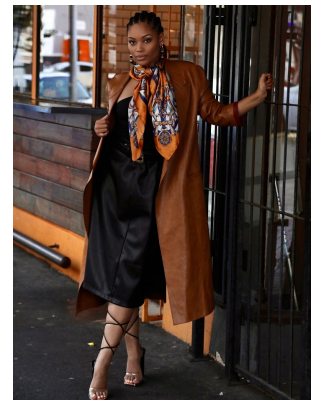

BOSS MODELS

CAPE TOWN

ALICIA ARENDS

Height: 170cm Bust: 97cm Waist: 85cm Hips: 113cm Shoe: 5 UK Hair: Dark Brown Eyes: Brown

BOSS MODELS

CAPE TOWN

ALICIA ARENDS

Height: 170cm Bust: 97cm Waist: 85cm Hips: 113cm Shoe: 5 UK Hair: Dark Brown Eyes: Brown