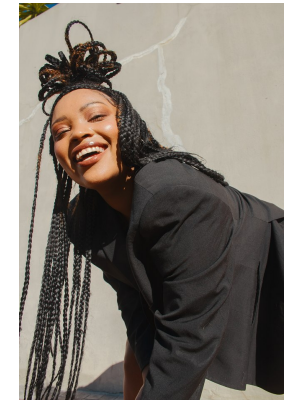

BOSS MODELS

CAPE TOWN

ALICIA ARENDS

Height: 170cm Bust: 97cm Waist: 85cm Hips: 113cm Shoe: 5 UK Hair: Dark Brown Eyes: Brown

BOSS MODELS

CAPE TOWN

ALICIA ARENDS

Height: 170cm Bust: 97cm Waist: 85cm Hips: 113cm Shoe: 5 UK Hair: Dark Brown Eyes: Brown