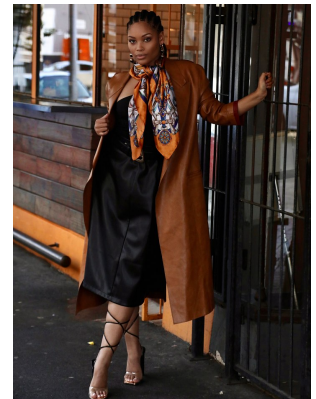

BOSS MODELS

CAPE TOWN

ALICIA ARENDS

Height: 170cm Bust: 102cm Waist: 85cm Hips: 111cm Shoe: 5 UK Hair: Dark Brown Eyes: Brown

BOSS MODELS

CAPE TOWN

ALICIA ARENDS

Height: 170cm Bust: 102cm Waist: 85cm Hips: 111cm Shoe: 5 UK Hair: Dark Brown Eyes: Brown