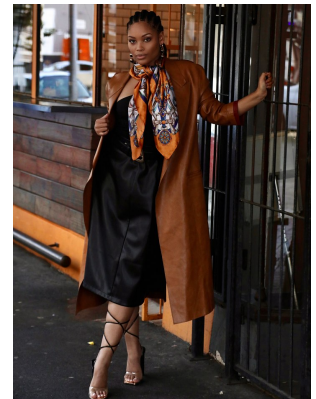

BOSS MODELS

CAPE TOWN

ALICIA ARENDS

Height: 170cm Bust: 97cm Waist: 85cm Hips: 113cm Shoe: 5 UK Hair: Dark Brown Eyes: Brown

BOSS MODELS

CAPE TOWN

ALICIA ARENDS

Height: 170cm Bust: 97cm Waist: 85cm Hips: 113cm Shoe: 5 UK Hair: Dark Brown Eyes: Brown