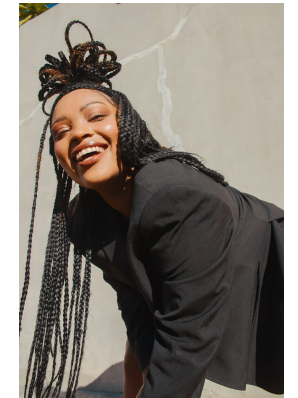

BOSS MODELS

CAPE TOWN

ALICIA ARENDS

Height: 170cm Bust: 97cm Waist: 85cm Hips: 113cm Shoe: 5 UK Hair: Dark Brown Eyes: Brown

BOSS MODELS

CAPE TOWN

ALICIA ARENDS

Height: 170cm Bust: 97cm Waist: 85cm Hips: 113cm Shoe: 5 UK Hair: Dark Brown Eyes: Brown