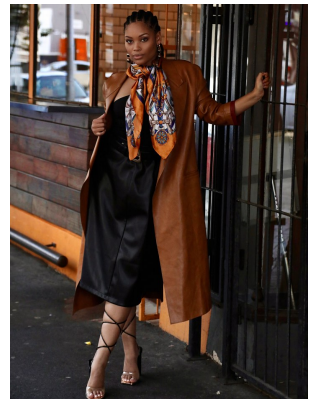

BOSS MODELS

CAPE TOWN

ALICIA ARENDS

Height: 170cm Bust: 97cm Waist: 85cm Hips: 113cm Shoe: 5 UK Hair: Dark Brown Eyes: Brown

BOSS MODELS

CAPE TOWN

ALICIA ARENDS

Height: 170cm Bust: 97cm Waist: 85cm Hips: 113cm Shoe: 5 UK Hair: Dark Brown Eyes: Brown