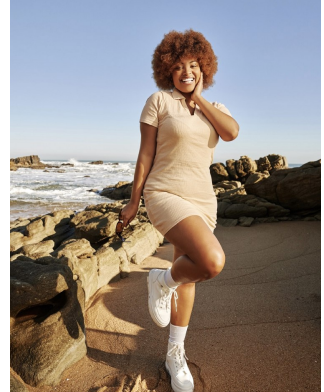

BOSS MODELS

CAPE TOWN

ALICIA ARENDS

Height: 170cm Bust: 102cm Waist: 85cm Hips: 111cm Shoe: 5 UK Hair: Dark Brown Eyes: Brown

BOSS MODELS

CAPE TOWN

ALICIA ARENDS

Height: 170cm Bust: 102cm Waist: 85cm Hips: 111cm Shoe: 5 UK Hair: Dark Brown Eyes: Brown