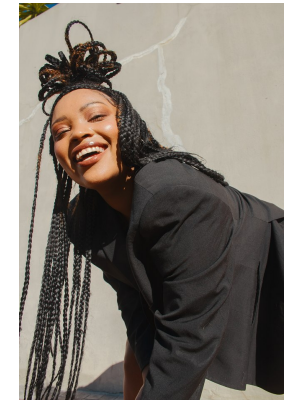

BOSS MODELS

CAPE TOWN

ALICIA ARENDS

Height: 170cm Bust: 102cm Waist: 85cm Hips: 111cm Shoe: 5 UK Hair: Dark Brown Eyes: Brown

BOSS MODELS

CAPE TOWN

ALICIA ARENDS

Height: 170cm Bust: 102cm Waist: 85cm Hips: 111cm Shoe: 5 UK Hair: Dark Brown Eyes: Brown