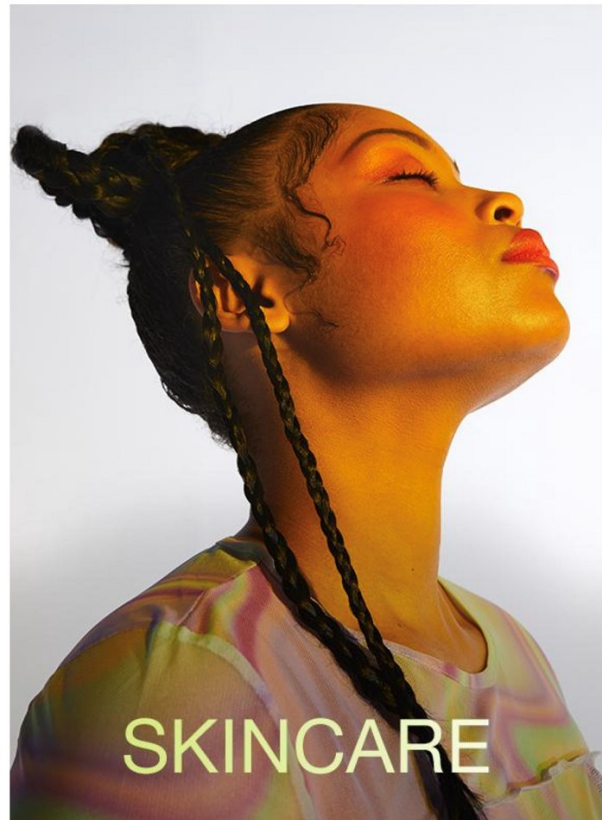

BOSS MODELS

CAPE TOWN

ALICIA ARENDS

Height: 170cm Bust: 97cm Waist: 85cm Hips: 113cm Shoe: 5 UK Hair: Dark Brown Eyes: Brown