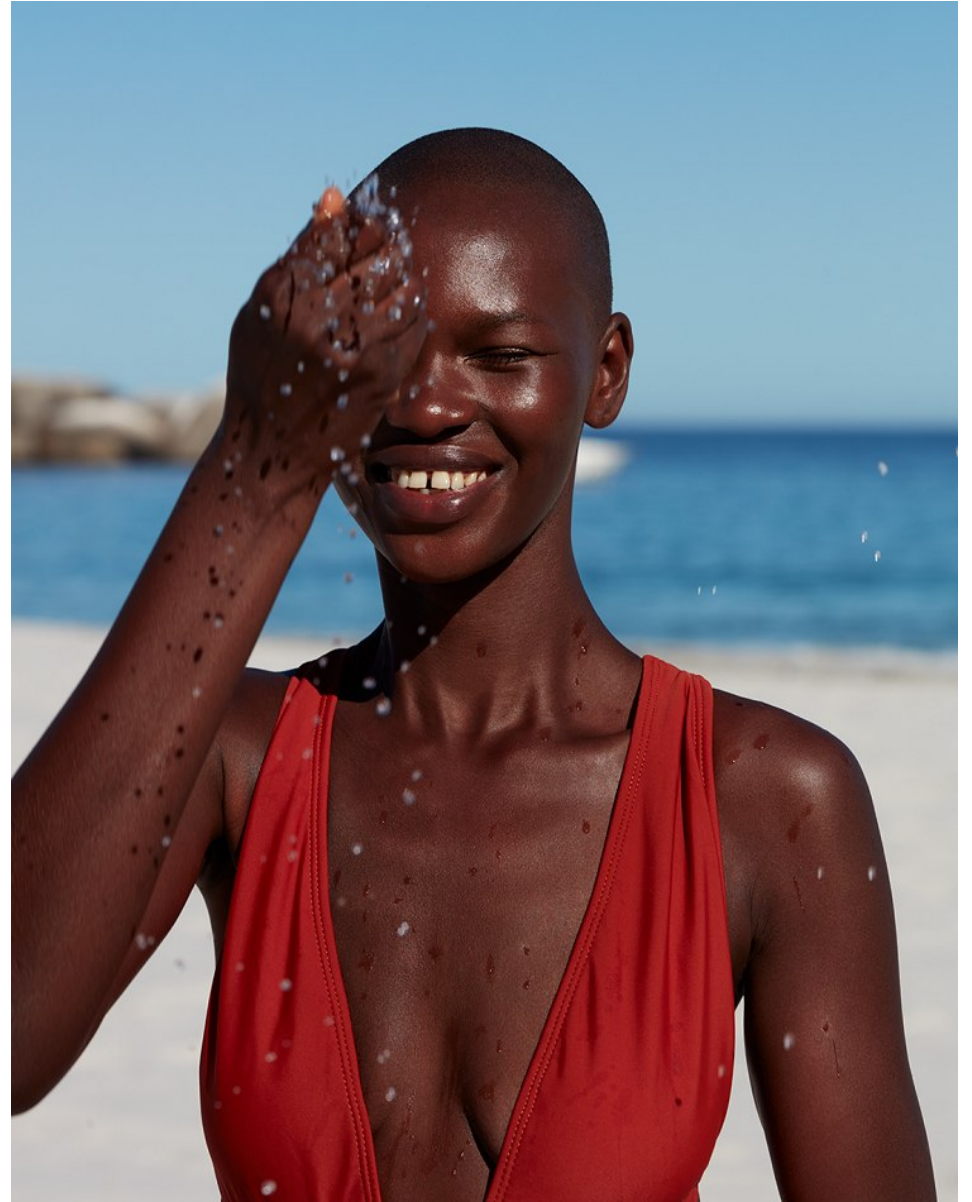

BOSS MODELS

CAPE TOWN

NOELLE GRAOBE

Height: 179cm Bust: 79cm Waist: 66cm Hips: 94cm Shoe: 6.5 UK Hair: Black Eyes: Brown