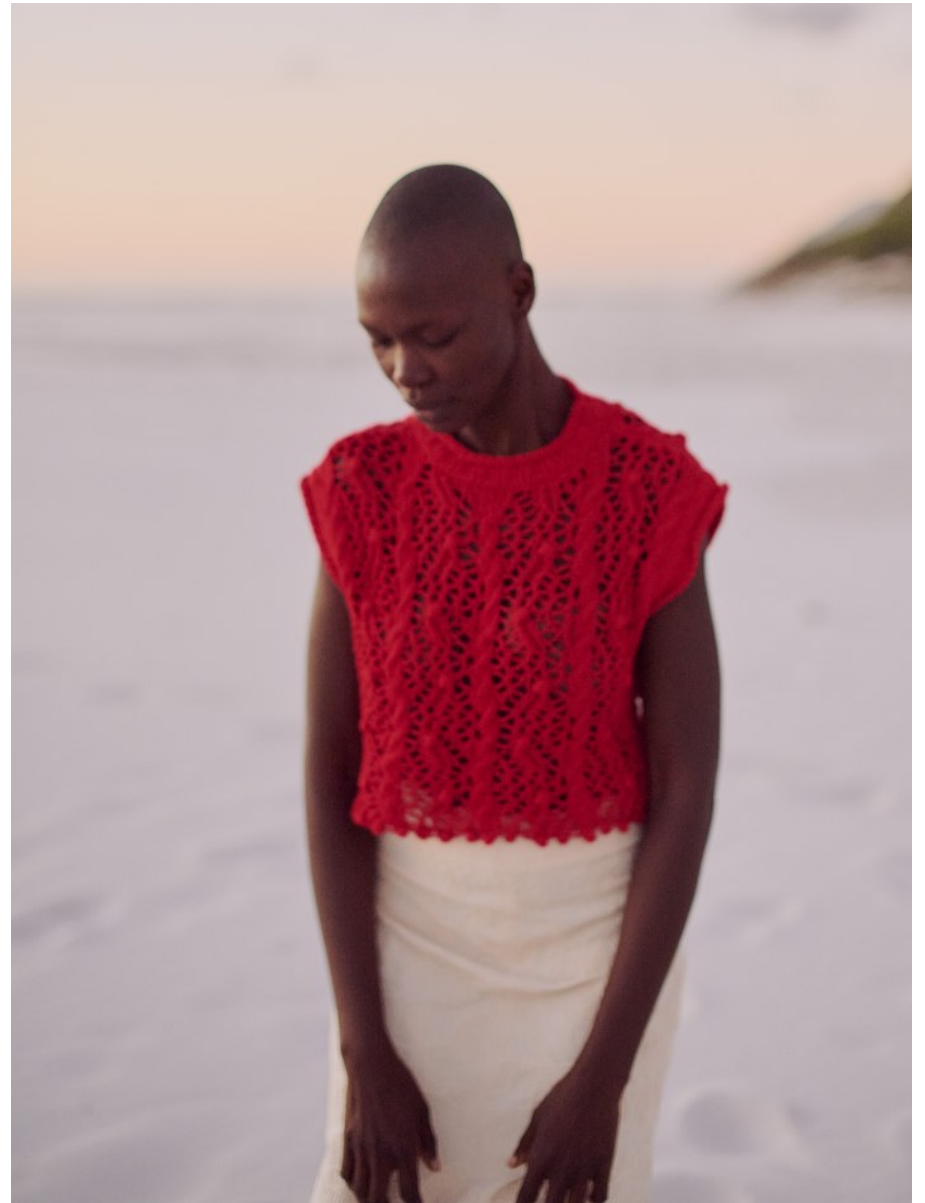

BOSS MODELS

CAPE TOWN

NOELLE GRAOBE

Height: 179cm Bust: 79cm Waist: 66cm Hips: 94cm Shoe: 6.5 UK Hair: Black Eyes: Brown

BOSS MODELS

CAPE TOWN

NOELLE GRAOBE

Height: 179cm Bust: 79cm Waist: 66cm Hips: 94cm Shoe: 6.5 UK Hair: Black Eyes: Brown