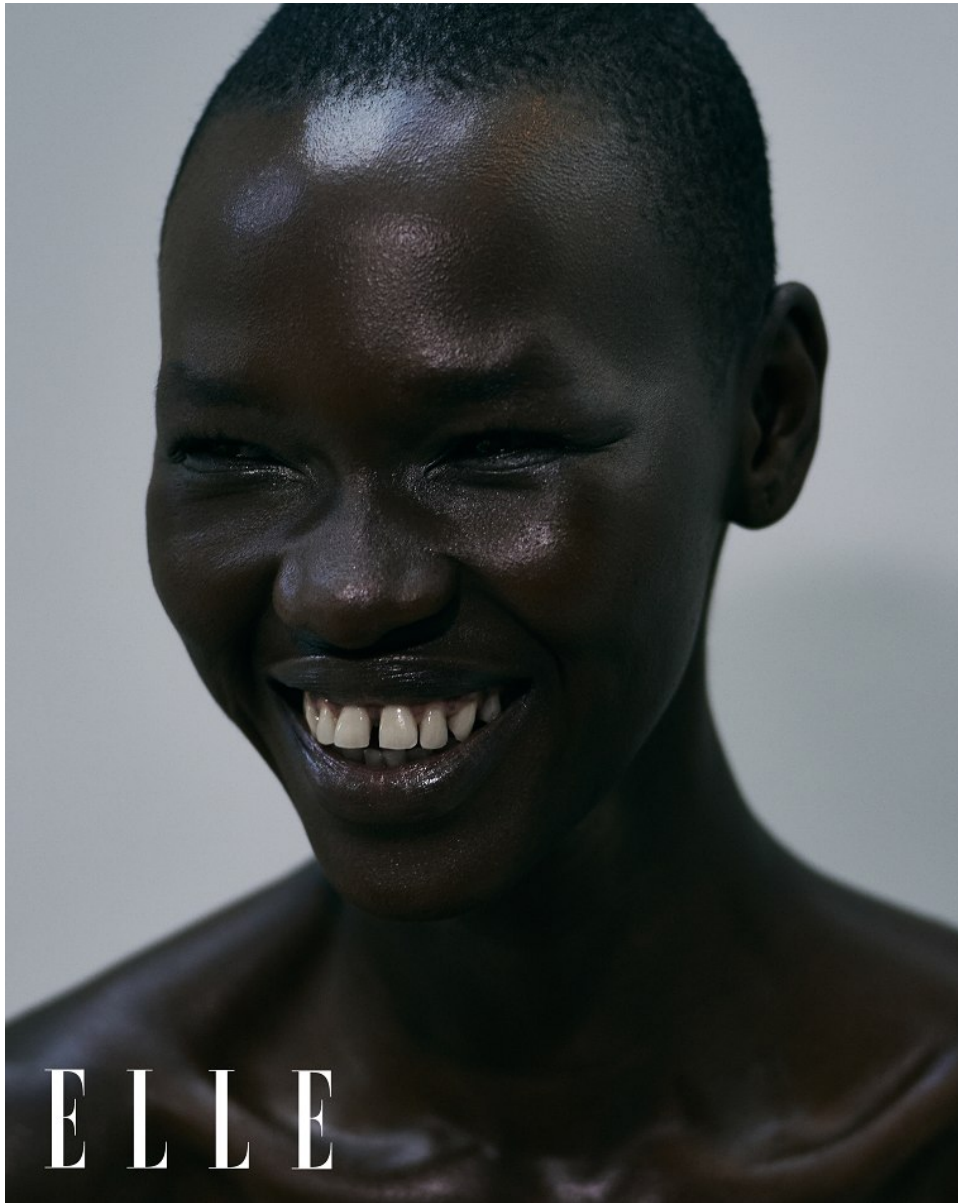

NOELLE GRAOBE

BOSS MODELS

CAPE TOWN

NOELLE GRAOBE

Height: 179cm Bust: 79cm Waist: 67cm Hips: 94cm Shoe: 6.5 UK Hair: Black Eyes: Brown