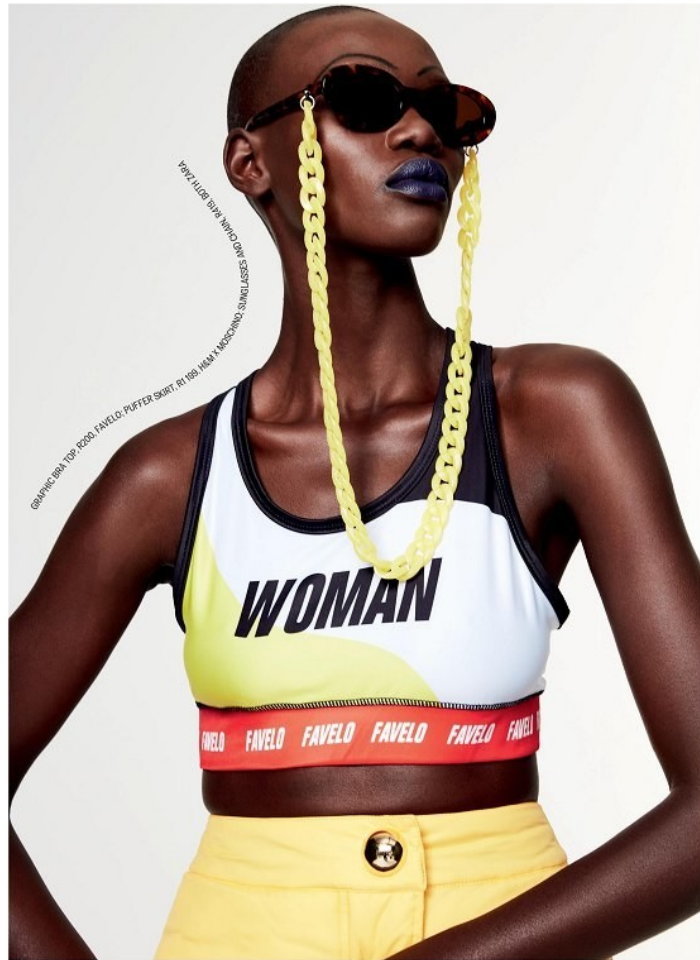

NOELLE GRAOBE

BOSS MODELS

CAPE TOWN

08EMainFashion_Kelly.indd 2

2018/10/11 12:24

08EMainFashion_Kelly.indd 6

2018/10/11 12:25

NOELLE GRAOBE

Height: 179cm Bust: 79cm Waist: 67cm Hips: 94cm Shoe: 6.5 UK Hair: Black Eyes: Brown