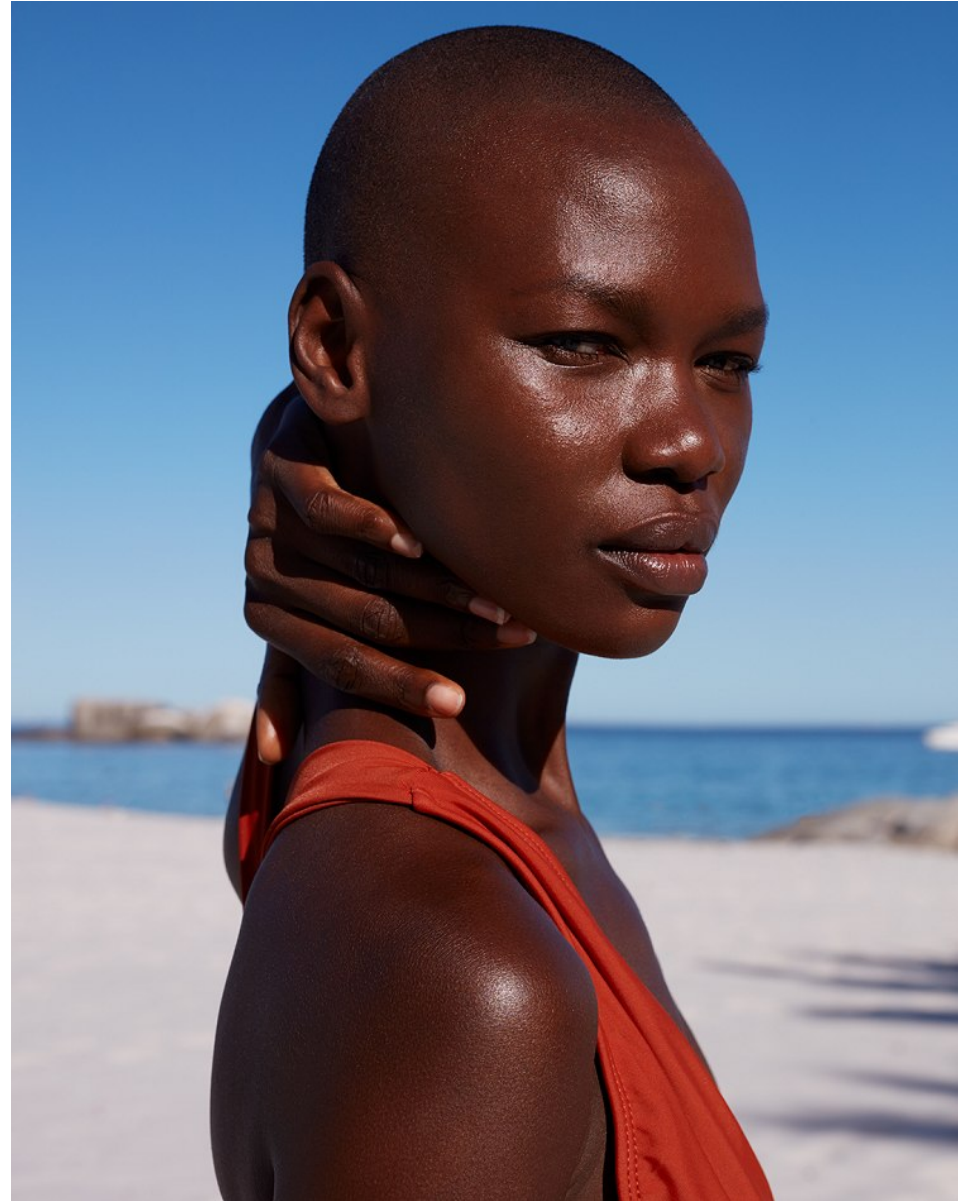

BOSS MODELS

CAPE TOWN

NOELLE GRAOBE

Height: 179cm Bust: 79cm Waist: 66cm Hips: 94cm Shoe: 6.5 UK Hair: Black Eyes: Brown