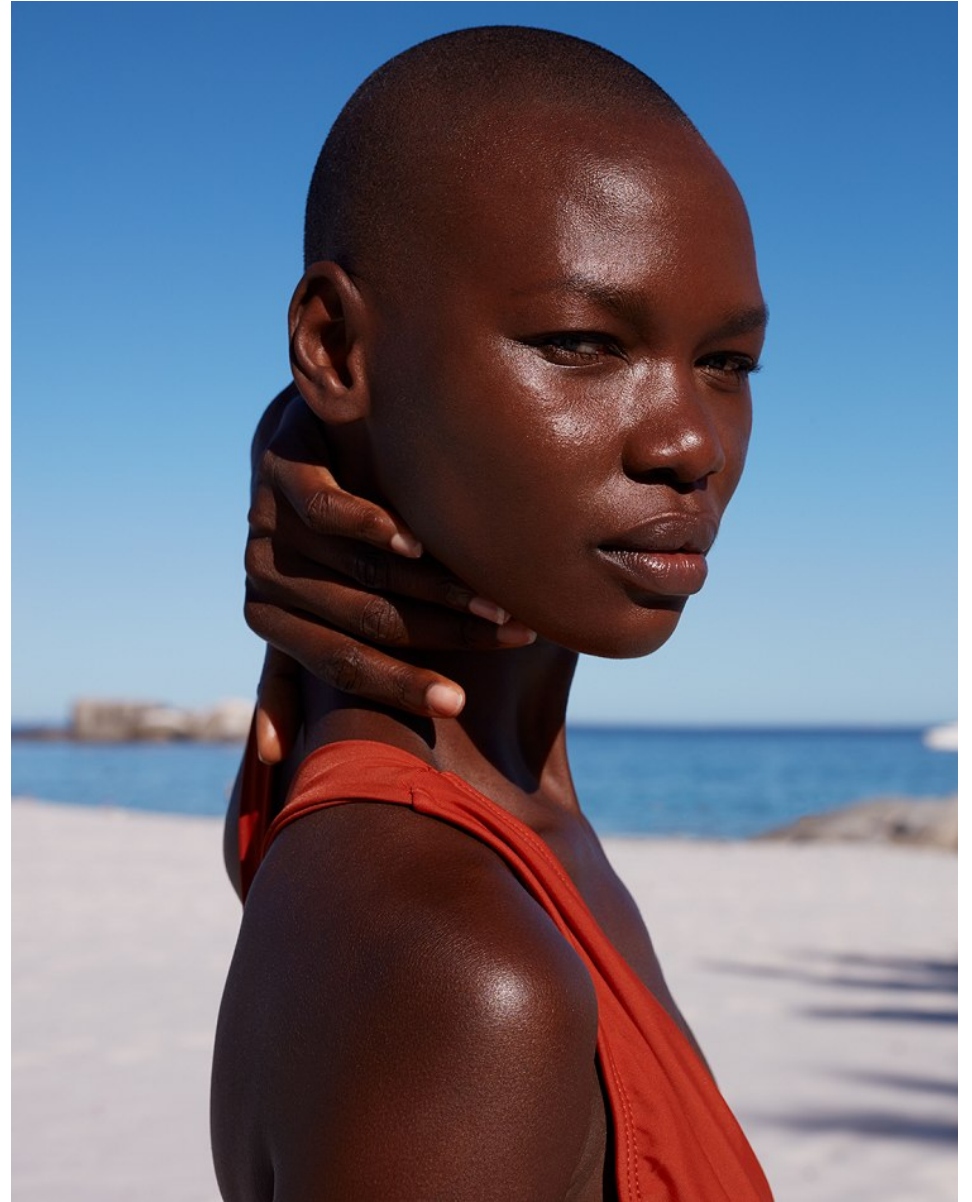

BOSS MODELS

CAPE TOWN

NOELLE GRAOBE

Height: 179cm Bust: 79cm Waist: 67cm Hips: 94cm Shoe: 6.5 UK Hair: Black Eyes: Brown