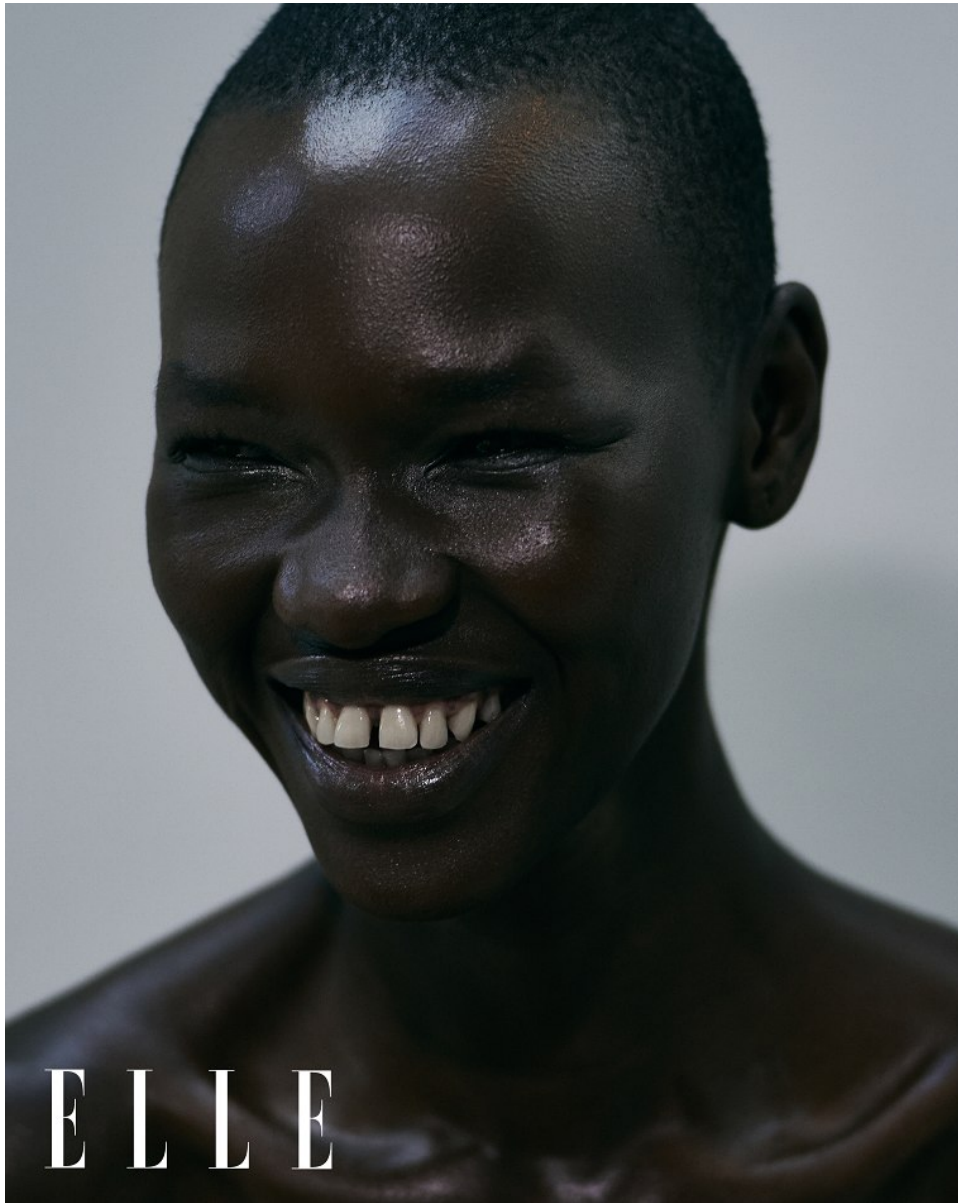

BOSS MODELS

CAPE TOWN

NOELLE GRAOBE

Height: 179cm Bust: 79cm Waist: 66cm Hips: 94cm Shoe: 6.5 UK Hair: Black Eyes: Brown

BOSS MODELS

CAPE TOWN

NOELLE GRAOBE

Height: 179cm Bust: 79cm Waist: 66cm Hips: 94cm Shoe: 6.5 UK Hair: Black Eyes: Brown