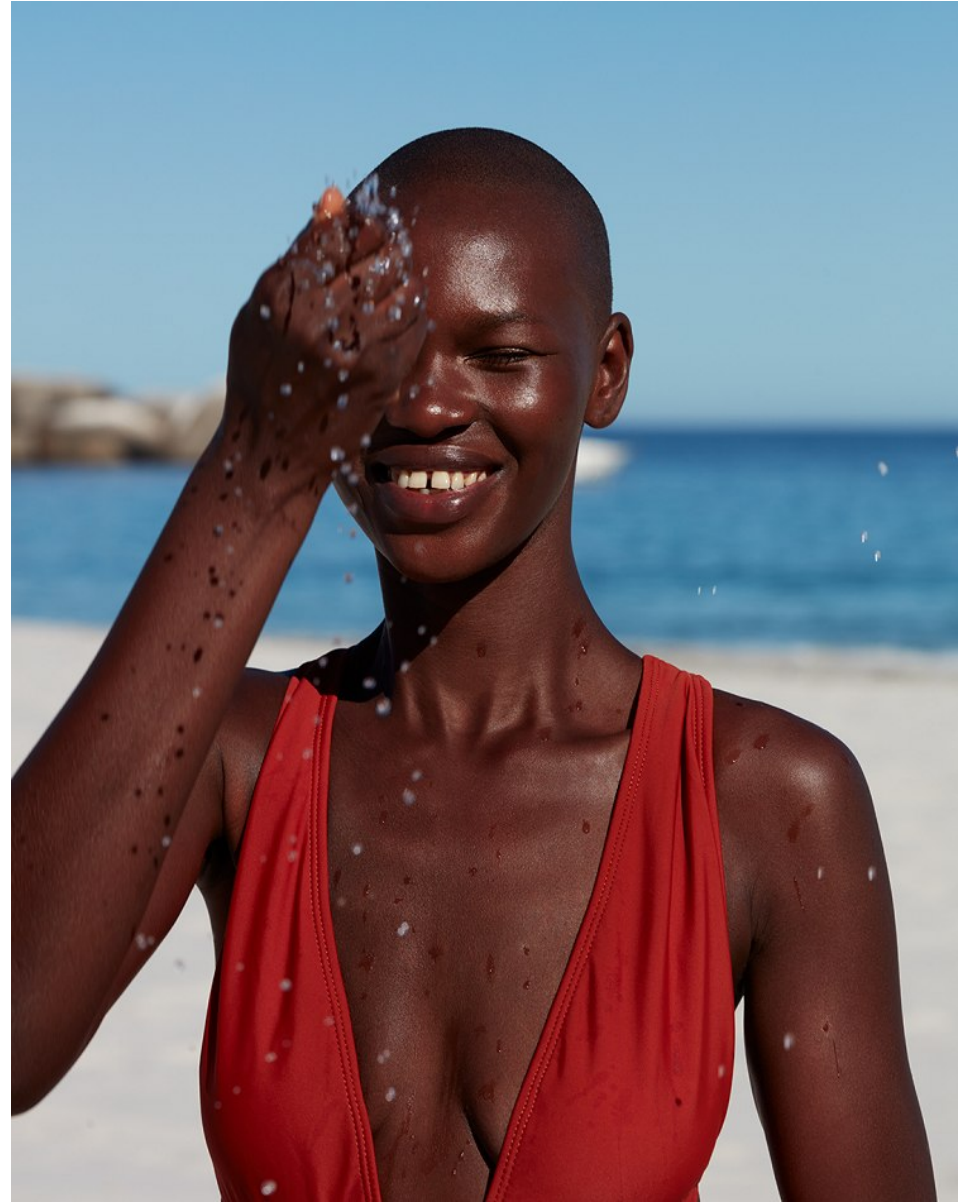

BOSS MODELS

CAPE TOWN

NOELLE GRAOBE

Height: 179cm Bust: 79cm Waist: 67cm Hips: 94cm Shoe: 6.5 UK Hair: Black Eyes: Brown