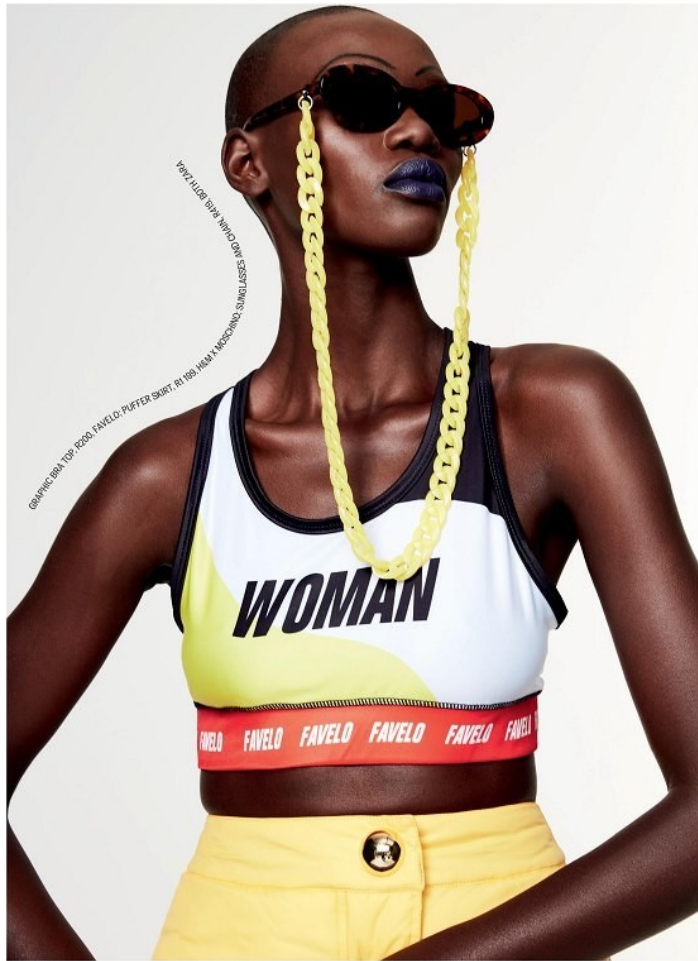

NOELLE GRAOBE

BOSS MODELS

CAPE TOWN

08EMainFashion_Kelly.indd 2

2018/10/11 12:24

08EMainFashion_Kelly.indd 6

2018/10/11 12:25

NOELLE GRAOBE

Height: 179cm Bust: 79cm Waist: 66cm Hips: 94cm Shoe: 6.5 UK Hair: Black Eyes: Brown