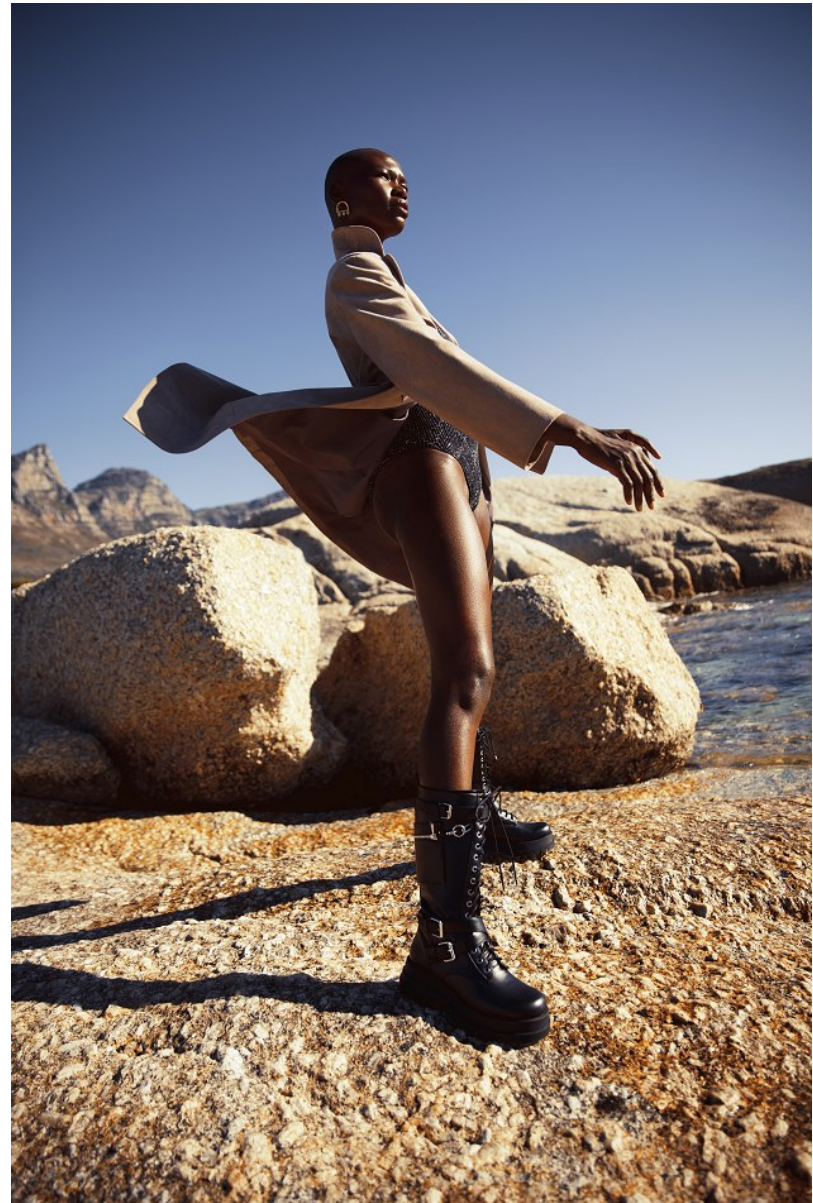

BOSS MODELS

CAPE TOWN

NOELLE GRAOBE

Height: 179cm Bust: 79cm Waist: 67cm Hips: 94cm Shoe: 6.5 UK Hair: Black Eyes: Brown