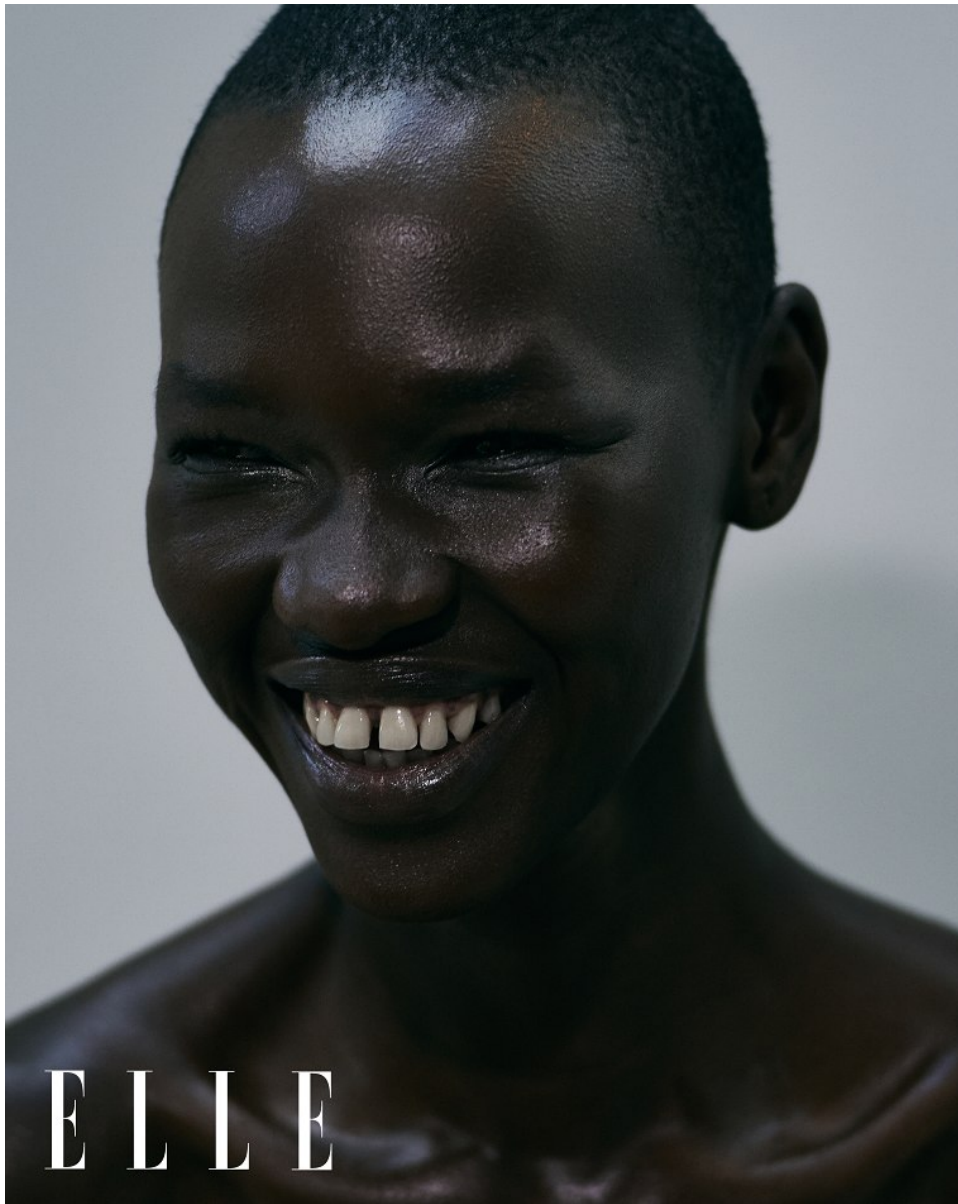

BOSS MODELS

CAPE TOWN

NOELLE GRAOBE

Height: 179cm Bust: 79cm Waist: 66cm Hips: 94cm Shoe: 6.5 UK Hair: Black Eyes: Brown

BOSS MODELS

CAPE TOWN

NOELLE GRAOBE

Height: 179cm Bust: 79cm Waist: 66cm Hips: 94cm Shoe: 6.5 UK Hair: Black Eyes: Brown