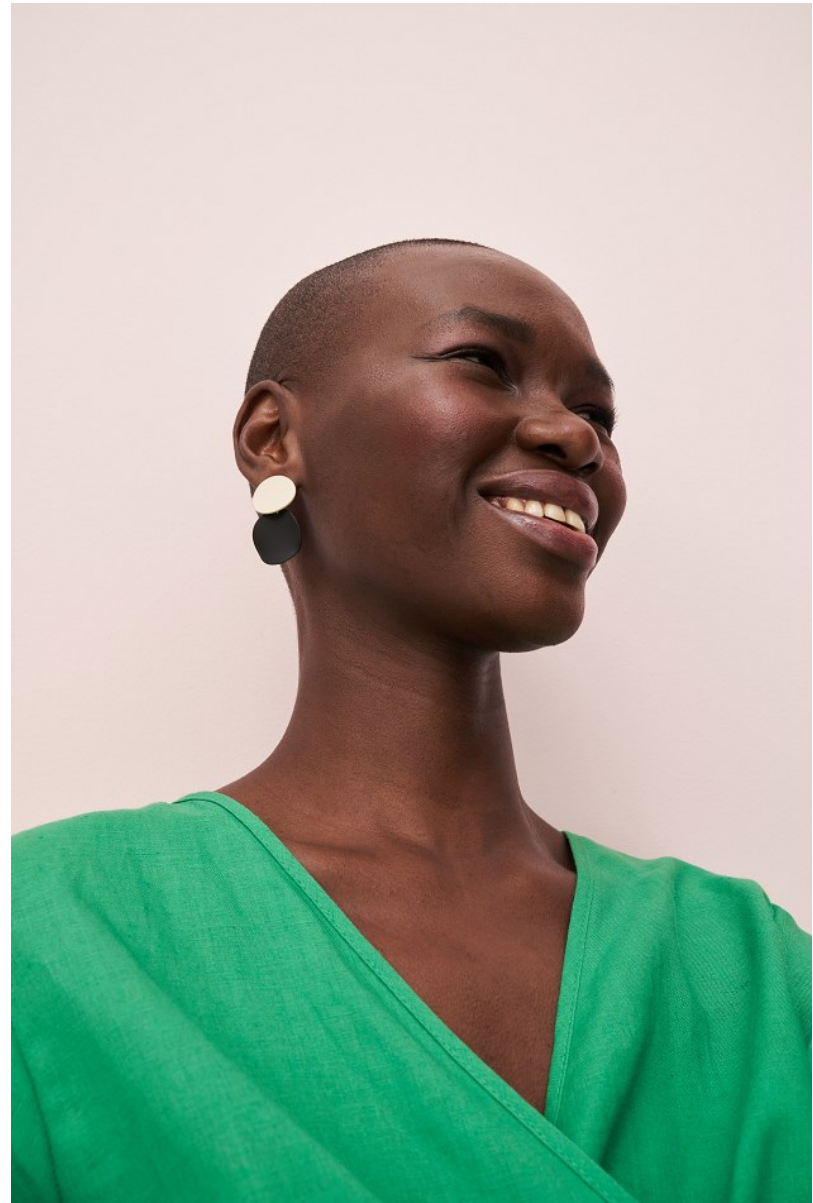

# BOSS MODELS

CAPE TOWN

NOELLE GRAOBE

Height: 179cm Bust: 79cm Waist: 67cm Hips: 94cm Shoe: 6.5 UK Hair: Black Eyes: Brown