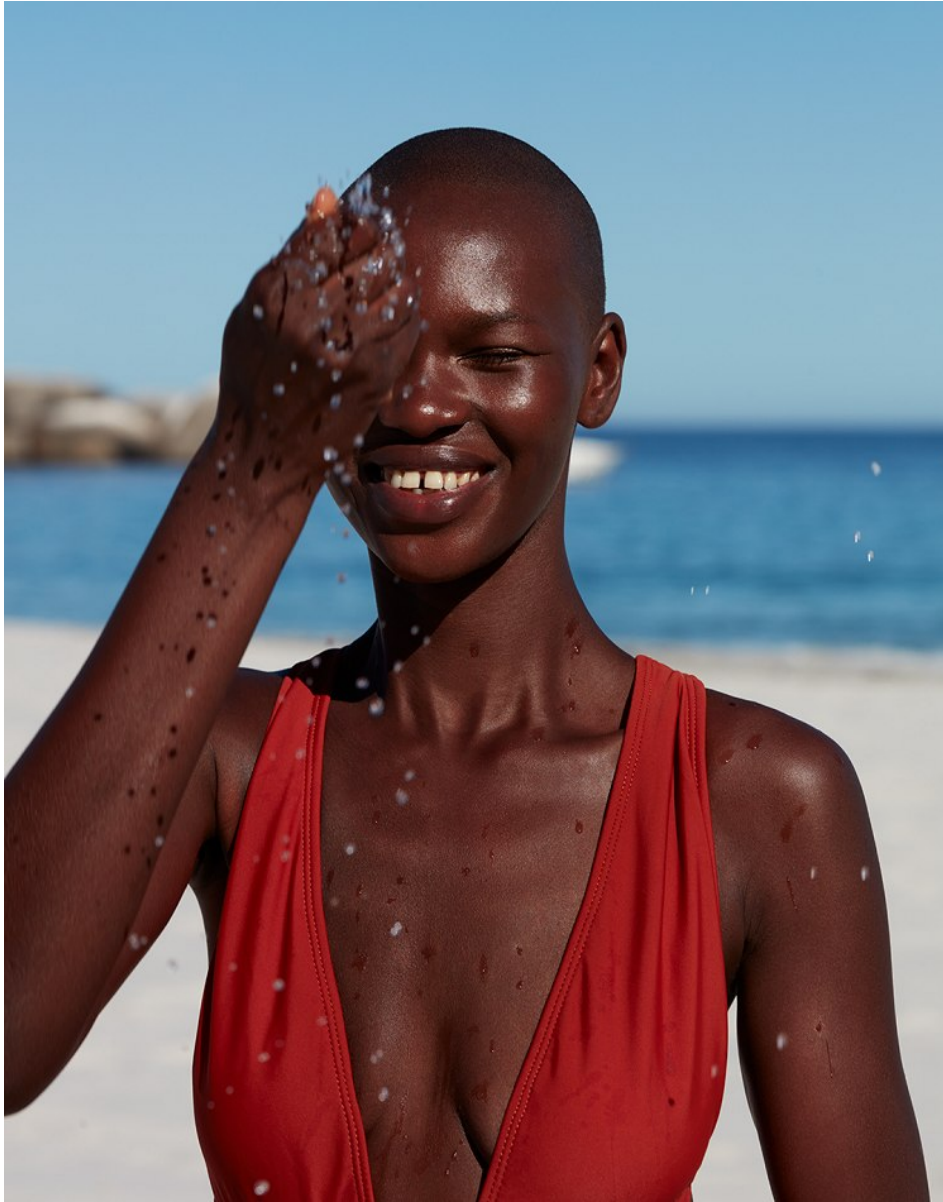

NOELLE GRAOBE

BOSS MODELS

CAPE TOWN

NOELLE GRAOBE

Height: 179cm Bust: 79cm Waist: 66cm Hips: 94cm Shoe: 6.5 UK Hair: Black Eyes: Brown