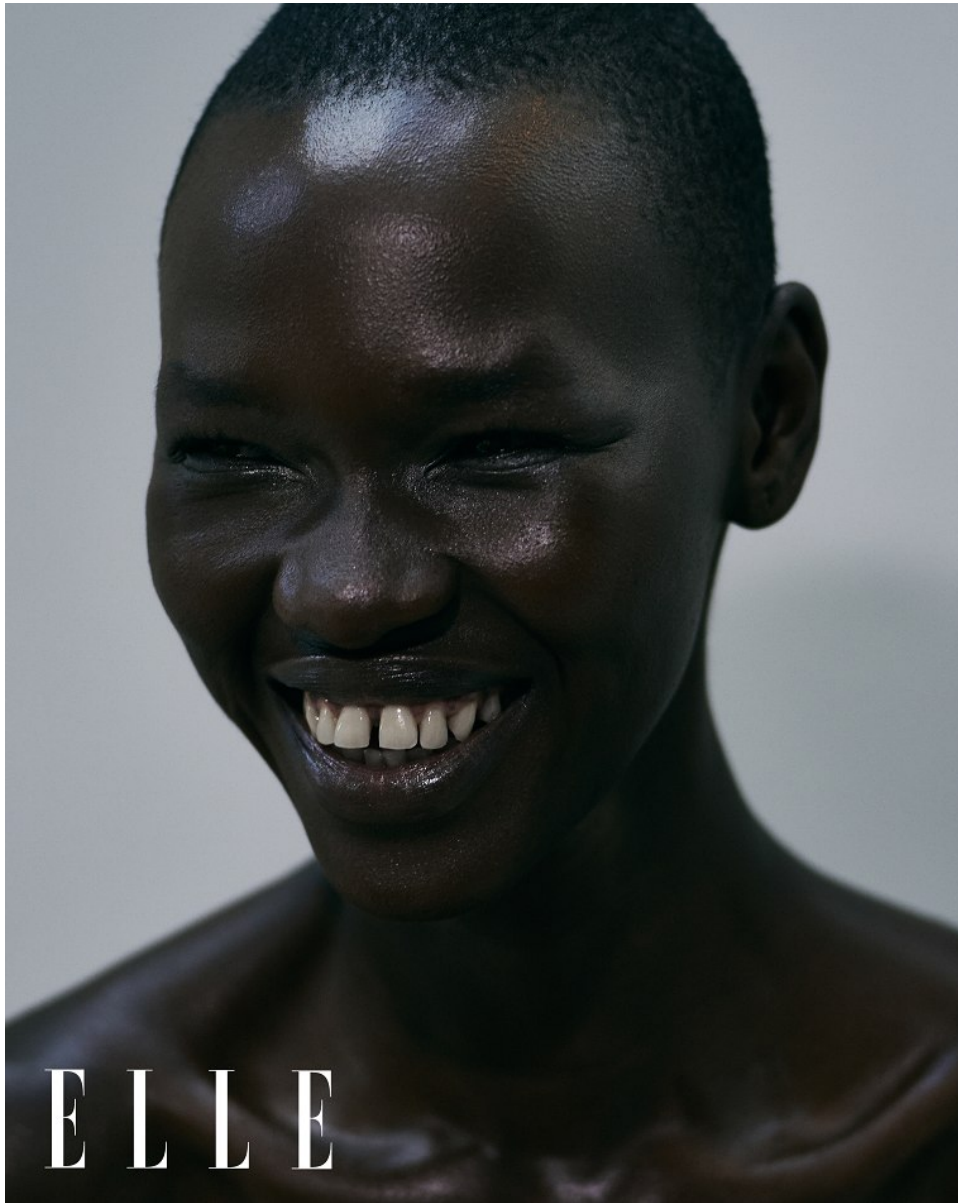

# BOSS MODELS

CAPE TOWN

NOELLE GRAOBE

Height: 179cm Bust: 79cm Waist: 66cm Hips: 94cm Shoe: 6.5 UK Hair: Black Eyes: Brown