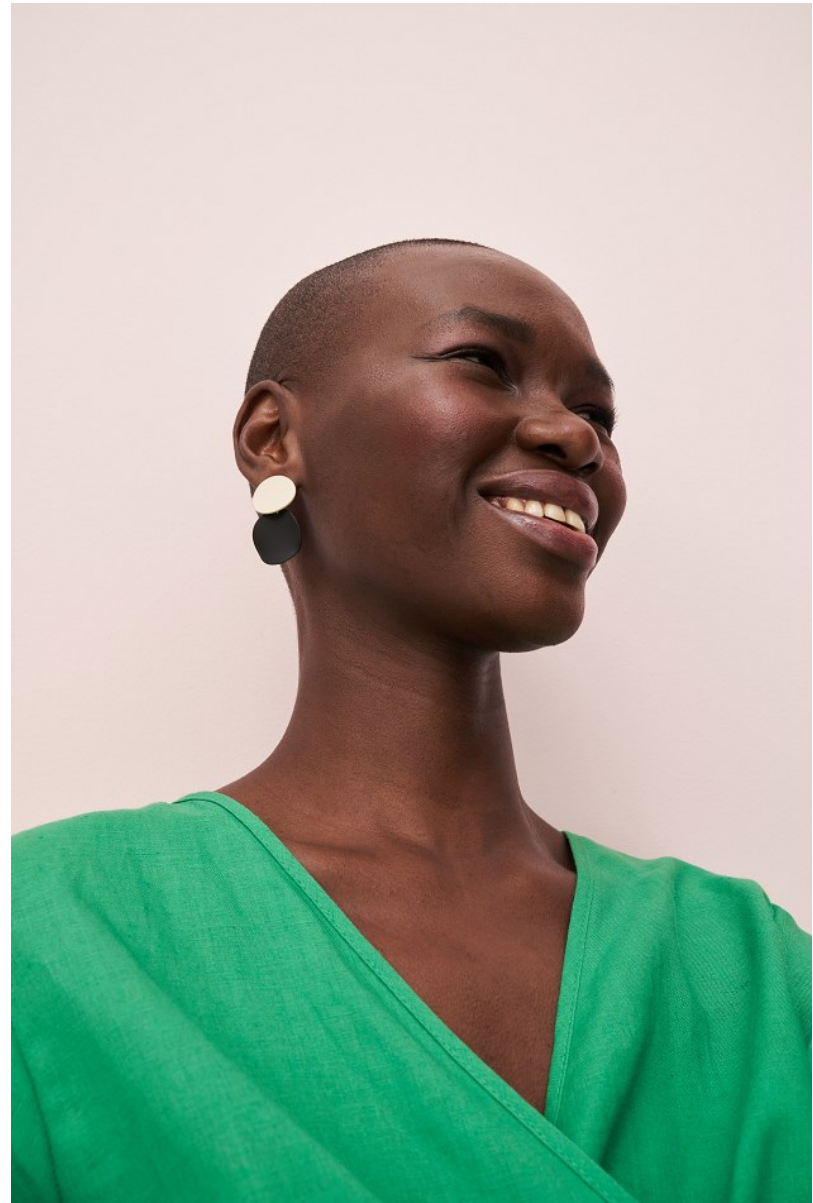

BOSS MODELS

CAPE TOWN

NOELLE GRAOBE

Height: 179cm Bust: 79cm Waist: 66cm Hips: 94cm Shoe: 6.5 UK Hair: Black Eyes: Brown

BOSS MODELS

CAPE TOWN

NOELLE GRAOBE

Height: 179cm Bust: 79cm Waist: 66cm Hips: 94cm Shoe: 6.5 UK Hair: Black Eyes: Brown