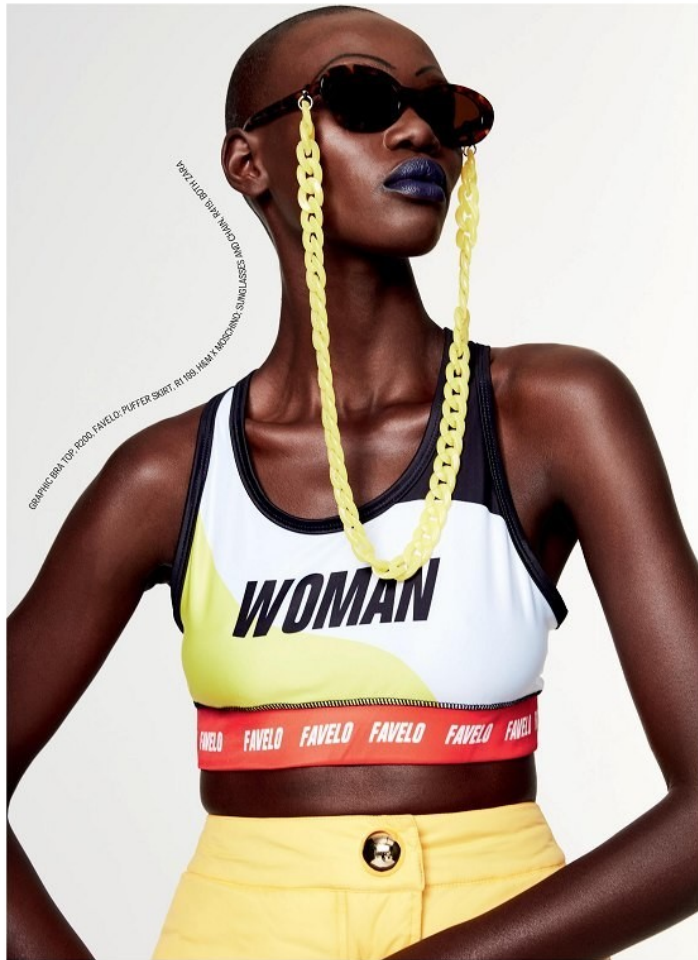

NOELLE GRAOBE

BOSS MODELS

CAPE TOWN

08EMainFashion_Kelly.indd 2

2018/10/11 12:24

08EMainFashion_Kelly.indd 6

2018/10/11 12:25

NOELLE GRAOBE

Height: 179cm Bust: 79cm Waist: 66cm Hips: 94cm Shoe: 6.5 UK Hair: Black Eyes: Brown