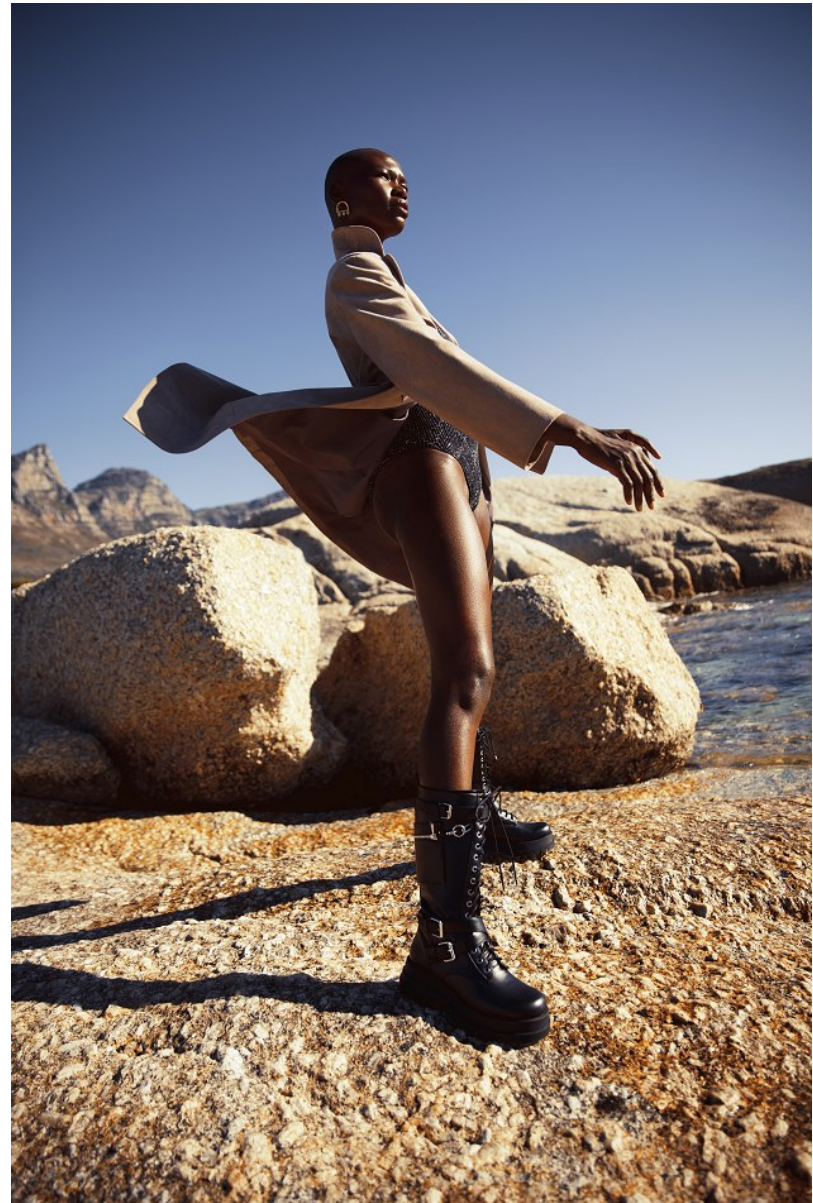

BOSS MODELS

CAPE TOWN

NOELLE GRAOBE

Height: 179cm Bust: 79cm Waist: 66cm Hips: 94cm Shoe: 6.5 UK Hair: Black Eyes: Brown

BOSS MODELS

CAPE TOWN

NOELLE GRAOBE

Height: 179cm Bust: 79cm Waist: 66cm Hips: 94cm Shoe: 6.5 UK Hair: Black Eyes: Brown