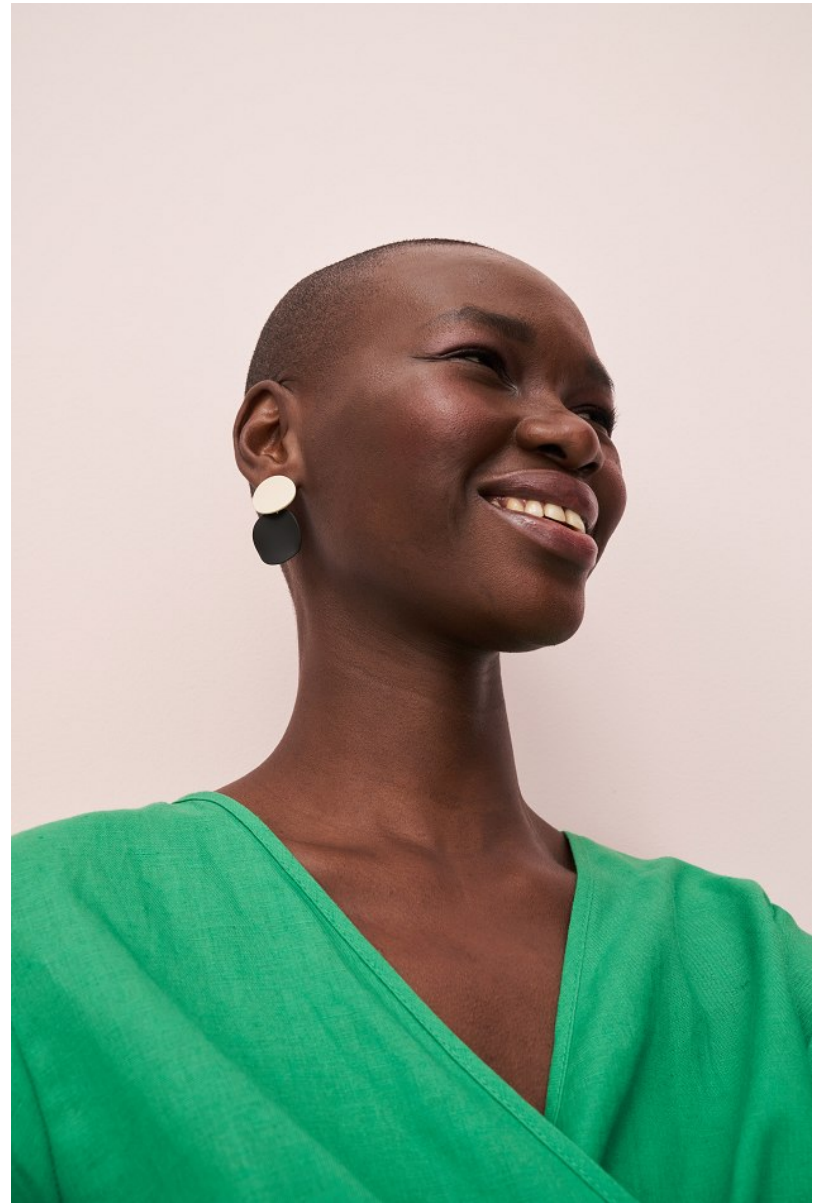

# BOSS MODELS

CAPE TOWN

NOELLE GRAOBE

Height: 179cm Bust: 79cm Waist: 66cm Hips: 94cm Shoe: 6.5 UK Hair: Black Eyes: Brown