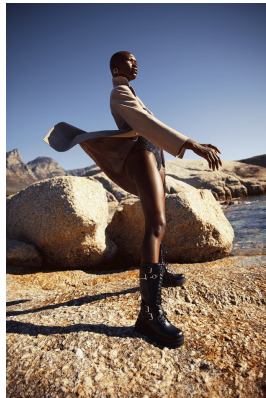

BOSS MODELS

CAPE TOWN

NOELLE GRAOBE

Height: 179cm Bust: 79cm Waist: 67cm Hips: 94cm Shoe: 6.5 UK Hair: Black Eyes: Brown

BOSS MODELS

CAPE TOWN

NOELLE GRAOBE

Height: 179cm Bust: 79cm Waist: 67cm Hips: 94cm Shoe: 6.5 UK Hair: Black Eyes: Brown

BOSS MODELS

CAPE TOWN

NOELLE GRAOBE

Height: 179cm Bust: 79cm Waist: 67cm Hips: 94cm Shoe: 6.5 UK Hair: Black Eyes: Brown