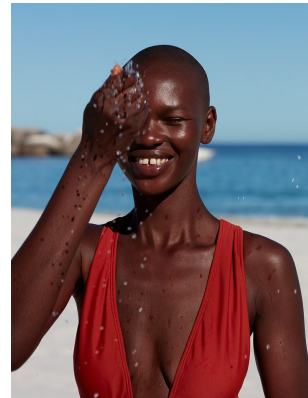

BOSS MODELS

CAPE TOWN

NOELLE GRAOBE

Height: 179cm Bust: 79cm Waist: 67cm Hips: 94cm Shoe: 6.5 UK Hair: Black Eyes: Brown

BOSS MODELS

CAPE TOWN

NOELLE GRAOBE

Height: 179cm Bust: 79cm Waist: 67cm Hips: 94cm Shoe: 6.5 UK Hair: Black Eyes: Brown

BOSS MODELS

CAPE TOWN

NOELLE GRAOBE

Height: 179cm Bust: 79cm Waist: 67cm Hips: 94cm Shoe: 6.5 UK Hair: Black Eyes: Brown