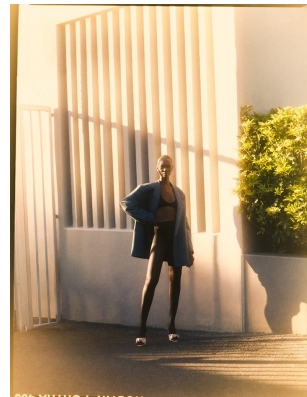

BOSS MODELS

CAPE TOWN

NOELLE GRAOBE

Height: 179cm Bust: 79cm Waist: 66cm Hips: 94cm Shoe: 6.5 UK Hair: Black Eyes: Brown

BOSS MODELS

CAPE TOWN

NOELLE GRAOBE

Height: 179cm Bust: 79cm Waist: 66cm Hips: 94cm Shoe: 6.5 UK Hair: Black Eyes: Brown

BOSS MODELS

CAPE TOWN

NOELLE GRAOBE

Height: 179cm Bust: 79cm Waist: 66cm Hips: 94cm Shoe: 6.5 UK Hair: Black Eyes: Brown