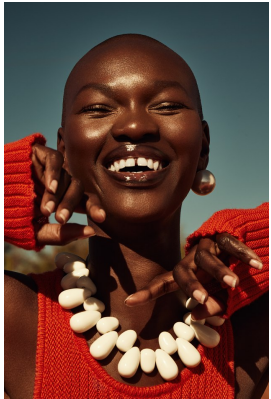

BOSS MODELS

CAPE TOWN

NOELLE GRAOBE

Height: 179cm Bust: 79cm Waist: 66cm Hips: 94cm Shoe: 6.5 UK Hair: Black Eyes: Brown

BOSS MODELS

CAPE TOWN

NOELLE GRAOBE

Height: 179cm Bust: 79cm Waist: 66cm Hips: 94cm Shoe: 6.5 UK Hair: Black Eyes: Brown

BOSS MODELS

CAPE TOWN

NOELLE GRAOBE

Height: 179cm Bust: 79cm Waist: 66cm Hips: 94cm Shoe: 6.5 UK Hair: Black Eyes: Brown