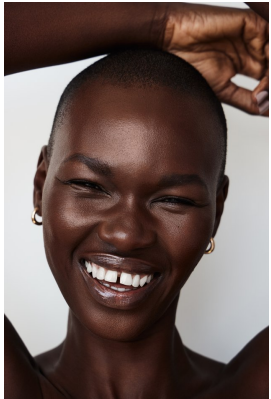

BOSS MODELS

CAPE TOWN

NOELLE GRAOBE

Height: 179cm Bust: 79cm Waist: 66cm Hips: 94cm Shoe: 6.5 UK Hair: Black Eyes: Brown

BOSS MODELS

CAPE TOWN

NOELLE GRAOBE

Height: 179cm Bust: 79cm Waist: 66cm Hips: 94cm Shoe: 6.5 UK Hair: Black Eyes: Brown

BOSS MODELS

CAPE TOWN

NOELLE GRAOBE

Height: 179cm Bust: 79cm Waist: 66cm Hips: 94cm Shoe: 6.5 UK Hair: Black Eyes: Brown