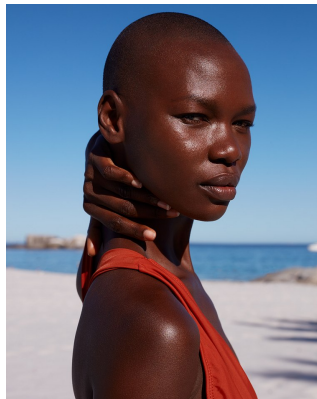

BOSS MODELS

CAPE TOWN

NOELLE GRAOBE

Height: 179cm Bust: 79cm Waist: 66cm Hips: 94cm Shoe: 6.5 UK Hair: Black Eyes: Brown

BOSS MODELS

CAPE TOWN

NOELLE GRAOBE

Height: 179cm Bust: 79cm Waist: 66cm Hips: 94cm Shoe: 6.5 UK Hair: Black Eyes: Brown

BOSS MODELS

CAPE TOWN

NOELLE GRAOBE

Height: 179cm Bust: 79cm Waist: 66cm Hips: 94cm Shoe: 6.5 UK Hair: Black Eyes: Brown