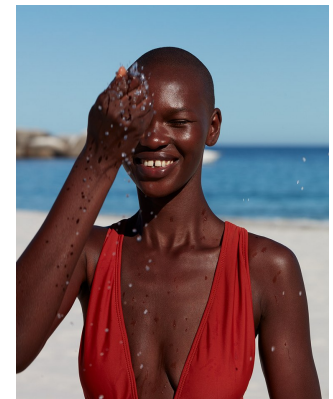

BOSS MODELS

CAPE TOWN

NOELLE GRAOBE

Height: 179cm Bust: 79cm Waist: 66cm Hips: 94cm Shoe: 6.5 UK Hair: Black Eyes: Brown

BOSS MODELS

CAPE TOWN

NOELLE GRAOBE

Height: 179cm Bust: 79cm Waist: 66cm Hips: 94cm Shoe: 6.5 UK Hair: Black Eyes: Brown

BOSS MODELS

CAPE TOWN

NOELLE GRAOBE

Height: 179cm Bust: 79cm Waist: 66cm Hips: 94cm Shoe: 6.5 UK Hair: Black Eyes: Brown