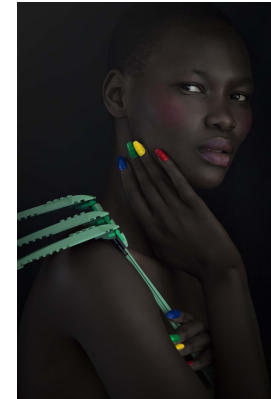

BOSS MODELS

CAPE TOWN

NOELLE GRAOBE

Height: 179cm Bust: 79cm Waist: 67cm Hips: 94cm Shoe: 6.5 UK Hair: Black Eyes: Brown

BOSS MODELS

CAPE TOWN

NOELLE GRAOBE

Height: 179cm Bust: 79cm Waist: 67cm Hips: 94cm Shoe: 6.5 UK Hair: Black Eyes: Brown

BOSS MODELS

CAPE TOWN

NOELLE GRAOBE

Height: 179cm Bust: 79cm Waist: 67cm Hips: 94cm Shoe: 6.5 UK Hair: Black Eyes: Brown