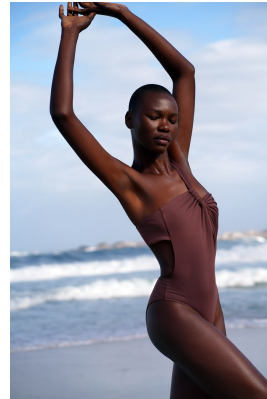

BOSS MODELS

CAPE TOWN

NOELLE GRAOBE

Height: 179cm Bust: 79cm Waist: 66cm Hips: 94cm Shoe: 6.5 UK Hair: Black Eyes: Brown

BOSS MODELS

CAPE TOWN

NOELLE GRAOBE

Height: 179cm Bust: 79cm Waist: 66cm Hips: 94cm Shoe: 6.5 UK Hair: Black Eyes: Brown

BOSS MODELS

CAPE TOWN

NOELLE GRAOBE

Height: 179cm Bust: 79cm Waist: 66cm Hips: 94cm Shoe: 6.5 UK Hair: Black Eyes: Brown