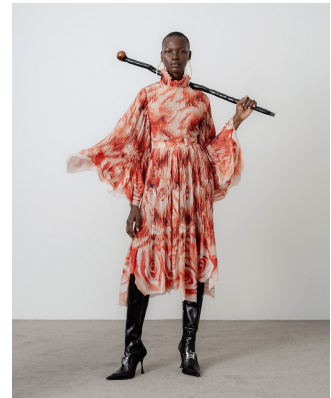

BOSS MODELS

CAPE TOWN

NOELLE GRAOBE

Height: 179cm Bust: 79cm Waist: 66cm Hips: 94cm Shoe: 6.5 UK Hair: Black Eyes: Brown

BOSS MODELS

CAPE TOWN

NOELLE GRAOBE

Height: 179cm Bust: 79cm Waist: 66cm Hips: 94cm Shoe: 6.5 UK Hair: Black Eyes: Brown

BOSS MODELS

CAPE TOWN

NOELLE GRAOBE

Height: 179cm Bust: 79cm Waist: 66cm Hips: 94cm Shoe: 6.5 UK Hair: Black Eyes: Brown