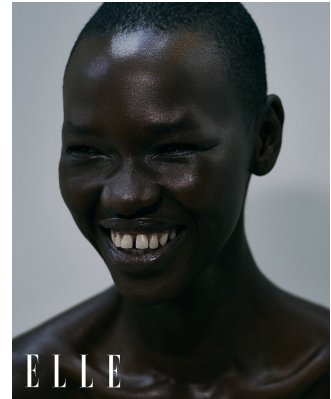

BOSS MODELS

CAPE TOWN

NOELLE GRAOBE

Height: 179cm Bust: 79cm Waist: 67cm Hips: 94cm Shoe: 6.5 UK Hair: Black Eyes: Brown

BOSS MODELS

CAPE TOWN

NOELLE GRAOBE

Height: 179cm Bust: 79cm Waist: 67cm Hips: 94cm Shoe: 6.5 UK Hair: Black Eyes: Brown

BOSS MODELS

CAPE TOWN

NOELLE GRAOBE

Height: 179cm Bust: 79cm Waist: 67cm Hips: 94cm Shoe: 6.5 UK Hair: Black Eyes: Brown