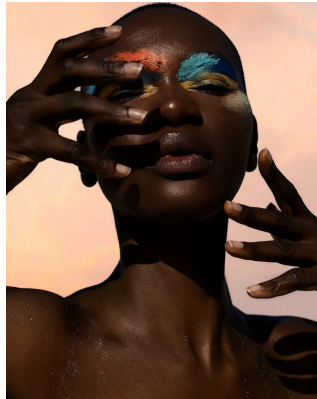

BOSS MODELS

CAPE TOWN

NOELLE GRAOBE

Height: 179cm Bust: 79cm Waist: 66cm Hips: 94cm Shoe: 6.5 UK Hair: Black Eyes: Brown

BOSS MODELS

CAPE TOWN

NOELLE GRAOBE

Height: 179cm Bust: 79cm Waist: 66cm Hips: 94cm Shoe: 6.5 UK Hair: Black Eyes: Brown

BOSS MODELS

CAPE TOWN

NOELLE GRAOBE

Height: 179cm Bust: 79cm Waist: 66cm Hips: 94cm Shoe: 6.5 UK Hair: Black Eyes: Brown