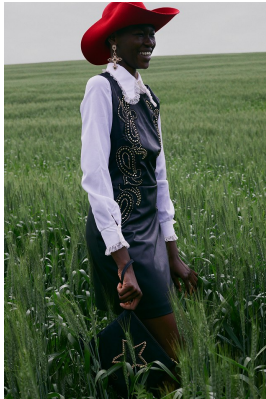

BOSS MODELS

CAPE TOWN

NOELLE GRAOBE

Height: 179cm Bust: 79cm Waist: 66cm Hips: 94cm Shoe: 6.5 UK Hair: Black Eyes: Brown

BOSS MODELS

CAPE TOWN

NOELLE GRAOBE

Height: 179cm Bust: 79cm Waist: 66cm Hips: 94cm Shoe: 6.5 UK Hair: Black Eyes: Brown

BOSS MODELS

CAPE TOWN

NOELLE GRAOBE

Height: 179cm Bust: 79cm Waist: 66cm Hips: 94cm Shoe: 6.5 UK Hair: Black Eyes: Brown