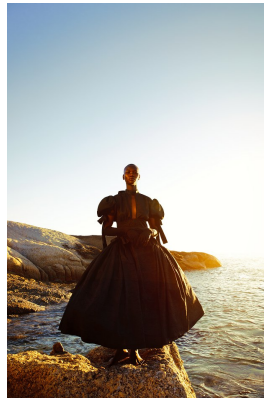

BOSS MODELS

CAPE TOWN

NOELLE GRAOBE

Height: 179cm Bust: 79cm Waist: 67cm Hips: 94cm Shoe: 6.5 UK Hair: Black Eyes: Brown

BOSS MODELS

CAPE TOWN

NOELLE GRAOBE

Height: 179cm Bust: 79cm Waist: 67cm Hips: 94cm Shoe: 6.5 UK Hair: Black Eyes: Brown

BOSS MODELS

CAPE TOWN

NOELLE GRAOBE

Height: 179cm Bust: 79cm Waist: 67cm Hips: 94cm Shoe: 6.5 UK Hair: Black Eyes: Brown