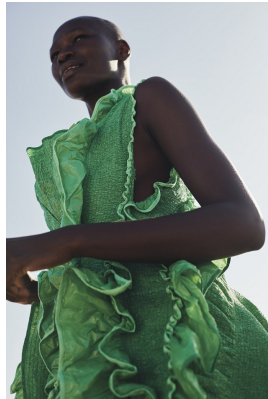

BOSS MODELS

CAPE TOWN

NOELLE GRAOBE

Height: 179cm Bust: 79cm Waist: 66cm Hips: 94cm Shoe: 6.5 UK Hair: Black Eyes: Brown

BOSS MODELS

CAPE TOWN

NOELLE GRAOBE

Height: 179cm Bust: 79cm Waist: 66cm Hips: 94cm Shoe: 6.5 UK Hair: Black Eyes: Brown

BOSS MODELS

CAPE TOWN

NOELLE GRAOBE

Height: 179cm Bust: 79cm Waist: 66cm Hips: 94cm Shoe: 6.5 UK Hair: Black Eyes: Brown