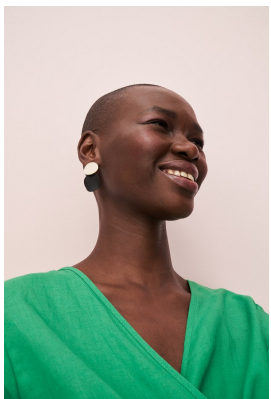

BOSS MODELS

CAPE TOWN

NOELLE GRAOBE

Height: 179cm Bust: 79cm Waist: 66cm Hips: 94cm Shoe: 6.5 UK Hair: Black Eyes: Brown

BOSS MODELS

CAPE TOWN

NOELLE GRAOBE

Height: 179cm Bust: 79cm Waist: 66cm Hips: 94cm Shoe: 6.5 UK Hair: Black Eyes: Brown

BOSS MODELS

CAPE TOWN

NOELLE GRAOBE

Height: 179cm Bust: 79cm Waist: 66cm Hips: 94cm Shoe: 6.5 UK Hair: Black Eyes: Brown