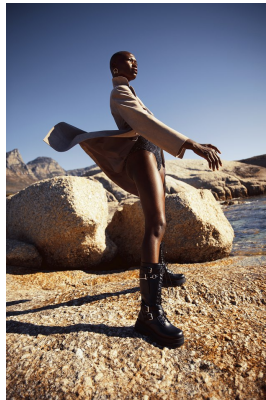

BOSS MODELS

CAPE TOWN

NOELLE GRAOBE

Height: 179cm Bust: 79cm Waist: 66cm Hips: 94cm Shoe: 6.5 UK Hair: Black Eyes: Brown

BOSS MODELS

CAPE TOWN

NOELLE GRAOBE

Height: 179cm Bust: 79cm Waist: 66cm Hips: 94cm Shoe: 6.5 UK Hair: Black Eyes: Brown

BOSS MODELS

CAPE TOWN

NOELLE GRAOBE

Height: 179cm Bust: 79cm Waist: 66cm Hips: 94cm Shoe: 6.5 UK Hair: Black Eyes: Brown