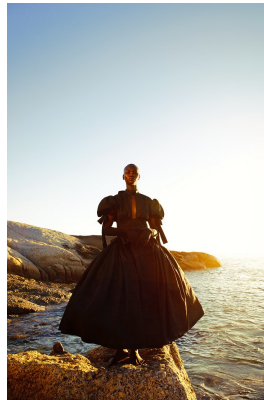

BOSS MODELS

CAPE TOWN

NOELLE GRAOBE

Height: 179cm Bust: 79cm Waist: 66cm Hips: 94cm Shoe: 6.5 UK Hair: Black Eyes: Brown

BOSS MODELS

CAPE TOWN

NOELLE GRAOBE

Height: 179cm Bust: 79cm Waist: 66cm Hips: 94cm Shoe: 6.5 UK Hair: Black Eyes: Brown

BOSS MODELS

CAPE TOWN

NOELLE GRAOBE

Height: 179cm Bust: 79cm Waist: 66cm Hips: 94cm Shoe: 6.5 UK Hair: Black Eyes: Brown