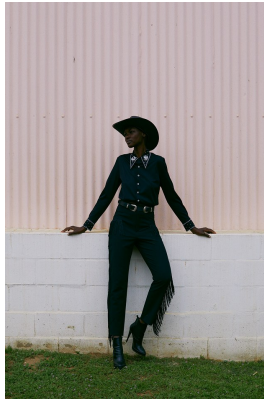

BOSS MODELS

CAPE TOWN

NOELLE GRAOBE

Height: 179cm Bust: 79cm Waist: 66cm Hips: 94cm Shoe: 6.5 UK Hair: Black Eyes: Brown

BOSS MODELS

CAPE TOWN

NOELLE GRAOBE

Height: 179cm Bust: 79cm Waist: 66cm Hips: 94cm Shoe: 6.5 UK Hair: Black Eyes: Brown

BOSS MODELS

CAPE TOWN

NOELLE GRAOBE

Height: 179cm Bust: 79cm Waist: 66cm Hips: 94cm Shoe: 6.5 UK Hair: Black Eyes: Brown