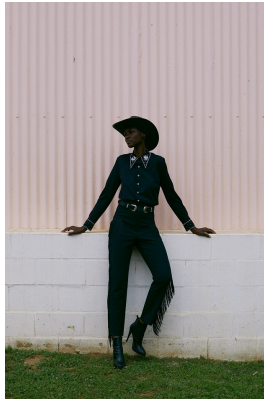

BOSS MODELS

CAPE TOWN

NOELLE GRAOBE

Height: 179cm Bust: 79cm Waist: 67cm Hips: 94cm Shoe: 6.5 UK Hair: Black Eyes: Brown

BOSS MODELS

CAPE TOWN

NOELLE GRAOBE

Height: 179cm Bust: 79cm Waist: 67cm Hips: 94cm Shoe: 6.5 UK Hair: Black Eyes: Brown

BOSS MODELS

CAPE TOWN

NOELLE GRAOBE

Height: 179cm Bust: 79cm Waist: 67cm Hips: 94cm Shoe: 6.5 UK Hair: Black Eyes: Brown