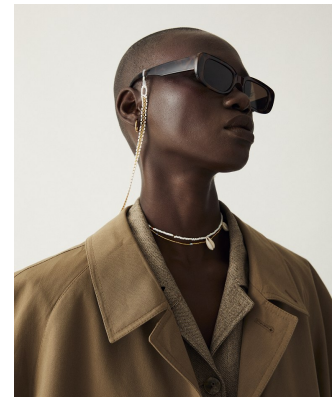

BOSS MODELS

CAPE TOWN

NOELLE GRAOBE

Height: 179cm Bust: 79cm Waist: 66cm Hips: 94cm Shoe: 6.5 UK Hair: Black Eyes: Brown

BOSS MODELS

CAPE TOWN

NOELLE GRAOBE

Height: 179cm Bust: 79cm Waist: 66cm Hips: 94cm Shoe: 6.5 UK Hair: Black Eyes: Brown

BOSS MODELS

CAPE TOWN

NOELLE GRAOBE

Height: 179cm Bust: 79cm Waist: 66cm Hips: 94cm Shoe: 6.5 UK Hair: Black Eyes: Brown