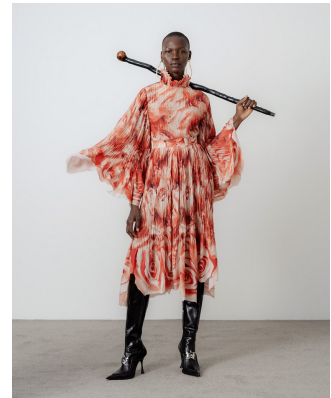

BOSS MODELS

CAPE TOWN

NOELLE GRAOBE

Height: 179cm Bust: 79cm Waist: 67cm Hips: 94cm Shoe: 6.5 UK Hair: Black Eyes: Brown

BOSS MODELS

CAPE TOWN

NOELLE GRAOBE

Height: 179cm Bust: 79cm Waist: 67cm Hips: 94cm Shoe: 6.5 UK Hair: Black Eyes: Brown

BOSS MODELS

CAPE TOWN

NOELLE GRAOBE

Height: 179cm Bust: 79cm Waist: 67cm Hips: 94cm Shoe: 6.5 UK Hair: Black Eyes: Brown