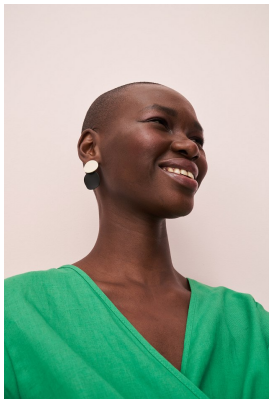

BOSS MODELS

CAPE TOWN

NOELLE GRAOBE

Height: 179cm Bust: 79cm Waist: 67cm Hips: 94cm Shoe: 6.5 UK Hair: Black Eyes: Brown

BOSS MODELS

CAPE TOWN

NOELLE GRAOBE

Height: 179cm Bust: 79cm Waist: 67cm Hips: 94cm Shoe: 6.5 UK Hair: Black Eyes: Brown

BOSS MODELS

CAPE TOWN

NOELLE GRAOBE

Height: 179cm Bust: 79cm Waist: 67cm Hips: 94cm Shoe: 6.5 UK Hair: Black Eyes: Brown