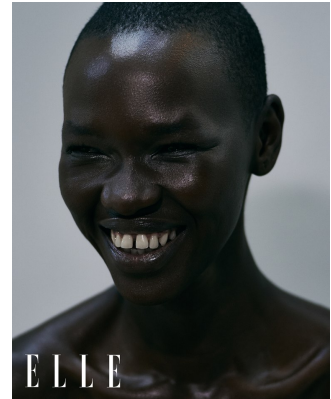

BOSS MODELS

CAPE TOWN

NOELLE GRAOBE

Height: 179cm Bust: 79cm Waist: 66cm Hips: 94cm Shoe: 6.5 UK Hair: Black Eyes: Brown

BOSS MODELS

CAPE TOWN

NOELLE GRAOBE

Height: 179cm Bust: 79cm Waist: 66cm Hips: 94cm Shoe: 6.5 UK Hair: Black Eyes: Brown

BOSS MODELS

CAPE TOWN

NOELLE GRAOBE

Height: 179cm Bust: 79cm Waist: 66cm Hips: 94cm Shoe: 6.5 UK Hair: Black Eyes: Brown