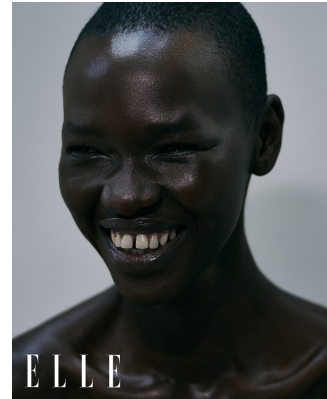

BOSS MODELS

CAPE TOWN

NOELLE GRAOBE

Height: 179cm Bust: 79cm Waist: 66cm Hips: 94cm Shoe: 6.5 UK Hair: Black Eyes: Brown

BOSS MODELS

CAPE TOWN

NOELLE GRAOBE

Height: 179cm Bust: 79cm Waist: 66cm Hips: 94cm Shoe: 6.5 UK Hair: Black Eyes: Brown

BOSS MODELS

CAPE TOWN

NOELLE GRAOBE

Height: 179cm Bust: 79cm Waist: 66cm Hips: 94cm Shoe: 6.5 UK Hair: Black Eyes: Brown