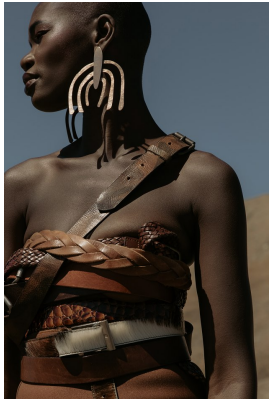

BOSS MODELS

CAPE TOWN

NOELLE GRAOBE

Height: 179cm Bust: 79cm Waist: 66cm Hips: 94cm Shoe: 6.5 UK Hair: Black Eyes: Brown

BOSS MODELS

CAPE TOWN

NOELLE GRAOBE

Height: 179cm Bust: 79cm Waist: 66cm Hips: 94cm Shoe: 6.5 UK Hair: Black Eyes: Brown

BOSS MODELS

CAPE TOWN

NOELLE GRAOBE

Height: 179cm Bust: 79cm Waist: 66cm Hips: 94cm Shoe: 6.5 UK Hair: Black Eyes: Brown