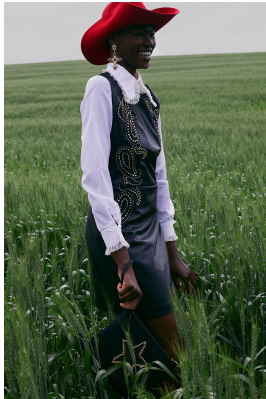

BOSS MODELS

CAPE TOWN

NOELLE GRAOBE

Height: 179cm Bust: 79cm Waist: 67cm Hips: 94cm Shoe: 6.5 UK Hair: Black Eyes: Brown

BOSS MODELS

CAPE TOWN

NOELLE GRAOBE

Height: 179cm Bust: 79cm Waist: 67cm Hips: 94cm Shoe: 6.5 UK Hair: Black Eyes: Brown

BOSS MODELS

CAPE TOWN

NOELLE GRAOBE

Height: 179cm Bust: 79cm Waist: 67cm Hips: 94cm Shoe: 6.5 UK Hair: Black Eyes: Brown