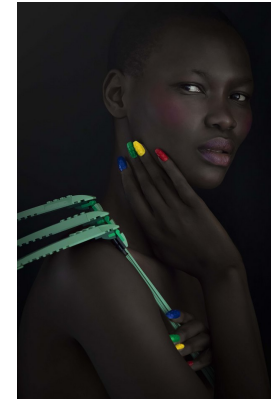

BOSS MODELS

CAPE TOWN

NOELLE GRAOBE

Height: 179cm Bust: 79cm Waist: 66cm Hips: 94cm Shoe: 6.5 UK Hair: Black Eyes: Brown

BOSS MODELS

CAPE TOWN

NOELLE GRAOBE

Height: 179cm Bust: 79cm Waist: 66cm Hips: 94cm Shoe: 6.5 UK Hair: Black Eyes: Brown

BOSS MODELS

CAPE TOWN

NOELLE GRAOBE

Height: 179cm Bust: 79cm Waist: 66cm Hips: 94cm Shoe: 6.5 UK Hair: Black Eyes: Brown