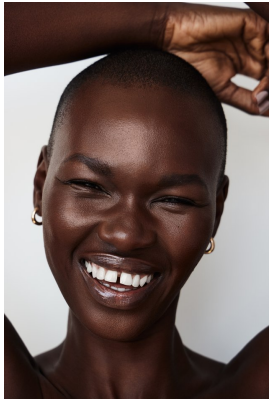

BOSS MODELS

CAPE TOWN

NOELLE GRAOBE

Height: 179cm Bust: 79cm Waist: 67cm Hips: 94cm Shoe: 6.5 UK Hair: Black Eyes: Brown

BOSS MODELS

CAPE TOWN

NOELLE GRAOBE

Height: 179cm Bust: 79cm Waist: 67cm Hips: 94cm Shoe: 6.5 UK Hair: Black Eyes: Brown

BOSS MODELS

CAPE TOWN

NOELLE GRAOBE

Height: 179cm Bust: 79cm Waist: 67cm Hips: 94cm Shoe: 6.5 UK Hair: Black Eyes: Brown