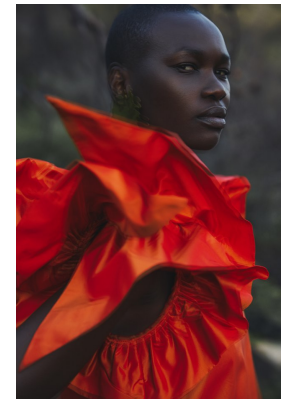

BOSS MODELS

CAPE TOWN

NOELLE GRAOBE

Height: 179cm Bust: 79cm Waist: 66cm Hips: 94cm Shoe: 6.5 UK Hair: Black Eyes: Brown

BOSS MODELS

CAPE TOWN

NOELLE GRAOBE

Height: 179cm Bust: 79cm Waist: 66cm Hips: 94cm Shoe: 6.5 UK Hair: Black Eyes: Brown

BOSS MODELS

CAPE TOWN

NOELLE GRAOBE

Height: 179cm Bust: 79cm Waist: 66cm Hips: 94cm Shoe: 6.5 UK Hair: Black Eyes: Brown