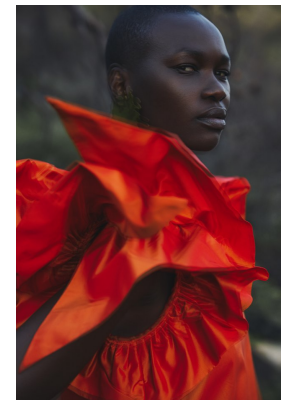

BOSS MODELS

CAPE TOWN

NOELLE GRAOBE

Height: 179cm Bust: 79cm Waist: 67cm Hips: 94cm Shoe: 6.5 UK Hair: Black Eyes: Brown

BOSS MODELS

CAPE TOWN

NOELLE GRAOBE

Height: 179cm Bust: 79cm Waist: 67cm Hips: 94cm Shoe: 6.5 UK Hair: Black Eyes: Brown

BOSS MODELS

CAPE TOWN

NOELLE GRAOBE

Height: 179cm Bust: 79cm Waist: 67cm Hips: 94cm Shoe: 6.5 UK Hair: Black Eyes: Brown