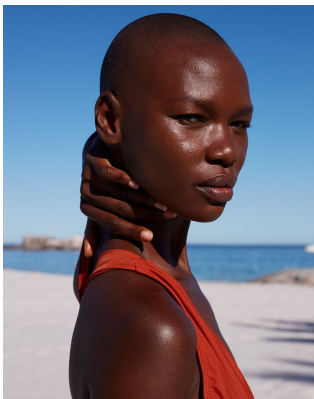

BOSS MODELS

CAPE TOWN

NOELLE GRAOBE

Height: 179cm Bust: 79cm Waist: 67cm Hips: 94cm Shoe: 6.5 UK Hair: Black Eyes: Brown

BOSS MODELS

CAPE TOWN

NOELLE GRAOBE

Height: 179cm Bust: 79cm Waist: 67cm Hips: 94cm Shoe: 6.5 UK Hair: Black Eyes: Brown

BOSS MODELS

CAPE TOWN

NOELLE GRAOBE

Height: 179cm Bust: 79cm Waist: 67cm Hips: 94cm Shoe: 6.5 UK Hair: Black Eyes: Brown