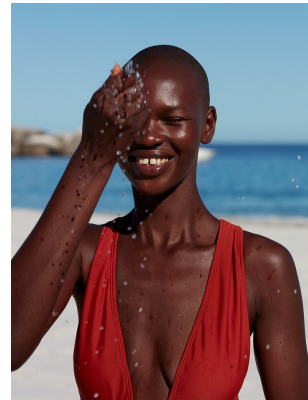

BOSS MODELS

CAPE TOWN

NOELLE GRAOBE

Height: 179cm Bust: 79cm Waist: 66cm Hips: 94cm Shoe: 6.5 UK Hair: Black Eyes: Brown

BOSS MODELS

CAPE TOWN

NOELLE GRAOBE

Height: 179cm Bust: 79cm Waist: 66cm Hips: 94cm Shoe: 6.5 UK Hair: Black Eyes: Brown

BOSS MODELS

CAPE TOWN

NOELLE GRAOBE

Height: 179cm Bust: 79cm Waist: 66cm Hips: 94cm Shoe: 6.5 UK Hair: Black Eyes: Brown