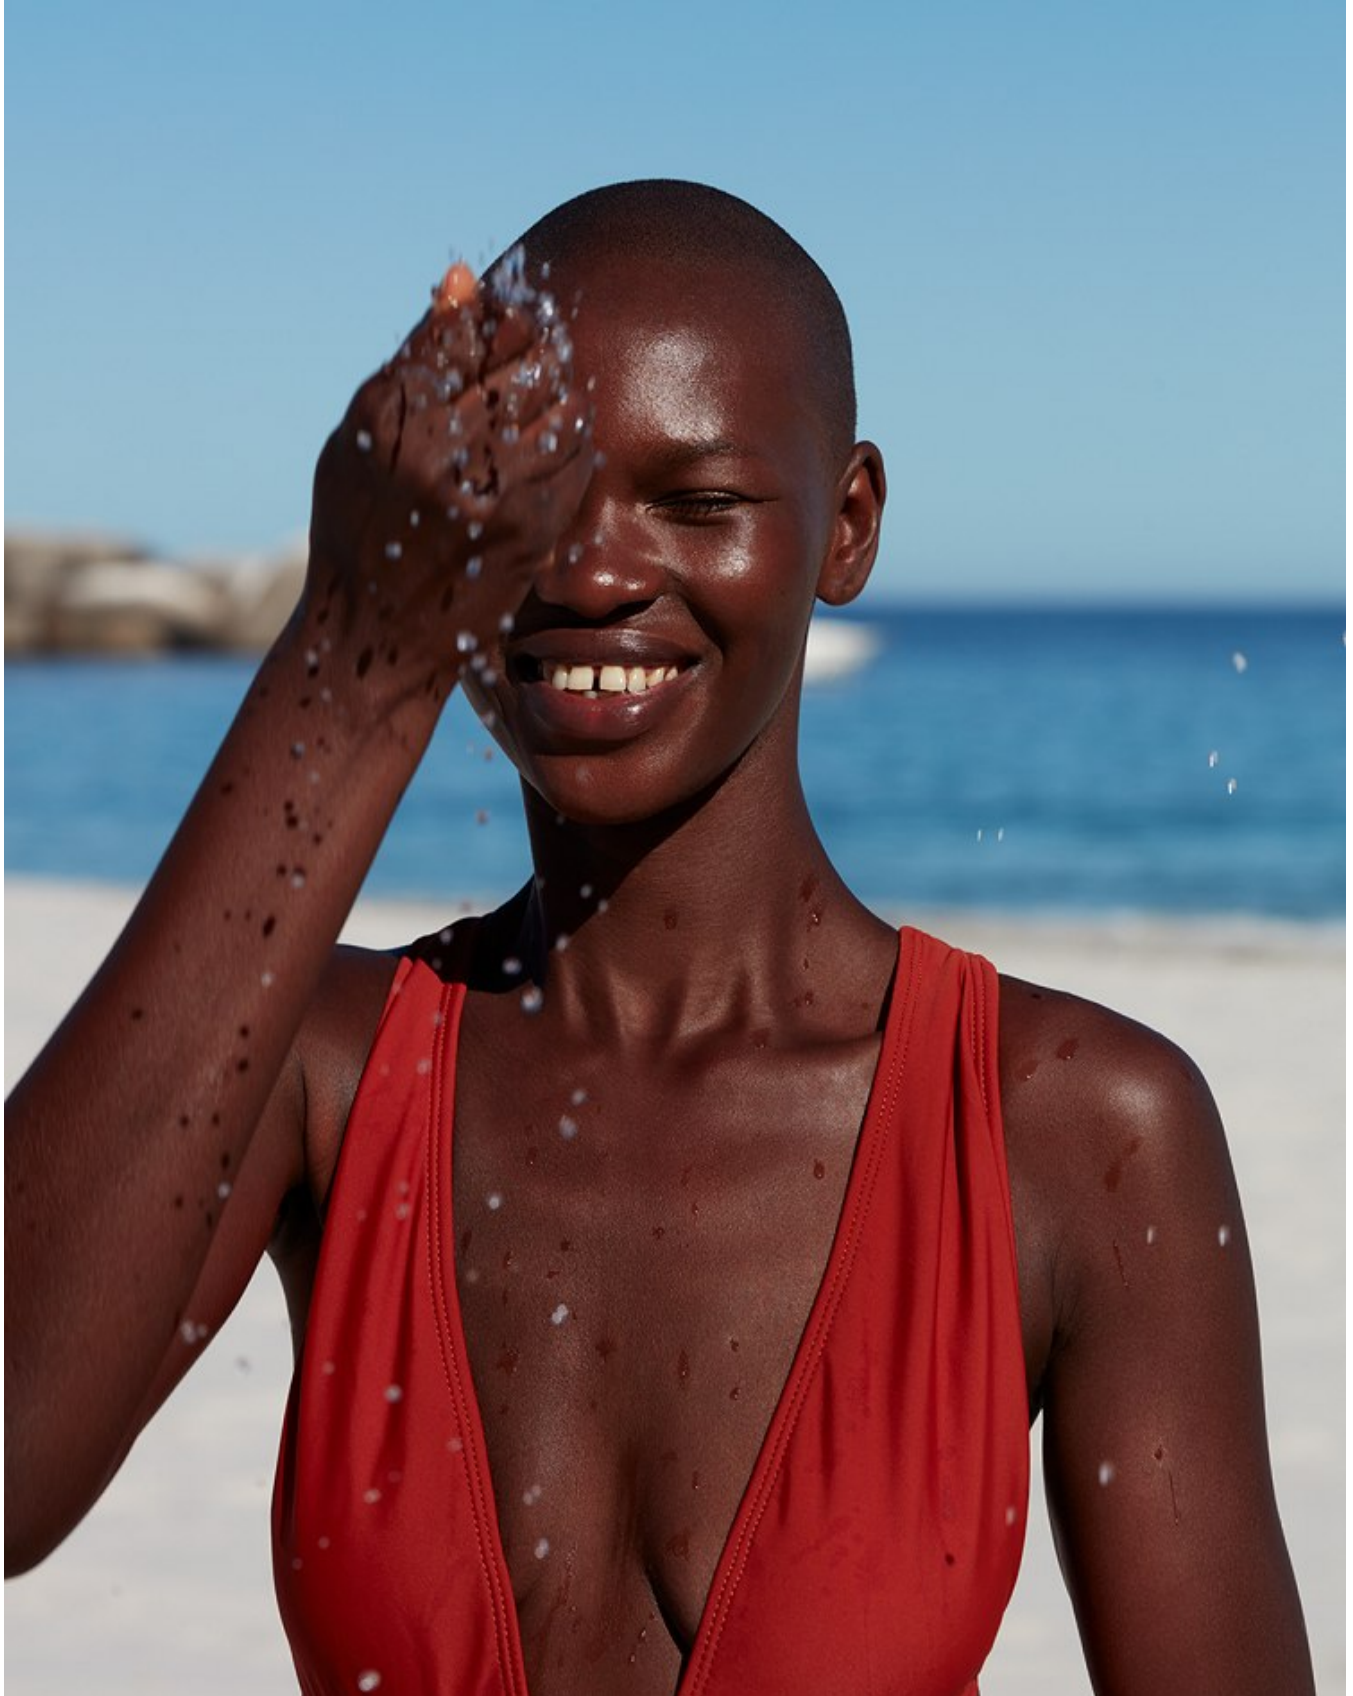

BOSS MODELS

CAPE TOWN

NOELLE GRAOBE

Height: 179cm Bust: 79cm Waist: 66cm Hips: 94cm Shoe: 6.5 UK Hair: Black Eyes: Brown

BOSS MODELS

CAPE TOWN

NOELLE GRAOBE

Height: 179cm Bust: 79cm Waist: 66cm Hips: 94cm Shoe: 6.5 UK Hair: Black Eyes: Brown