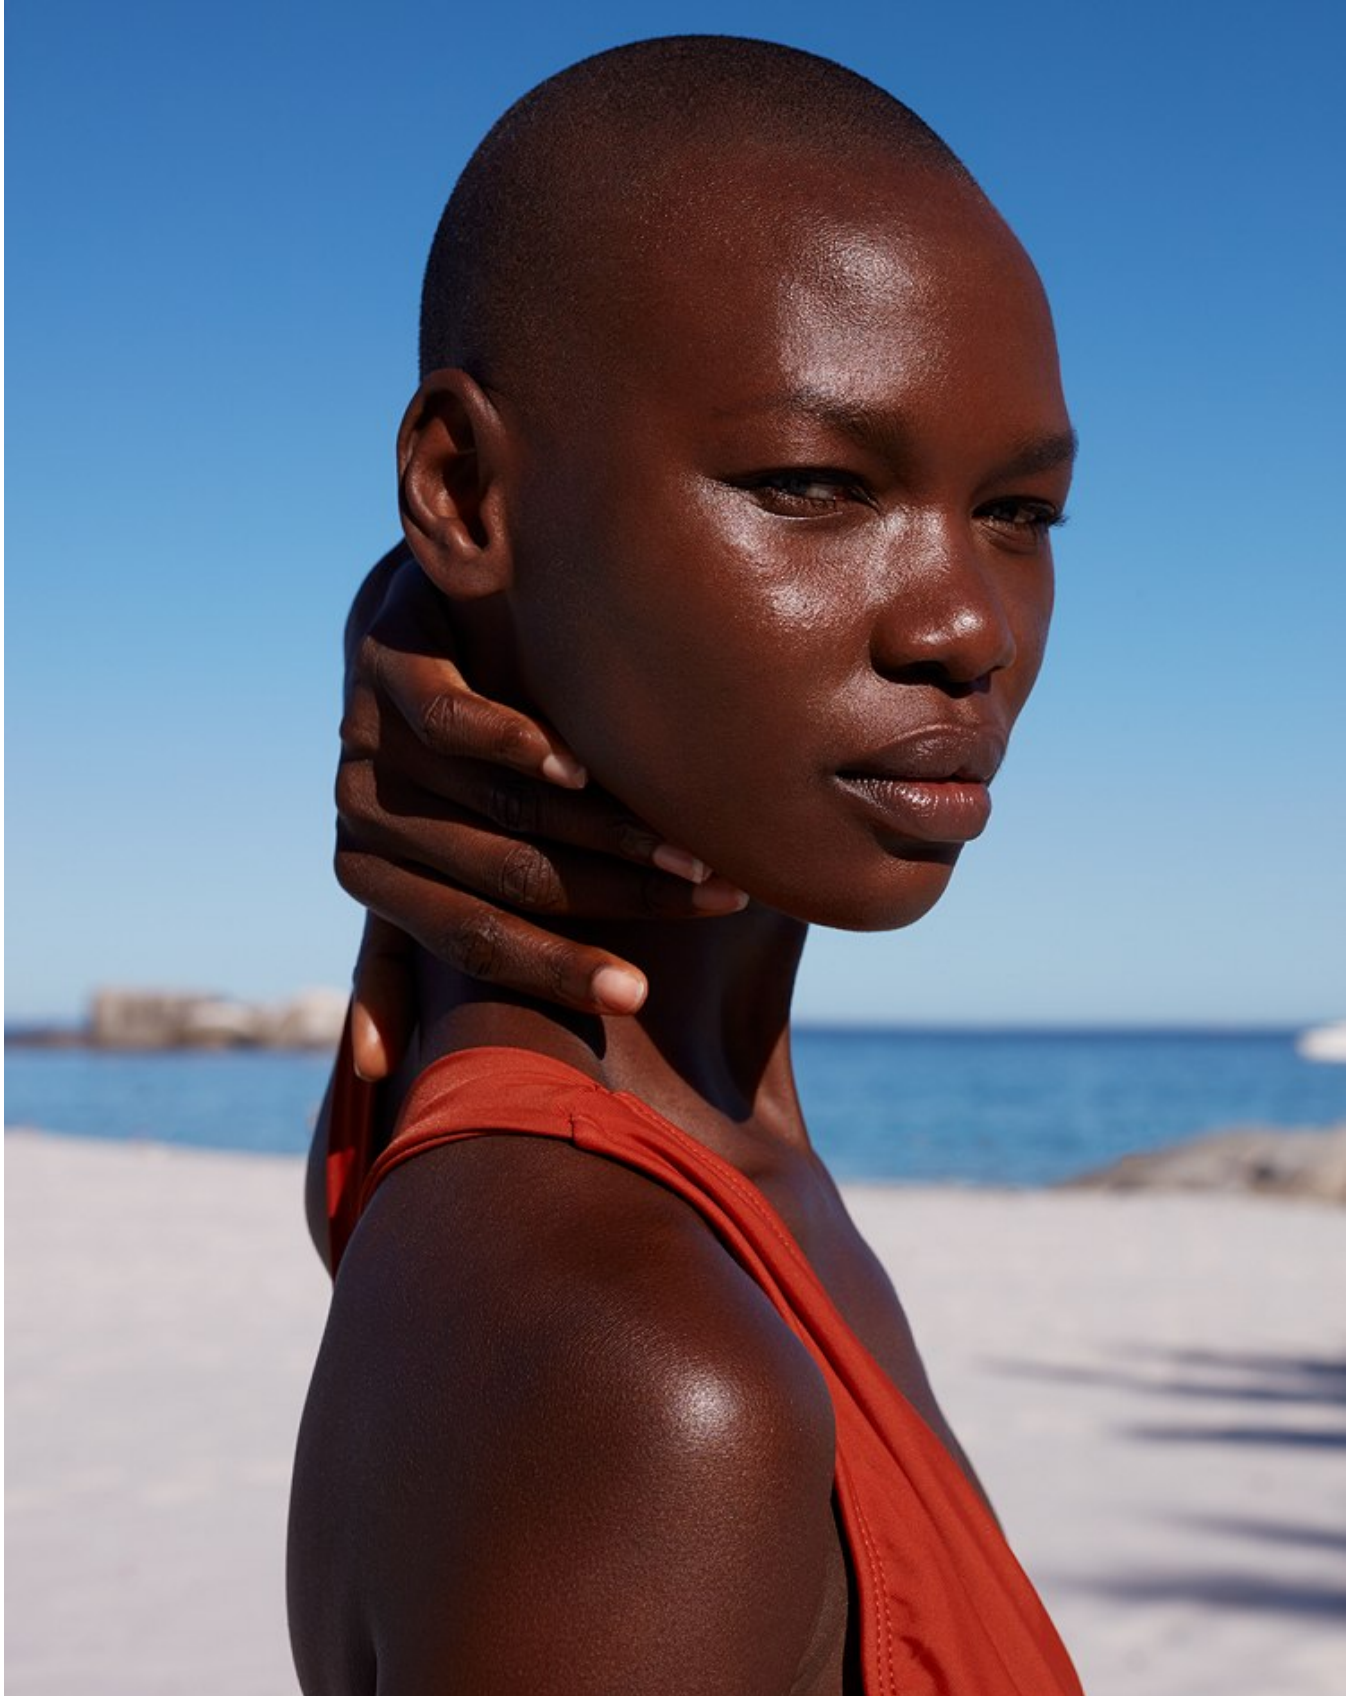

BOSS MODELS

CAPE TOWN

NOELLE GRAOBE

Height: 179cm Bust: 79cm Waist: 67cm Hips: 94cm Shoe: 6.5 UK Hair: Black Eyes: Brown