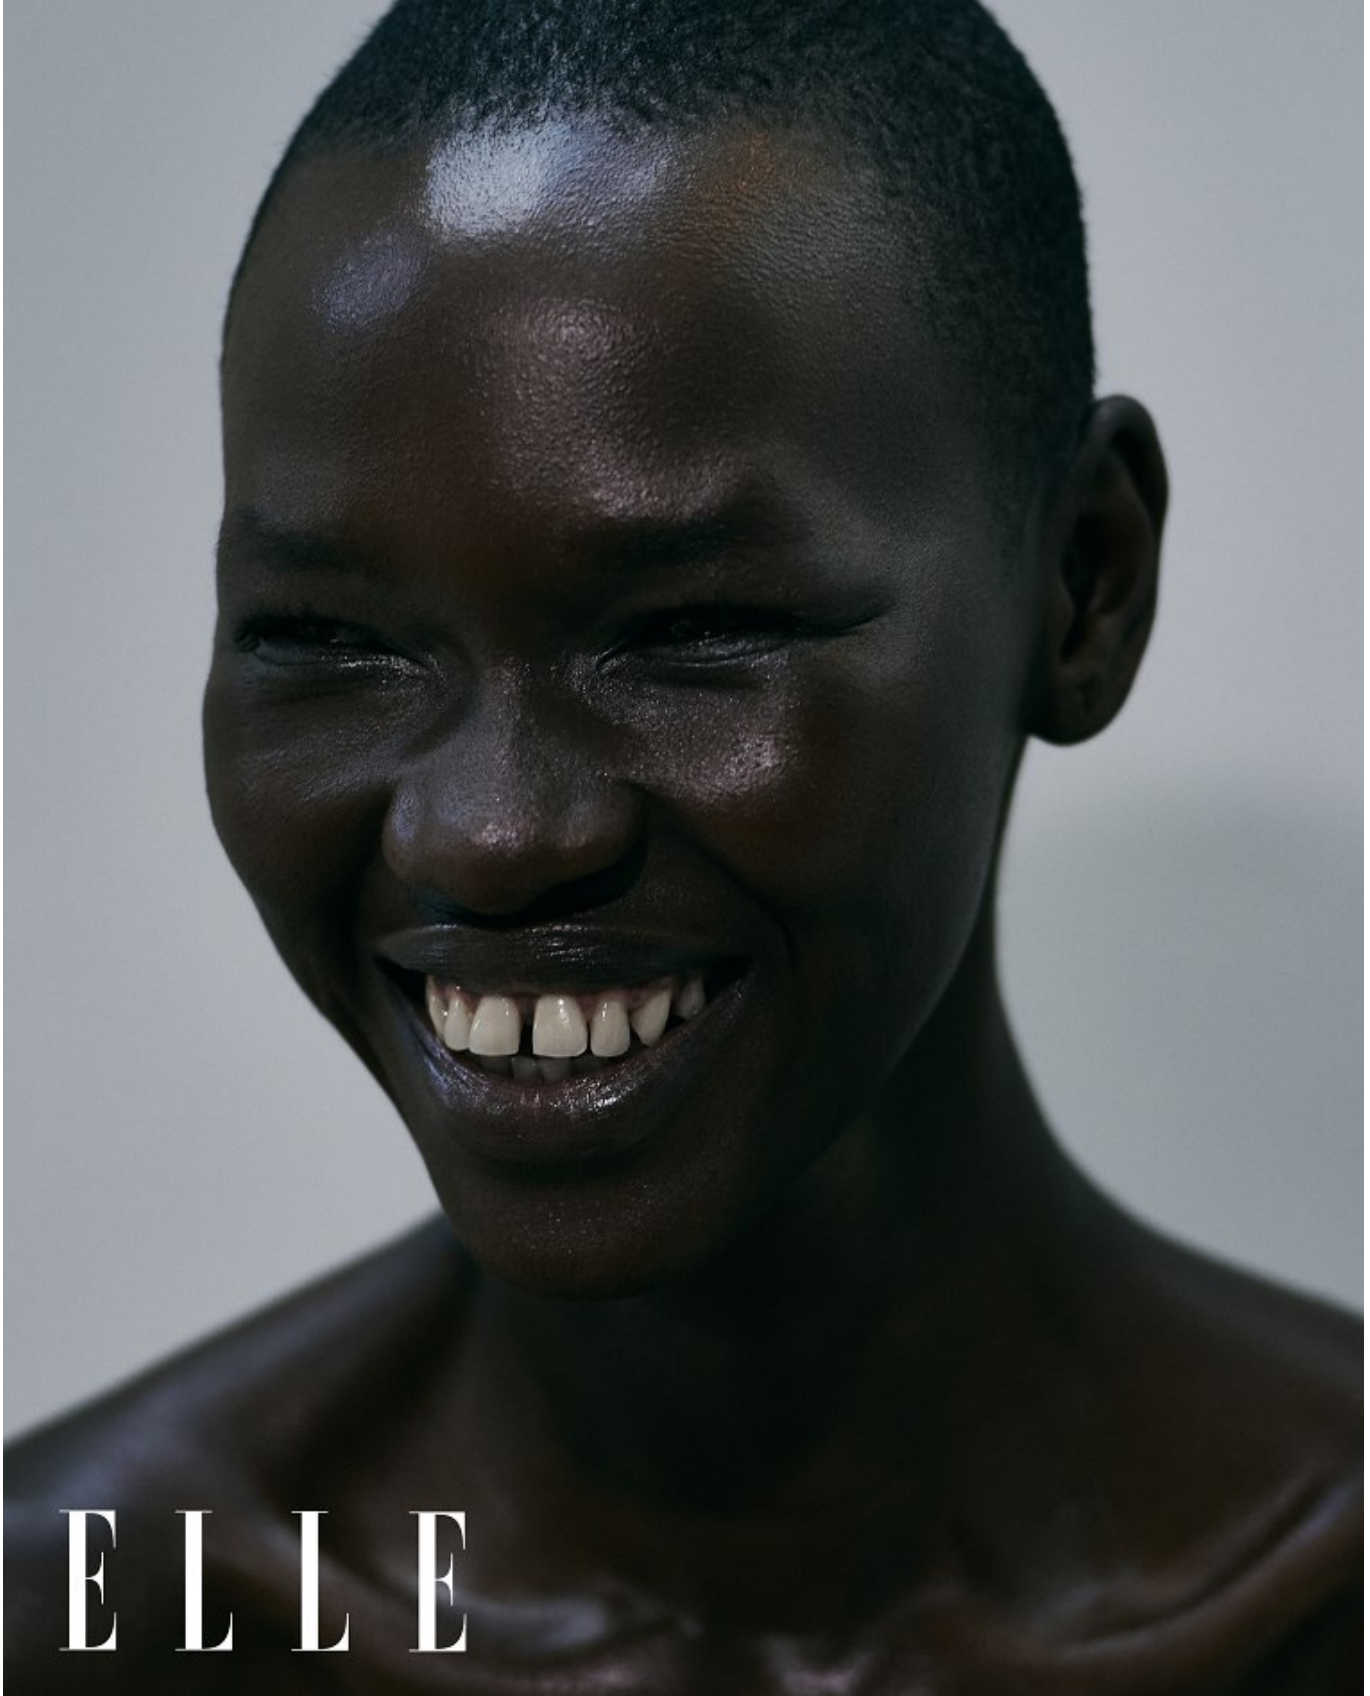

BOSS MODELS

CAPE TOWN

NOELLE GRAOBE

Height: 179cm Bust: 79cm Waist: 66cm Hips: 94cm Shoe: 6.5 UK Hair: Black Eyes: Brown

BOSS MODELS

CAPE TOWN

NOELLE GRAOBE

Height: 179cm Bust: 79cm Waist: 66cm Hips: 94cm Shoe: 6.5 UK Hair: Black Eyes: Brown