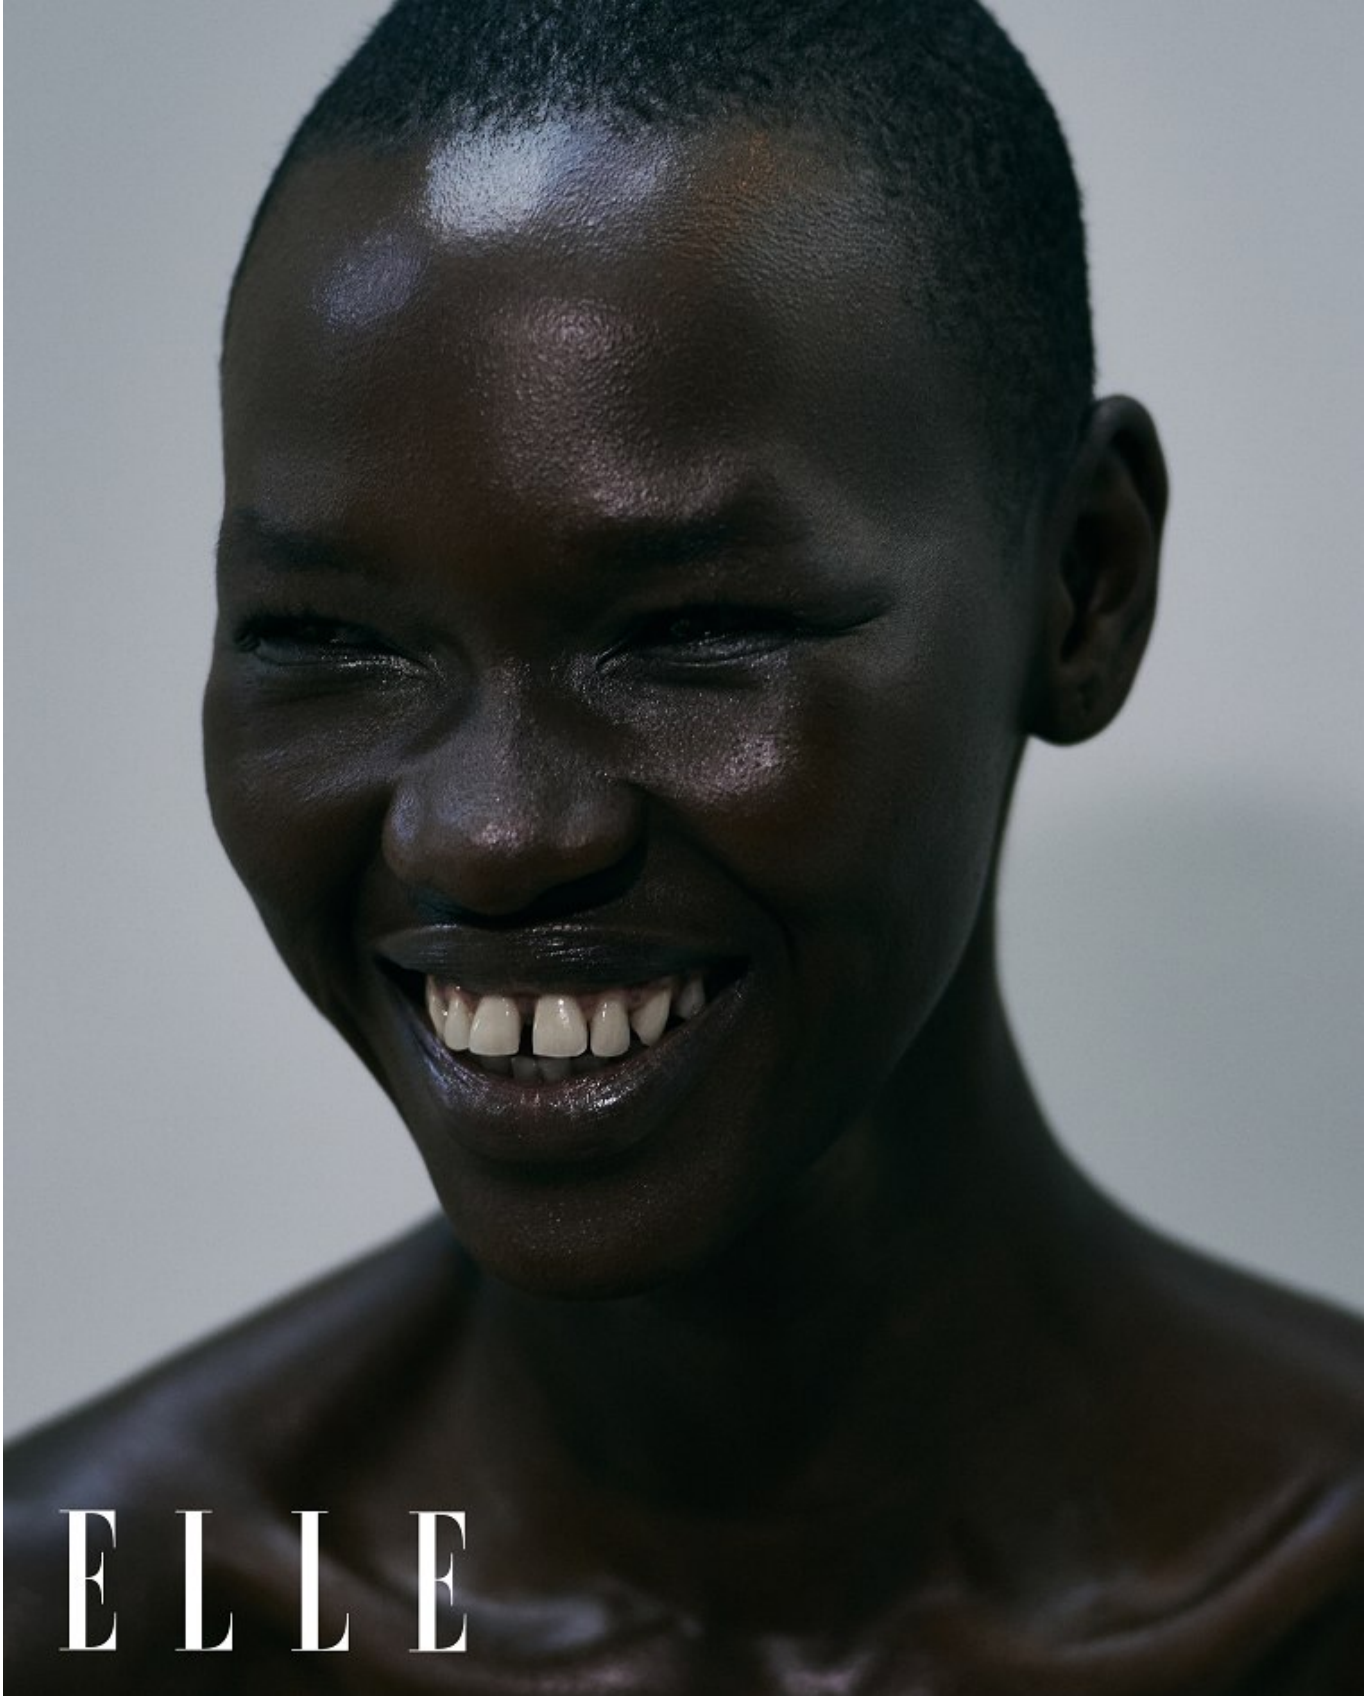

BOSS MODELS

CAPE TOWN

NOELLE GRAOBE

Height: 179cm Bust: 79cm Waist: 67cm Hips: 94cm Shoe: 6.5 UK Hair: Black Eyes: Brown