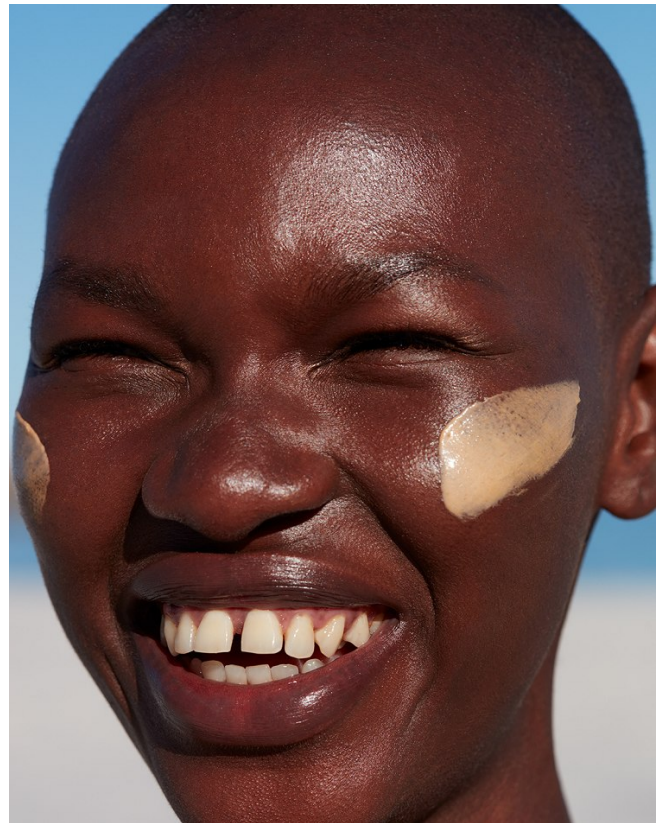

BOSS MODELS

CAPE TOWN

NOELLE GRAOBE

Height: 179cm Bust: 79cm Waist: 66cm Hips: 94cm Shoe: 6.5 UK Hair: Black Eyes: Brown