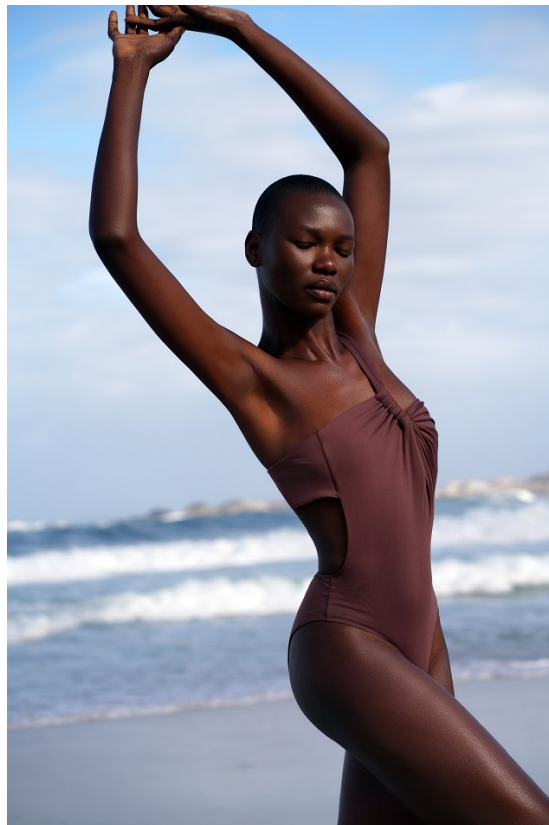

BOSS MODELS

CAPE TOWN

NOELLE GRAOBE

Height: 179cm Bust: 79cm Waist: 66cm Hips: 94cm Shoe: 6.5 UK Hair: Black Eyes: Brown