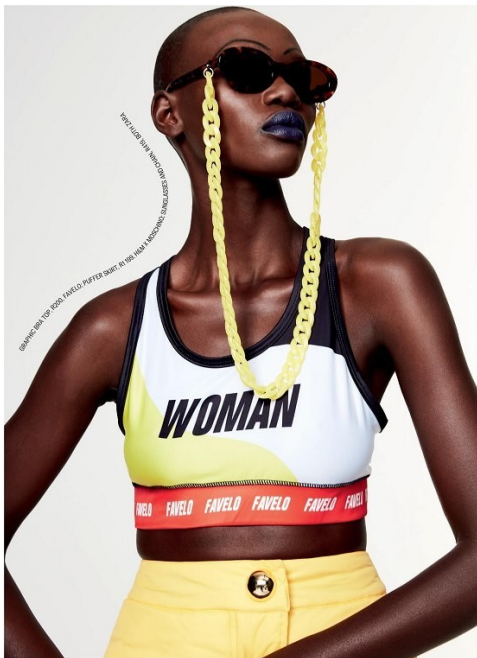

BOSS MODELS

CAPE TOWN

NOELLE GRAOBE

Height: 179cm Bust: 79cm Waist: 66cm Hips: 94cm Shoe: 6.5 UK Hair: Black Eyes: Brown

BOSS MODELS

CAPE TOWN

NOELLE GRAOBE

Height: 179cm Bust: 79cm Waist: 66cm Hips: 94cm Shoe: 6.5 UK Hair: Black Eyes: Brown

BOSS MODELS

CAPE TOWN

NOELLE GRAOBE

Height: 179cm Bust: 79cm Waist: 66cm Hips: 94cm Shoe: 6.5 UK Hair: Black Eyes: Brown

BOSS MODELS

CAPE TOWN

© 2018/10/11 1224

© 2018/10/11 1224