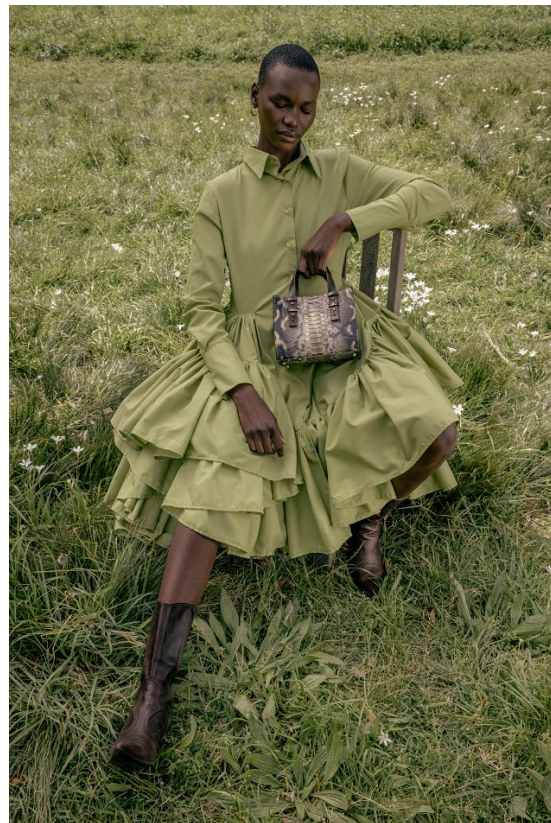

BOSS MODELS

CAPE TOWN

NOELLE GRAOBE

Height: 179cm Bust: 79cm Waist: 66cm Hips: 94cm Shoe: 6.5 UK Hair: Black Eyes: Brown

BOSS MODELS

CAPE TOWN

NOELLE GRAOBE

Height: 179cm Bust: 79cm Waist: 66cm Hips: 94cm Shoe: 6.5 UK Hair: Black Eyes: Brown