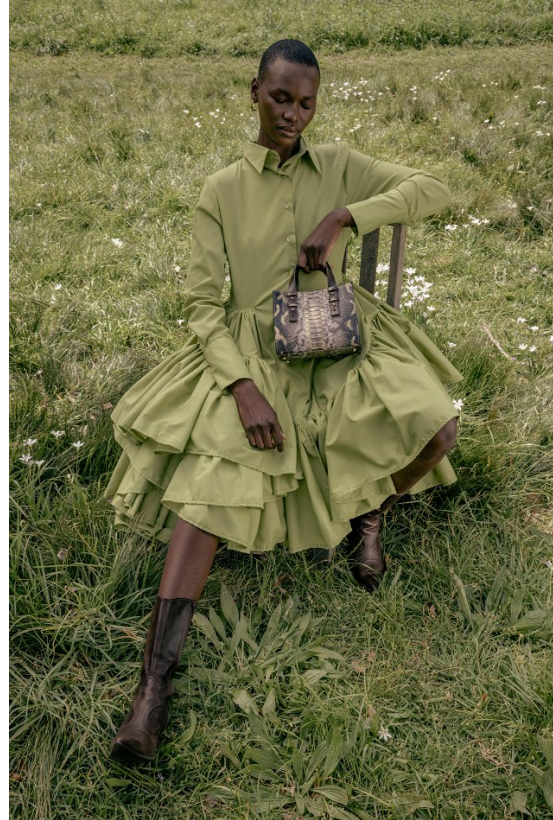

BOSS MODELS

CAPE TOWN

NOELLE GRAOBE

Height: 179cm Bust: 79cm Waist: 66cm Hips: 94cm Shoe: 6.5 UK Hair: Black Eyes: Brown