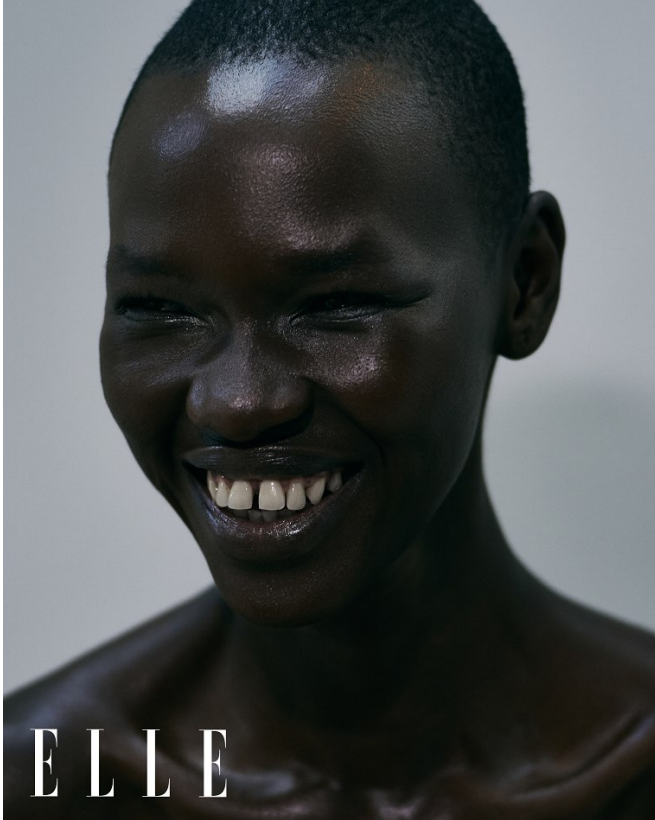

BOSS MODELS

CAPE TOWN

NOELLE GRAOBE

Height: 179cm Bust: 79cm Waist: 66cm Hips: 94cm Shoe: 6.5 UK Hair: Black Eyes: Brown

BOSS MODELS

CAPE TOWN

NOELLE GRAOBE

Height: 179cm Bust: 79cm Waist: 66cm Hips: 94cm Shoe: 6.5 UK Hair: Black Eyes: Brown