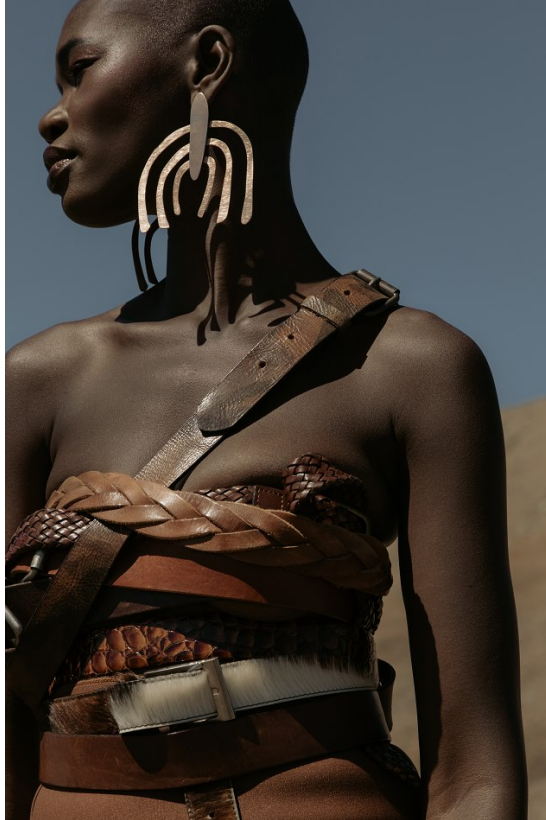

BOSS MODELS

CAPE TOWN

© 2018/10/11 1224

© 2018/10/11 1224

© 2018/10/11 1225

© 2018/10/11 1225

NOELLE GRAOBE

Height: 179cm Bust: 79cm Waist: 66cm Hips: 94cm Shoe: 6.5 UK Hair: Black Eyes: Brown