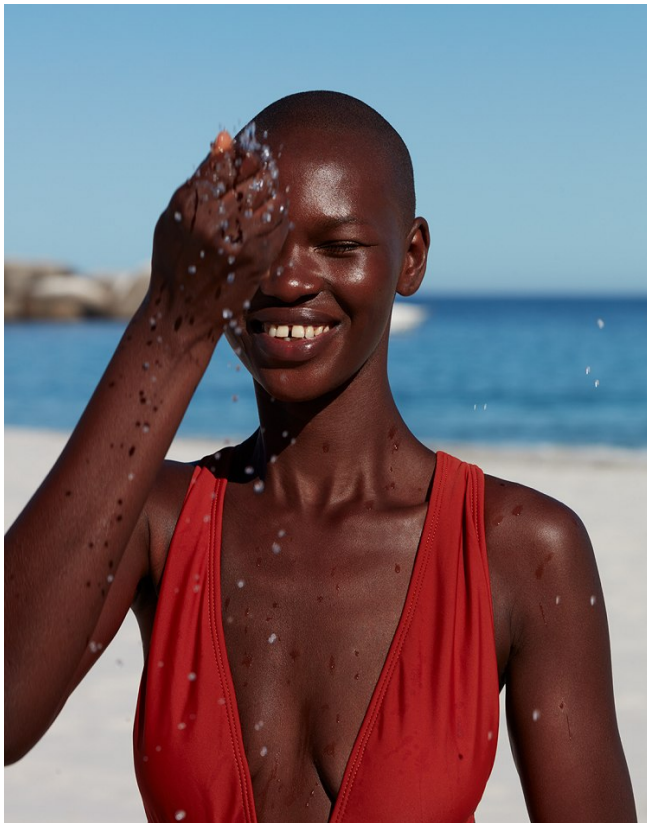

BOSS MODELS

CAPE TOWN

NOELLE GRAOBE

Height: 179cm Bust: 79cm Waist: 66cm Hips: 94cm Shoe: 6.5 UK Hair: Black Eyes: Brown