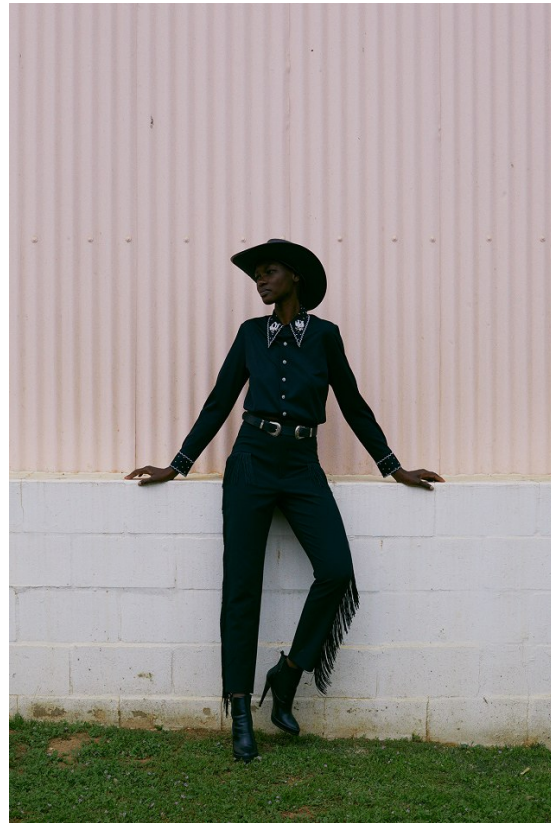

BOSS MODELS

CAPE TOWN

NOELLE GRAOBE

Height: 179cm Bust: 79cm Waist: 66cm Hips: 94cm Shoe: 6.5 UK Hair: Black Eyes: Brown

BOSS MODELS

CAPE TOWN

NOELLE GRAOBE

Height: 179cm Bust: 79cm Waist: 66cm Hips: 94cm Shoe: 6.5 UK Hair: Black Eyes: Brown