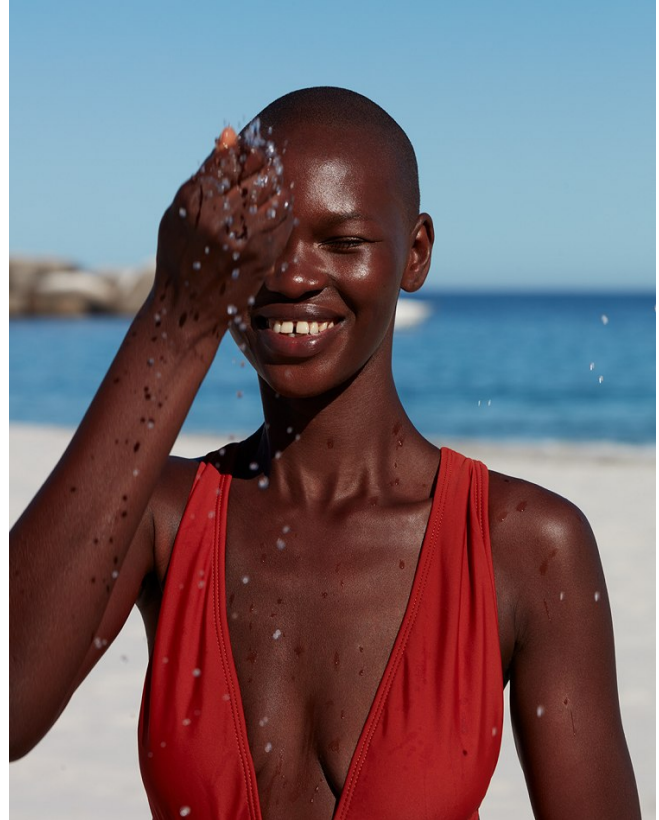

BOSS MODELS

CAPE TOWN

NOELLE GRAOBE

Height: 179cm Bust: 79cm Waist: 66cm Hips: 94cm Shoe: 6.5 UK Hair: Black Eyes: Brown