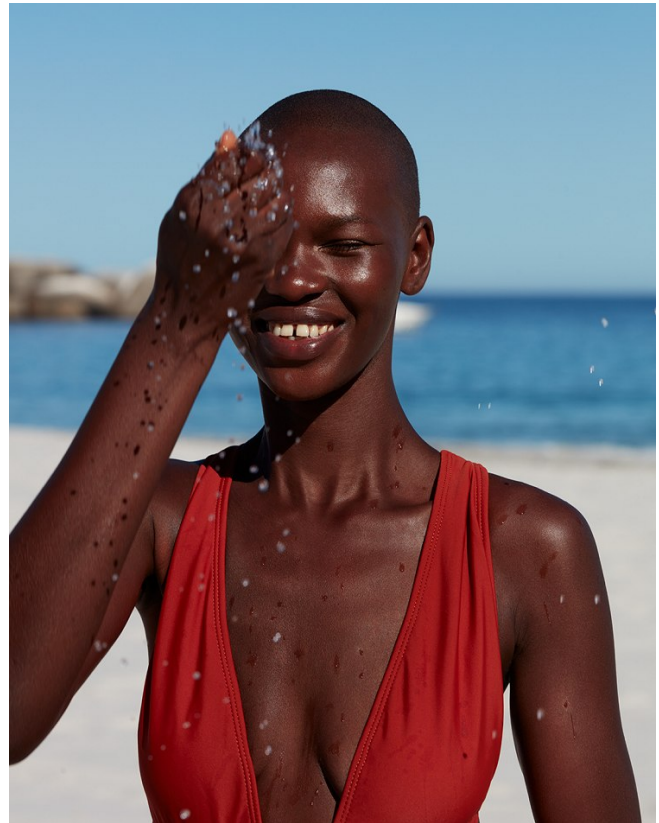

BOSS MODELS

CAPE TOWN

NOELLE GRAOBE

Height: 179cm Bust: 79cm Waist: 67cm Hips: 94cm Shoe: 6.5 UK Hair: Black Eyes: Brown