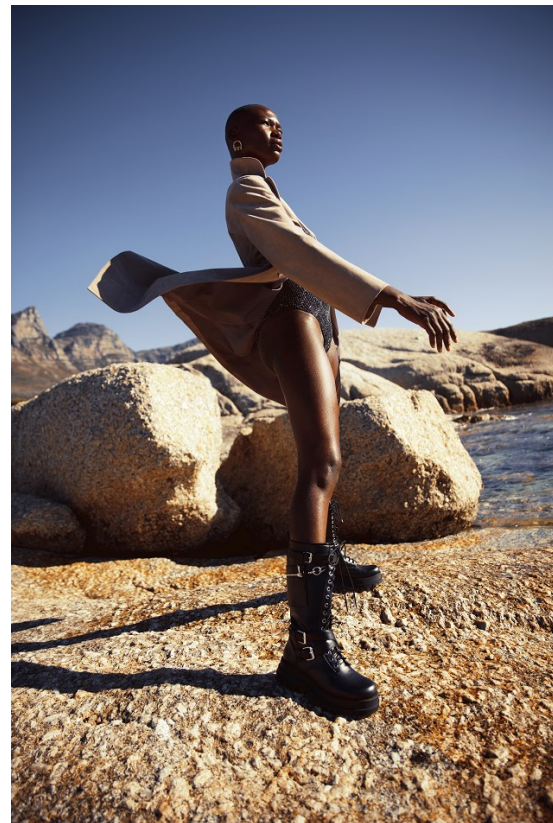

BOSS MODELS

CAPE TOWN

NOELLE GRAOBE

Height: 179cm Bust: 79cm Waist: 66cm Hips: 94cm Shoe: 6.5 UK Hair: Black Eyes: Brown