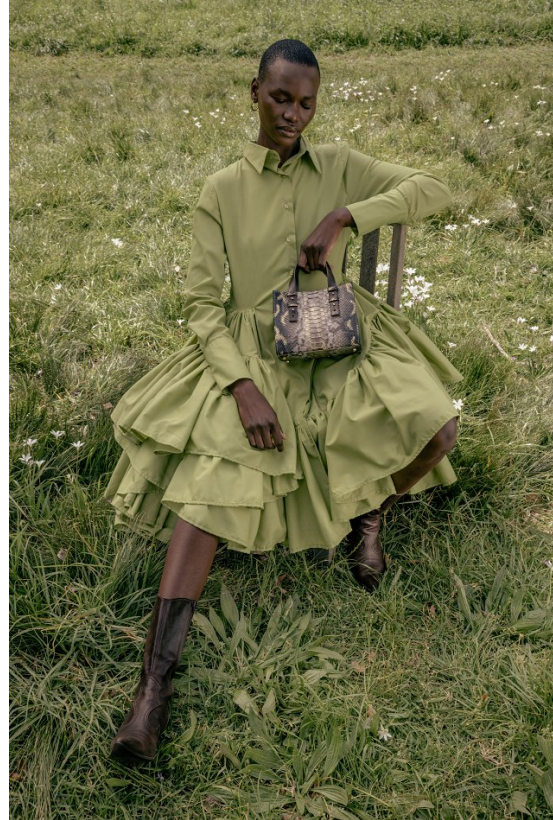

BOSS MODELS

CAPE TOWN

NOELLE GRAOBE

Height: 179cm Bust: 79cm Waist: 66cm Hips: 94cm Shoe: 6.5 UK Hair: Black Eyes: Brown

BOSS MODELS

CAPE TOWN

NOELLE GRAOBE

Height: 179cm Bust: 79cm Waist: 66cm Hips: 94cm Shoe: 6.5 UK Hair: Black Eyes: Brown