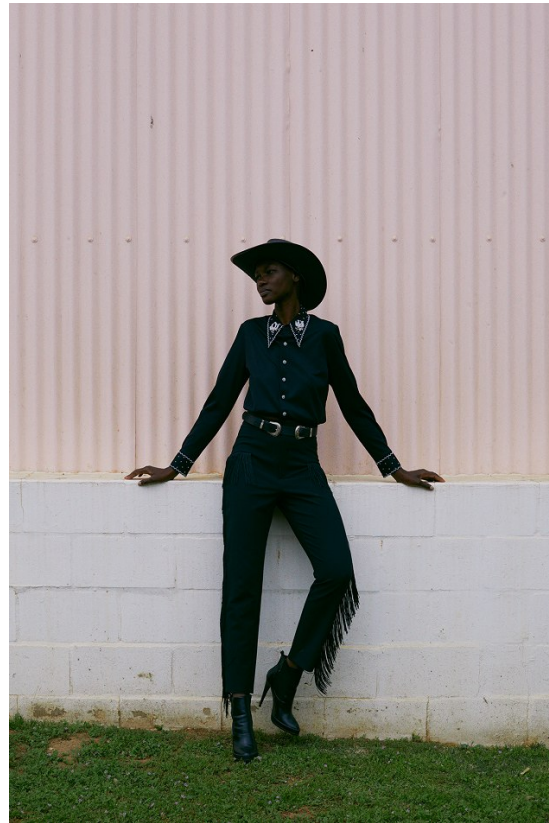

# BOSS MODELS

CAPE TOWN

NOELLE GRAOBE

Height: 179cm Bust: 79cm Waist: 66cm Hips: 94cm Shoe: 6.5 UK Hair: Black Eyes: Brown