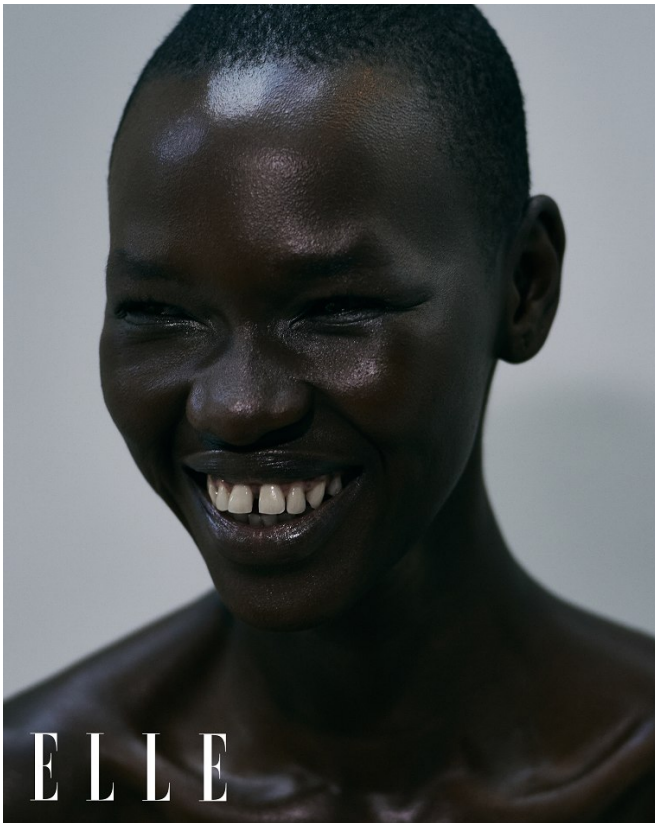

BOSS MODELS

CAPE TOWN

NOELLE GRAOBE

Height: 179cm Bust: 79cm Waist: 66cm Hips: 94cm Shoe: 6.5 UK Hair: Black Eyes: Brown

BOSS MODELS

CAPE TOWN

NOELLE GRAOBE

Height: 179cm Bust: 79cm Waist: 66cm Hips: 94cm Shoe: 6.5 UK Hair: Black Eyes: Brown