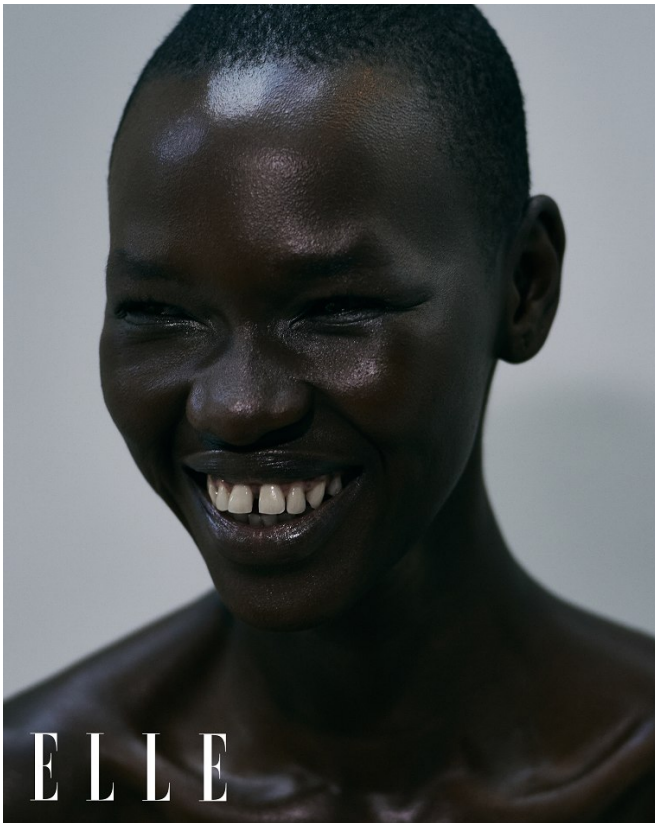

# BOSS MODELS

CAPE TOWN

NOELLE GRAOBE

Height: 179cm Bust: 79cm Waist: 67cm Hips: 94cm Shoe: 6.5 UK Hair: Black Eyes: Brown

# BOSS MODELS

CAPE TOWN