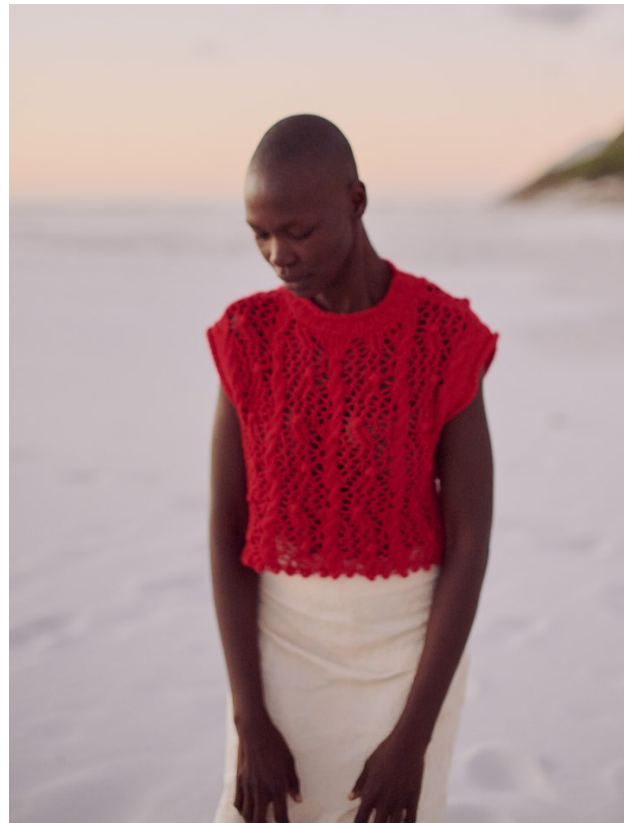

BOSS MODELS

CAPE TOWN

NOELLE GRAOBE

Height: 179cm Bust: 79cm Waist: 66cm Hips: 94cm Shoe: 6.5 UK Hair: Black Eyes: Brown

BOSS MODELS

CAPE TOWN

NOELLE GRAOBE

Height: 179cm Bust: 79cm Waist: 66cm Hips: 94cm Shoe: 6.5 UK Hair: Black Eyes: Brown