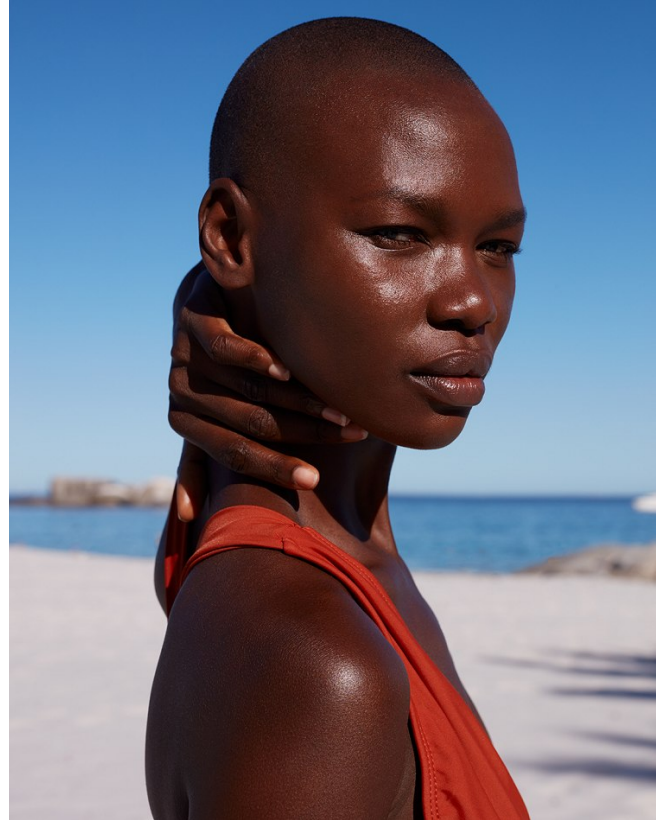

BOSS MODELS

CAPE TOWN

NOELLE GRAOBE

Height: 179cm Bust: 79cm Waist: 66cm Hips: 94cm Shoe: 6.5 UK Hair: Black Eyes: Brown