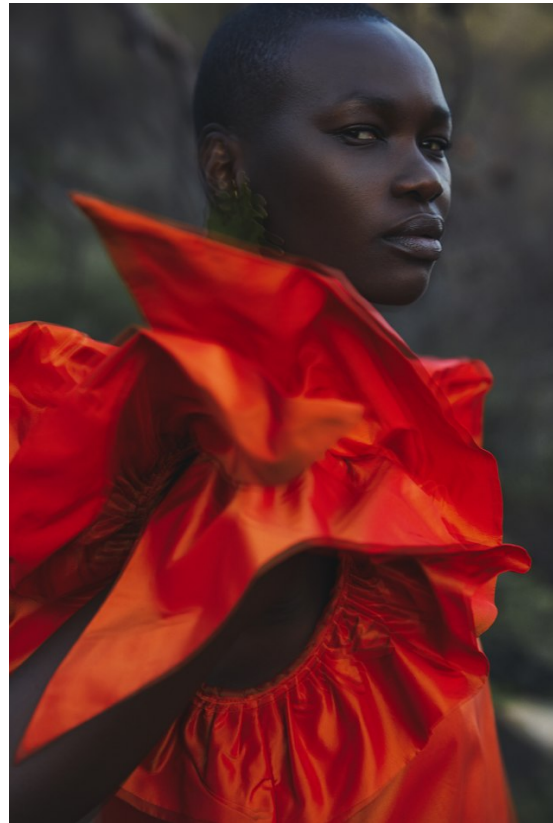

BOSS MODELS

CAPE TOWN

NOELLE GRAOBE

Height: 179cm Bust: 79cm Waist: 67cm Hips: 94cm Shoe: 6.5 UK Hair: Black Eyes: Brown