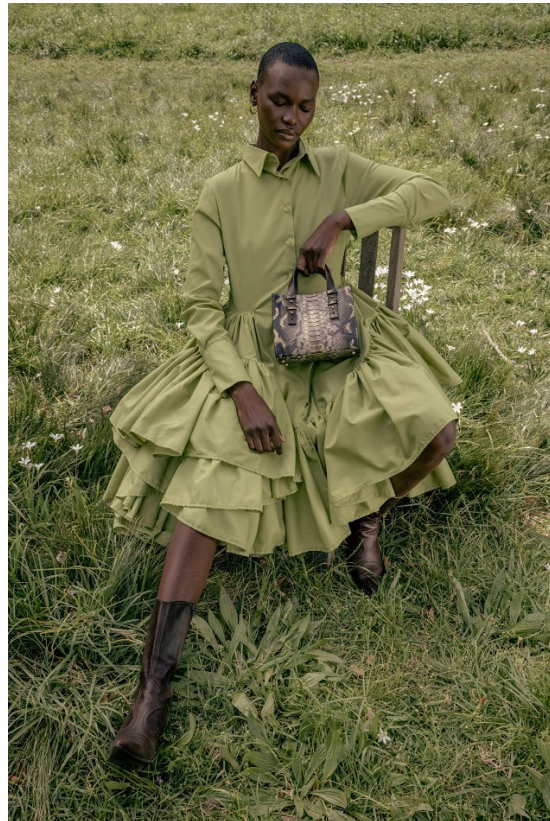

# BOSS MODELS

CAPE TOWN

NOELLE GRAOBE

Height: 179cm Bust: 79cm Waist: 67cm Hips: 94cm Shoe: 6.5 UK Hair: Black Eyes: Brown

# BOSS MODELS

CAPE TOWN