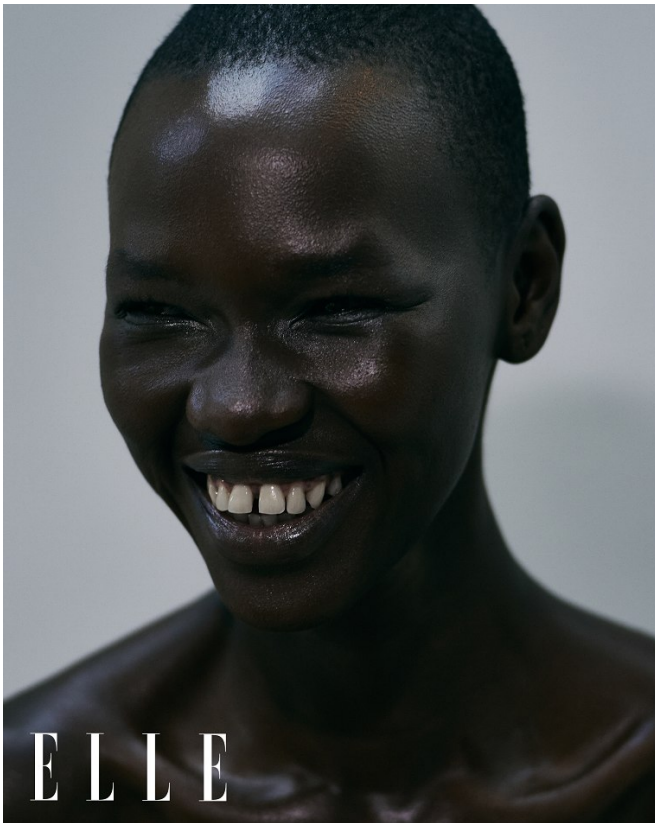

# BOSS MODELS

CAPE TOWN

NOELLE GRAOBE

Height: 179cm Bust: 79cm Waist: 66cm Hips: 94cm Shoe: 6.5 UK Hair: Black Eyes: Brown

# BOSS MODELS

CAPE TOWN