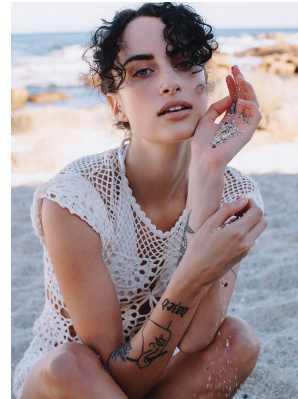

BOSS MODELS

CAPE TOWN

FRAN VAN OUDTSHOORN

Height: 170cm Bust: 83cm Waist: 62cm Hips: 89cm Shoe: 6 UK Hair: Dark Brown Eyes: Blue

BOSS MODELS

CAPE TOWN

FRAN VAN OUDTSHOORN

Height: 170cm Bust: 83cm Waist: 62cm Hips: 89cm Shoe: 6 UK Hair: Dark Brown Eyes: Blue

BOSS MODELS

CAPE TOWN

FRAN VAN OUDTSHOORN

Height: 170cm Bust: 83cm Waist: 62cm Hips: 89cm Shoe: 6 UK Hair: Dark Brown Eyes: Blue