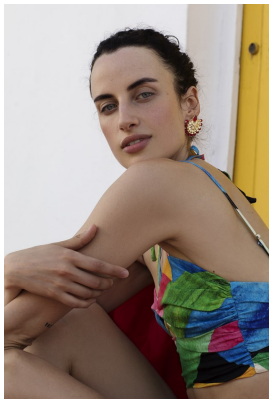

BOSS MODELS

CAPE TOWN

FRAN VAN OUDTSHOORN

Height: 170cm Bust: 83cm Waist: 62cm Hips: 89cm Shoe: 6 UK Hair: Dark Brown Eyes: Blue

BOSS MODELS

CAPE TOWN

FRAN VAN OUDTSHOORN

Height: 170cm Bust: 83cm Waist: 62cm Hips: 89cm Shoe: 6 UK Hair: Dark Brown Eyes: Blue