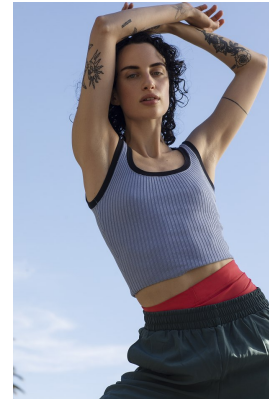

BOSS MODELS

CAPE TOWN

FRAN VAN OUDTSHOORN

Height: 170cm Bust: 83cm Waist: 62cm Hips: 89cm Shoe: 6 UK Hair: Dark Brown Eyes: Blue

BOSS MODELS

CAPE TOWN

FRAN VAN OUDTSHOORN

Height: 170cm Bust: 83cm Waist: 62cm Hips: 89cm Shoe: 6 UK Hair: Dark Brown Eyes: Blue