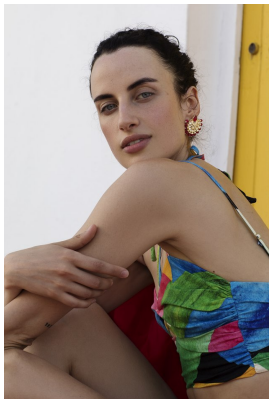

BOSS MODELS

CAPE TOWN

FRAN VAN OUDTSHOORN

Height: 170cm Bust: 83cm Waist: 62cm Hips: 89cm Shoe: 6 UK Hair: Dark Brown Eyes: Blue

BOSS MODELS

CAPE TOWN

FRAN VAN OUDTSHOORN

Height: 170cm Bust: 83cm Waist: 62cm Hips: 89cm Shoe: 6 UK Hair: Dark Brown Eyes: Blue

BOSS MODELS

CAPE TOWN

FRAN VAN OUDTSHOORN

Height: 170cm Bust: 83cm Waist: 62cm Hips: 89cm Shoe: 6 UK Hair: Dark Brown Eyes: Blue