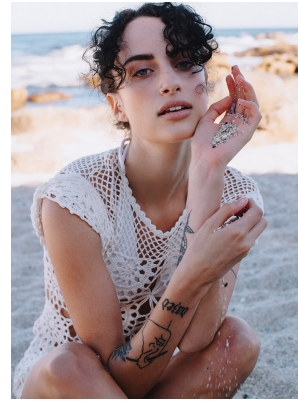

BOSS MODELS

CAPE TOWN

FRAN VAN OUDTSHOORN

Height: 170cm Bust: 83cm Waist: 62cm Hips: 89cm Shoe: 6 UK Hair: Dark Brown Eyes: Blue

BOSS MODELS

CAPE TOWN

FRAN VAN OUDTSHOORN

Height: 170cm Bust: 83cm Waist: 62cm Hips: 89cm Shoe: 6 UK Hair: Dark Brown Eyes: Blue