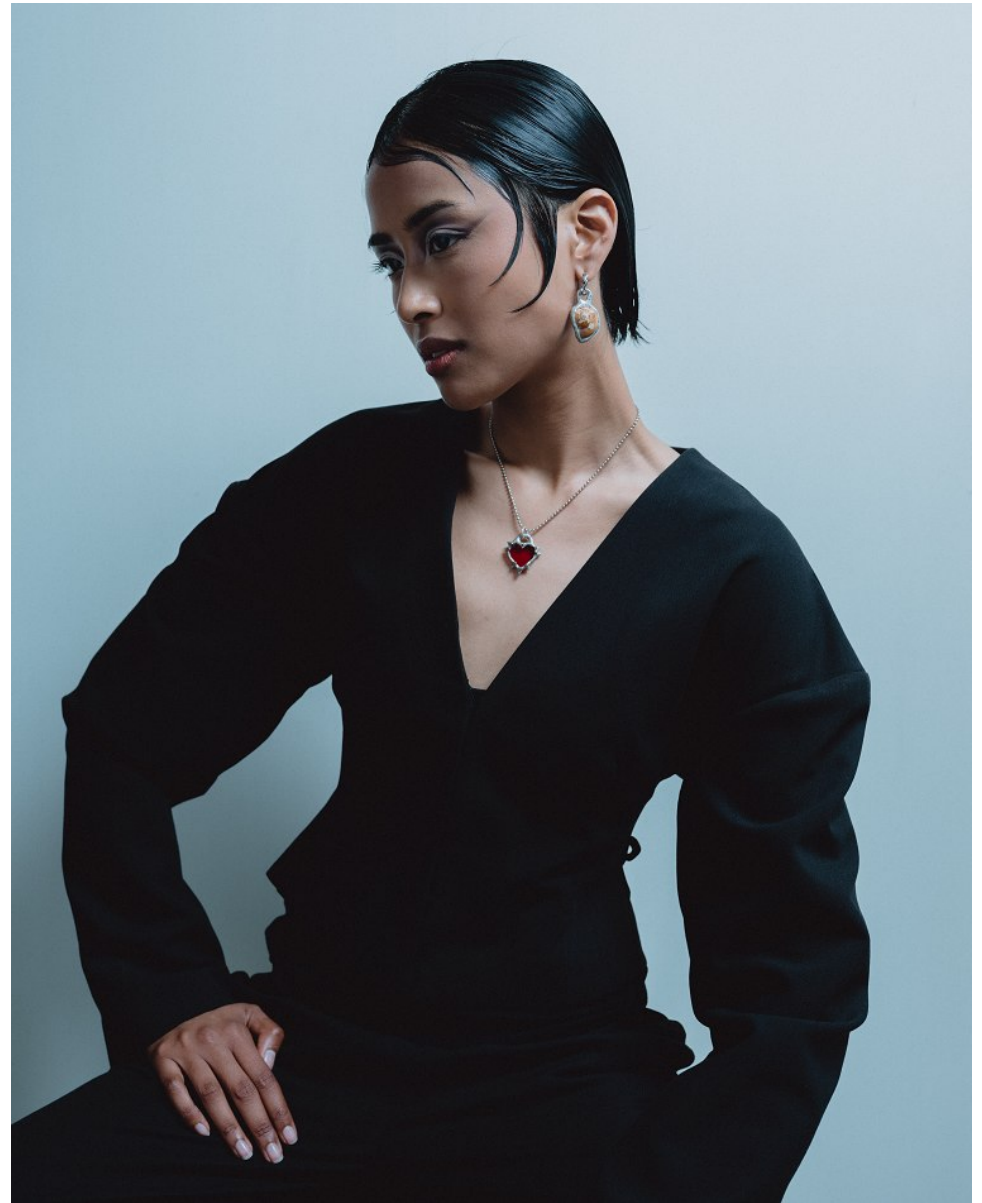

# BOSS MODELS

CAPE TOWN

JADE DANIELS

Height: 174cm Bust: 79cm Waist: 60cm Hips: 88cm Shoe: 6 UK Hair: Black Eyes: Brown