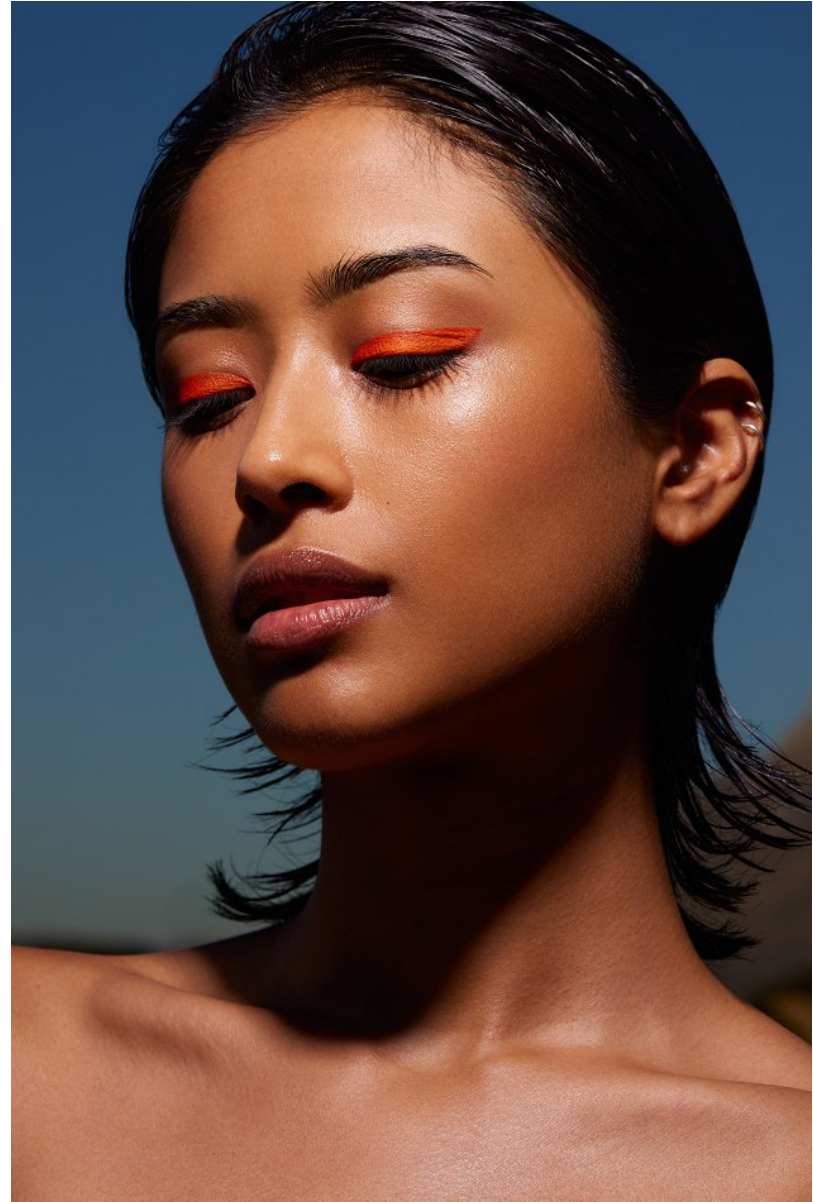

BOSS MODELS

CAPE TOWN

JADE DANIELS

Height: 174cm Bust: 81cm Waist: 61cm Hips: 88cm Shoe: 6 UK Hair: Black Eyes: Brown