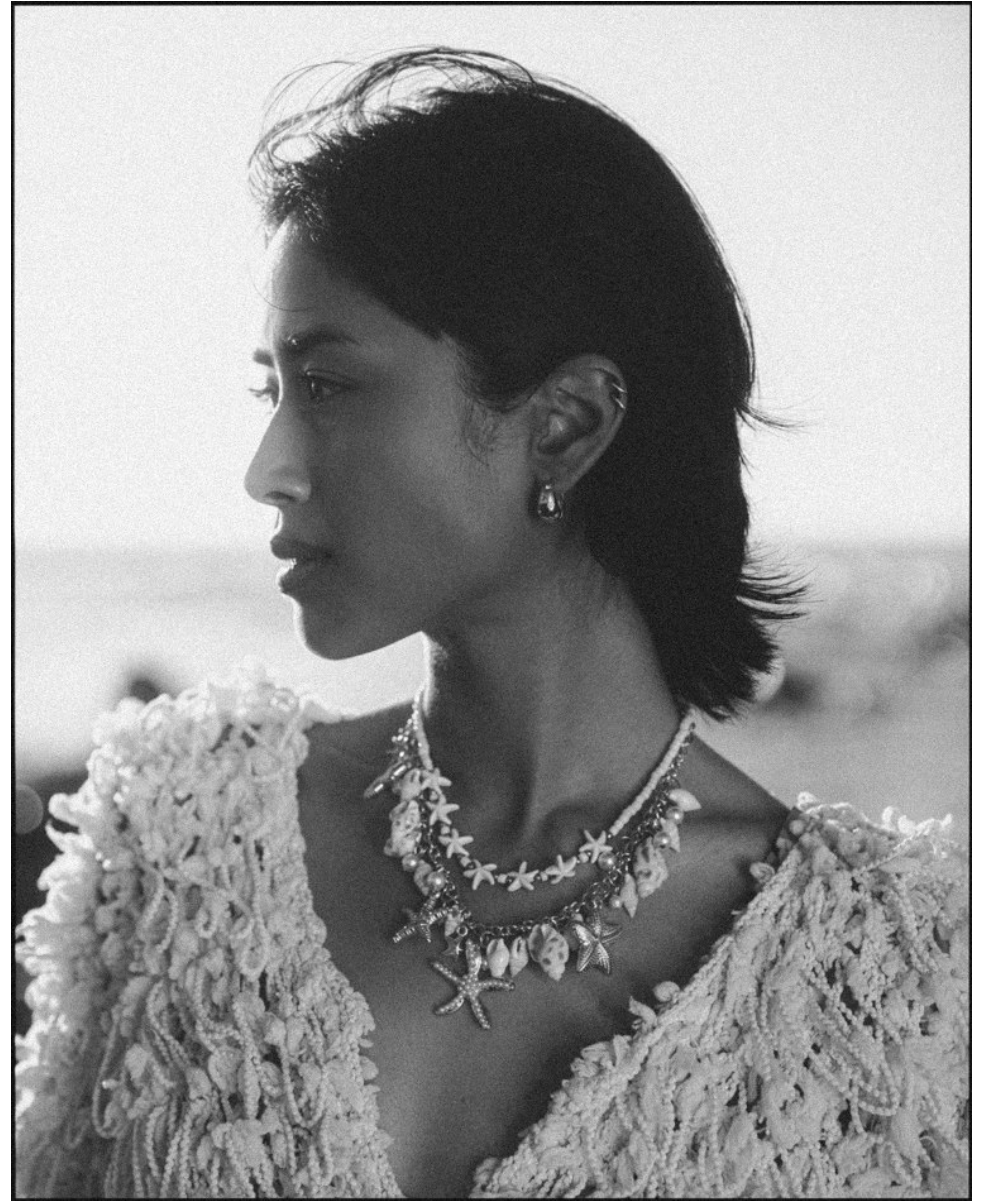

BOSS MODELS

CAPE TOWN

JADE DANIELS

Height: 174cm Bust: 81cm Waist: 61cm Hips: 88cm Shoe: 6 UK Hair: Black Eyes: Brown

BOSS MODELS

CAPE TOWN

JADE DANIELS

Height: 174cm Bust: 81cm Waist: 61cm Hips: 88cm Shoe: 6 UK Hair: Black Eyes: Brown