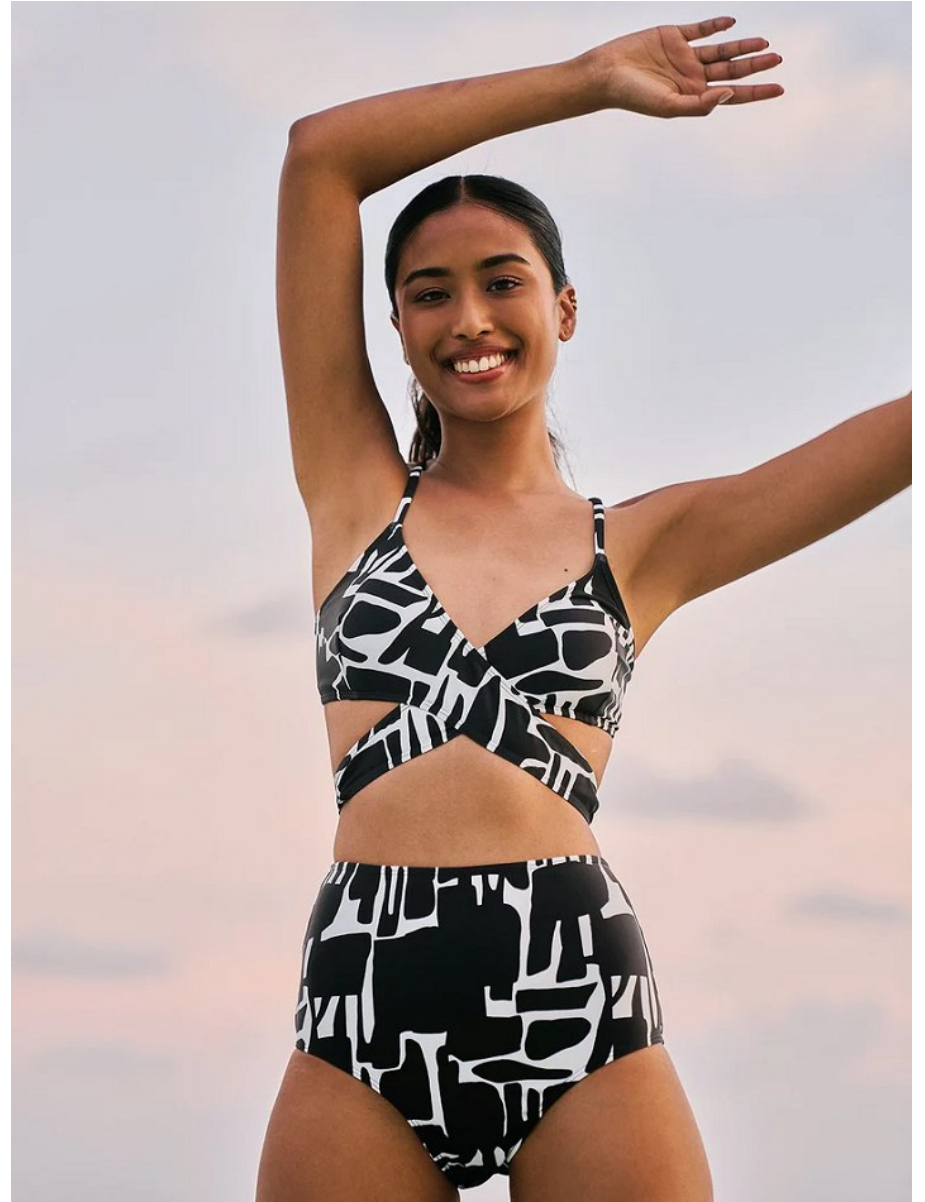

BOSS MODELS

CAPE TOWN

JADE DANIELS

Height: 174cm Bust: 81cm Waist: 61cm Hips: 88cm Shoe: 6 UK Hair: Black Eyes: Brown

BOSS MODELS

CAPE TOWN

JADE DANIELS

Height: 174cm Bust: 81cm Waist: 61cm Hips: 88cm Shoe: 6 UK Hair: Black Eyes: Brown