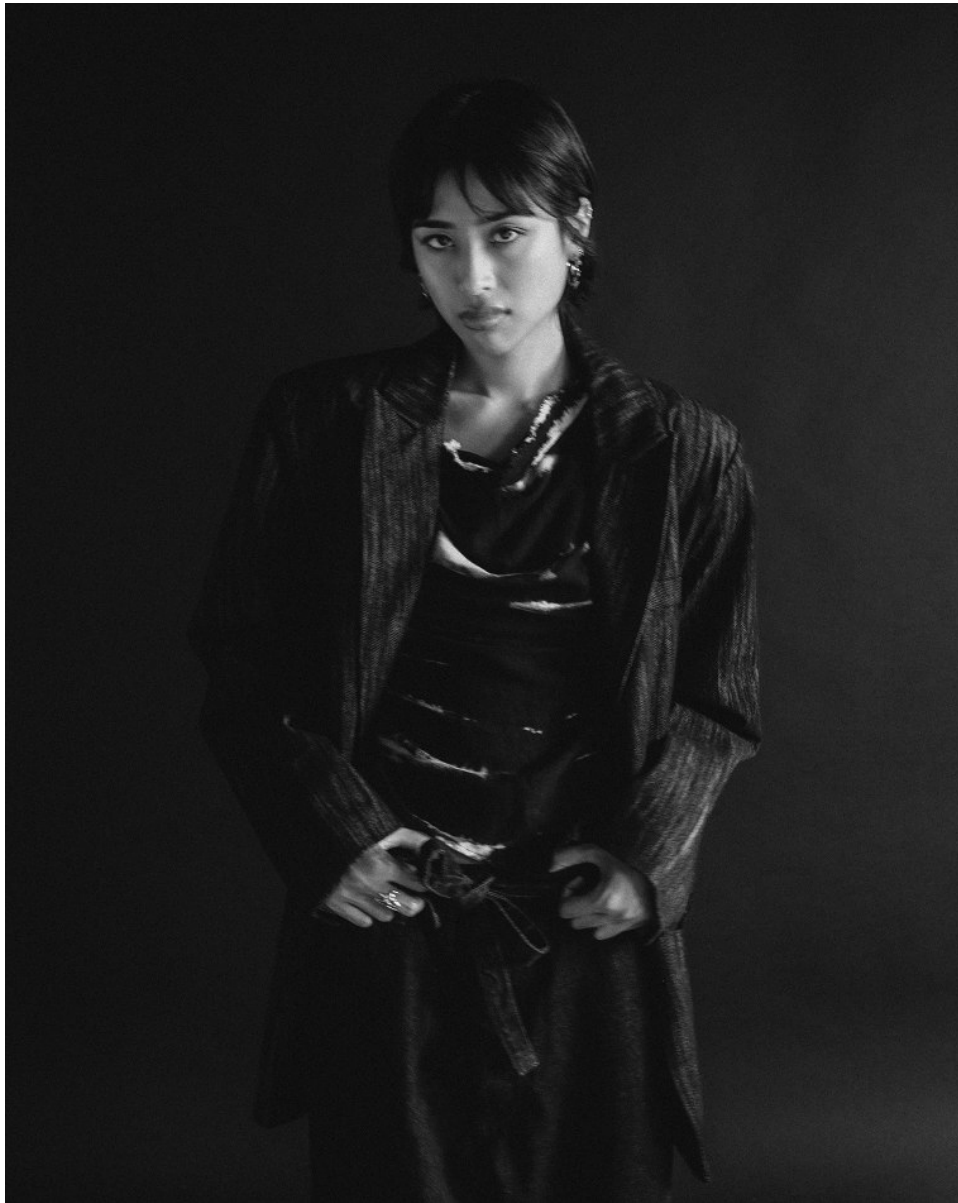

# BOSS MODELS

CAPE TOWN

JADE DANIELS

Height: 174cm Bust: 79cm Waist: 60cm Hips: 88cm Shoe: 6 UK Hair: Black Eyes: Brown