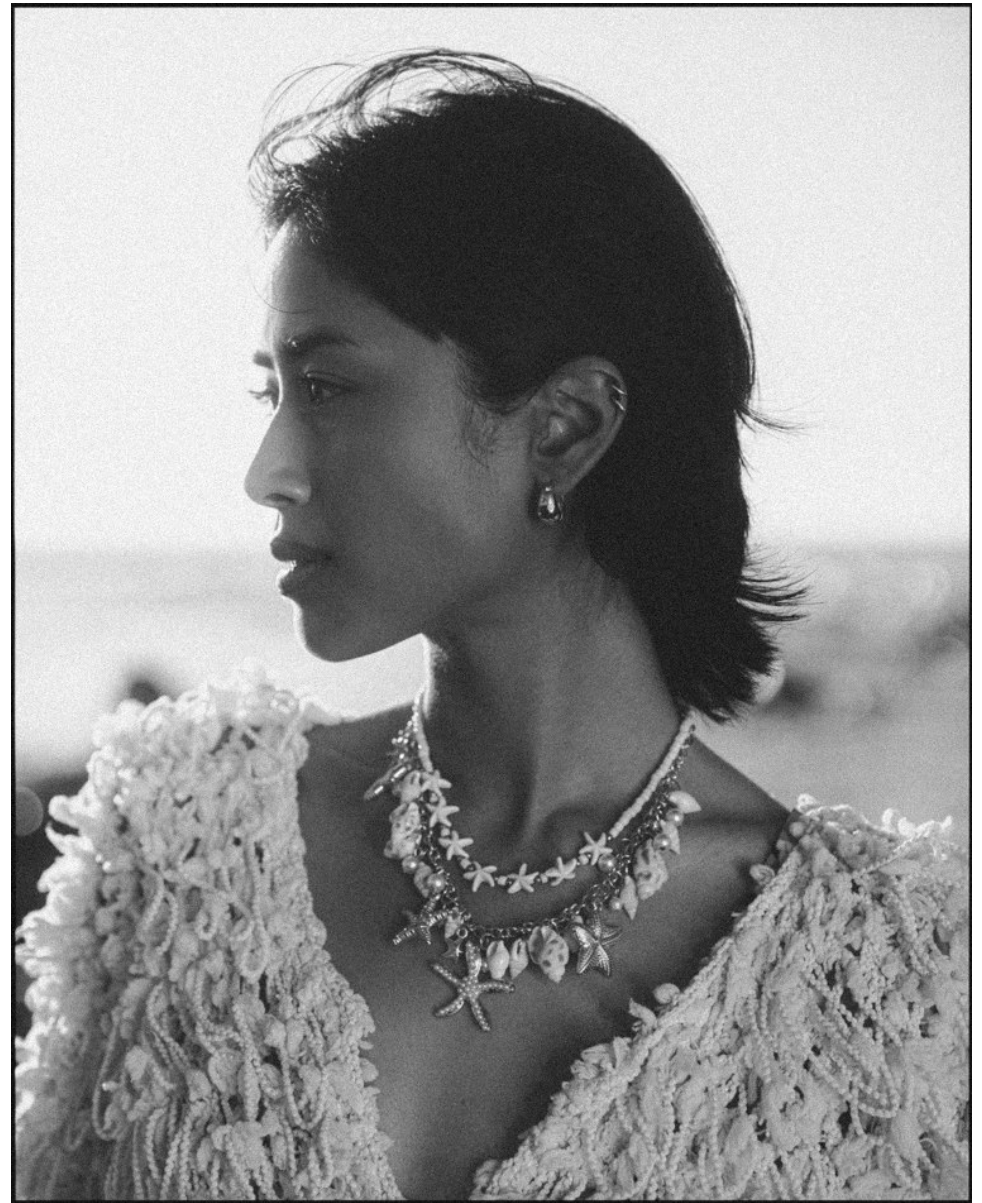

BOSS MODELS

CAPE TOWN

JADE DANIELS

Height: 174cm Bust: 79cm Waist: 60cm Hips: 88cm Shoe: 6 UK Hair: Black Eyes: Brown