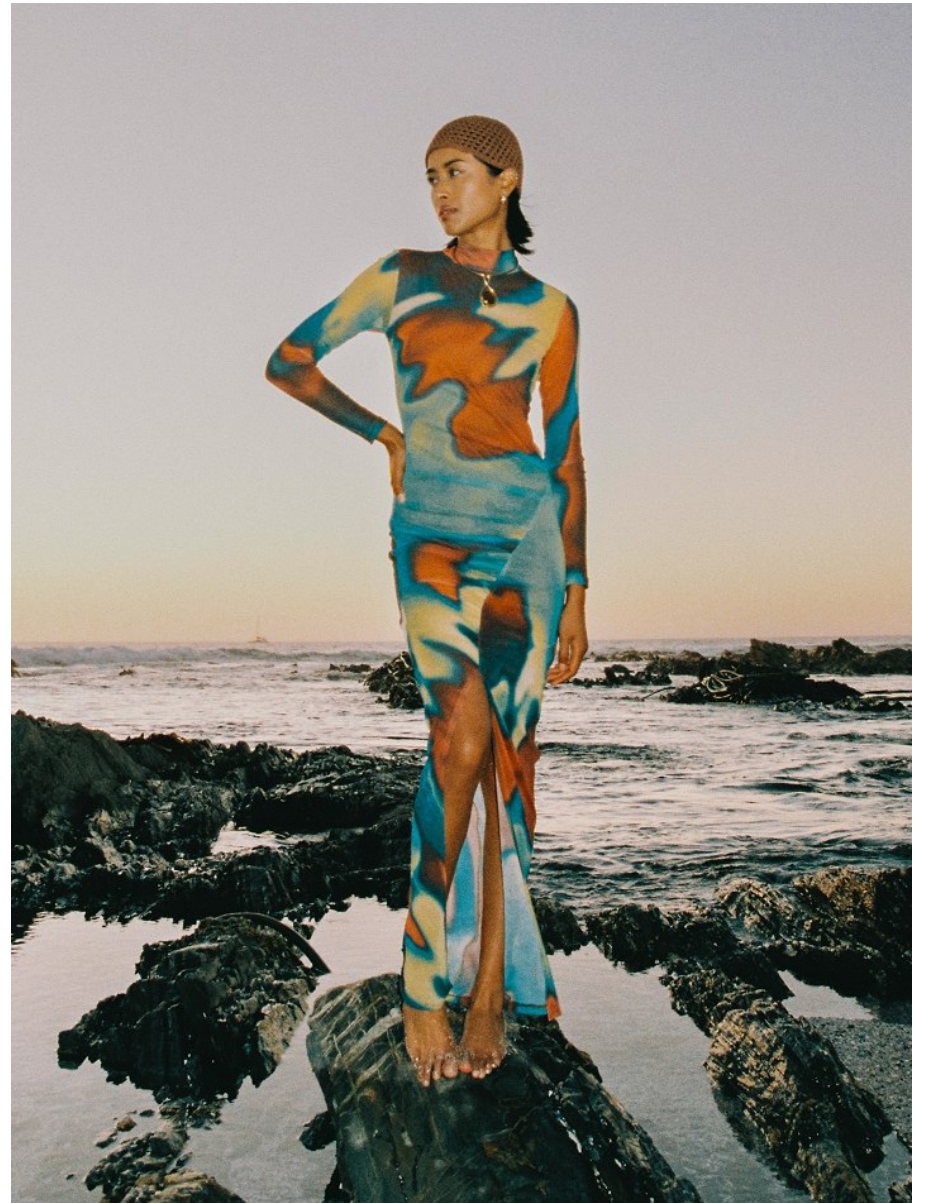

BOSS MODELS

CAPE TOWN

JADE DANIELS

Height: 174cm Bust: 81cm Waist: 61cm Hips: 88cm Shoe: 6 UK Hair: Black Eyes: Brown