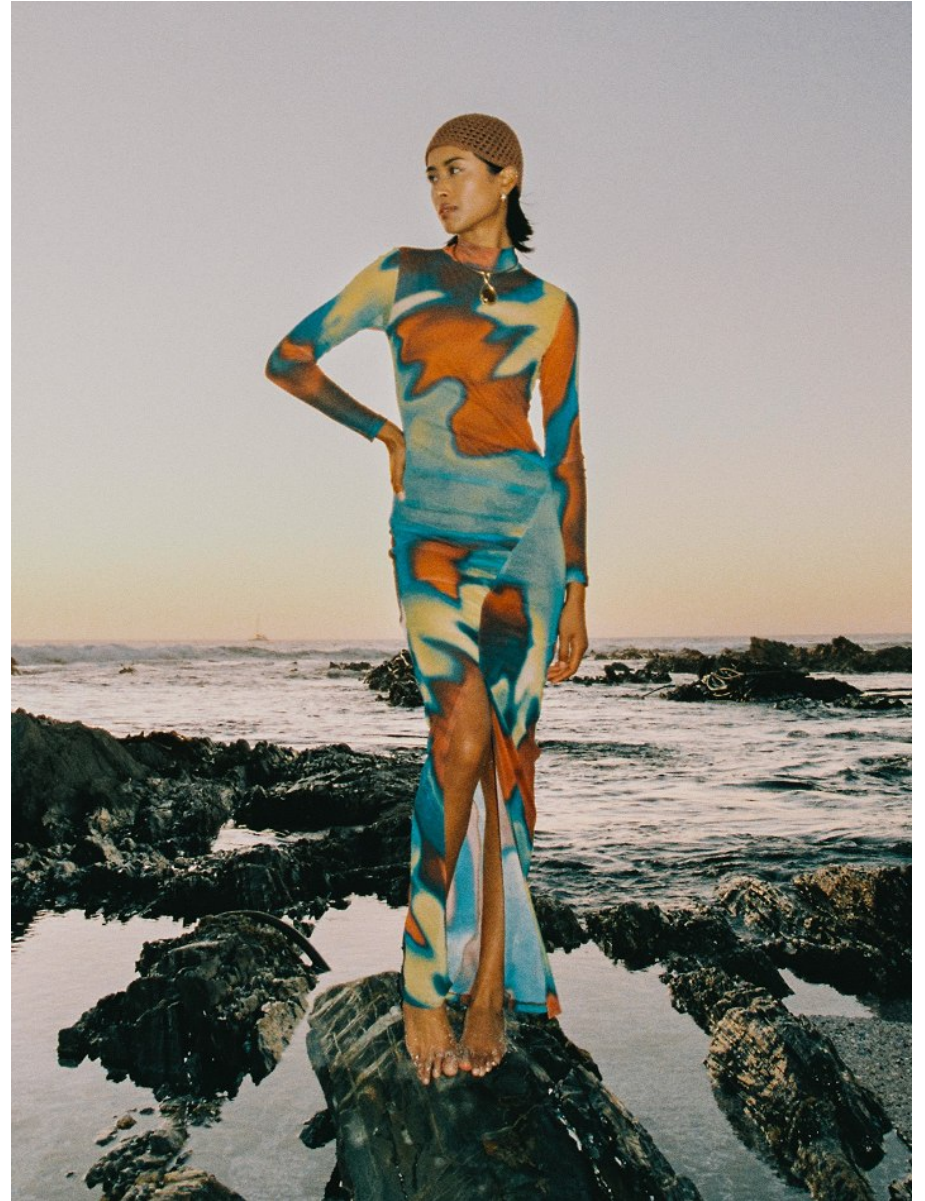

BOSS MODELS

CAPE TOWN

JADE DANIELS

Height: 174cm Bust: 79cm Waist: 60cm Hips: 88cm Shoe: 6 UK Hair: Black Eyes: Brown

BOSS MODELS

CAPE TOWN

JADE DANIELS

Height: 174cm Bust: 79cm Waist: 60cm Hips: 88cm Shoe: 6 UK Hair: Black Eyes: Brown