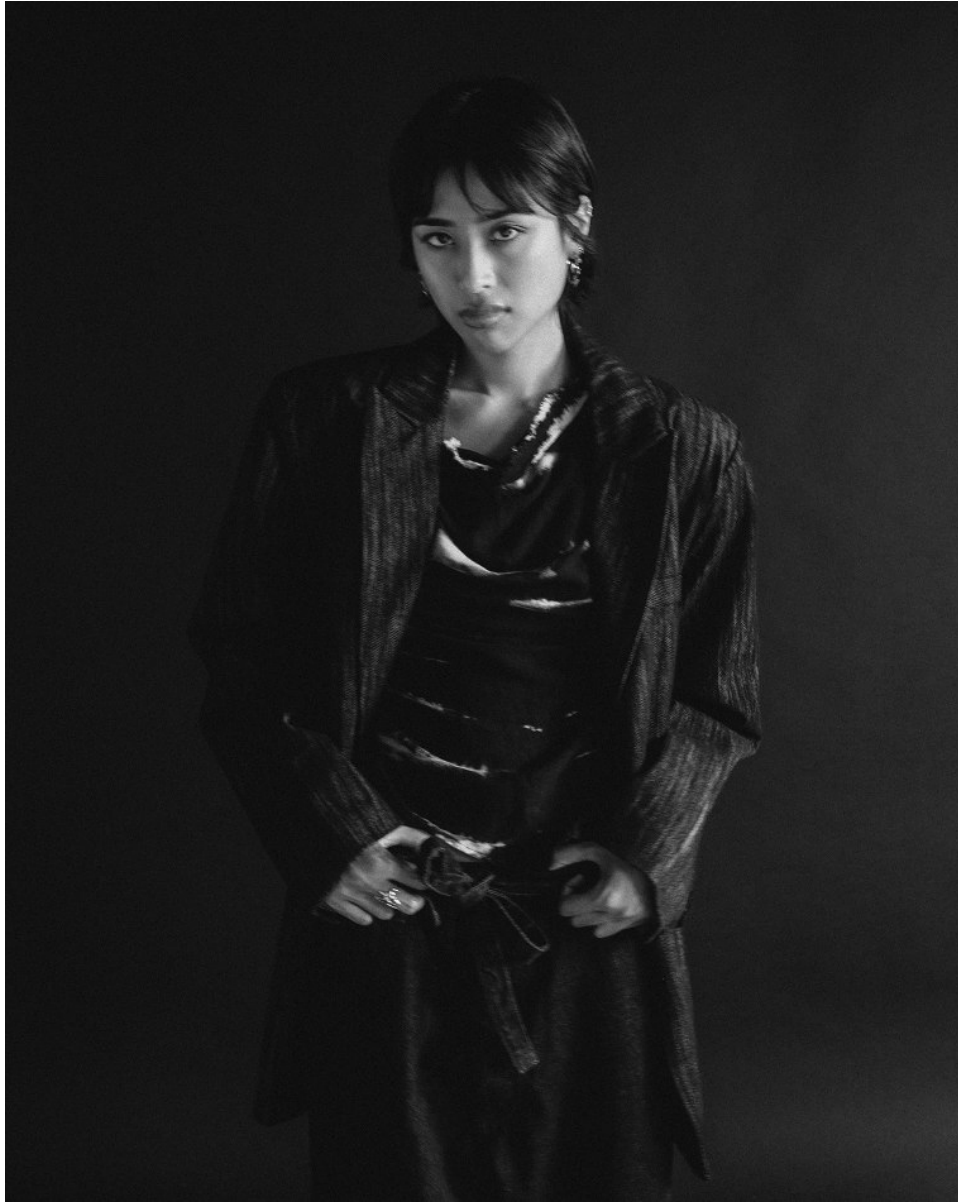

BOSS MODELS

CAPE TOWN

JADE DANIELS

Height: 174cm Bust: 79cm Waist: 60cm Hips: 88cm Shoe: 6 UK Hair: Black Eyes: Brown

BOSS MODELS

CAPE TOWN

JADE DANIELS

Height: 174cm Bust: 79cm Waist: 60cm Hips: 88cm Shoe: 6 UK Hair: Black Eyes: Brown