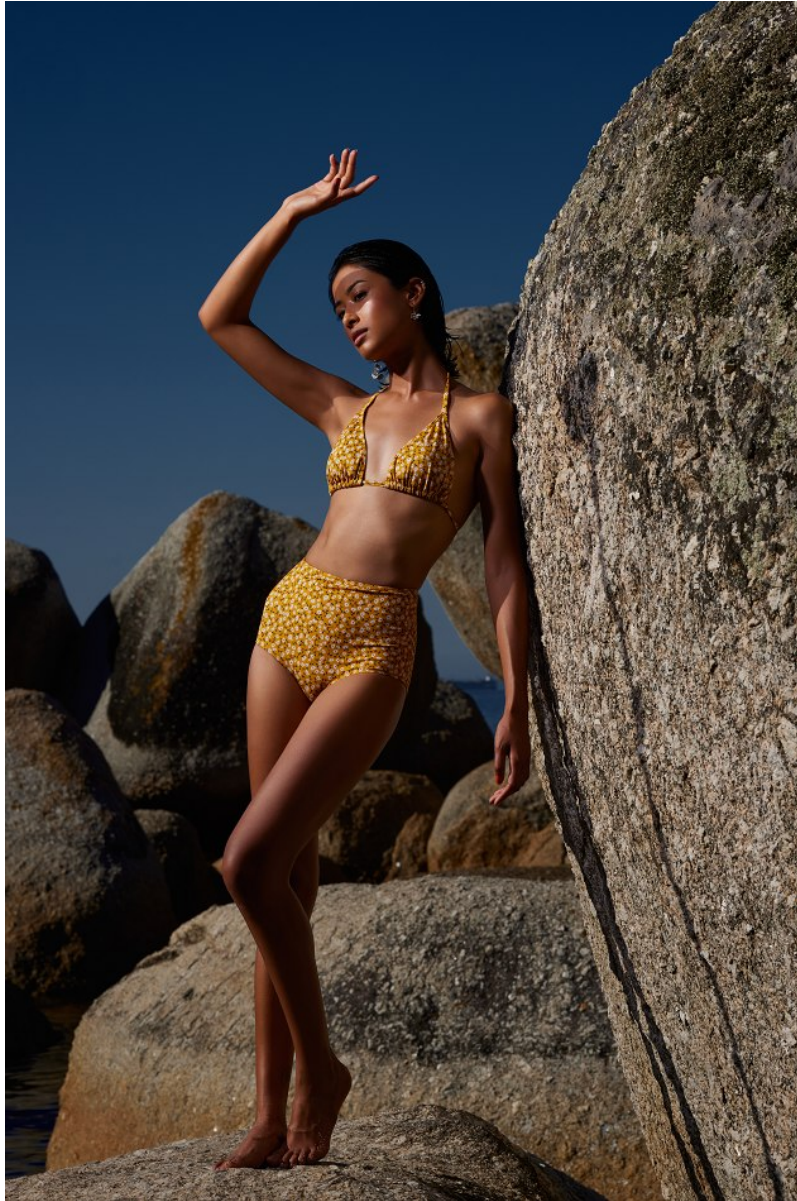

BOSS MODELS

CAPE TOWN

JADE DANIELS

Height: 174cm Bust: 81cm Waist: 61cm Hips: 88cm Shoe: 6 UK Hair: Black Eyes: Brown

BOSS MODELS

CAPE TOWN

JADE DANIELS

Height: 174cm Bust: 81cm Waist: 61cm Hips: 88cm Shoe: 6 UK Hair: Black Eyes: Brown