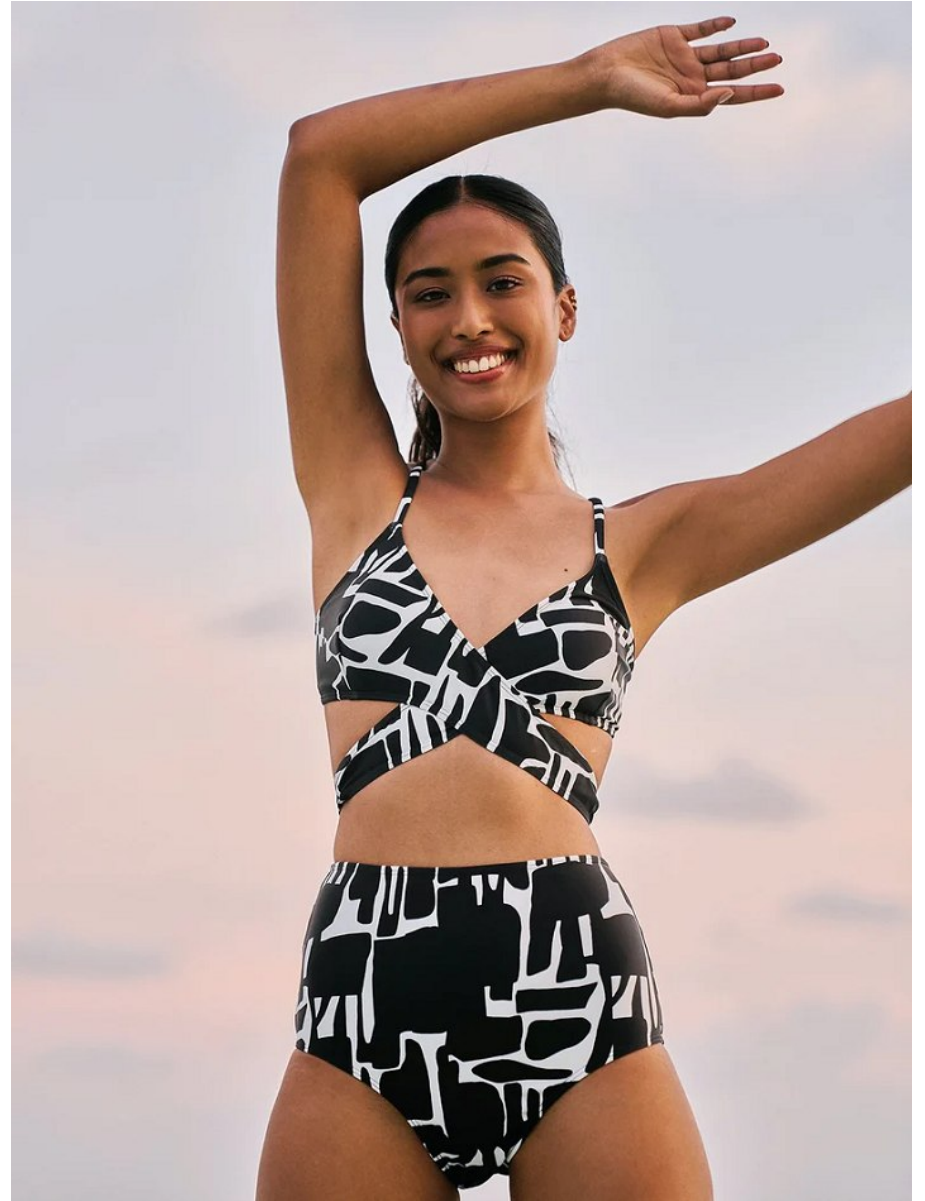

BOSS MODELS

CAPE TOWN

JADE DANIELS

Height: 174cm Bust: 81cm Waist: 61cm Hips: 88cm Shoe: 6 UK Hair: Black Eyes: Brown