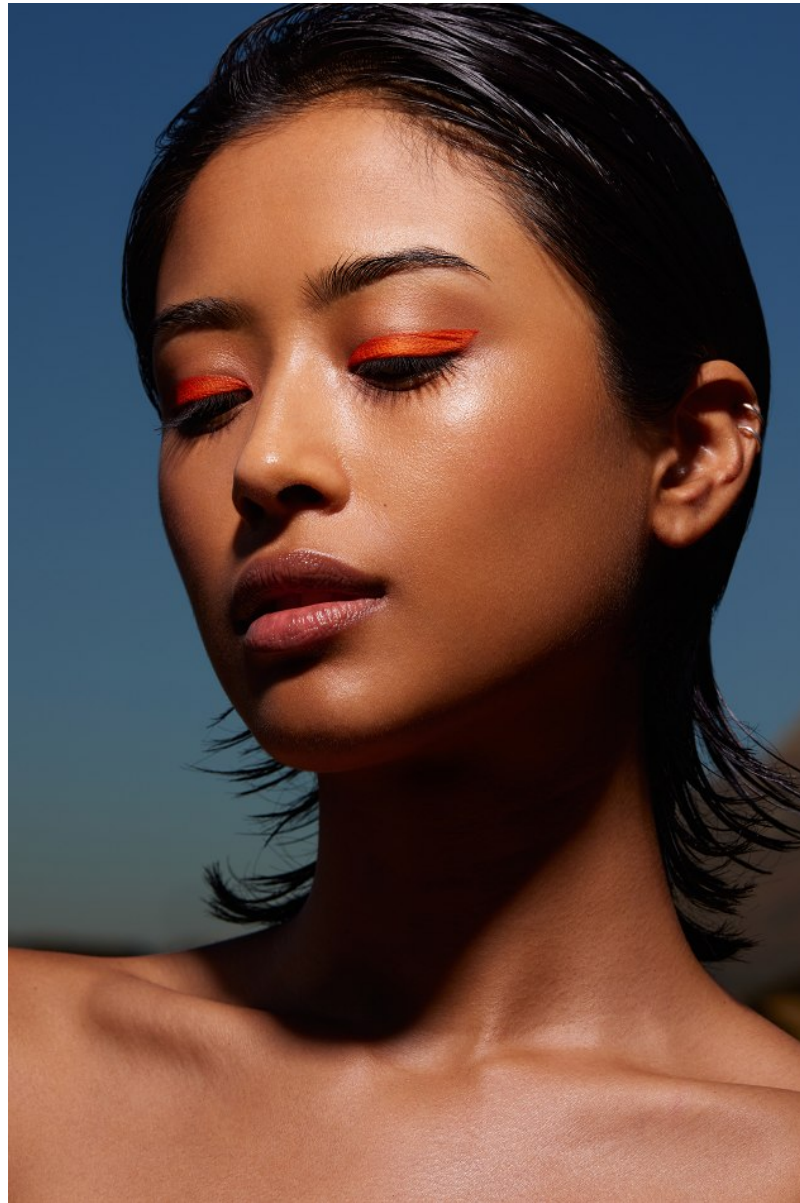

BOSS MODELS

CAPE TOWN

JADE DANIELS

Height: 174cm Bust: 81cm Waist: 61cm Hips: 88cm Shoe: 6 UK Hair: Black Eyes: Brown

BOSS MODELS

CAPE TOWN

JADE DANIELS

Height: 174cm Bust: 81cm Waist: 61cm Hips: 88cm Shoe: 6 UK Hair: Black Eyes: Brown