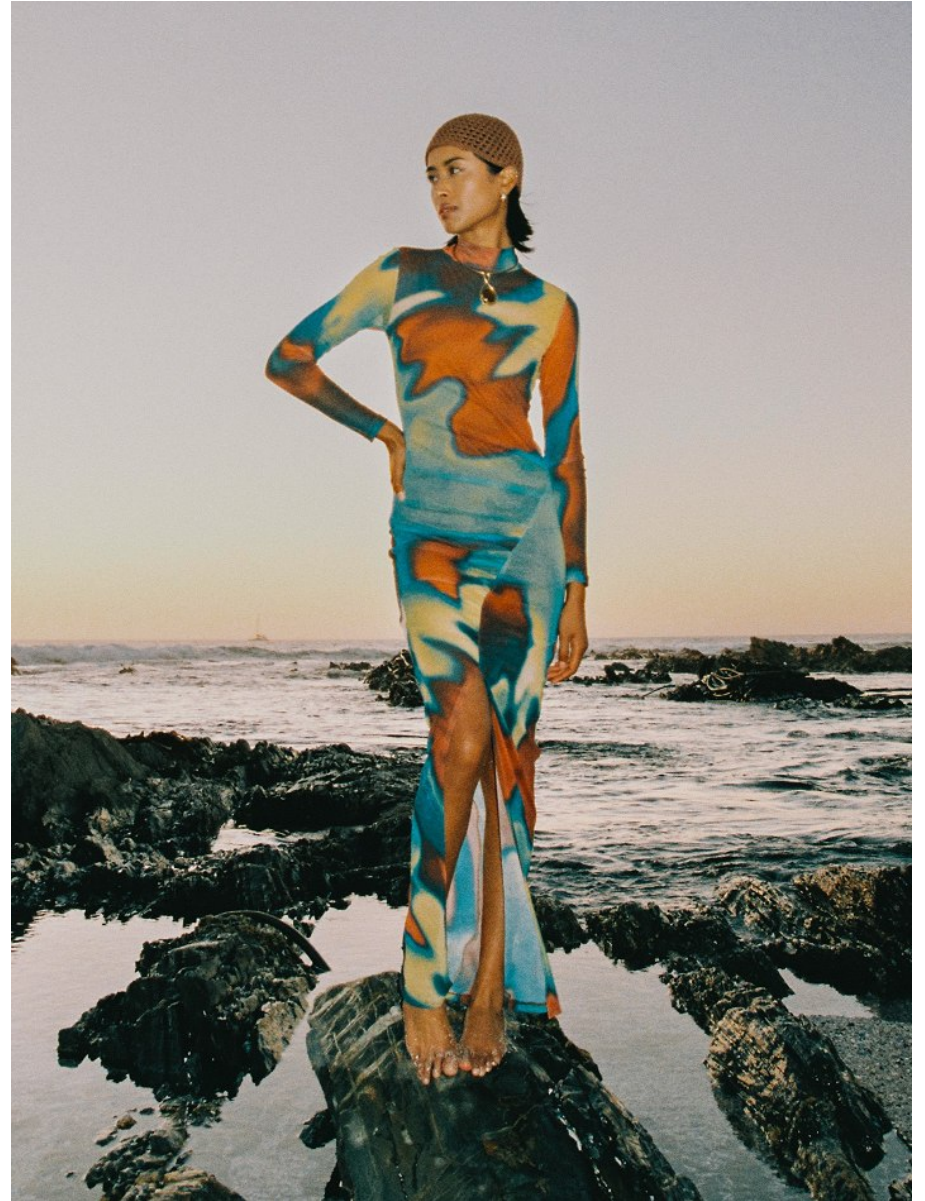

BOSS MODELS

CAPE TOWN

JADE DANIELS

Height: 174cm Bust: 79cm Waist: 60cm Hips: 88cm Shoe: 6 UK Hair: Black Eyes: Brown