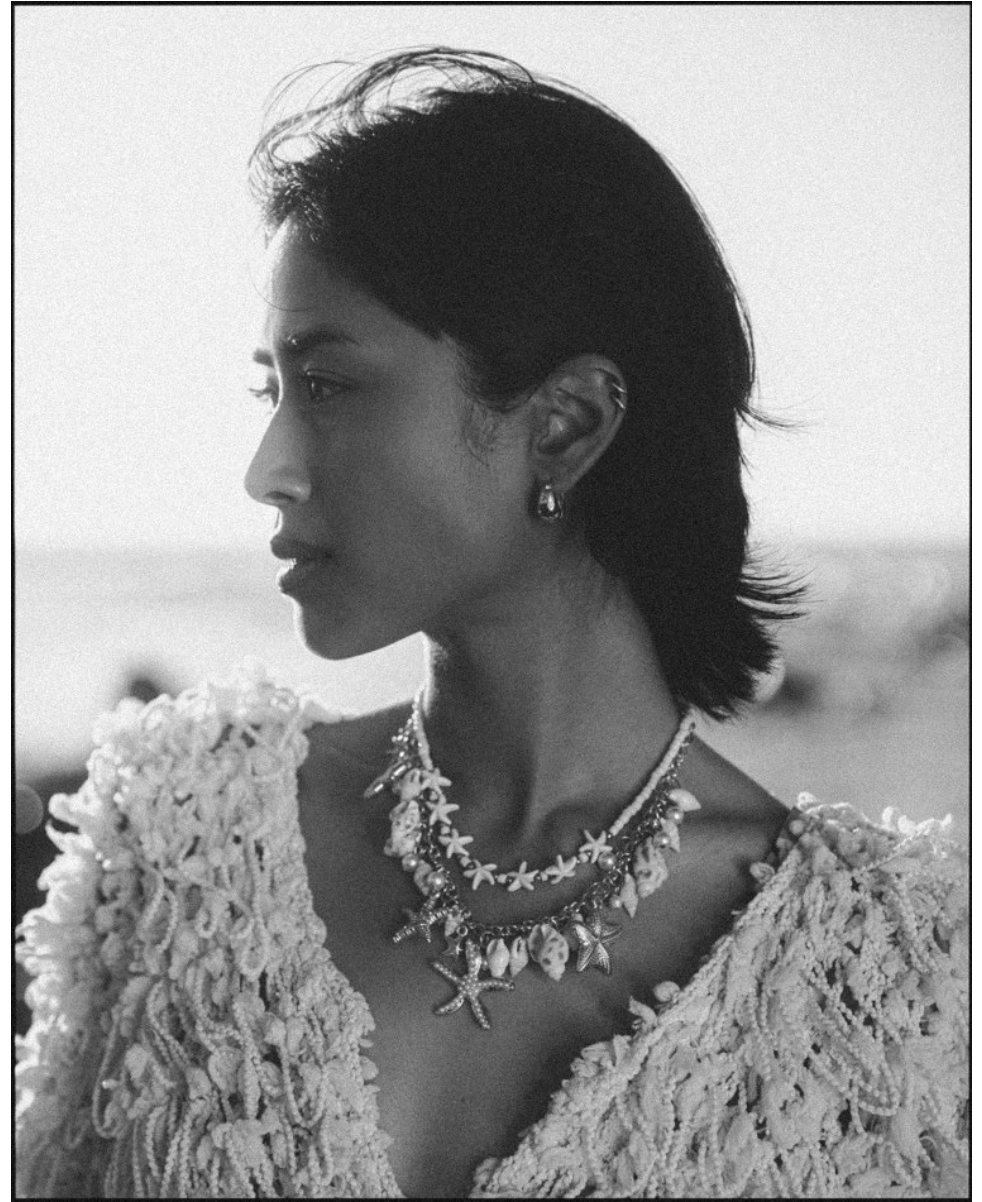

BOSS MODELS

CAPE TOWN

JADE DANIELS

Height: 174cm Bust: 79cm Waist: 60cm Hips: 88cm Shoe: 6 UK Hair: Black Eyes: Brown