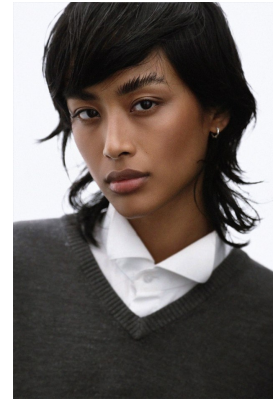

BOSS MODELS

CAPE TOWN

JADE DANIELS

Height: 174cm Bust: 81cm Waist: 61cm Hips: 88cm Shoe: 6 UK Hair: Black Eyes: Brown

BOSS MODELS

CAPE TOWN

JADE DANIELS

Height: 174cm Bust: 81cm Waist: 61cm Hips: 88cm Shoe: 6 UK Hair: Black Eyes: Brown

BOSS MODELS

CAPE TOWN

Image: Jade Daniels represented by Boss Models Cape Town

JADE DANIELS

Height: 174cm Bust: 81cm Waist: 61cm Hips: 88cm Shoe: 6 UK Hair: Black Eyes: Brown