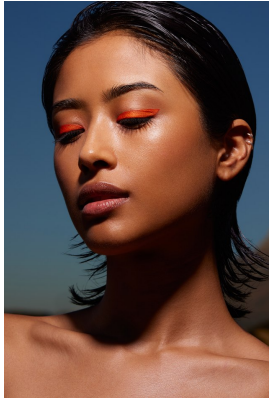

BOSS MODELS

CAPE TOWN

Image: Jade Daniels represented by Boss Models Cape Town

JADE DANIELS

Height: 174cm Bust: 81cm Waist: 61cm Hips: 88cm Shoe: 6 UK Hair: Black Eyes: Brown