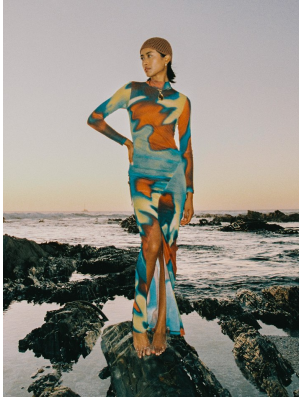

# BOSS MODELS

CAPE TOWN

Image: Jade Daniels represented by Boss Models Cape Town