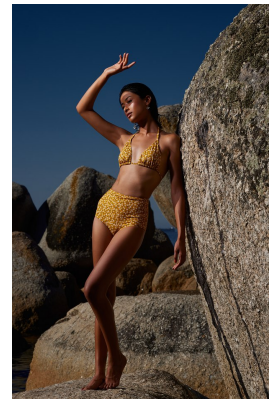

# BOSS MODELS

CAPE TOWN

## JADE DANIELS

Height: 174cm Bust: 81cm Waist: 61cm Hips: 88cm Shoe: 6 UK Hair: Black Eyes: Brown