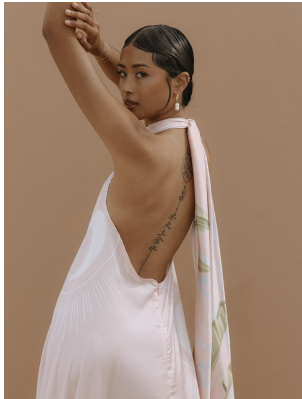

BOSS MODELS

CAPE TOWN

JADE DANIELS

Height: 174cm Bust: 79cm Waist: 60cm Hips: 88cm Shoe: 6 UK Hair: Black Eyes: Brown

BOSS MODELS

CAPE TOWN

JADE DANIELS

Height: 174cm Bust: 79cm Waist: 60cm Hips: 88cm Shoe: 6 UK Hair: Black Eyes: Brown

BOSS MODELS

CAPE TOWN

Image: Jade Daniels represented by Boss Models Cape Town

JADE DANIELS

Height: 174cm Bust: 79cm Waist: 60cm Hips: 88cm Shoe: 6 UK Hair: Black Eyes: Brown