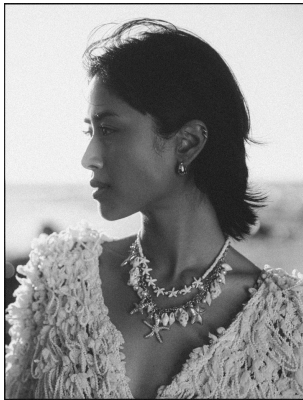

# BOSS MODELS

CAPE TOWN

## JADE DANIELS

Height: 174cm Bust: 81cm Waist: 61cm Hips: 88cm Shoe: 6 UK Hair: Black Eyes: Brown