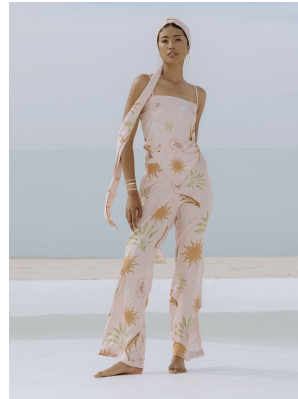

BOSS MODELS

CAPE TOWN

JADE DANIELS

Height: 174cm Bust: 81cm Waist: 61cm Hips: 88cm Shoe: 6 UK Hair: Black Eyes: Brown

BOSS MODELS

CAPE TOWN

JADE DANIELS

Height: 174cm Bust: 81cm Waist: 61cm Hips: 88cm Shoe: 6 UK Hair: Black Eyes: Brown

BOSS MODELS

CAPE TOWN

Image: Jade Daniels represented by Boss Models Cape Town

JADE DANIELS

Height: 174cm Bust: 81cm Waist: 61cm Hips: 88cm Shoe: 6 UK Hair: Black Eyes: Brown