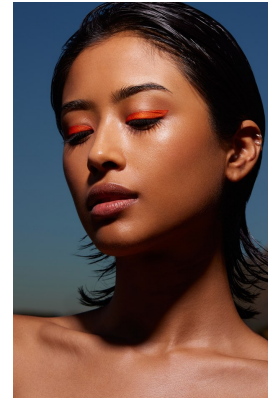

BOSS MODELS

CAPE TOWN

Image: Jade Daniels represented by Boss Models Cape Town