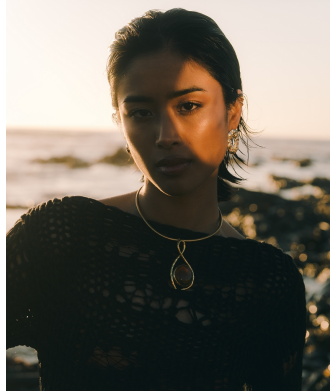

BOSS MODELS

CAPE TOWN

JADE DANIELS

Height: 174cm Bust: 79cm Waist: 60cm Hips: 88cm Shoe: 6 UK Hair: Black Eyes: Brown

BOSS MODELS

CAPE TOWN

JADE DANIELS

Height: 174cm Bust: 79cm Waist: 60cm Hips: 88cm Shoe: 6 UK Hair: Black Eyes: Brown

BOSS MODELS

CAPE TOWN

Image: Jade Daniels represented by Boss Models Cape Town

JADE DANIELS

Height: 174cm Bust: 79cm Waist: 60cm Hips: 88cm Shoe: 6 UK Hair: Black Eyes: Brown