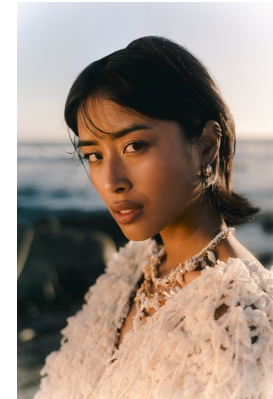

BOSS MODELS

CAPE TOWN

JADE DANIELS

Height: 174cm Bust: 79cm Waist: 60cm Hips: 88cm Shoe: 6 UK Hair: Black Eyes: Brown

BOSS MODELS

CAPE TOWN

JADE DANIELS

Height: 174cm Bust: 79cm Waist: 60cm Hips: 88cm Shoe: 6 UK Hair: Black Eyes: Brown

BOSS MODELS

CAPE TOWN

Image: Jade Daniels represented by Boss Models Cape Town

JADE DANIELS

Height: 174cm Bust: 79cm Waist: 60cm Hips: 88cm Shoe: 6 UK Hair: Black Eyes: Brown