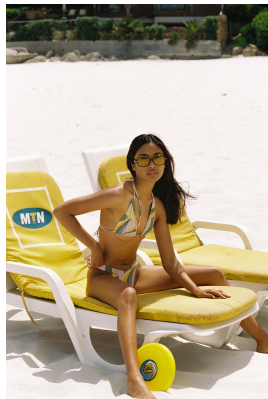

# BOSS MODELS

CAPE TOWN

## JADE DANIELS

Height: 174cm Bust: 81cm Waist: 61cm Hips: 88cm Shoe: 6 UK Hair: Black Eyes: Brown