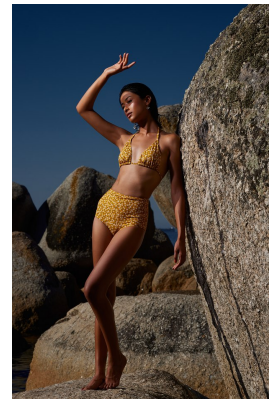

BOSS MODELS

CAPE TOWN

JADE DANIELS

Height: 174cm Bust: 81cm Waist: 61cm Hips: 88cm Shoe: 6 UK Hair: Black Eyes: Brown

BOSS MODELS

CAPE TOWN

JADE DANIELS

Height: 174cm Bust: 81cm Waist: 61cm Hips: 88cm Shoe: 6 UK Hair: Black Eyes: Brown

BOSS MODELS

CAPE TOWN

Image: Jade Daniels represented by Boss Models Cape Town

JADE DANIELS

Height: 174cm Bust: 81cm Waist: 61cm Hips: 88cm Shoe: 6 UK Hair: Black Eyes: Brown