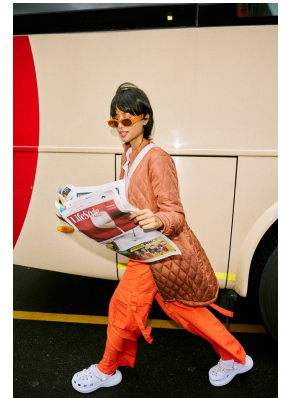

# BOSS MODELS

CAPE TOWN

## JADE DANIELS

Height: 174cm Bust: 81cm Waist: 61cm Hips: 88cm Shoe: 6 UK Hair: Black Eyes: Brown