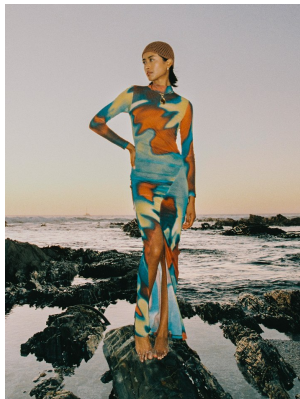

BOSS MODELS

CAPE TOWN

JADE DANIELS

Height: 174cm Bust: 79cm Waist: 60cm Hips: 88cm Shoe: 6 UK Hair: Black Eyes: Brown

BOSS MODELS

CAPE TOWN

JADE DANIELS

Height: 174cm Bust: 79cm Waist: 60cm Hips: 88cm Shoe: 6 UK Hair: Black Eyes: Brown

BOSS MODELS

CAPE TOWN

Image: Jade Daniels represented by Boss Models Cape Town

JADE DANIELS

Height: 174cm Bust: 79cm Waist: 60cm Hips: 88cm Shoe: 6 UK Hair: Black Eyes: Brown