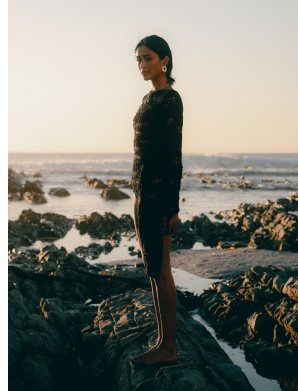

BOSS MODELS

CAPE TOWN

JADE DANIELS

Height: 174cm Bust: 79cm Waist: 60cm Hips: 88cm Shoe: 6 UK Hair: Black Eyes: Brown

BOSS MODELS

CAPE TOWN

JADE DANIELS

Height: 174cm Bust: 79cm Waist: 60cm Hips: 88cm Shoe: 6 UK Hair: Black Eyes: Brown

BOSS MODELS

CAPE TOWN

Image: Jade Daniels represented by Boss Models Cape Town

JADE DANIELS

Height: 174cm Bust: 79cm Waist: 60cm Hips: 88cm Shoe: 6 UK Hair: Black Eyes: Brown