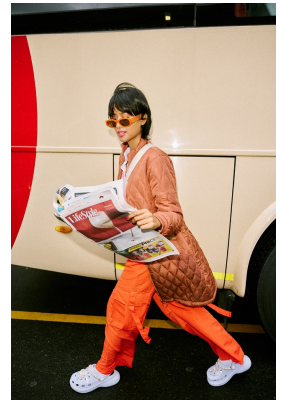

BOSS MODELS

CAPE TOWN

JADE DANIELS

Height: 174cm Bust: 81cm Waist: 61cm Hips: 88cm Shoe: 6 UK Hair: Black Eyes: Brown

BOSS MODELS

CAPE TOWN

JADE DANIELS

Height: 174cm Bust: 81cm Waist: 61cm Hips: 88cm Shoe: 6 UK Hair: Black Eyes: Brown

BOSS MODELS

CAPE TOWN

Image: Jade Daniels represented by Boss Models Cape Town

JADE DANIELS

Height: 174cm Bust: 81cm Waist: 61cm Hips: 88cm Shoe: 6 UK Hair: Black Eyes: Brown