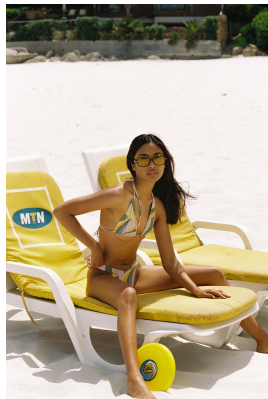

BOSS MODELS

CAPE TOWN

JADE DANIELS

Height: 174cm Bust: 81cm Waist: 61cm Hips: 88cm Shoe: 6 UK Hair: Black Eyes: Brown

BOSS MODELS

CAPE TOWN

JADE DANIELS

Height: 174cm Bust: 81cm Waist: 61cm Hips: 88cm Shoe: 6 UK Hair: Black Eyes: Brown

BOSS MODELS

CAPE TOWN

Image: Jade Daniels represented by Boss Models Cape Town

JADE DANIELS

Height: 174cm Bust: 81cm Waist: 61cm Hips: 88cm Shoe: 6 UK Hair: Black Eyes: Brown