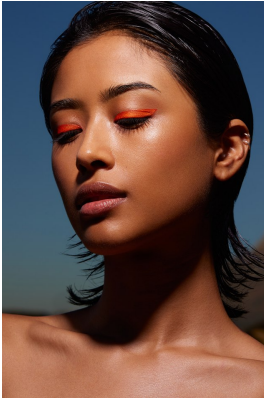

BOSS MODELS

CAPE TOWN

JADE DANIELS

Height: 174cm Bust: 81cm Waist: 61cm Hips: 88cm Shoe: 6 UK Hair: Black Eyes: Brown

BOSS MODELS

CAPE TOWN

JADE DANIELS

Height: 174cm Bust: 81cm Waist: 61cm Hips: 88cm Shoe: 6 UK Hair: Black Eyes: Brown

BOSS MODELS

CAPE TOWN

Image: Jade Daniels represented by Boss Models Cape Town

JADE DANIELS

Height: 174cm Bust: 81cm Waist: 61cm Hips: 88cm Shoe: 6 UK Hair: Black Eyes: Brown