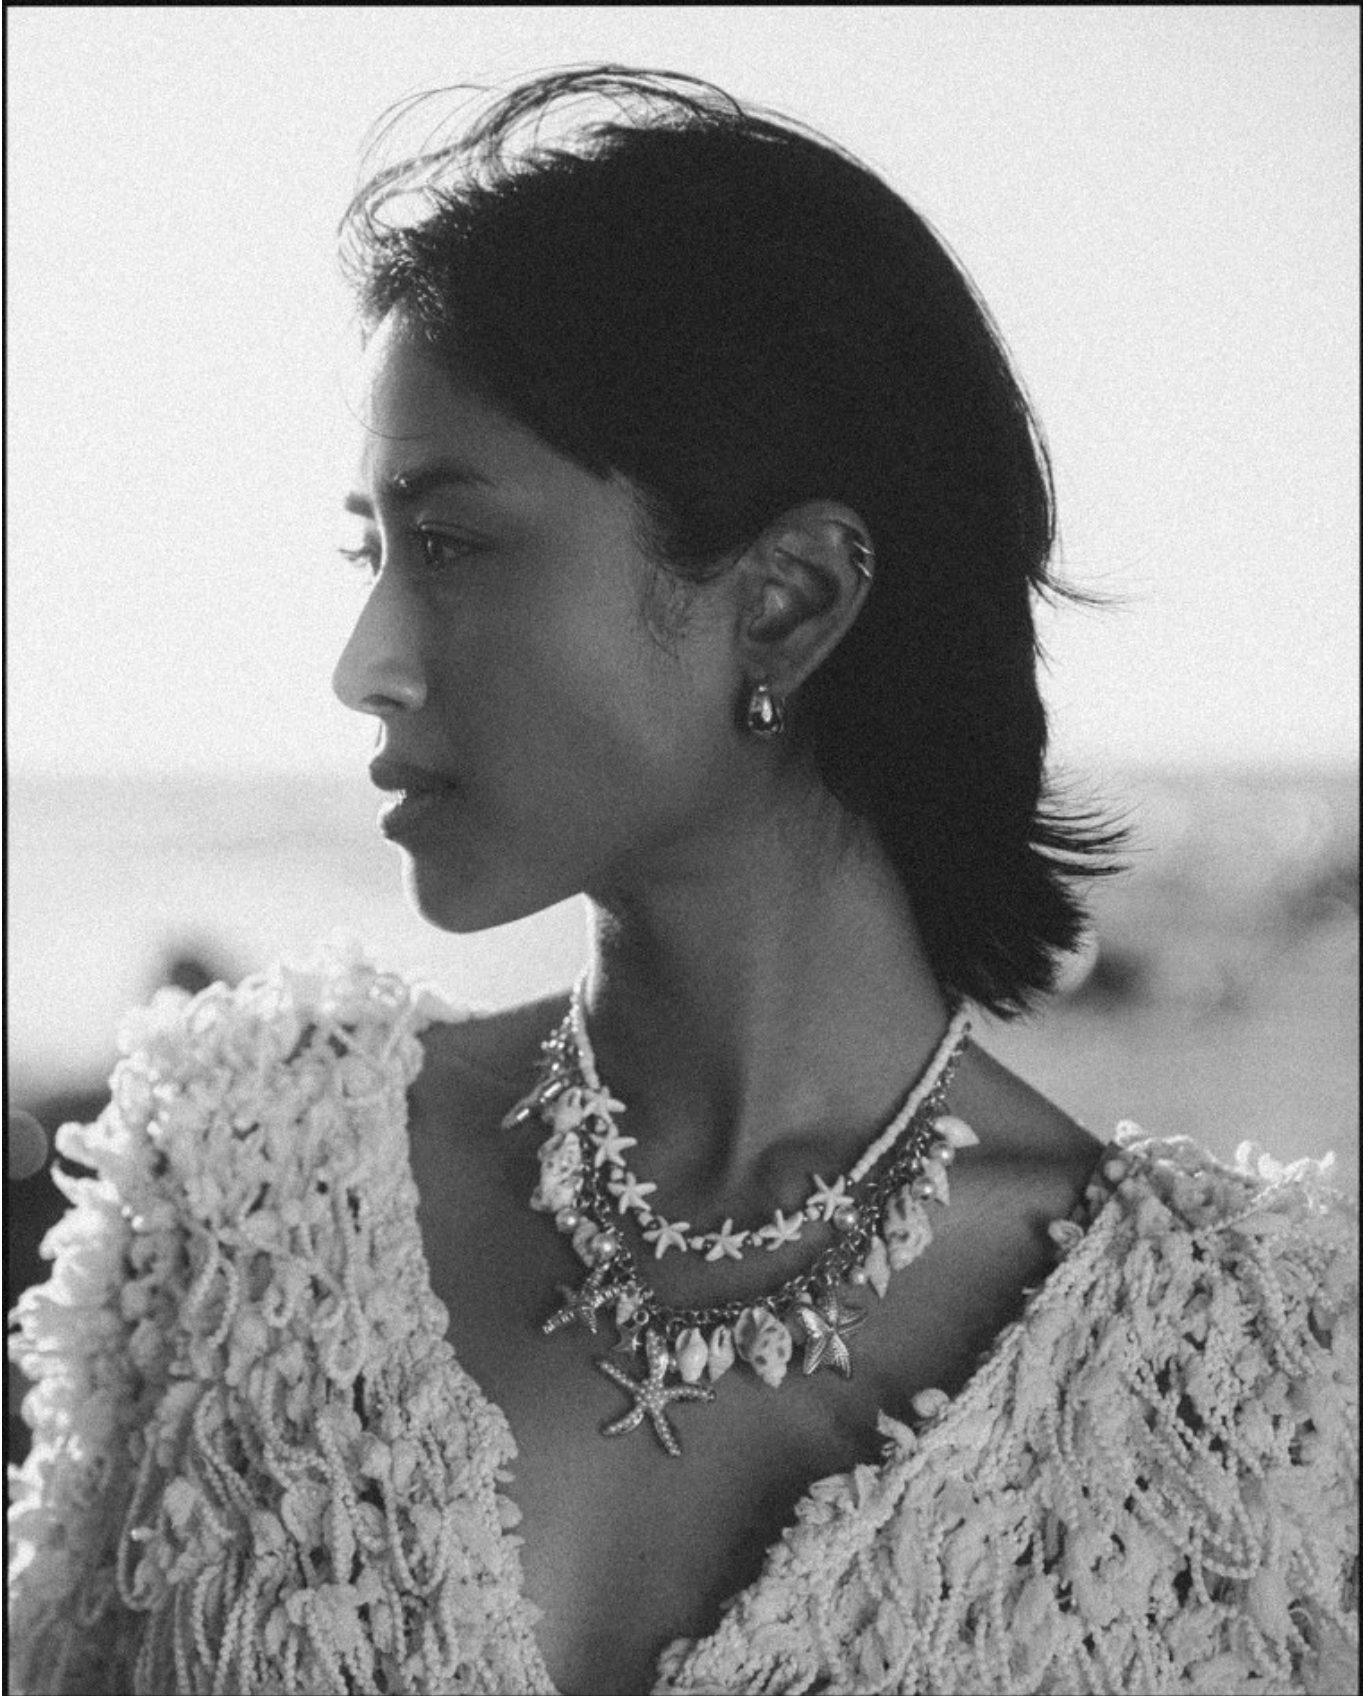

JADE DANIELS

BOSS MODELS

CAPE TOWN

Height: 174cm Bust: 81cm Waist: 61cm Hips: 88cm Shoe: 6 UK Hair: Black Eyes: Brown