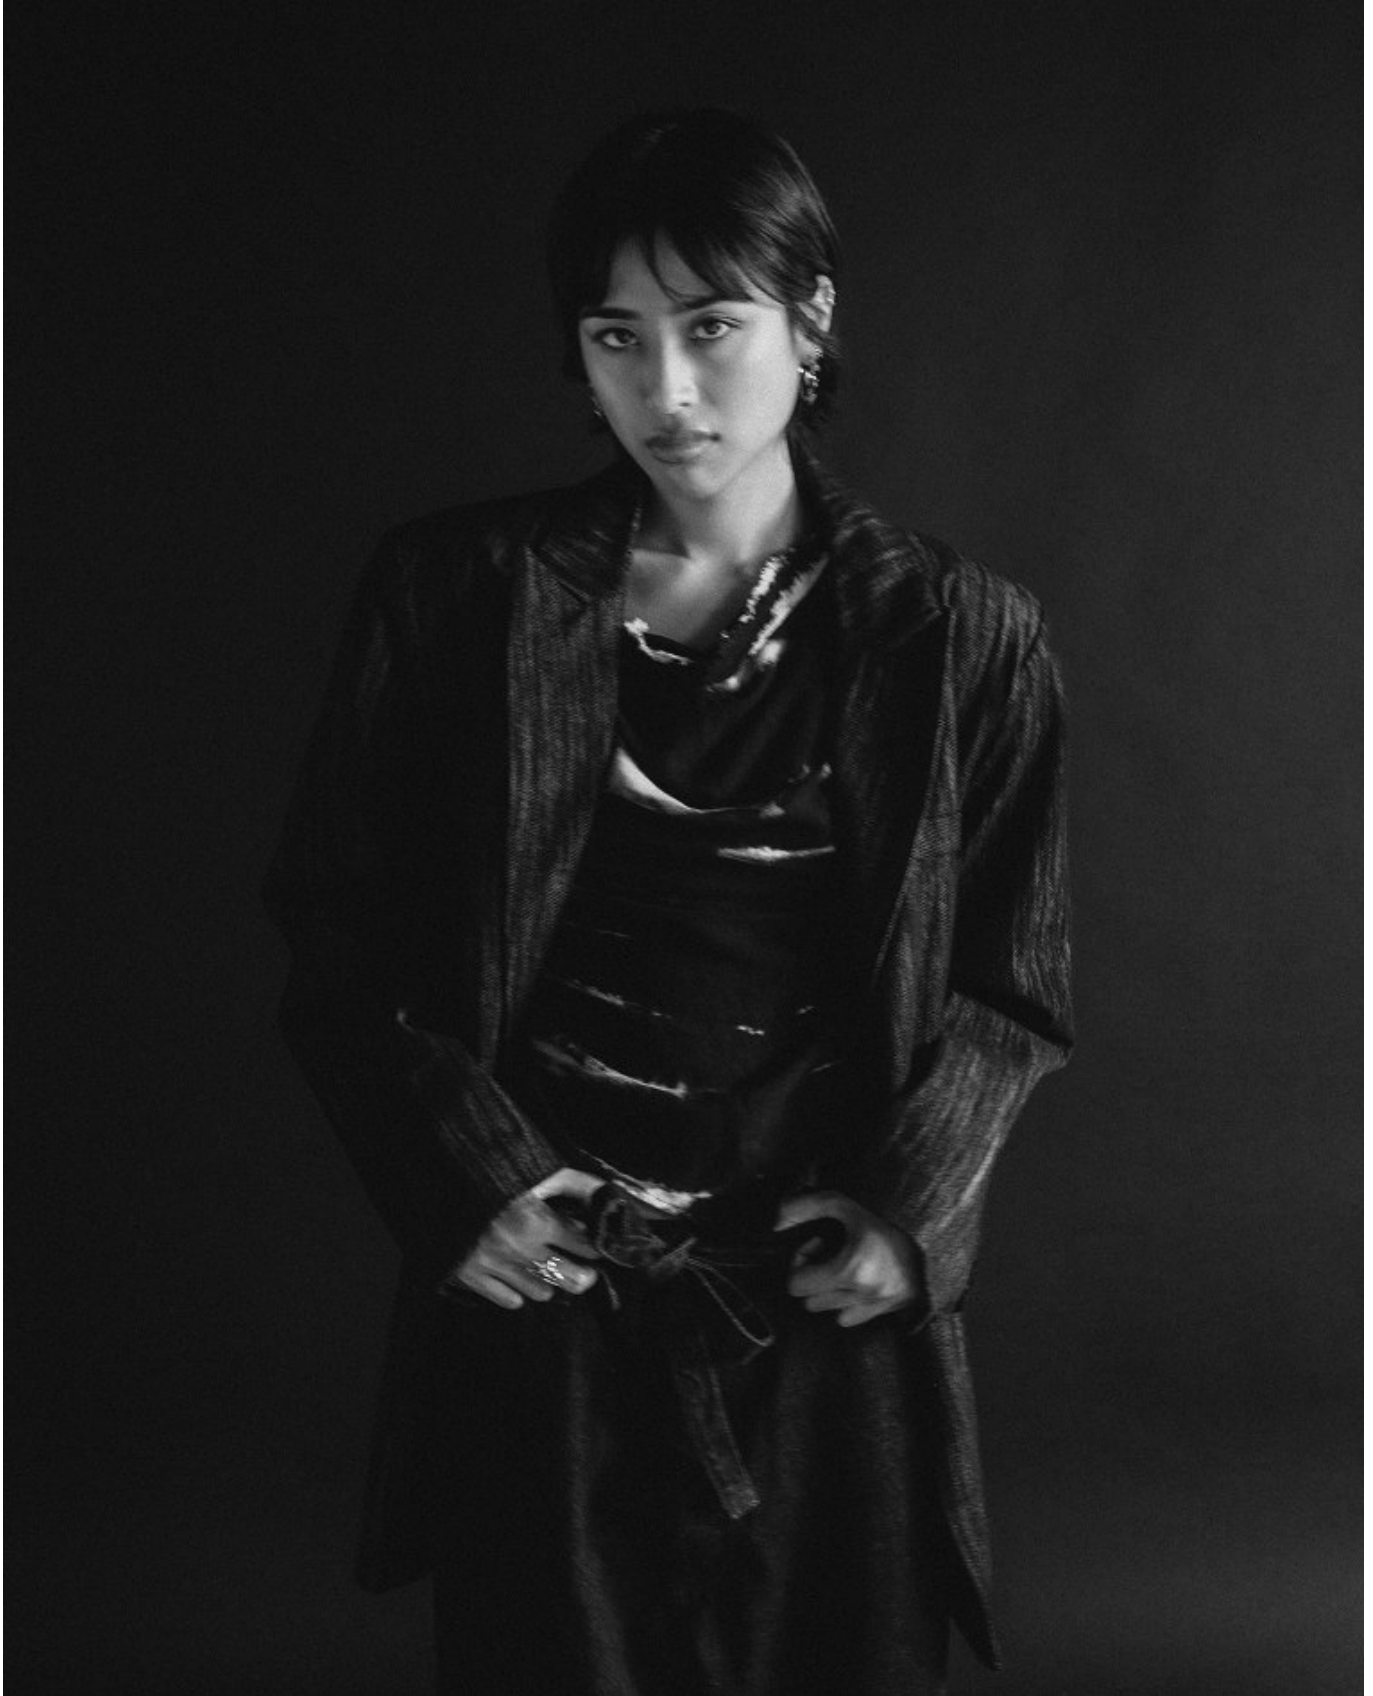

# BOSS MODELS

CAPE TOWN

JADE DANIELS

Height: 174cm Bust: 79cm Waist: 60cm Hips: 88cm Shoe: 6 UK Hair: Black Eyes: Brown