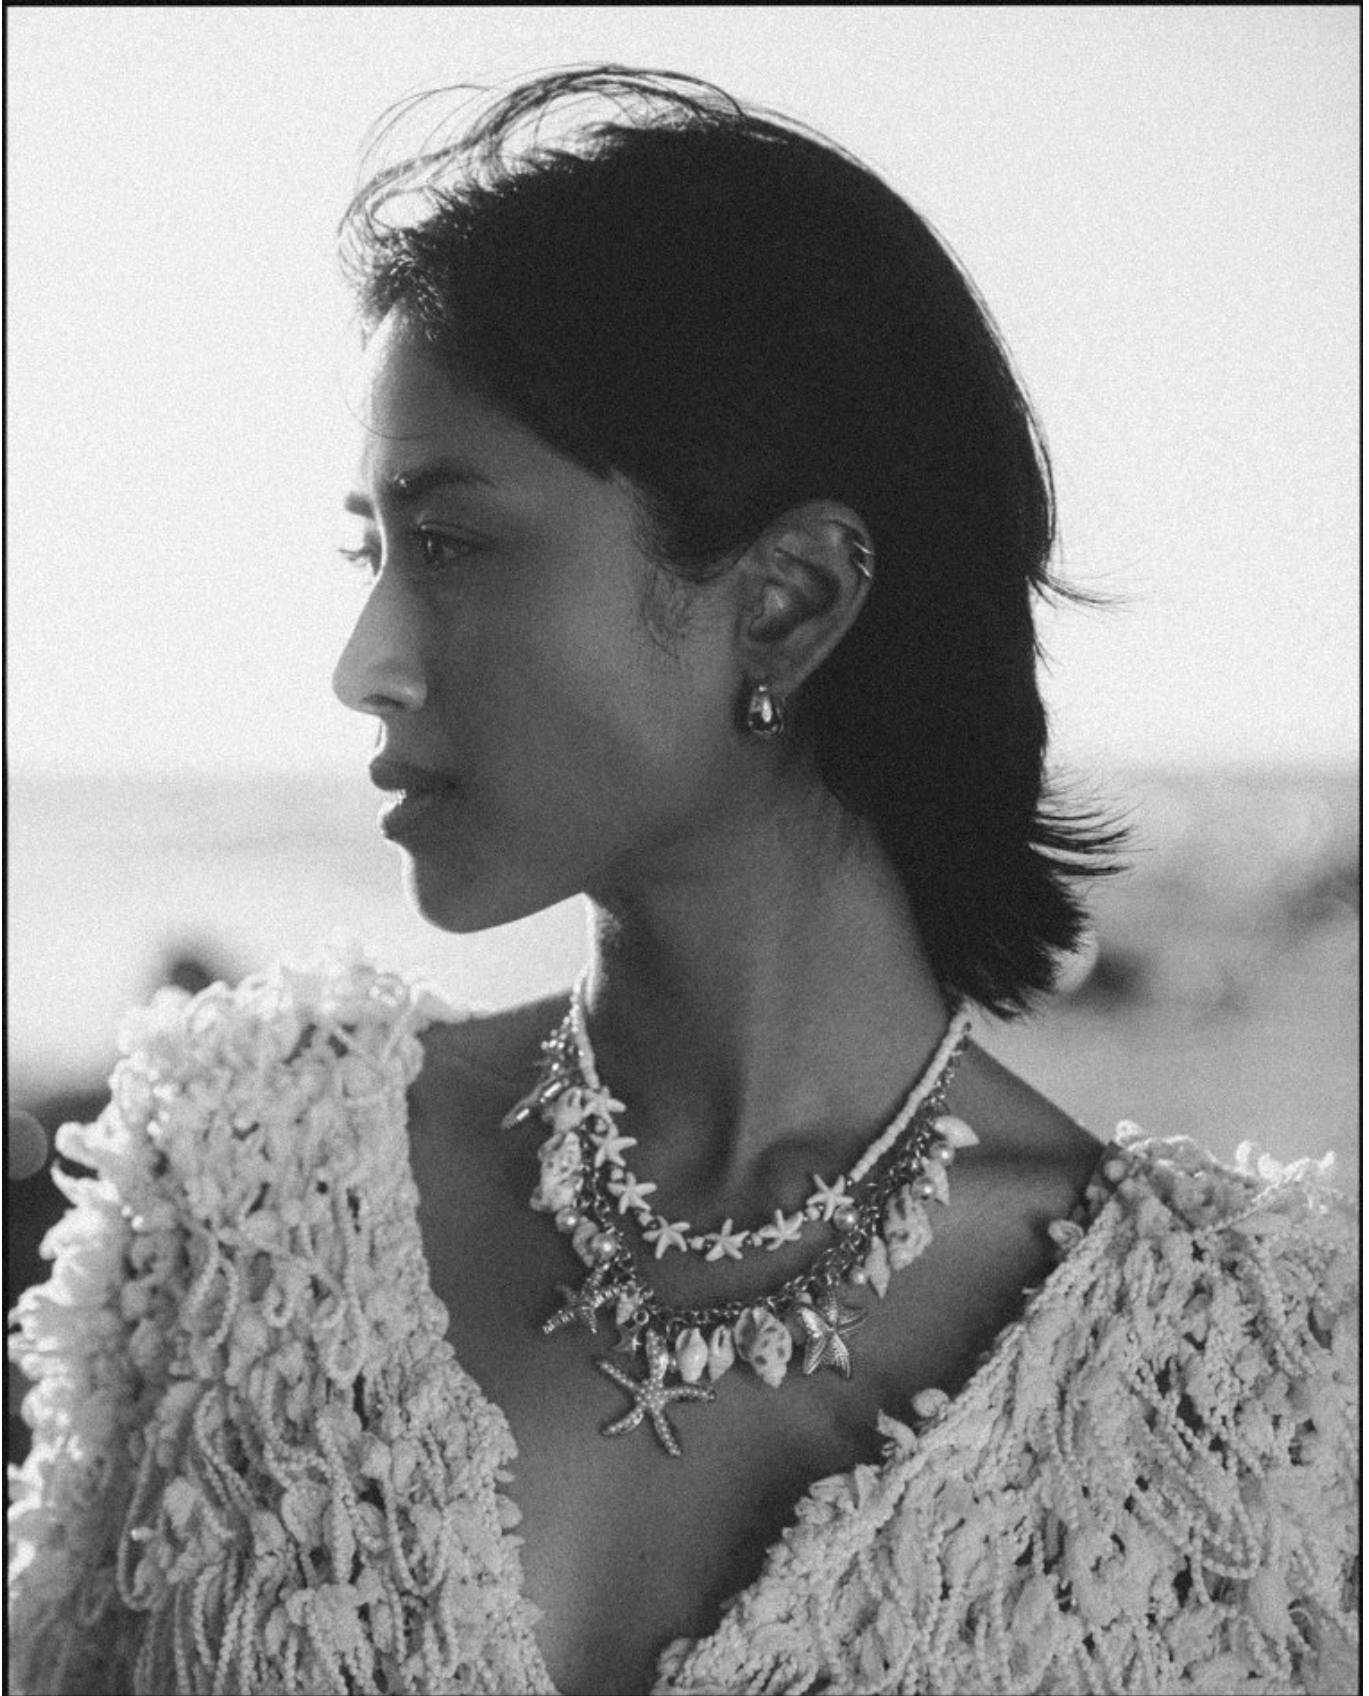

BOSS MODELS

CAPE TOWN

JADE DANIELS

Height: 174cm Bust: 79cm Waist: 60cm Hips: 88cm Shoe: 6 UK Hair: Black Eyes: Brown