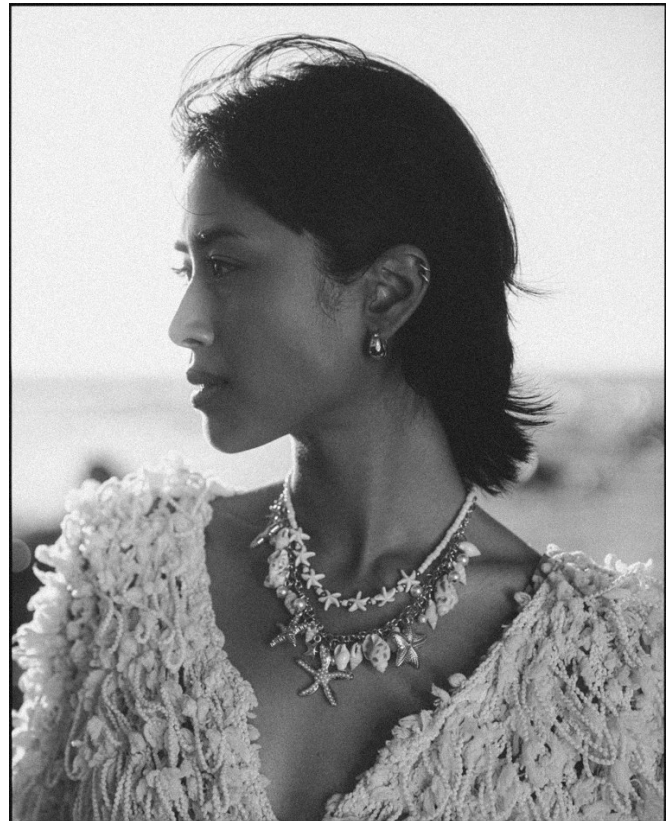

BOSS MODELS

CAPE TOWN

JADE DANIELS

Height: 174cm Bust: 81cm Waist: 61cm Hips: 88cm Shoe: 6 UK Hair: Black Eyes: Brown

BOSS MODELS

CAPE TOWN

JADE DANIELS

Height: 174cm Bust: 81cm Waist: 61cm Hips: 88cm Shoe: 6 UK Hair: Black Eyes: Brown