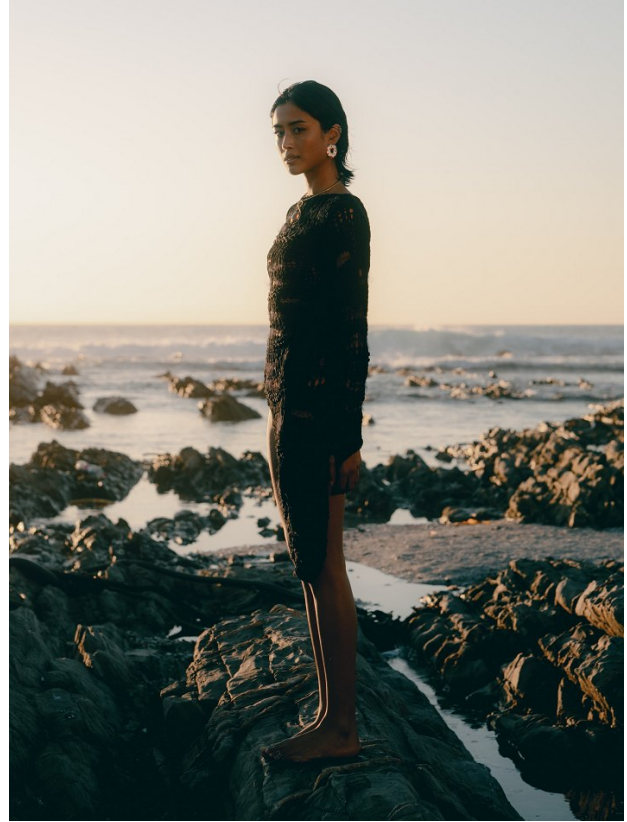

BOSS MODELS

CAPE TOWN

JADE DANIELS

Height: 174cm Bust: 79cm Waist: 60cm Hips: 88cm Shoe: 6 UK Hair: Black Eyes: Brown