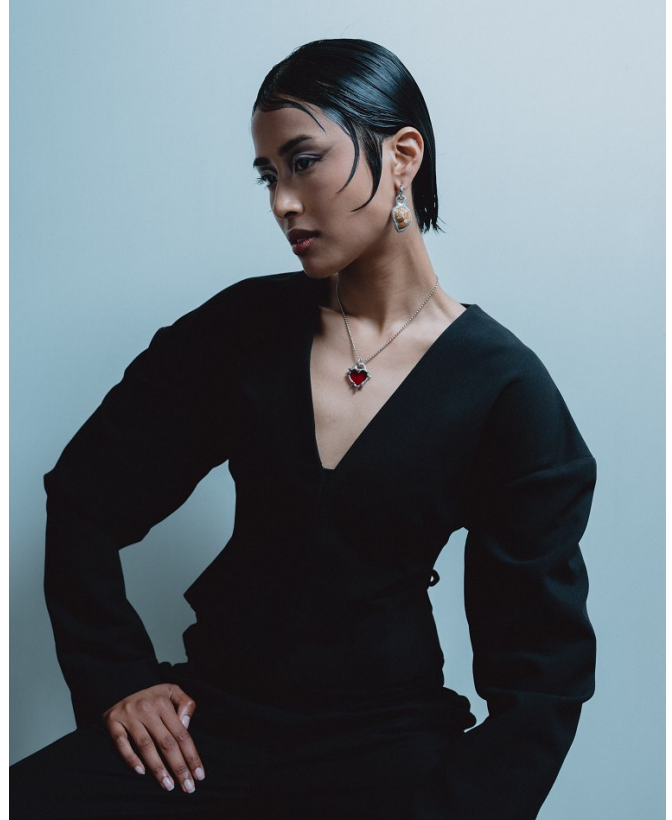

BOSS MODELS

CAPE TOWN

JADE DANIELS

Height: 174cm Bust: 79cm Waist: 60cm Hips: 88cm Shoe: 6 UK Hair: Black Eyes: Brown

BOSS MODELS

CAPE TOWN

JADE DANIELS

Height: 174cm Bust: 79cm Waist: 60cm Hips: 88cm Shoe: 6 UK Hair: Black Eyes: Brown