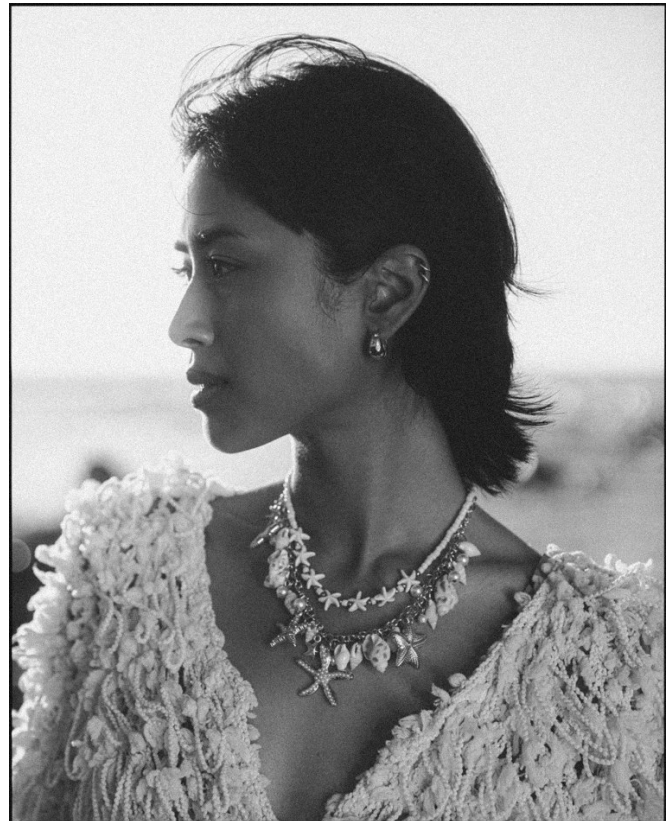

BOSS MODELS

CAPE TOWN

JADE DANIELS

Height: 174cm Bust: 79cm Waist: 60cm Hips: 88cm Shoe: 6 UK Hair: Black Eyes: Brown