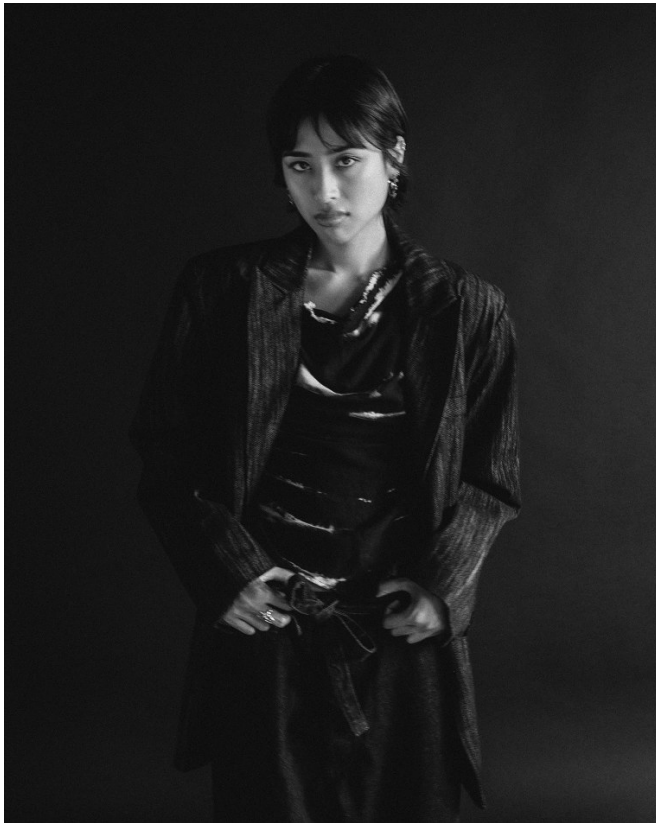

BOSS MODELS

CAPE TOWN

JADE DANIELS

Height: 174cm Bust: 79cm Waist: 60cm Hips: 88cm Shoe: 6 UK Hair: Black Eyes: Brown

BOSS MODELS

CAPE TOWN

JADE DANIELS

Height: 174cm Bust: 79cm Waist: 60cm Hips: 88cm Shoe: 6 UK Hair: Black Eyes: Brown