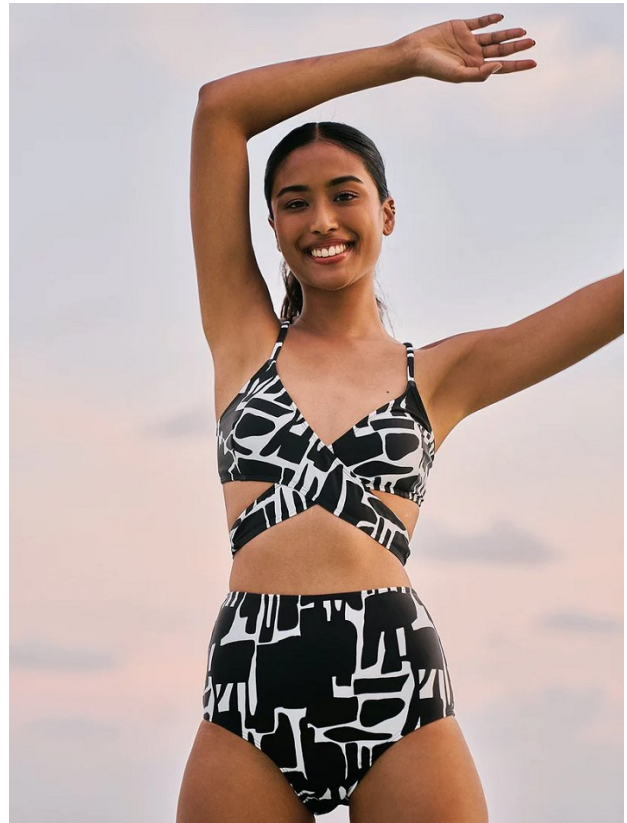

BOSS MODELS

CAPE TOWN

JADE DANIELS

Height: 174cm Bust: 81cm Waist: 61cm Hips: 88cm Shoe: 6 UK Hair: Black Eyes: Brown

BOSS MODELS

CAPE TOWN

JADE DANIELS

Height: 174cm Bust: 81cm Waist: 61cm Hips: 88cm Shoe: 6 UK Hair: Black Eyes: Brown