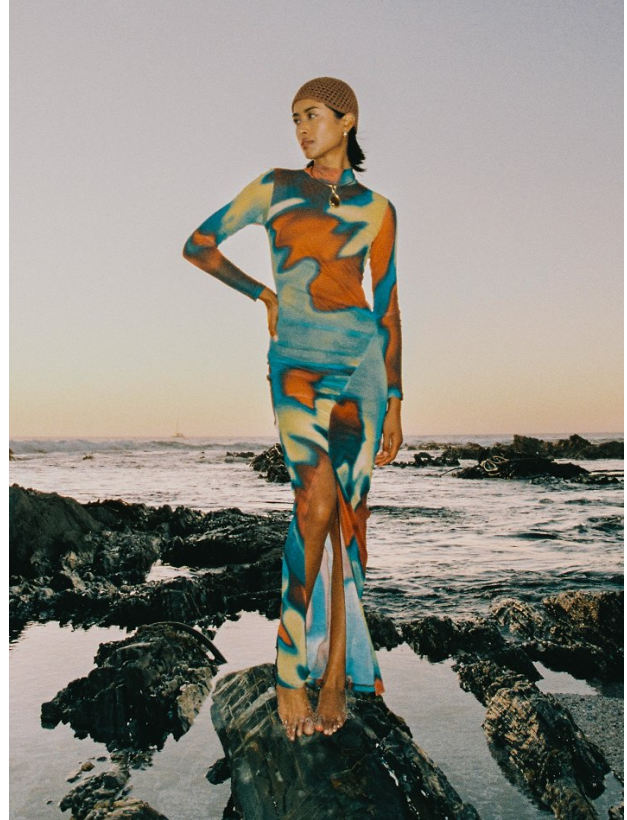

BOSS MODELS

CAPE TOWN

Height: 174cm Bust: 81cm Waist: 61cm Hips: 88cm Shoe: 6 UK Hair: Black Eyes: Brown