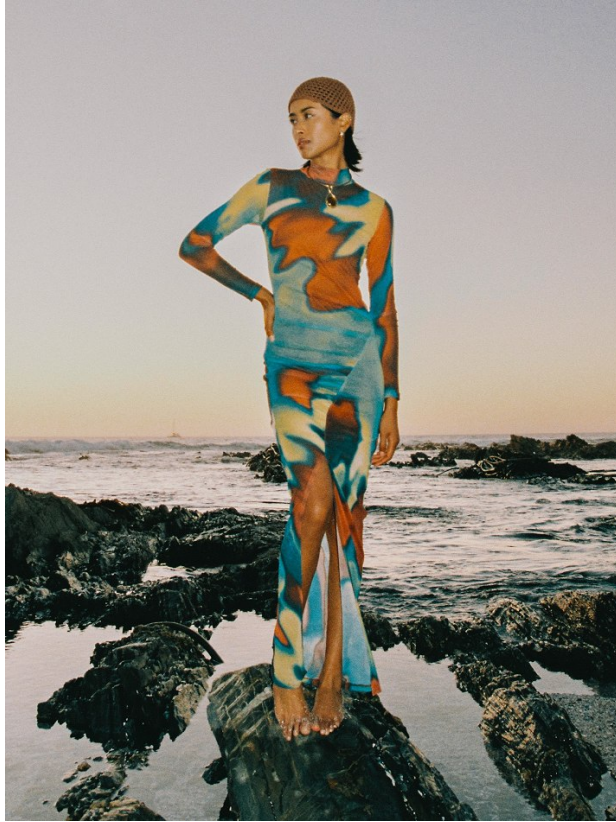

BOSS MODELS

CAPE TOWN

JADE DANIELS

Height: 174cm Bust: 79cm Waist: 60cm Hips: 88cm Shoe: 6 UK Hair: Black Eyes: Brown

BOSS MODELS

CAPE TOWN

JADE DANIELS

Height: 174cm Bust: 79cm Waist: 60cm Hips: 88cm Shoe: 6 UK Hair: Black Eyes: Brown