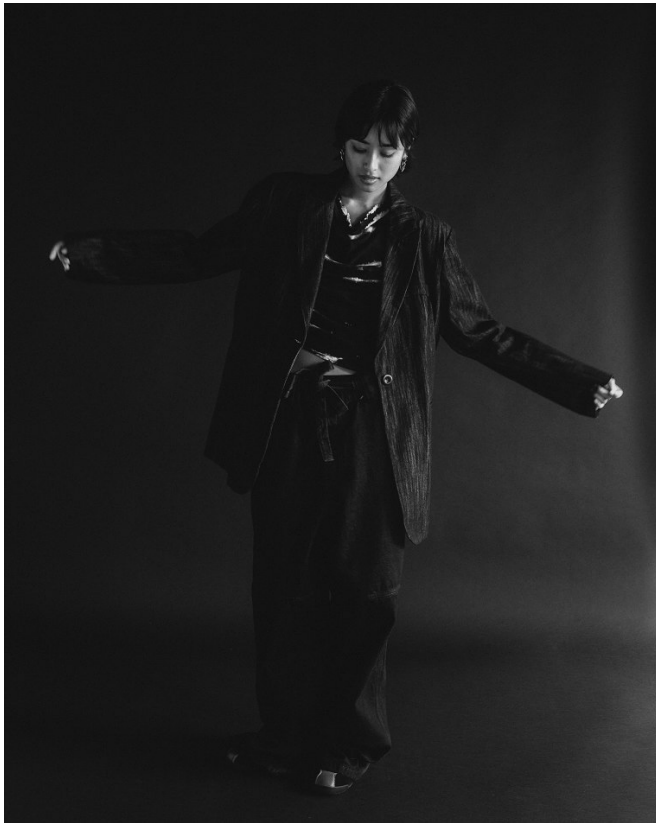

BOSS MODELS

CAPE TOWN

JADE DANIELS

Height: 174cm Bust: 79cm Waist: 60cm Hips: 88cm Shoe: 6 UK Hair: Black Eyes: Brown