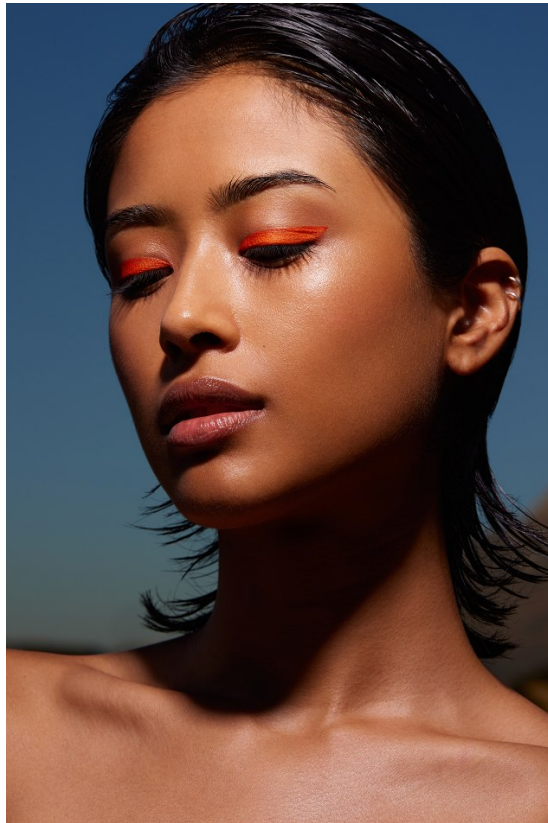

BOSS MODELS

CAPE TOWN

JADE DANIELS

Height: 174cm Bust: 81cm Waist: 61cm Hips: 88cm Shoe: 6 UK Hair: Black Eyes: Brown