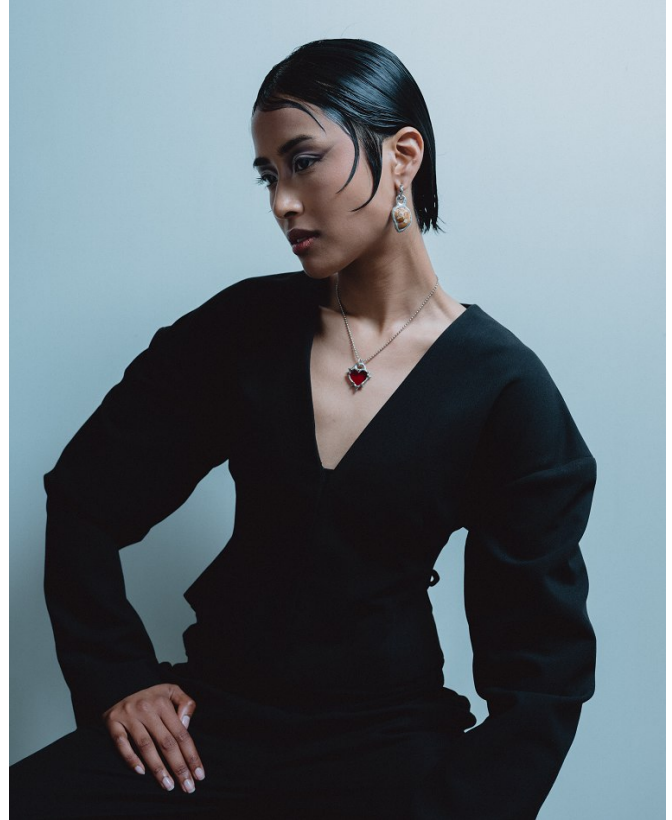

# BOSS MODELS

CAPE TOWN

JADE DANIELS

Height: 174cm Bust: 79cm Waist: 60cm Hips: 88cm Shoe: 6 UK Hair: Black Eyes: Brown

# BOSS MODELS

CAPE TOWN

## JADE DANIELS

Height: 174cm Bust: 79cm Waist: 60cm Hips: 88cm Shoe: 6 UK Hair: Black Eyes: Brown