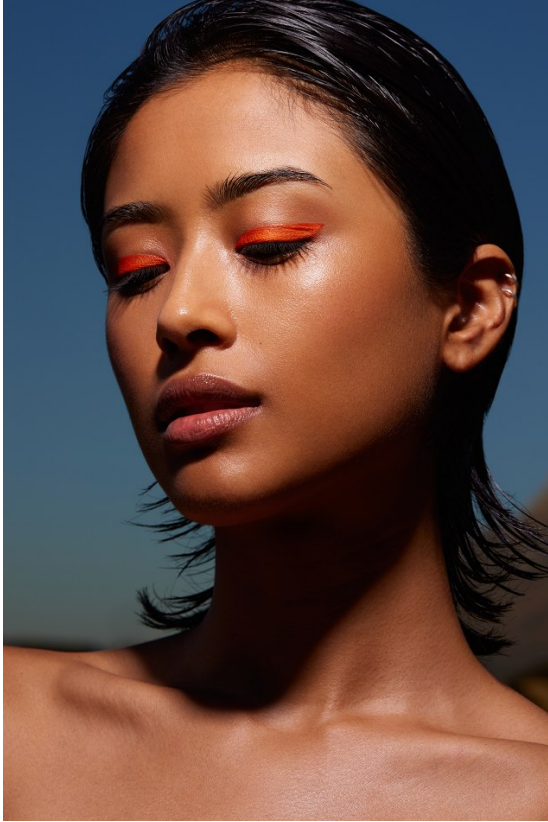

BOSS MODELS

CAPE TOWN

JADE DANIELS

Height: 174cm Bust: 81cm Waist: 61cm Hips: 88cm Shoe: 6 UK Hair: Black Eyes: Brown