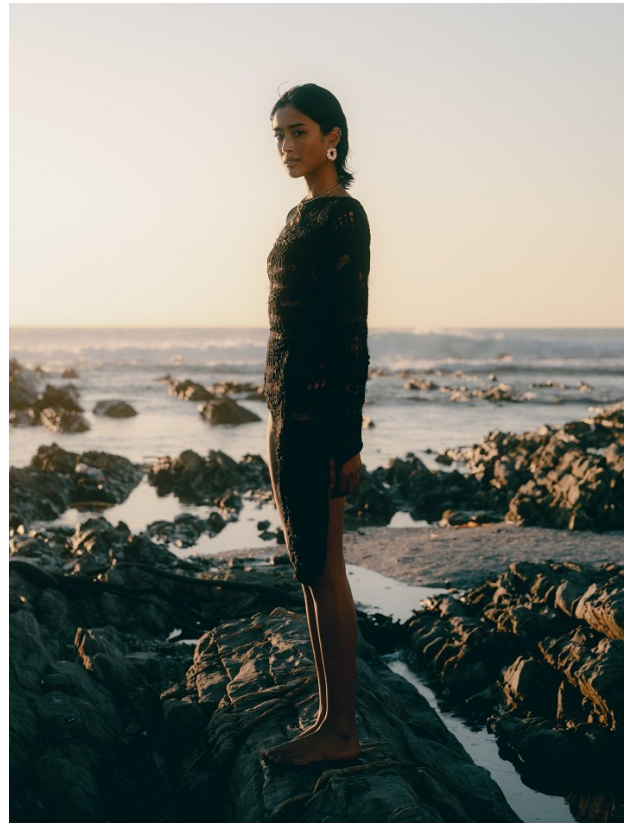

BOSS MODELS

CAPE TOWN

JADE DANIELS

Height: 174cm Bust: 81cm Waist: 61cm Hips: 88cm Shoe: 6 UK Hair: Black Eyes: Brown

BOSS MODELS

CAPE TOWN

JADE DANIELS

Height: 174cm Bust: 81cm Waist: 61cm Hips: 88cm Shoe: 6 UK Hair: Black Eyes: Brown