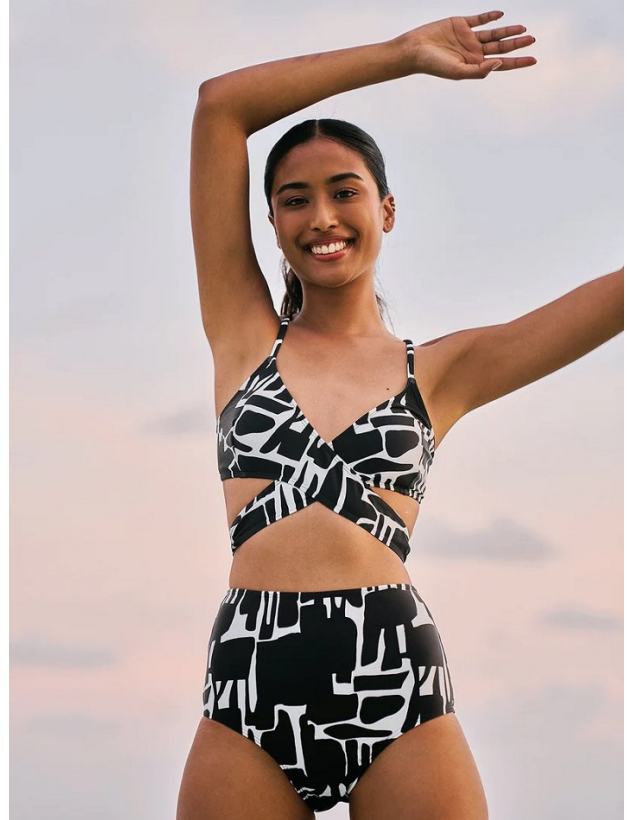

BOSS MODELS

CAPE TOWN

Height: 174cm Bust: 81cm Waist: 61cm Hips: 88cm Shoe: 6 UK Hair: Black Eyes: Brown