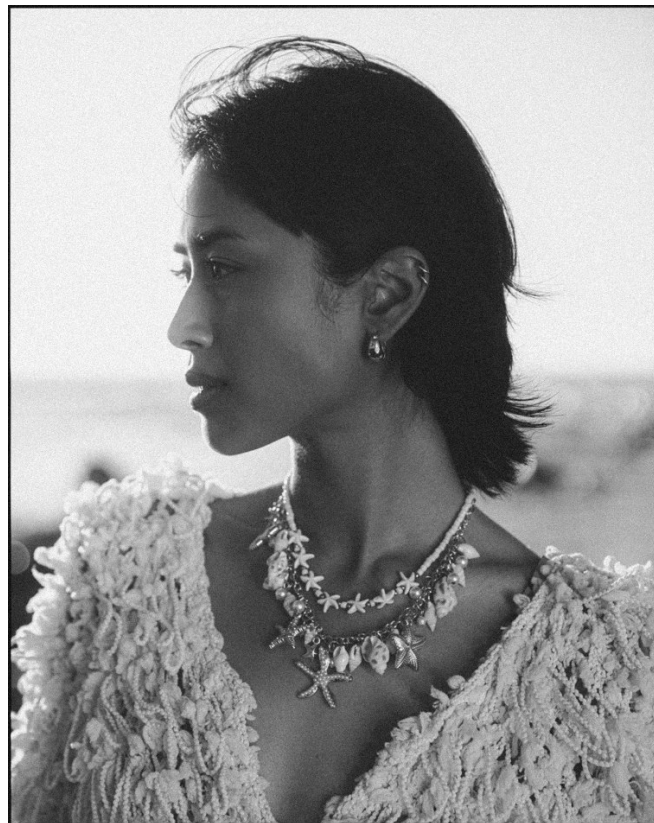

BOSS MODELS

CAPE TOWN

JADE DANIELS

Height: 174cm Bust: 79cm Waist: 60cm Hips: 88cm Shoe: 6 UK Hair: Black Eyes: Brown