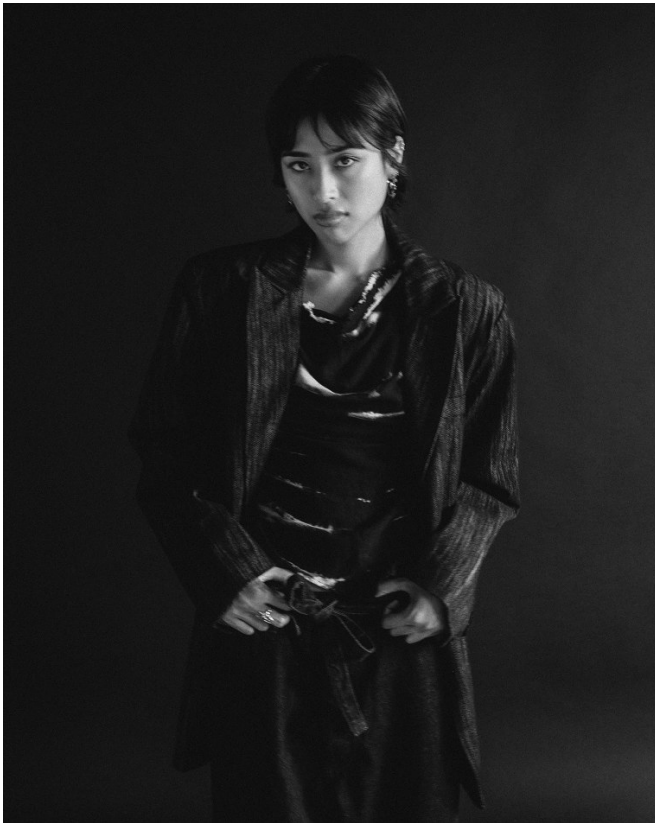

# BOSS MODELS

CAPE TOWN

JADE DANIELS

Height: 174cm Bust: 79cm Waist: 60cm Hips: 88cm Shoe: 6 UK Hair: Black Eyes: Brown

# BOSS MODELS

CAPE TOWN