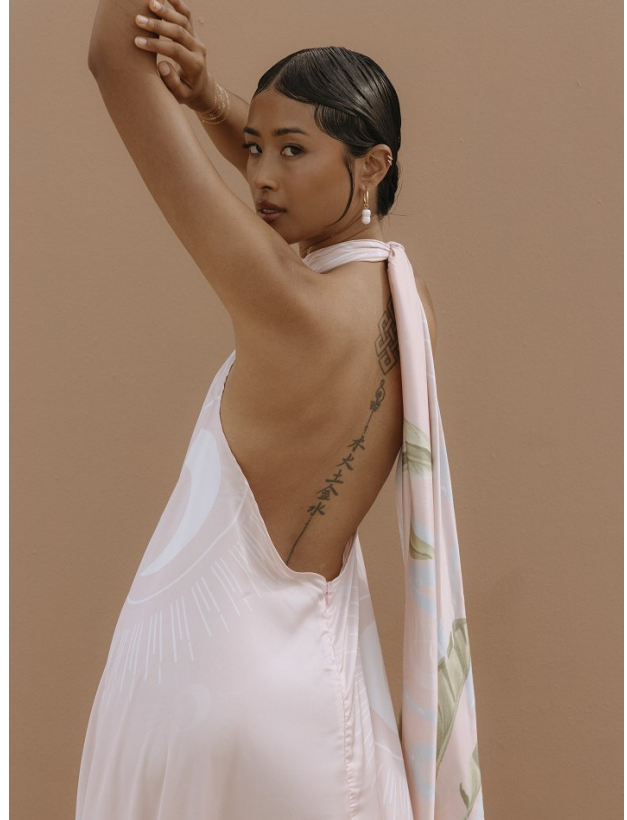

BOSS MODELS

CAPE TOWN

JADE DANIELS

Height: 174cm Bust: 79cm Waist: 60cm Hips: 88cm Shoe: 6 UK Hair: Black Eyes: Brown

BOSS MODELS

CAPE TOWN

JADE DANIELS

Height: 174cm Bust: 79cm Waist: 60cm Hips: 88cm Shoe: 6 UK Hair: Black Eyes: Brown