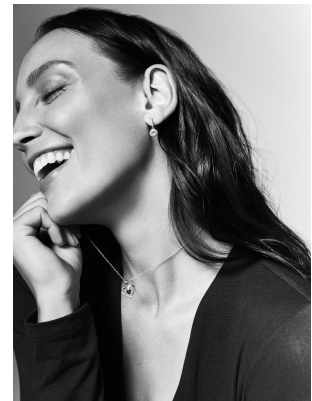

# BOSS MODELS

CAPE TOWN

CHARISSA SNYMAN

Height: 177cm Bust: 90cm Waist: 73cm Hips: 98cm Shoe: 7 UK Hair: Brown Eyes: Green

# BOSS MODELS

CAPE TOWN