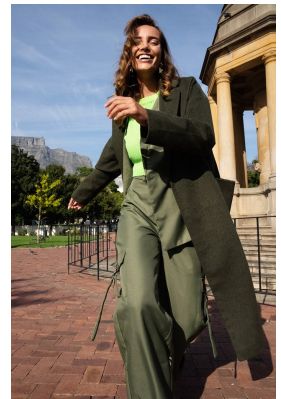

BOSS MODELS

CAPE TOWN

CHARISSA SNYMAN

Height: 177cm Bust: 90cm Waist: 73cm Hips: 98cm Shoe: 7 UK Hair: Brown Eyes: Green

BOSS MODELS

CAPE TOWN

CHARISSA SNYMAN

Height: 177cm Bust: 90cm Waist: 73cm Hips: 98cm Shoe: 7 UK Hair: Brown Eyes: Green