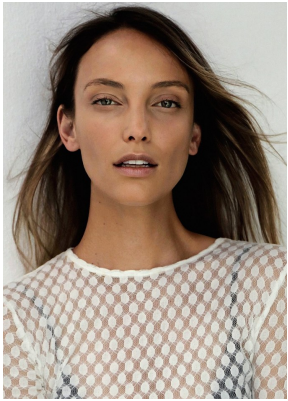

BOSS MODELS

CAPE TOWN

CHARISSA SNYMAN

Height: 177cm Bust: 90cm Waist: 73cm Hips: 98cm Shoe: 7 UK Hair: Brown Eyes: Green

BOSS MODELS

CAPE TOWN

CHARISSA SNYMAN

Height: 177cm Bust: 90cm Waist: 73cm Hips: 98cm Shoe: 7 UK Hair: Brown Eyes: Green