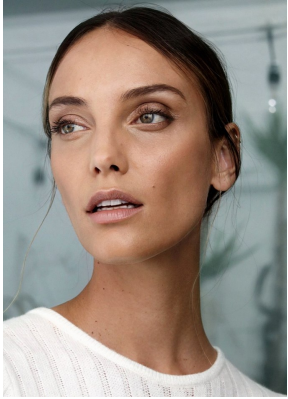

# BOSS MODELS

CAPE TOWN

CHARISSA SNYMAN

Height: 177cm Bust: 90cm Waist: 73cm Hips: 98cm Shoe: 7 UK Hair: Brown Eyes: Green

# BOSS MODELS

CAPE TOWN