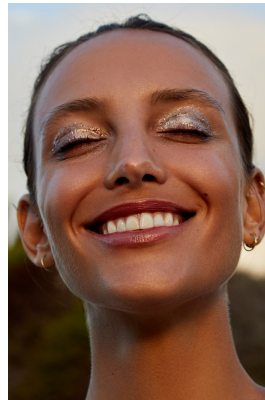

BOSS MODELS

CAPE TOWN

CHARISSA SNYMAN

Height: 177cm Bust: 90cm Waist: 73cm Hips: 98cm Shoe: 7 UK Hair: Brown Eyes: Green

BOSS MODELS

CAPE TOWN

CHARISSA SNYMAN

Height: 177cm Bust: 90cm Waist: 73cm Hips: 98cm Shoe: 7 UK Hair: Brown Eyes: Green