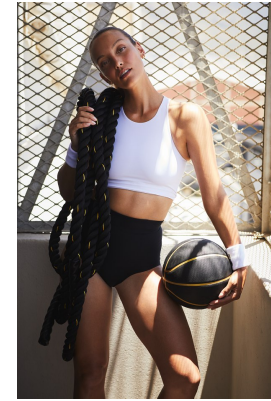

BOSS MODELS

CAPE TOWN

CHARISSA SNYMAN

Height: 177cm Bust: 90cm Waist: 73cm Hips: 98cm Shoe: 7 UK Hair: Brown Eyes: Green

BOSS MODELS

CAPE TOWN

CHARISSA SNYMAN

Height: 177cm Bust: 90cm Waist: 73cm Hips: 98cm Shoe: 7 UK Hair: Brown Eyes: Green