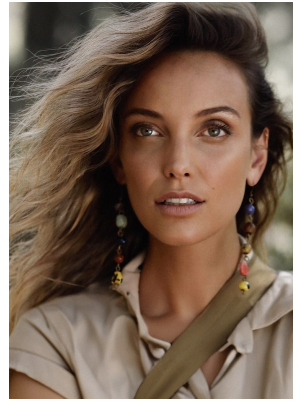

BOSS MODELS

CAPE TOWN

CHARISSA SNYMAN

Height: 177cm Bust: 90cm Waist: 73cm Hips: 98cm Shoe: 7 UK Hair: Brown Eyes: Green

BOSS MODELS

CAPE TOWN

CHARISSA SNYMAN

Height: 177cm Bust: 90cm Waist: 73cm Hips: 98cm Shoe: 7 UK Hair: Brown Eyes: Green