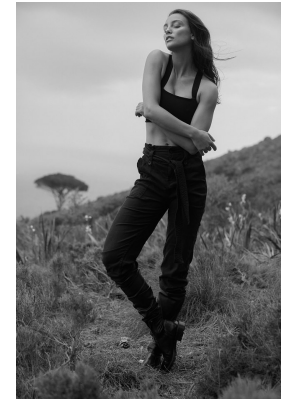

BOSS MODELS

CAPE TOWN

CHARISSA SNYMAN

Height: 177cm Bust: 90cm Waist: 73cm Hips: 98cm Shoe: 7 UK Hair: Brown Eyes: Green

BOSS MODELS

CAPE TOWN

CHARISSA SNYMAN

Height: 177cm Bust: 90cm Waist: 73cm Hips: 98cm Shoe: 7 UK Hair: Brown Eyes: Green