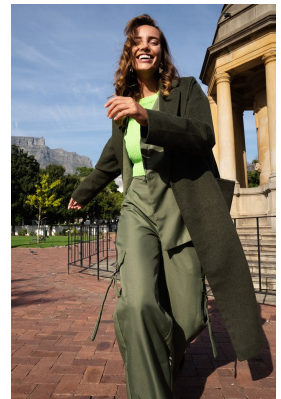

# BOSS MODELS

CAPE TOWN

CHARISSA SNYMAN

Height: 177cm Bust: 90cm Waist: 73cm Hips: 98cm Shoe: 7 UK Hair: Brown Eyes: Green

# BOSS MODELS

CAPE TOWN