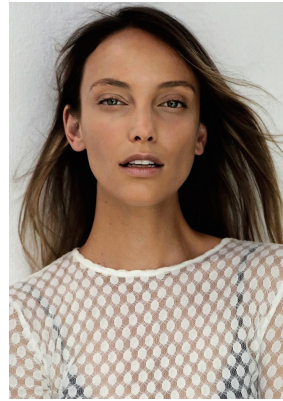

# BOSS MODELS

CAPE TOWN

CHARISSA SNYMAN

Height: 177cm Bust: 90cm Waist: 73cm Hips: 98cm Shoe: 7 UK Hair: Brown Eyes: Green

# BOSS MODELS

CAPE TOWN