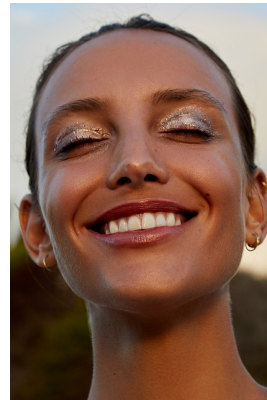

BOSS MODELS

CAPE TOWN

CHARISSA SNYMAN

Height: 177cm Bust: 90cm Waist: 73cm Hips: 98cm Shoe: 7 UK Hair: Brown Eyes: Green

BOSS MODELS

CAPE TOWN

CHARISSA SNYMAN

Height: 177cm Bust: 90cm Waist: 73cm Hips: 98cm Shoe: 7 UK Hair: Brown Eyes: Green