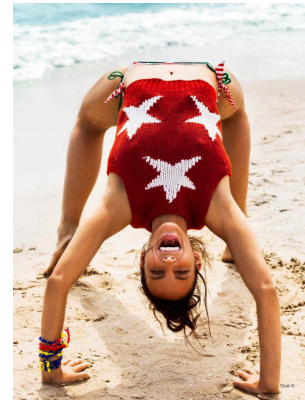

BOSS MODELS

CAPE TOWN

CHARISSA SNYMAN

Height: 177cm Bust: 90cm Waist: 73cm Hips: 98cm Shoe: 7 UK Hair: Brown Eyes: Green

BOSS MODELS

CAPE TOWN

CHARISSA SNYMAN

Height: 177cm Bust: 90cm Waist: 73cm Hips: 98cm Shoe: 7 UK Hair: Brown Eyes: Green