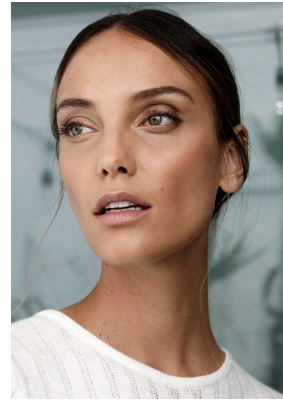

BOSS MODELS

CAPE TOWN

CHARISSA SNYMAN

Height: 177cm Bust: 90cm Waist: 73cm Hips: 98cm Shoe: 7 UK Hair: Brown Eyes: Green

BOSS MODELS

CAPE TOWN

CHARISSA SNYMAN

Height: 177cm Bust: 90cm Waist: 73cm Hips: 98cm Shoe: 7 UK Hair: Brown Eyes: Green