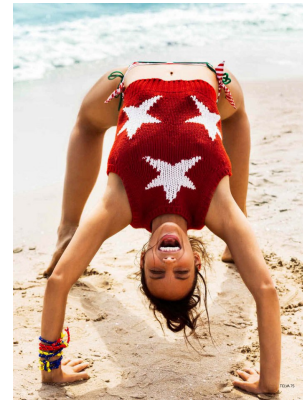

# BOSS MODELS

CAPE TOWN

CHARISSA SNYMAN

Height: 177cm Bust: 90cm Waist: 73cm Hips: 98cm Shoe: 7 UK Hair: Brown Eyes: Green