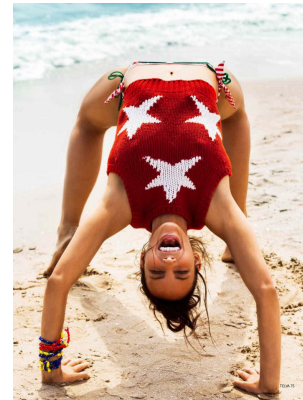

BOSS MODELS

CAPE TOWN

CHARISSA SNYMAN

Height: 177cm Bust: 90cm Waist: 73cm Hips: 98cm Shoe: 7 UK Hair: Brown Eyes: Green

BOSS MODELS

CAPE TOWN

CHARISSA SNYMAN

Height: 177cm Bust: 90cm Waist: 73cm Hips: 98cm Shoe: 7 UK Hair: Brown Eyes: Green