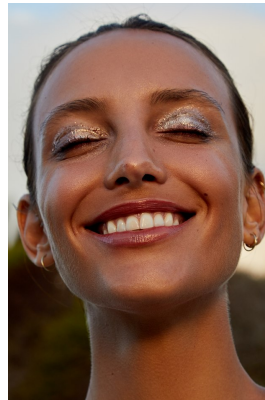

# BOSS MODELS

CAPE TOWN

CHARISSA SNYMAN

Height: 177cm Bust: 90cm Waist: 73cm Hips: 98cm Shoe: 7 UK Hair: Brown Eyes: Green

# BOSS MODELS

CAPE TOWN