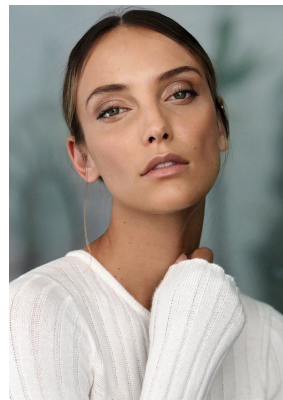

# BOSS MODELS

CAPE TOWN

CHARISSA SNYMAN

Height: 177cm Bust: 90cm Waist: 73cm Hips: 98cm Shoe: 7 UK Hair: Brown Eyes: Green

# BOSS MODELS

CAPE TOWN