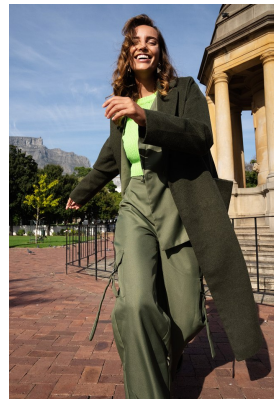

BOSS MODELS

CAPE TOWN

CHARISSA SNYMAN

Height: 177cm Bust: 90cm Waist: 73cm Hips: 98cm Shoe: 7 UK Hair: Brown Eyes: Green

BOSS MODELS

CAPE TOWN

CHARISSA SNYMAN

Height: 177cm Bust: 90cm Waist: 73cm Hips: 98cm Shoe: 7 UK Hair: Brown Eyes: Green