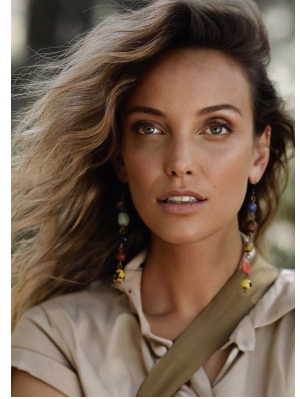

# BOSS MODELS

CAPE TOWN

CHARISSA SNYMAN

Height: 177cm Bust: 90cm Waist: 73cm Hips: 98cm Shoe: 7 UK Hair: Brown Eyes: Green

# BOSS MODELS

CAPE TOWN