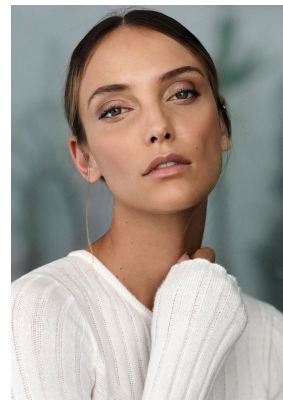

BOSS MODELS

CAPE TOWN

CHARISSA SNYMAN

Height: 177cm Bust: 90cm Waist: 73cm Hips: 98cm Shoe: 7 UK Hair: Brown Eyes: Green

BOSS MODELS

CAPE TOWN

CHARISSA SNYMAN

Height: 177cm Bust: 90cm Waist: 73cm Hips: 98cm Shoe: 7 UK Hair: Brown Eyes: Green