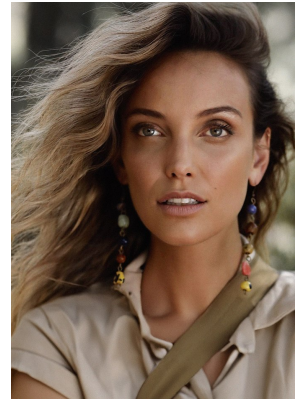

BOSS MODELS

CAPE TOWN

CHARISSA SNYMAN

Height: 177cm Bust: 90cm Waist: 73cm Hips: 98cm Shoe: 7 UK Hair: Brown Eyes: Green

BOSS MODELS

CAPE TOWN

CHARISSA SNYMAN

Height: 177cm Bust: 90cm Waist: 73cm Hips: 98cm Shoe: 7 UK Hair: Brown Eyes: Green