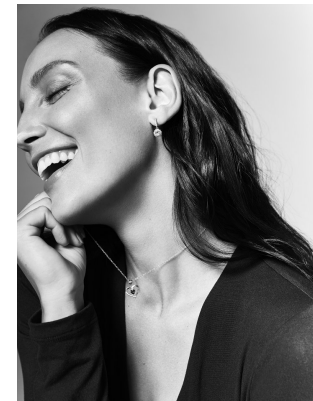

BOSS MODELS

CAPE TOWN

CHARISSA SNYMAN

Height: 177cm Bust: 90cm Waist: 73cm Hips: 98cm Shoe: 7 UK Hair: Brown Eyes: Green

BOSS MODELS

CAPE TOWN

CHARISSA SNYMAN

Height: 177cm Bust: 90cm Waist: 73cm Hips: 98cm Shoe: 7 UK Hair: Brown Eyes: Green