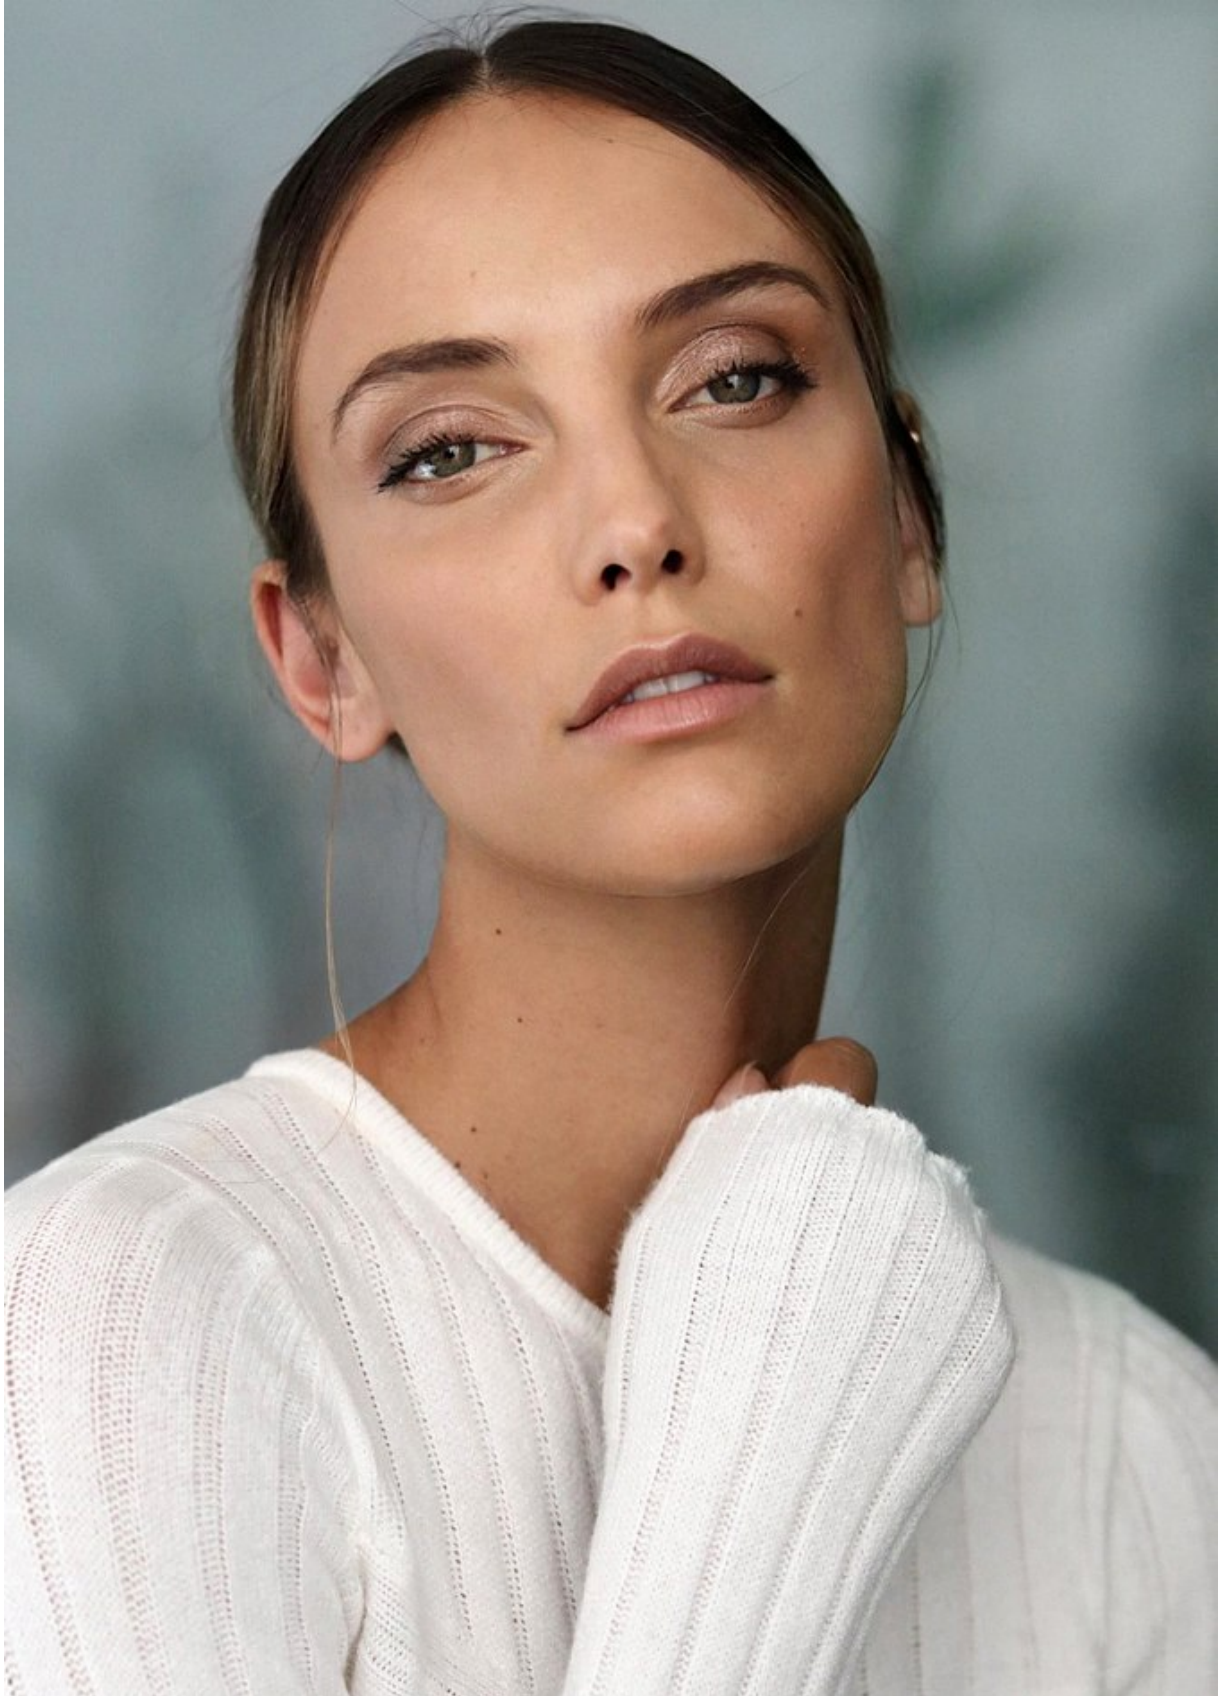

BOSS MODELS

CAPE TOWN

CHARISSA SNYMAN

Height: 177cm Bust: 90cm Waist: 73cm Hips: 98cm Shoe: 7 UK Hair: Brown Eyes: Green

BOSS MODELS

CAPE TOWN

CHARISSA SNYMAN

Height: 177cm Bust: 90cm Waist: 73cm Hips: 98cm Shoe: 7 UK Hair: Brown Eyes: Green