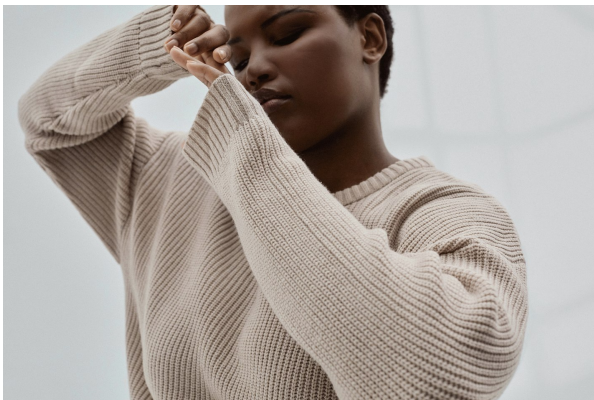

BOSS MODELS

CAPE TOWN

SISIPHO GOSA

Height: 173cm Bust: 109cm Waist: 91cm Hips: 114cm Shoe: 7 UK Hair: Dark Black Eyes: Brown

BOSS MODELS

CAPE TOWN

SISIPHO GOSA

Height: 173cm Bust: 109cm Waist: 91cm Hips: 114cm Shoe: 7 UK Hair: Dark Black Eyes: Brown