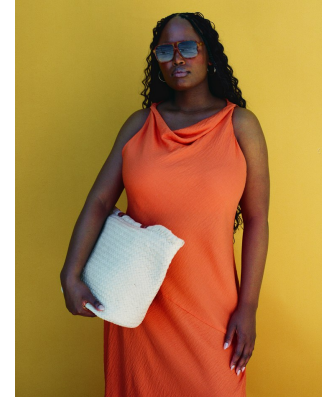

BOSS MODELS

CAPE TOWN

SISIPHO GOSA

Height: 173cm Bust: 109cm Waist: 91cm Hips: 114cm Shoe: 7 UK Hair: Dark Black Eyes: Brown

BOSS MODELS

CAPE TOWN

SISIPHO GOSA

Height: 173cm Bust: 109cm Waist: 91cm Hips: 114cm Shoe: 7 UK Hair: Dark Black Eyes: Brown