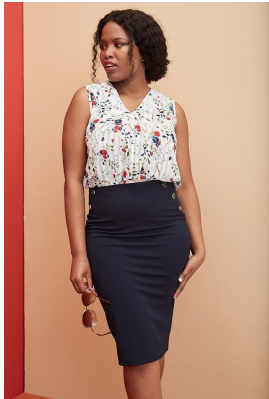

BOSS MODELS

CAPE TOWN

SISIPHO GOSA

Height: 173cm Bust: 109cm Waist: 91cm Hips: 114cm Shoe: 7 UK Hair: Dark Black Eyes: Brown

BOSS MODELS

CAPE TOWN

SISIPHO GOSA

Height: 173cm Bust: 109cm Waist: 91cm Hips: 114cm Shoe: 7 UK Hair: Dark Black Eyes: Brown