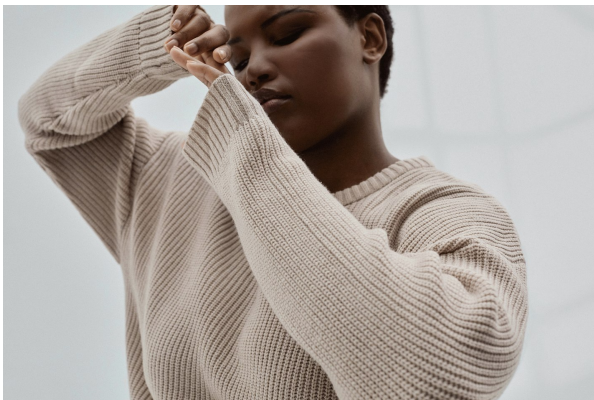

# BOSS MODELS

CAPE TOWN

SISIPHO GOSA

Height: 173cm Bust: 109cm Waist: 91cm Hips: 114cm Shoe: 7 UK Hair: Dark Black Eyes: Brown

# BOSS MODELS

CAPE TOWN