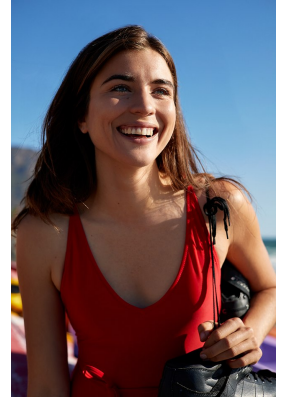

BOSS MODELS

CAPE TOWN

SARAH BANK

Height: 178cm Bust: 90cm Waist: 72cm Hips: 106cm Shoe: 7 UK Hair: Dark Blonde Eyes: Blue

BOSS MODELS

CAPE TOWN

SARAH BANK

Height: 178cm Bust: 90cm Waist: 72cm Hips: 106cm Shoe: 7 UK Hair: Dark Blonde Eyes: Blue