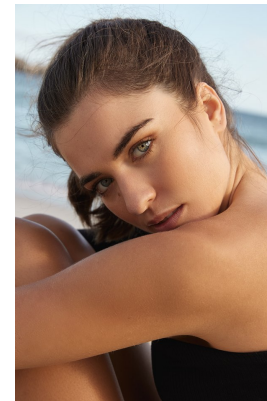

BOSS MODELS

CAPE TOWN

SARAH BANK

Height: 178cm Bust: 90cm Waist: 72cm Hips: 106cm Shoe: 7 UK Hair: Dark Blonde Eyes: Blue

BOSS MODELS

CAPE TOWN

SARAH BANK

Height: 178cm Bust: 90cm Waist: 72cm Hips: 106cm Shoe: 7 UK Hair: Dark Blonde Eyes: Blue