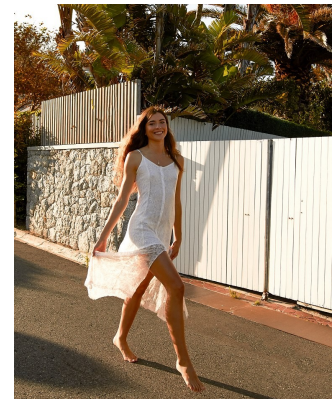

BOSS MODELS

CAPE TOWN

SARAH BANK

Height: 178cm Bust: 90cm Waist: 72cm Hips: 106cm Shoe: 7 UK Hair: Dark Blonde Eyes: Blue

BOSS MODELS

CAPE TOWN

SARAH BANK

Height: 178cm Bust: 90cm Waist: 72cm Hips: 106cm Shoe: 7 UK Hair: Dark Blonde Eyes: Blue