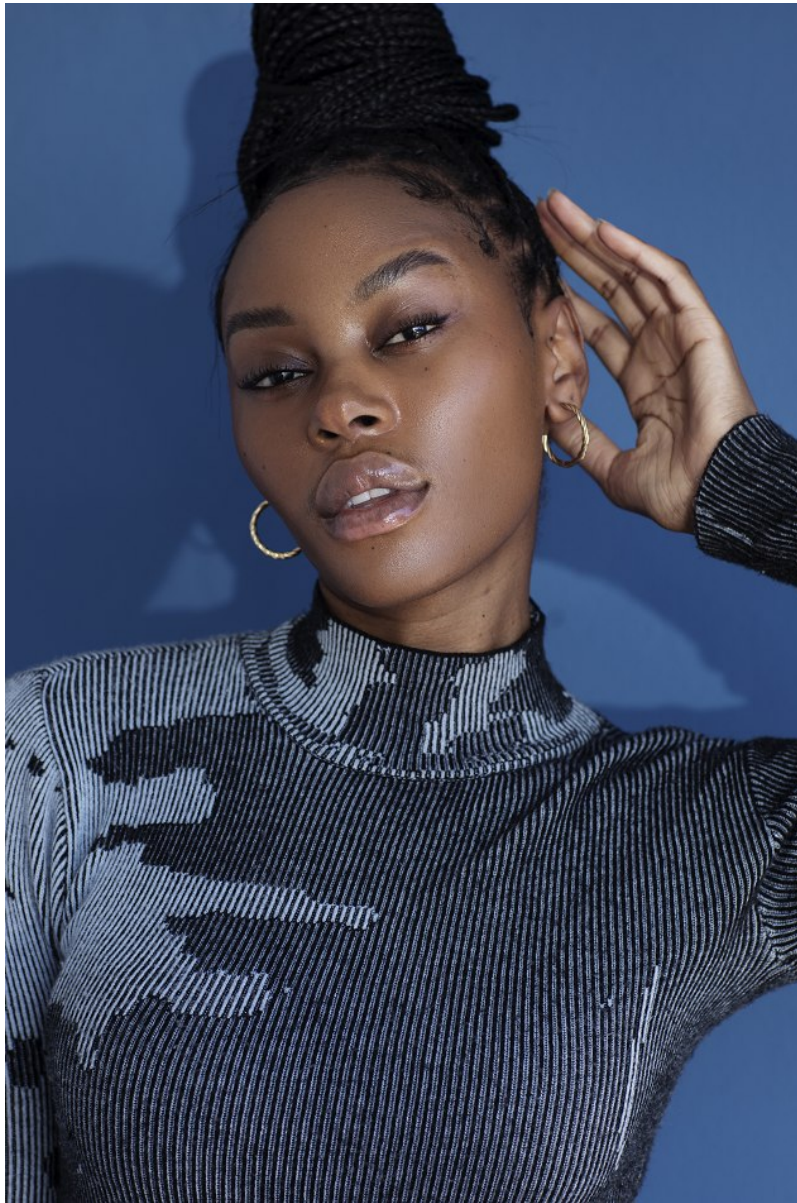

BOSS MODELS

CAPE TOWN

LINDIWE DIM

Height: 175cm Bust: 88cm Waist: 69cm Hips: 103cm Shoe: 8 UK Hair: Black Eyes: Brown

BOSS MODELS

CAPE TOWN

LINDIWE DIM

Height: 175cm Bust: 88cm Waist: 69cm Hips: 103cm Shoe: 8 UK Hair: Black Eyes: Brown