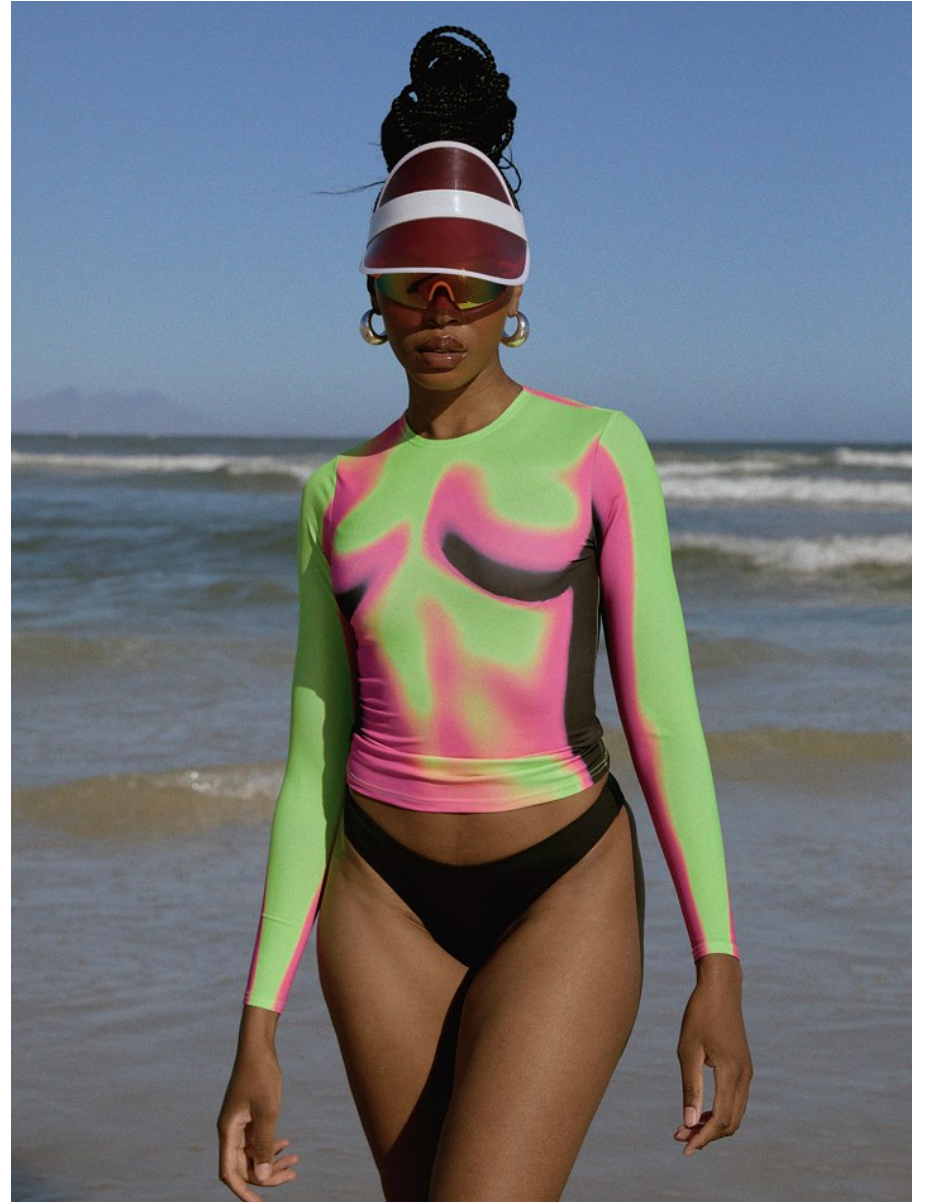

BOSS MODELS

CAPE TOWN

LINDIWE DIM

Height: 175cm Bust: 88cm Waist: 69cm Hips: 103cm Shoe: 8 UK Hair: Black Eyes: Brown