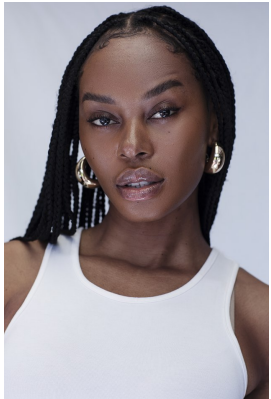

BOSS MODELS

CAPE TOWN

LINDIWE DIM

Height: 175cm Bust: 88cm Waist: 69cm Hips: 103cm Shoe: 8 UK Hair: Black Eyes: Brown

BOSS MODELS

CAPE TOWN

LINDIWE DIM

Height: 175cm Bust: 88cm Waist: 69cm Hips: 103cm Shoe: 8 UK Hair: Black Eyes: Brown

BOSS MODELS

CAPE TOWN

LINDIWE DIM

Height: 175cm Bust: 88cm Waist: 69cm Hips: 103cm Shoe: 8 UK Hair: Black Eyes: Brown