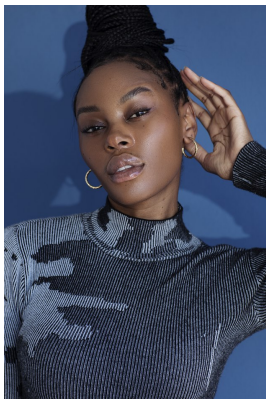

BOSS MODELS

CAPE TOWN

LINDIWE DIM

Height: 175cm Bust: 88cm Waist: 69cm Hips: 103cm Shoe: 8 UK Hair: Black Eyes: Brown

BOSS MODELS

CAPE TOWN

LINDIWE DIM

Height: 175cm Bust: 88cm Waist: 69cm Hips: 103cm Shoe: 8 UK Hair: Black Eyes: Brown

BOSS MODELS

CAPE TOWN

LINDIWE DIM

Height: 175cm Bust: 88cm Waist: 69cm Hips: 103cm Shoe: 8 UK Hair: Black Eyes: Brown