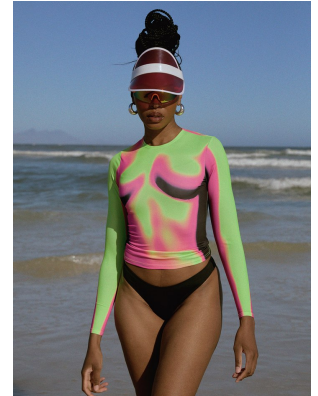

BOSS MODELS

CAPE TOWN

LINDIWE DIM

Height: 175cm Bust: 88cm Waist: 69cm Hips: 103cm Shoe: 8 UK Hair: Black Eyes: Brown

BOSS MODELS

CAPE TOWN

LINDIWE DIM

Height: 175cm Bust: 88cm Waist: 69cm Hips: 103cm Shoe: 8 UK Hair: Black Eyes: Brown

BOSS MODELS

CAPE TOWN

LINDIWE DIM

Height: 175cm Bust: 88cm Waist: 69cm Hips: 103cm Shoe: 8 UK Hair: Black Eyes: Brown