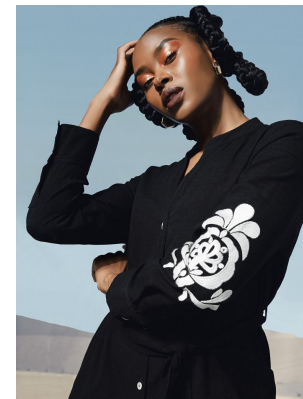

BOSS MODELS

CAPE TOWN

LINDIWE DIM

Height: 175cm Bust: 88cm Waist: 69cm Hips: 103cm Shoe: 8 UK Hair: Black Eyes: Brown

BOSS MODELS

CAPE TOWN

LINDIWE DIM

Height: 175cm Bust: 88cm Waist: 69cm Hips: 103cm Shoe: 8 UK Hair: Black Eyes: Brown

BOSS MODELS

CAPE TOWN

LINDIWE DIM

Height: 175cm Bust: 88cm Waist: 69cm Hips: 103cm Shoe: 8 UK Hair: Black Eyes: Brown