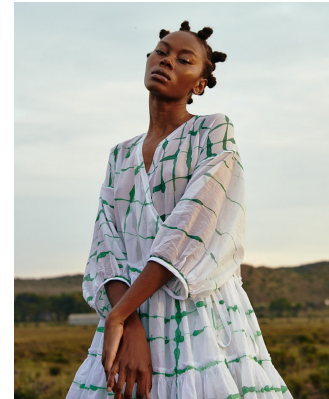

BOSS MODELS

CAPE TOWN

LINDIWE DIM

Height: 175cm Bust: 88cm Waist: 69cm Hips: 103cm Shoe: 8 UK Hair: Black Eyes: Brown

BOSS MODELS

CAPE TOWN

LINDIWE DIM

Height: 175cm Bust: 88cm Waist: 69cm Hips: 103cm Shoe: 8 UK Hair: Black Eyes: Brown

BOSS MODELS

CAPE TOWN

LINDIWE DIM

Height: 175cm Bust: 88cm Waist: 69cm Hips: 103cm Shoe: 8 UK Hair: Black Eyes: Brown