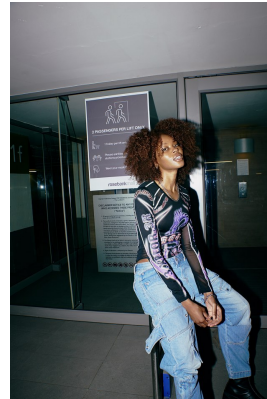

BOSS MODELS

CAPE TOWN

LINDIWE DIM

Height: 175cm Bust: 88cm Waist: 69cm Hips: 103cm Shoe: 8 UK Hair: Black Eyes: Brown

BOSS MODELS

CAPE TOWN

LINDIWE DIM

Height: 175cm Bust: 88cm Waist: 69cm Hips: 103cm Shoe: 8 UK Hair: Black Eyes: Brown

BOSS MODELS

CAPE TOWN

LINDIWE DIM

Height: 175cm Bust: 88cm Waist: 69cm Hips: 103cm Shoe: 8 UK Hair: Black Eyes: Brown