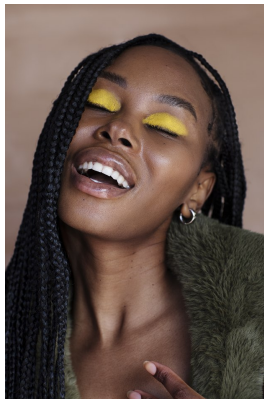

BOSS MODELS

CAPE TOWN

LINDIWE DIM

Height: 175cm Bust: 88cm Waist: 69cm Hips: 103cm Shoe: 8 UK Hair: Black Eyes: Brown

BOSS MODELS

CAPE TOWN

LINDIWE DIM

Height: 175cm Bust: 88cm Waist: 69cm Hips: 103cm Shoe: 8 UK Hair: Black Eyes: Brown

BOSS MODELS

CAPE TOWN

LINDIWE DIM

Height: 175cm Bust: 88cm Waist: 69cm Hips: 103cm Shoe: 8 UK Hair: Black Eyes: Brown