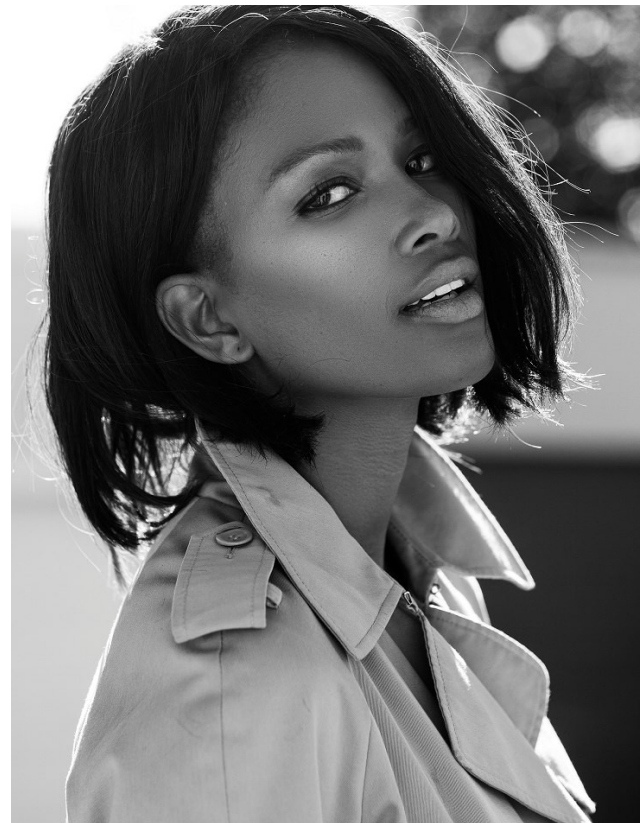

BOSS MODELS

CAPE TOWN

ROSETTE MOGOMOTSI

Height: 175cm Bust: 86cm Waist: 64cm Hips: 94cm Shoe: 5 UK Hair: Black Eyes: Brown