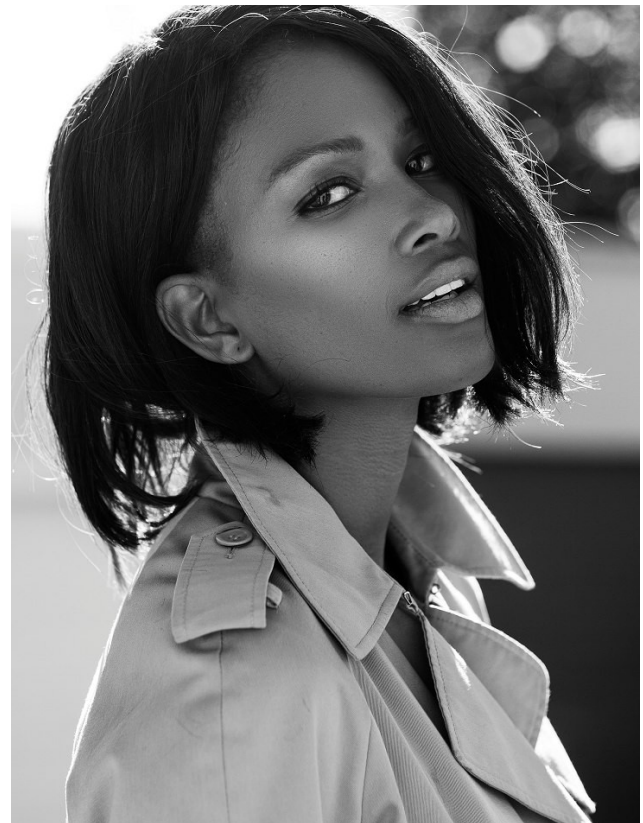

BOSS MODELS

CAPE TOWN

ROSETTE MOGOMOTSI

Height: 175cm Bust: 90cm Waist: 70cm Hips: 99cm Shoe: 5 UK Hair: Black Eyes: Brown