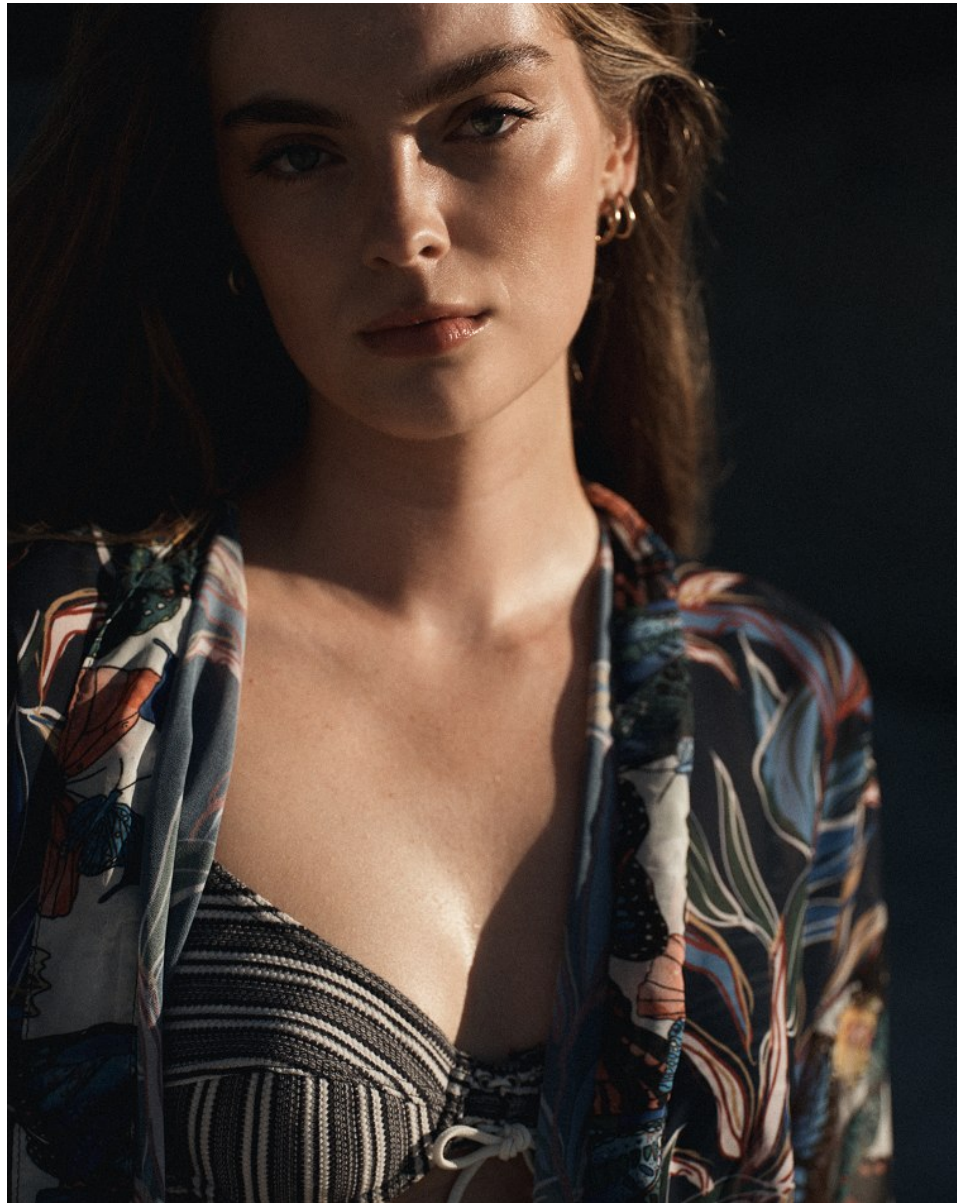

# BOSS MODELS

CAPE TOWN

KRISTILENE DICKS

Height: 180cm Bust: 89cm Waist: 76cm Hips: 112cm Shoe: 6 UK Hair: Light Brown Eyes: Green/Grey