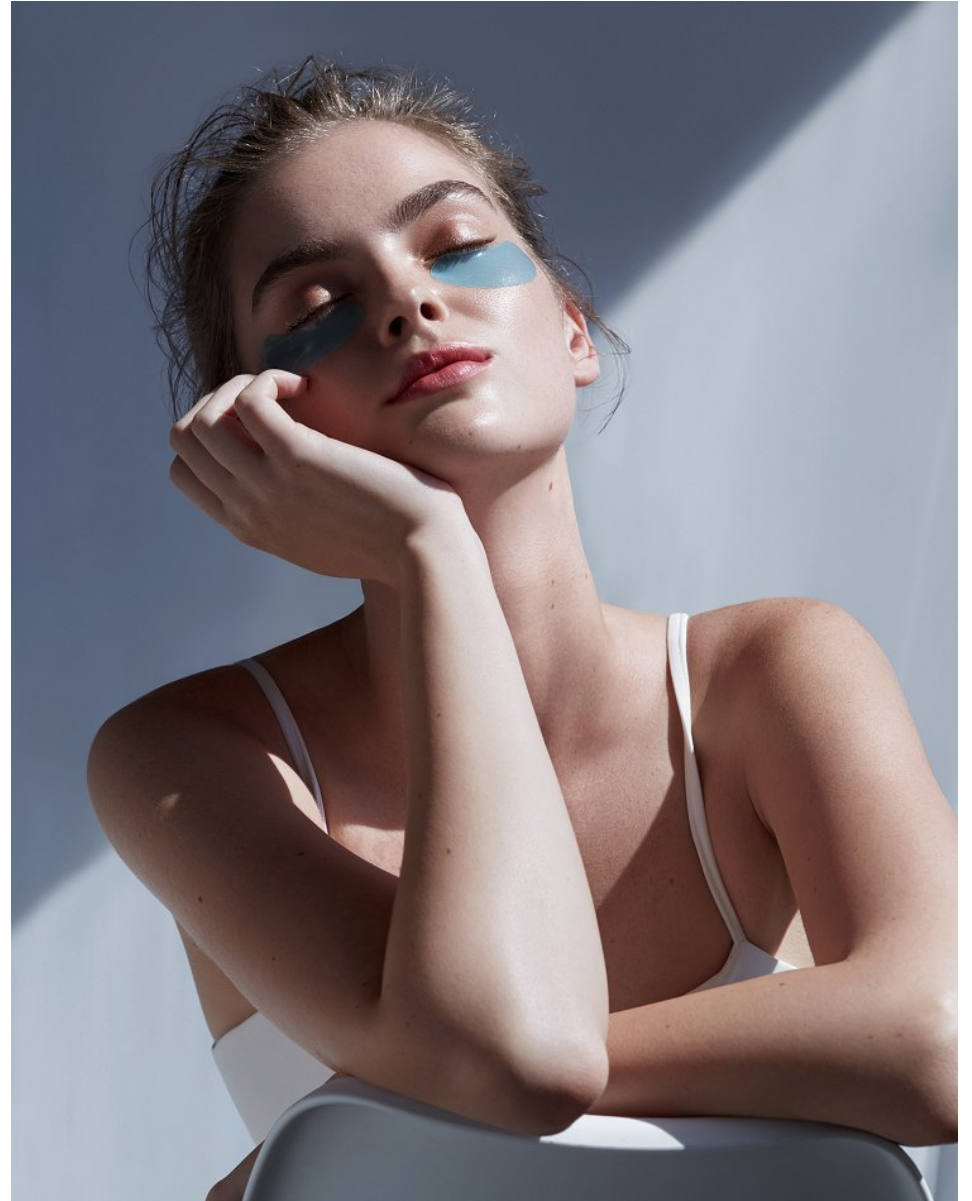

BOSS MODELS

CAPE TOWN

KRISTILENE DICKS

Height: 180cm Bust: 89cm Waist: 76cm Hips: 112cm Shoe: 6 UK Hair: Light Brown Eyes: Green/Grey

BOSS MODELS

CAPE TOWN

KRISTILENE DICKS

Height: 180cm Bust: 89cm Waist: 76cm Hips: 112cm Shoe: 6 UK Hair: Light Brown Eyes: Green/Grey