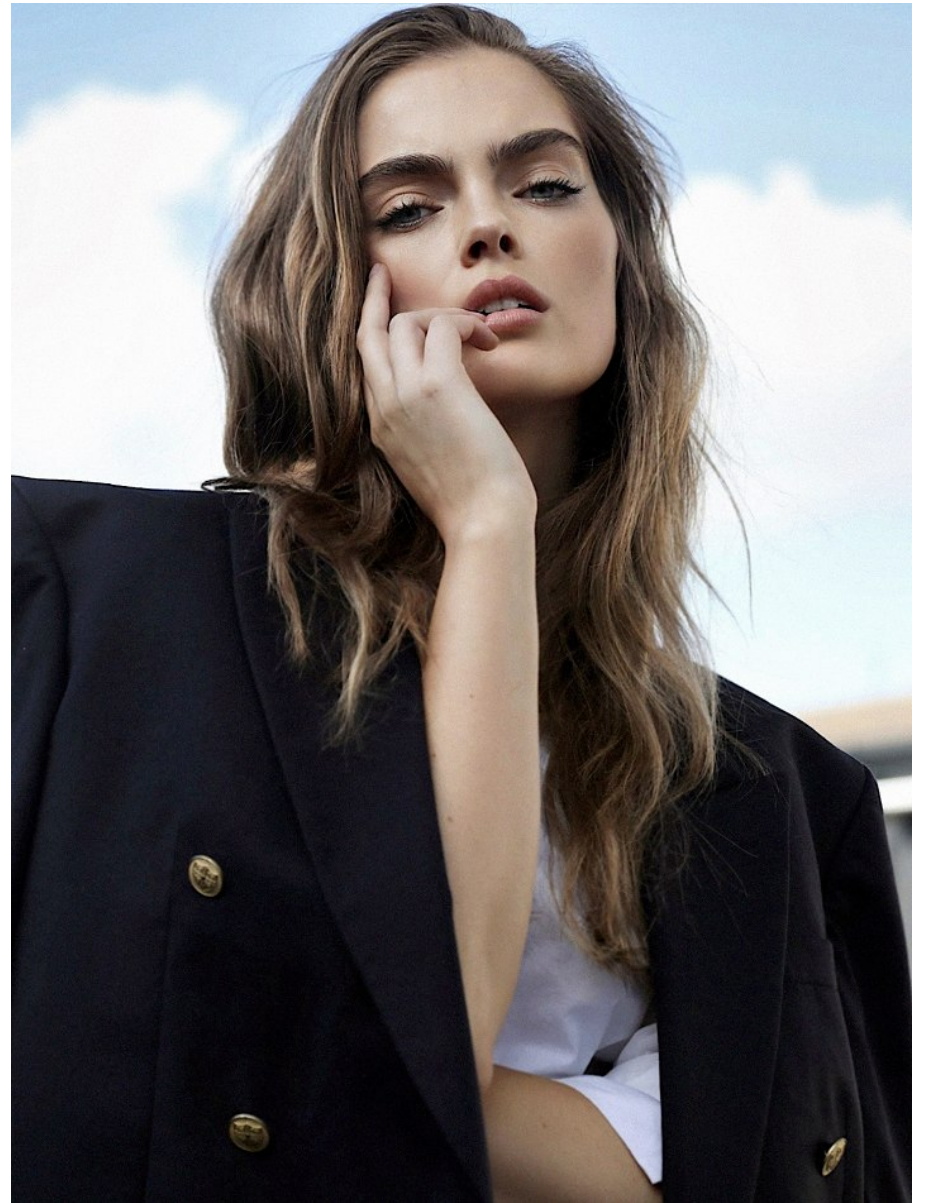

BOSS MODELS

CAPE TOWN

KRISTILENE DICKS

Height: 180cm Bust: 89cm Waist: 76cm Hips: 112cm Shoe: 6 UK Hair: Light Brown Eyes: Green/Grey

BOSS MODELS

CAPE TOWN

KRISTILENE DICKS

Height: 180cm Bust: 89cm Waist: 76cm Hips: 112cm Shoe: 6 UK Hair: Light Brown Eyes: Green/Grey