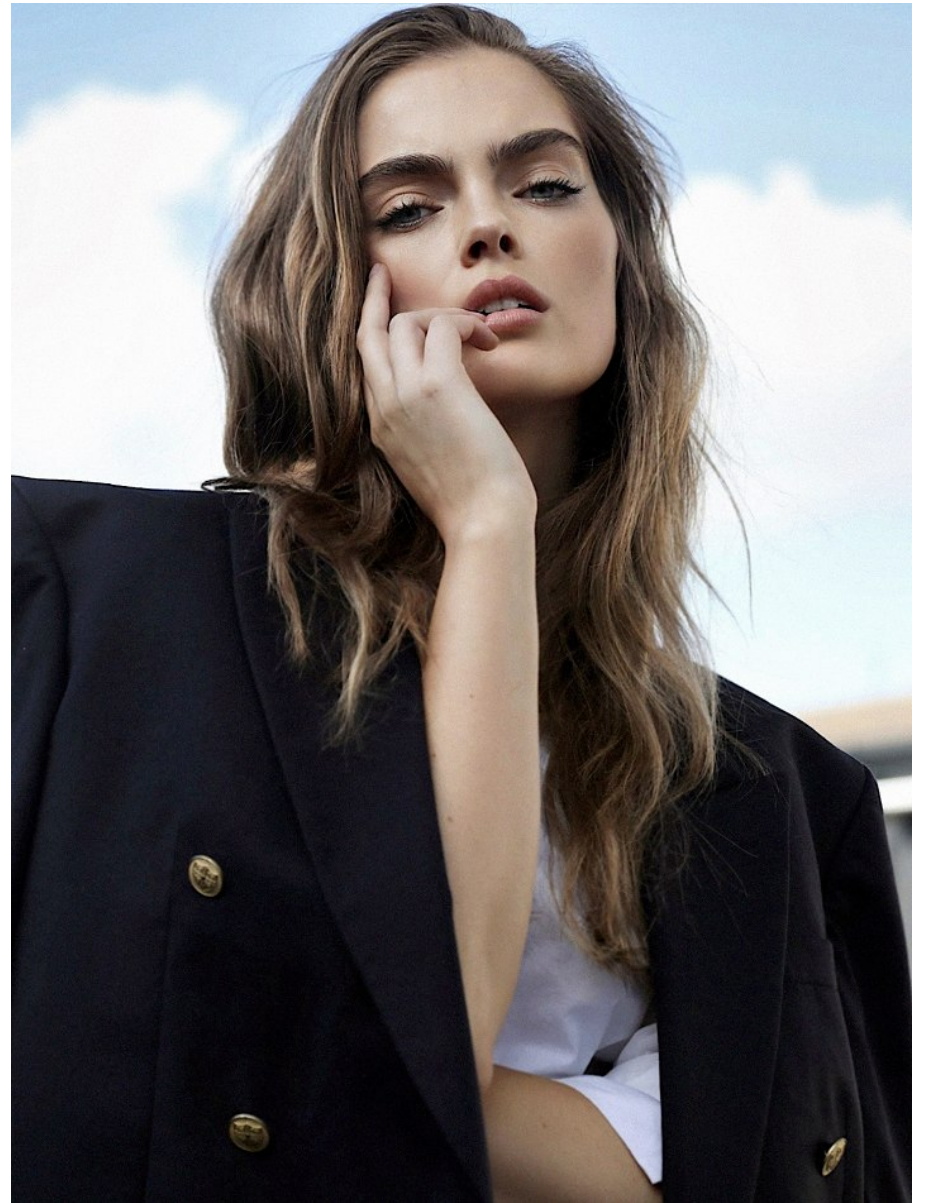

BOSS MODELS

CAPE TOWN

KRISTILENE DICKS

Height: 180cm Bust: 89cm Waist: 76cm Hips: 112cm Shoe: 6 UK Hair: Light Brown Eyes: Green/Grey