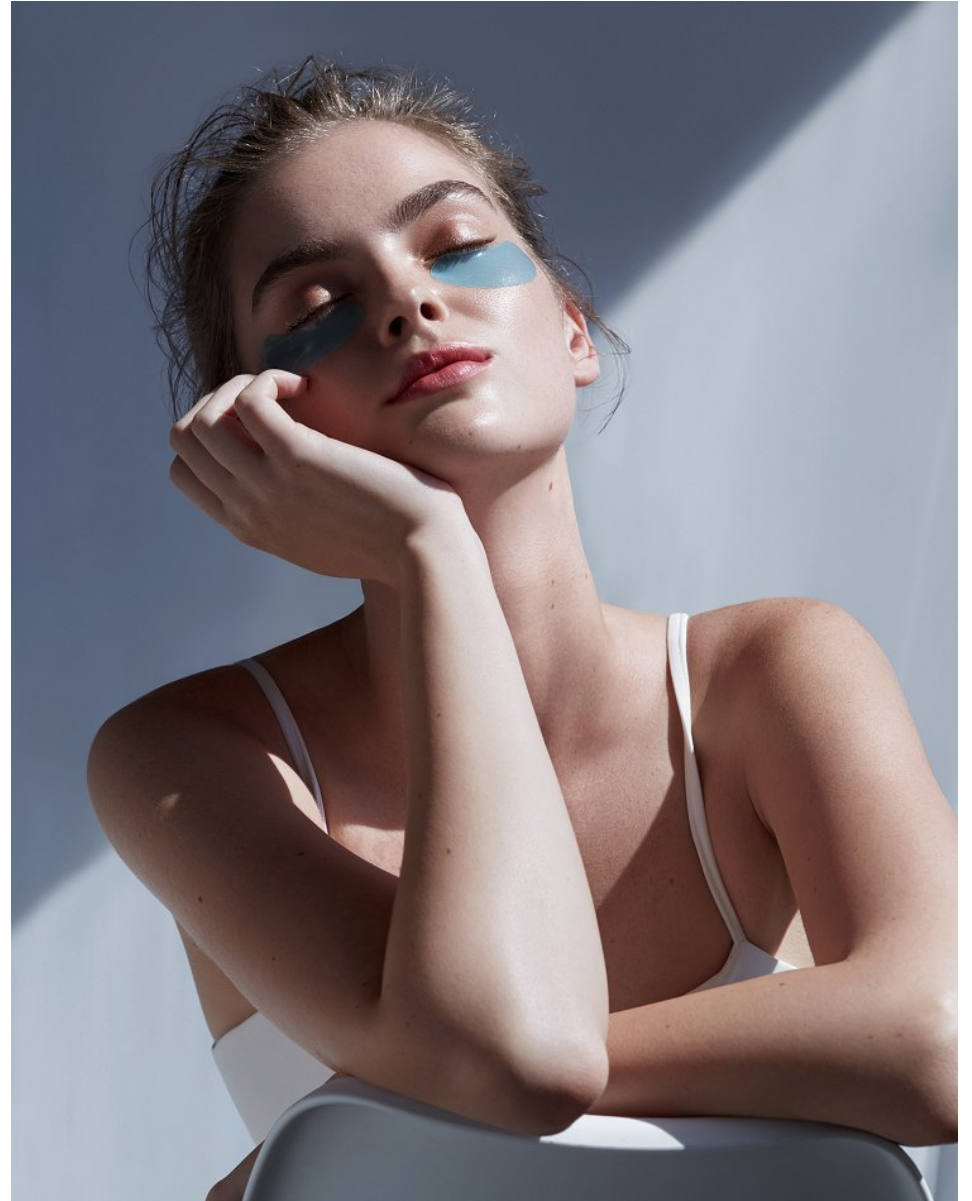

BOSS MODELS

CAPE TOWN

KRISTILENE DICKS

Height: 180cm Bust: 89cm Waist: 76cm Hips: 112cm Shoe: 6 UK Hair: Light Brown Eyes: Green/Grey