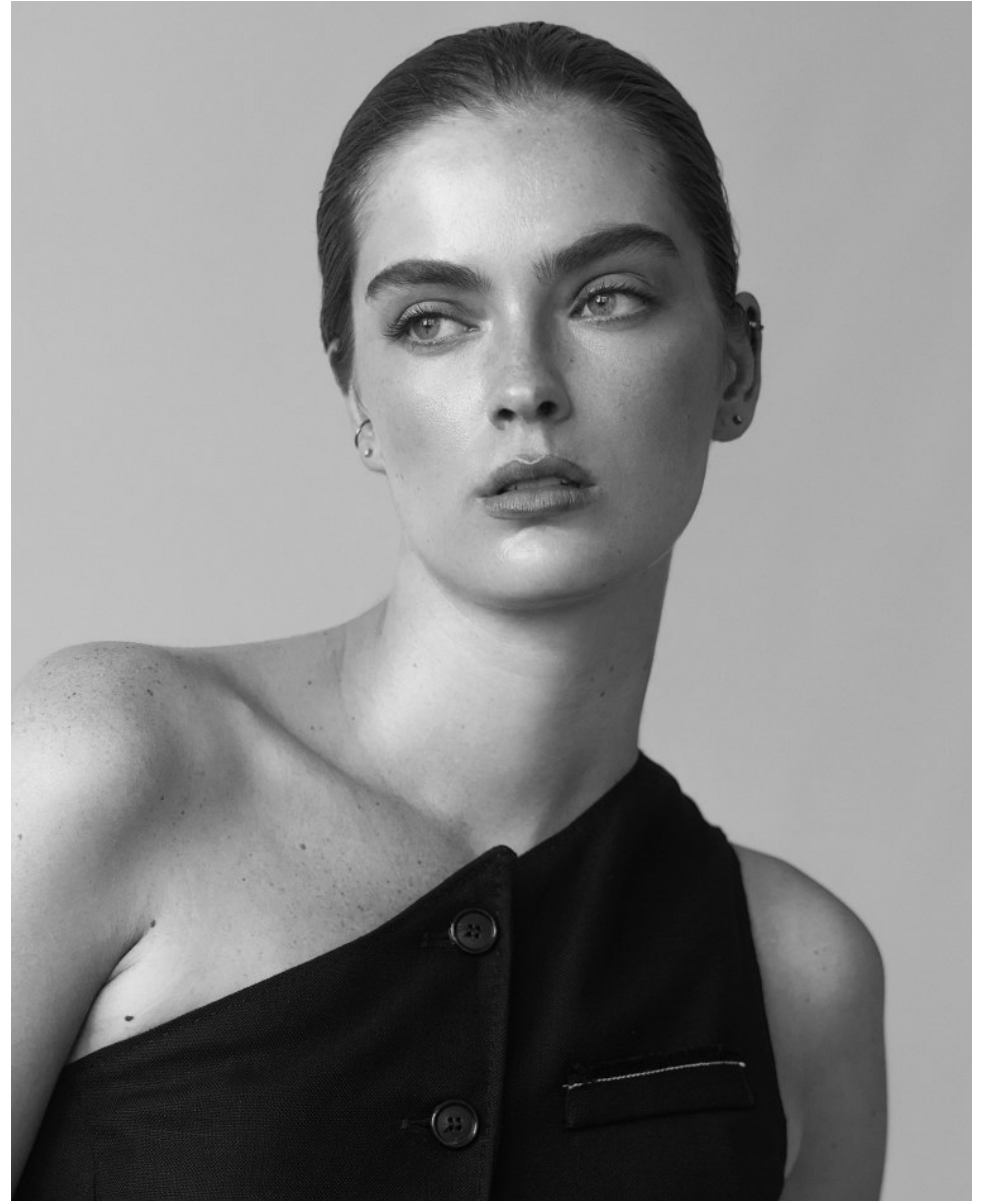

BOSS MODELS

CAPE TOWN

KRISTILENE DICKS

Height: 180cm Bust: 89cm Waist: 76cm Hips: 112cm Shoe: 6 UK Hair: Light Brown Eyes: Green/Grey

BOSS MODELS

CAPE TOWN

KRISTILENE DICKS

Height: 180cm Bust: 89cm Waist: 76cm Hips: 112cm Shoe: 6 UK Hair: Light Brown Eyes: Green/Grey