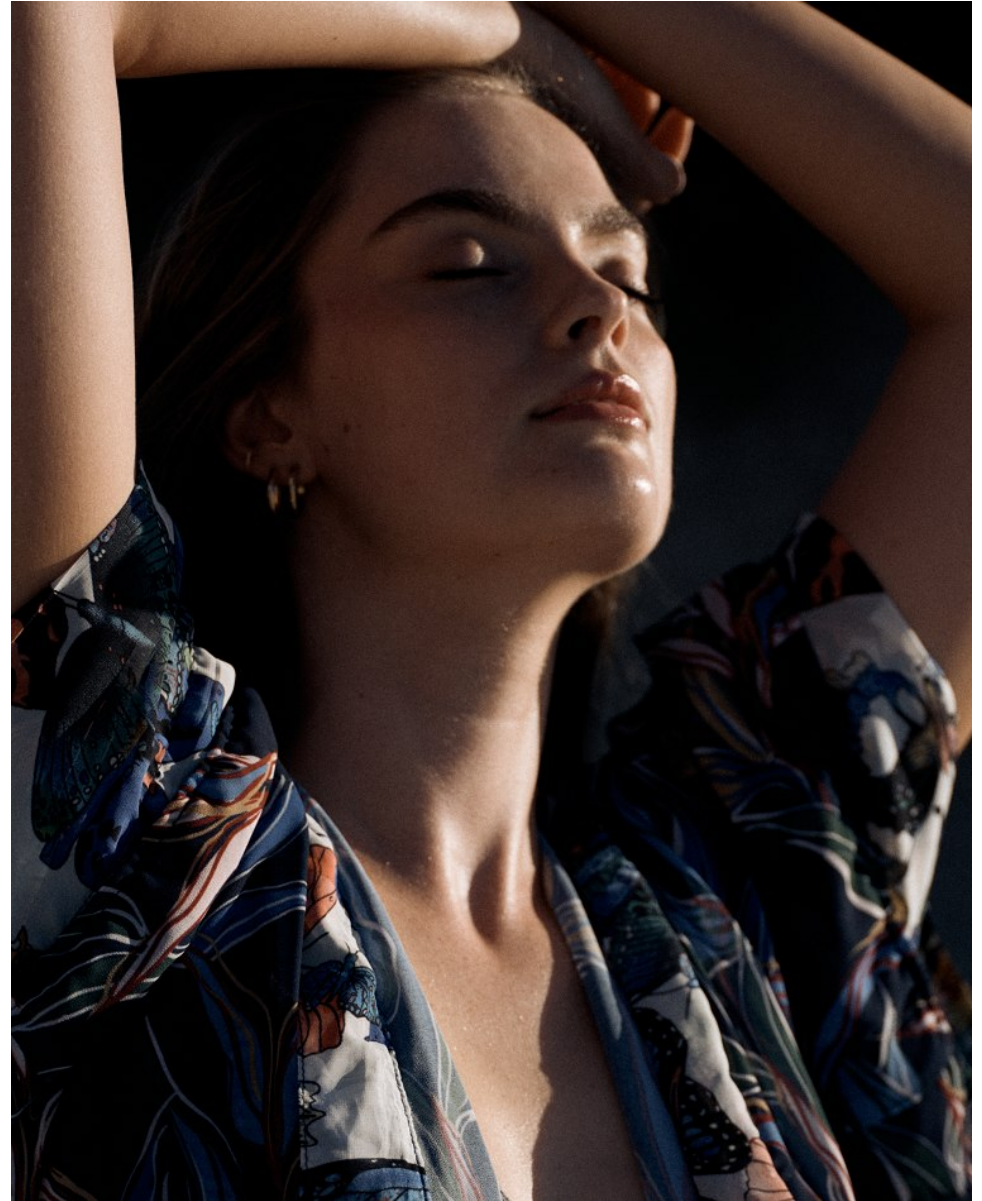

BOSS MODELS

CAPE TOWN

KRISTILENE DICKS

Height: 180cm Bust: 89cm Waist: 76cm Hips: 112cm Shoe: 6 UK Hair: Light Brown Eyes: Green/Grey