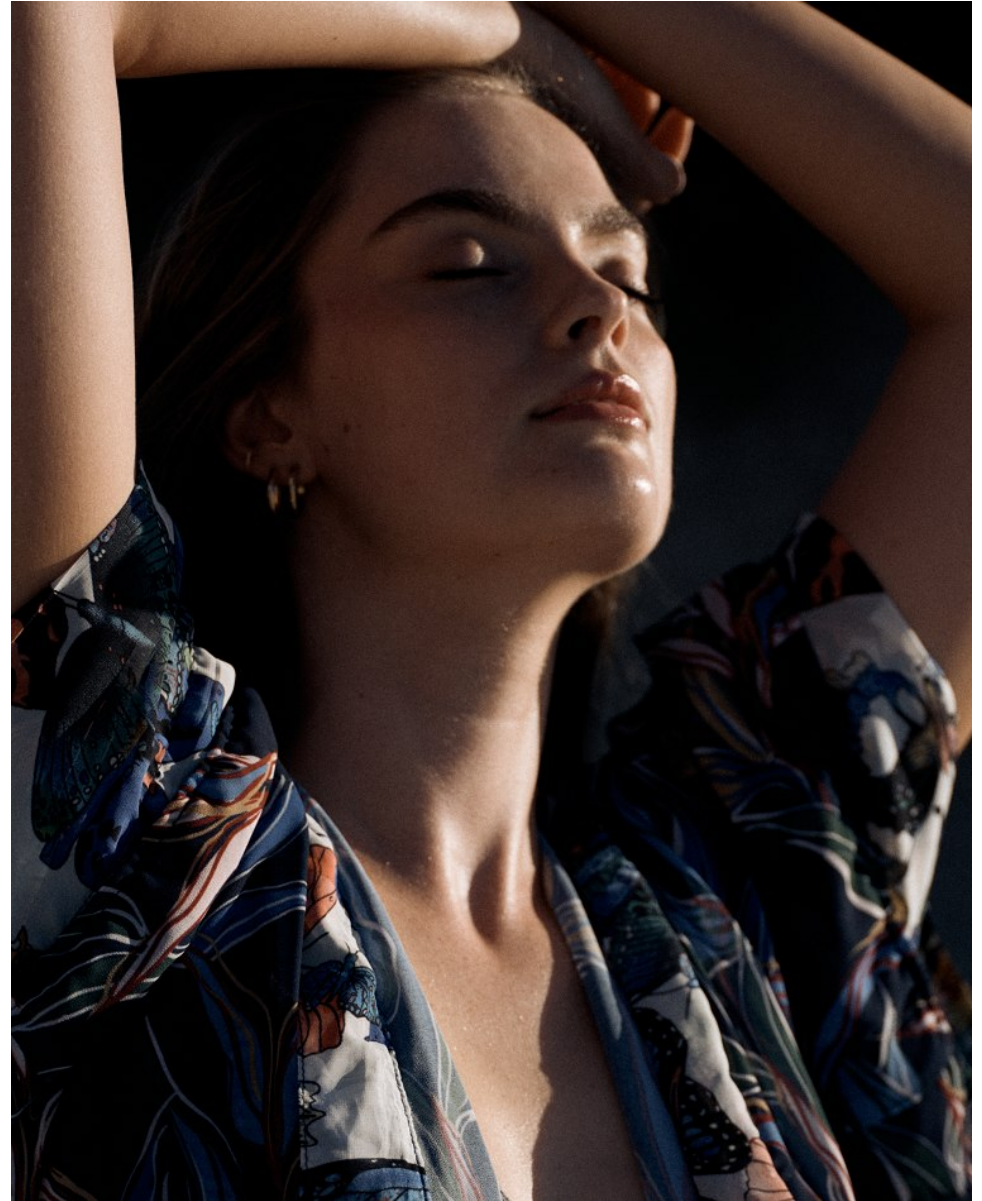

BOSS MODELS

CAPE TOWN

KRISTILENE DICKS

Height: 180cm Bust: 89cm Waist: 76cm Hips: 112cm Shoe: 6 UK Hair: Light Brown Eyes: Green/Grey

BOSS MODELS

CAPE TOWN

KRISTILENE DICKS

Height: 180cm Bust: 89cm Waist: 76cm Hips: 112cm Shoe: 6 UK Hair: Light Brown Eyes: Green/Grey