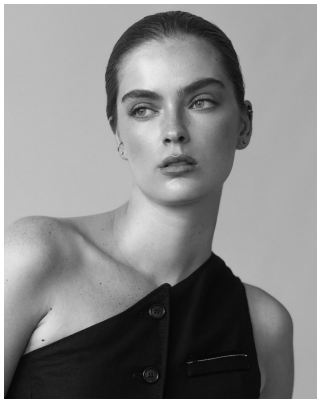

BOSS MODELS

CAPE TOWN

KRISTILENE DICKS

Height: 180cm Bust: 89cm Waist: 76cm Hips: 112cm Shoe: 6 UK Hair: Light Brown Eyes: Green/Grey

BOSS MODELS

CAPE TOWN

KRISTILENE DICKS

Height: 180cm Bust: 89cm Waist: 76cm Hips: 112cm Shoe: 6 UK Hair: Light Brown Eyes: Green/Grey

BOSS MODELS

CAPE TOWN

KRISTILENE DICKS

Height: 180cm Bust: 89cm Waist: 76cm Hips: 112cm Shoe: 6 UK Hair: Light Brown Eyes: Green/Grey