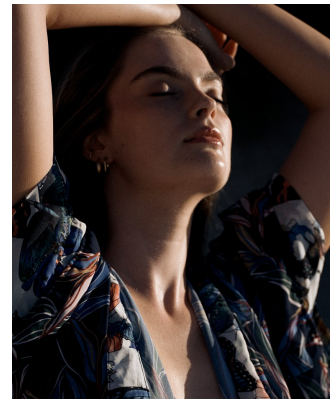

BOSS MODELS

CAPE TOWN

KRISTILENE DICKS

Height: 180cm Bust: 89cm Waist: 76cm Hips: 112cm Shoe: 6 UK Hair: Light Brown Eyes: Green/Grey

BOSS MODELS

CAPE TOWN

KRISTILENE DICKS

Height: 180cm Bust: 89cm Waist: 76cm Hips: 112cm Shoe: 6 UK Hair: Light Brown Eyes: Green/Grey

BOSS MODELS

CAPE TOWN

KRISTILENE DICKS

Height: 180cm Bust: 89cm Waist: 76cm Hips: 112cm Shoe: 6 UK Hair: Light Brown Eyes: Green/Grey