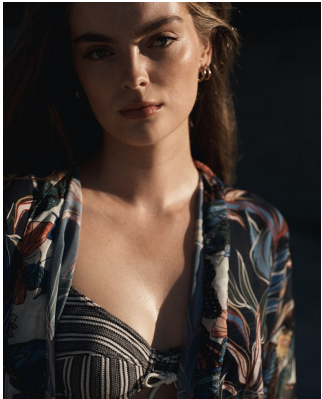

BOSS MODELS

CAPE TOWN

KRISTILENE DICKS

Height: 180cm Bust: 89cm Waist: 76cm Hips: 112cm Shoe: 6 UK Hair: Light Brown Eyes: Green/Grey

BOSS MODELS

CAPE TOWN

KRISTILENE DICKS

Height: 180cm Bust: 89cm Waist: 76cm Hips: 112cm Shoe: 6 UK Hair: Light Brown Eyes: Green/Grey

BOSS MODELS

CAPE TOWN

KRISTILENE DICKS

Height: 180cm Bust: 89cm Waist: 76cm Hips: 112cm Shoe: 6 UK Hair: Light Brown Eyes: Green/Grey