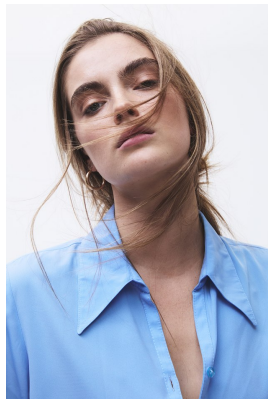

BOSS MODELS

CAPE TOWN

KRISTILENE DICKS

Height: 180cm Bust: 89cm Waist: 76cm Hips: 112cm Shoe: 6 UK Hair: Light Brown Eyes: Green/Grey

BOSS MODELS

CAPE TOWN

KRISTILENE DICKS

Height: 180cm Bust: 89cm Waist: 76cm Hips: 112cm Shoe: 6 UK Hair: Light Brown Eyes: Green/Grey

BOSS MODELS

CAPE TOWN

KRISTILENE DICKS

Height: 180cm Bust: 89cm Waist: 76cm Hips: 112cm Shoe: 6 UK Hair: Light Brown Eyes: Green/Grey