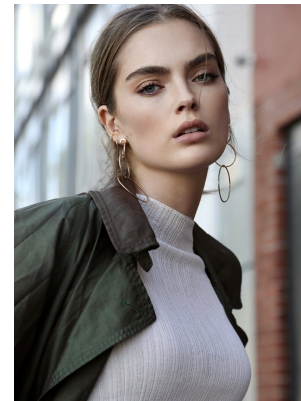

BOSS MODELS

CAPE TOWN

KRISTILENE DICKS

Height: 180cm Bust: 89cm Waist: 76cm Hips: 112cm Shoe: 6 UK Hair: Light Brown Eyes: Green/Grey

BOSS MODELS

CAPE TOWN

KRISTILENE DICKS

Height: 180cm Bust: 89cm Waist: 76cm Hips: 112cm Shoe: 6 UK Hair: Light Brown Eyes: Green/Grey

BOSS MODELS

CAPE TOWN

KRISTILENE DICKS

Height: 180cm Bust: 89cm Waist: 76cm Hips: 112cm Shoe: 6 UK Hair: Light Brown Eyes: Green/Grey