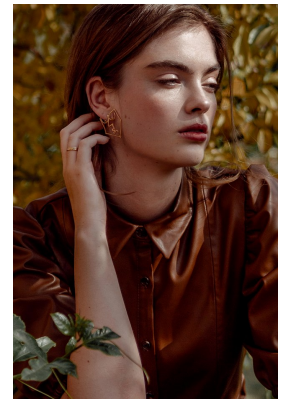

BOSS MODELS

CAPE TOWN

KRISTILENE DICKS

Height: 180cm Bust: 89cm Waist: 76cm Hips: 112cm Shoe: 6 UK Hair: Light Brown Eyes: Green/Grey

BOSS MODELS

CAPE TOWN

KRISTILENE DICKS

Height: 180cm Bust: 89cm Waist: 76cm Hips: 112cm Shoe: 6 UK Hair: Light Brown Eyes: Green/Grey

BOSS MODELS

CAPE TOWN

KRISTILENE DICKS

Height: 180cm Bust: 89cm Waist: 76cm Hips: 112cm Shoe: 6 UK Hair: Light Brown Eyes: Green/Grey