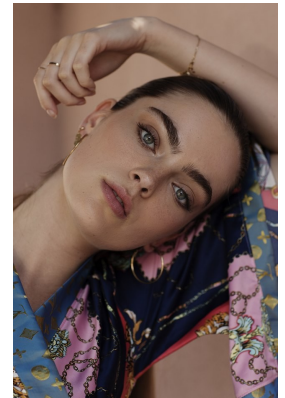

BOSS MODELS

CAPE TOWN

KRISTILENE DICKS

Height: 180cm Bust: 89cm Waist: 76cm Hips: 112cm Shoe: 6 UK Hair: Light Brown Eyes: Green/Grey

BOSS MODELS

CAPE TOWN

KRISTILENE DICKS

Height: 180cm Bust: 89cm Waist: 76cm Hips: 112cm Shoe: 6 UK Hair: Light Brown Eyes: Green/Grey

BOSS MODELS

CAPE TOWN

KRISTILENE DICKS

Height: 180cm Bust: 89cm Waist: 76cm Hips: 112cm Shoe: 6 UK Hair: Light Brown Eyes: Green/Grey