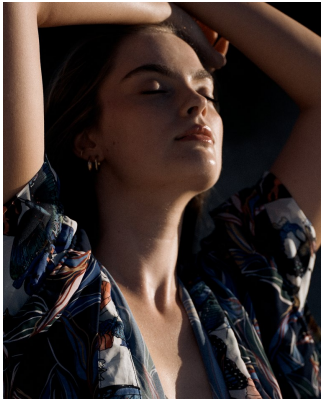

BOSS MODELS

CAPE TOWN

KRISTILENE DICKS

Height: 180cm Bust: 89cm Waist: 76cm Hips: 112cm Shoe: 6 UK Hair: Light Brown Eyes: Green/Grey

BOSS MODELS

CAPE TOWN

KRISTILENE DICKS

Height: 180cm Bust: 89cm Waist: 76cm Hips: 112cm Shoe: 6 UK Hair: Light Brown Eyes: Green/Grey

BOSS MODELS

CAPE TOWN

KRISTILENE DICKS

Height: 180cm Bust: 89cm Waist: 76cm Hips: 112cm Shoe: 6 UK Hair: Light Brown Eyes: Green/Grey