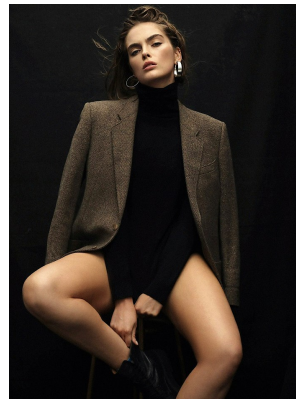

BOSS MODELS

CAPE TOWN

KRISTILENE DICKS

Height: 180cm Bust: 89cm Waist: 76cm Hips: 112cm Shoe: 6 UK Hair: Light Brown Eyes: Green/Grey

BOSS MODELS

CAPE TOWN

KRISTILENE DICKS

Height: 180cm Bust: 89cm Waist: 76cm Hips: 112cm Shoe: 6 UK Hair: Light Brown Eyes: Green/Grey

BOSS MODELS

CAPE TOWN

KRISTILENE DICKS

Height: 180cm Bust: 89cm Waist: 76cm Hips: 112cm Shoe: 6 UK Hair: Light Brown Eyes: Green/Grey