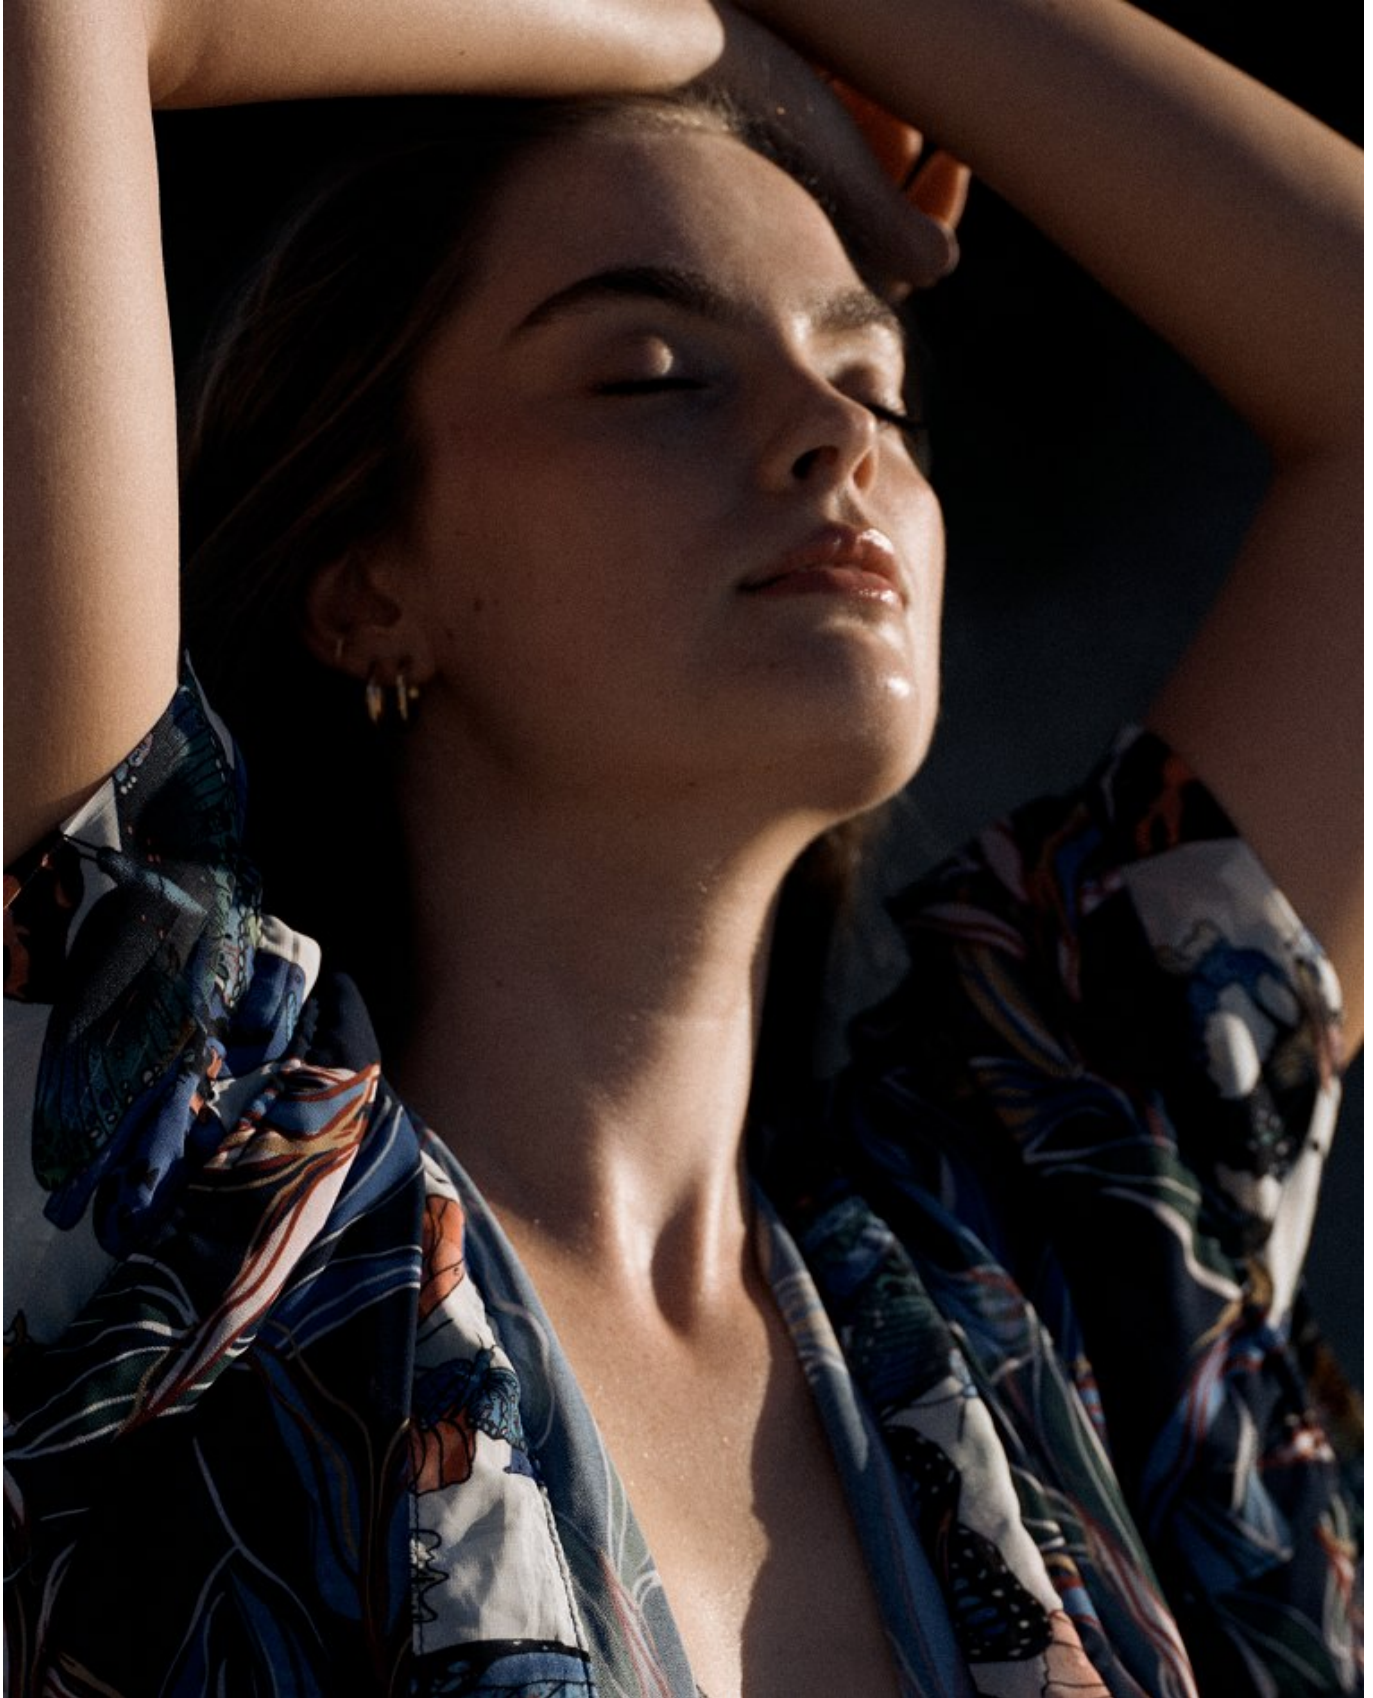

BOSS MODELS

CAPE TOWN

KRISTILENE DICKS

Height: 180cm Bust: 89cm Waist: 76cm Hips: 112cm Shoe: 6 UK Hair: Light Brown Eyes: Green/Grey