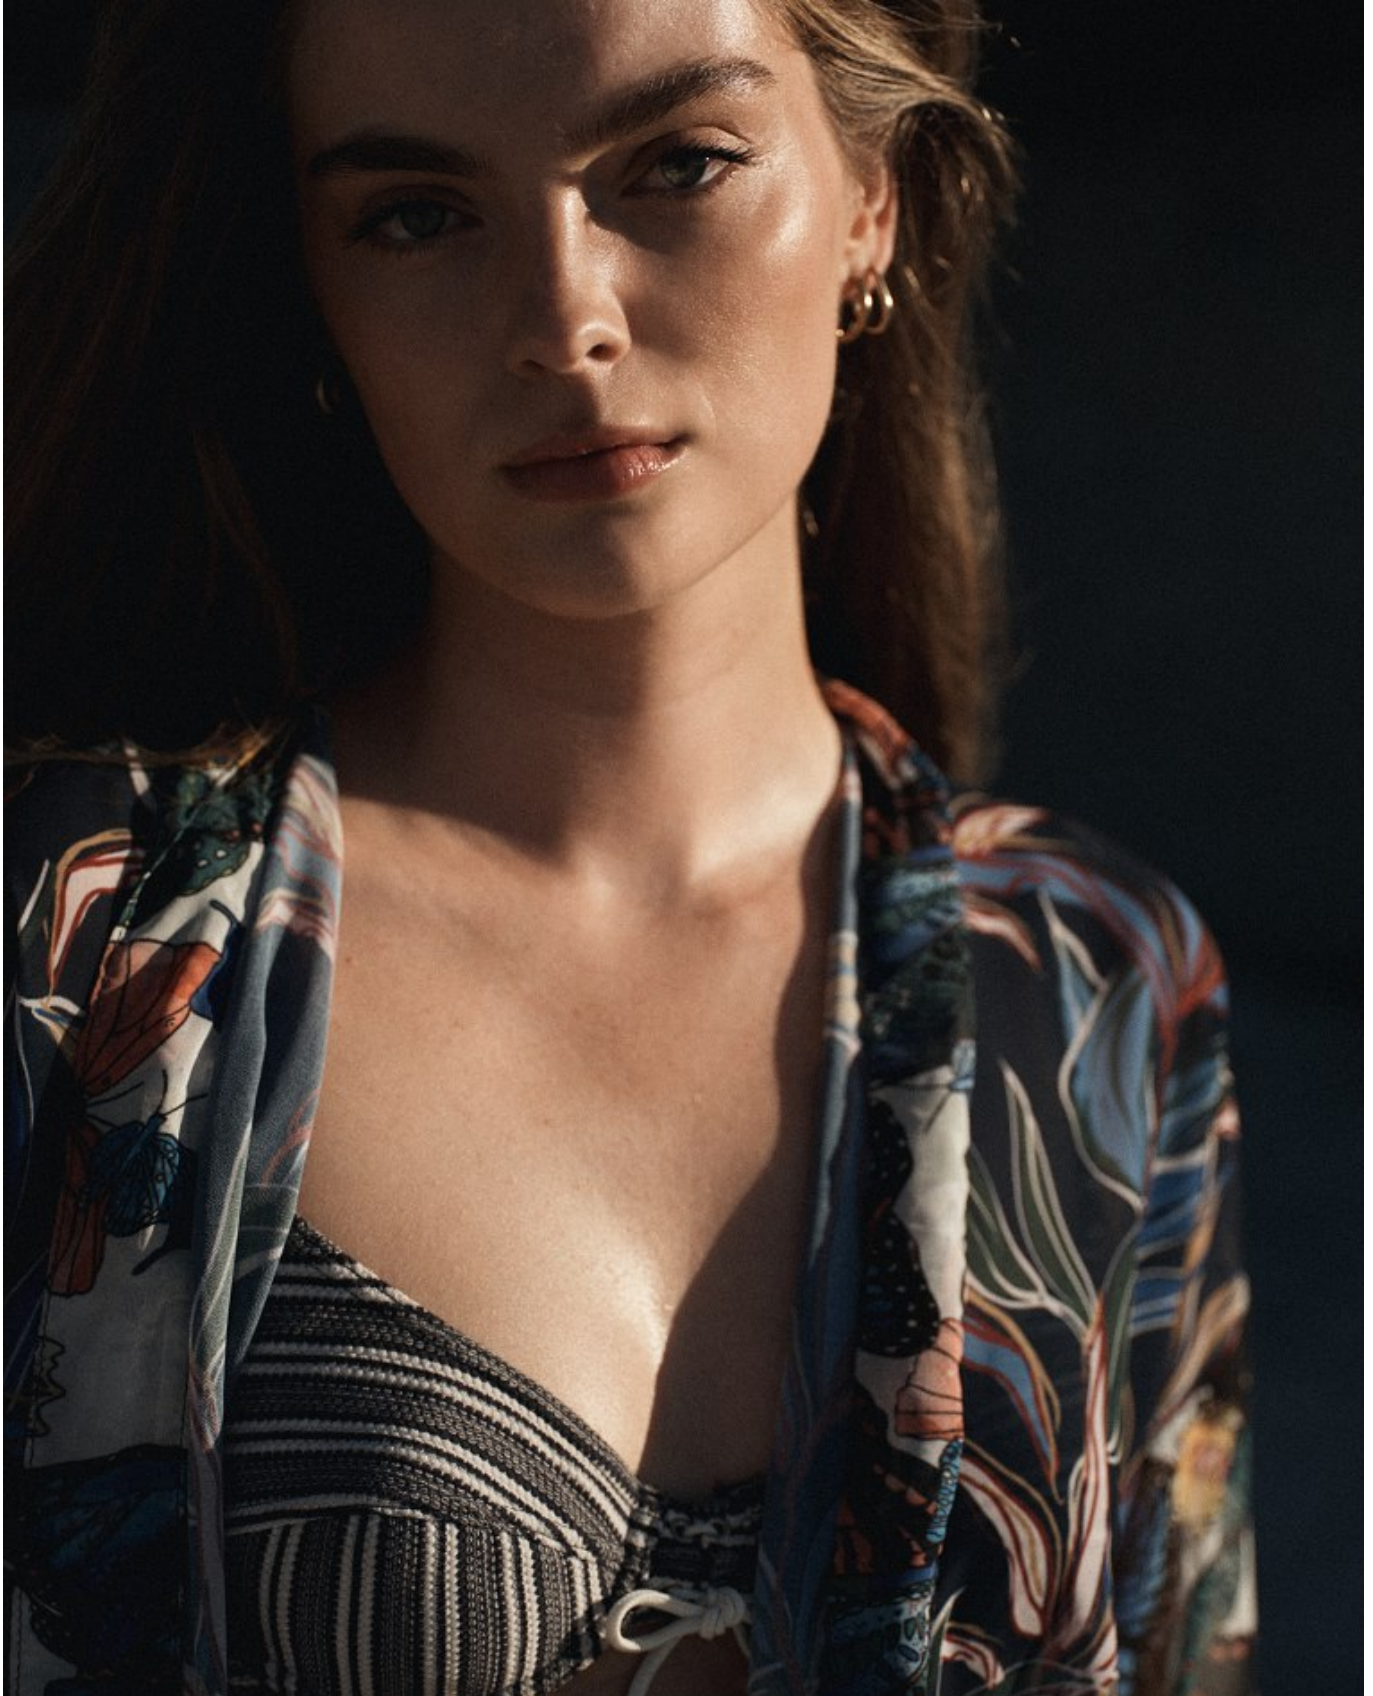

BOSS MODELS

CAPE TOWN

KRISTILENE DICKS

Height: 180cm Bust: 89cm Waist: 76cm Hips: 112cm Shoe: 6 UK Hair: Light Brown Eyes: Green/Grey

BOSS MODELS

CAPE TOWN

KRISTILENE DICKS

Height: 180cm Bust: 89cm Waist: 76cm Hips: 112cm Shoe: 6 UK Hair: Light Brown Eyes: Green/Grey