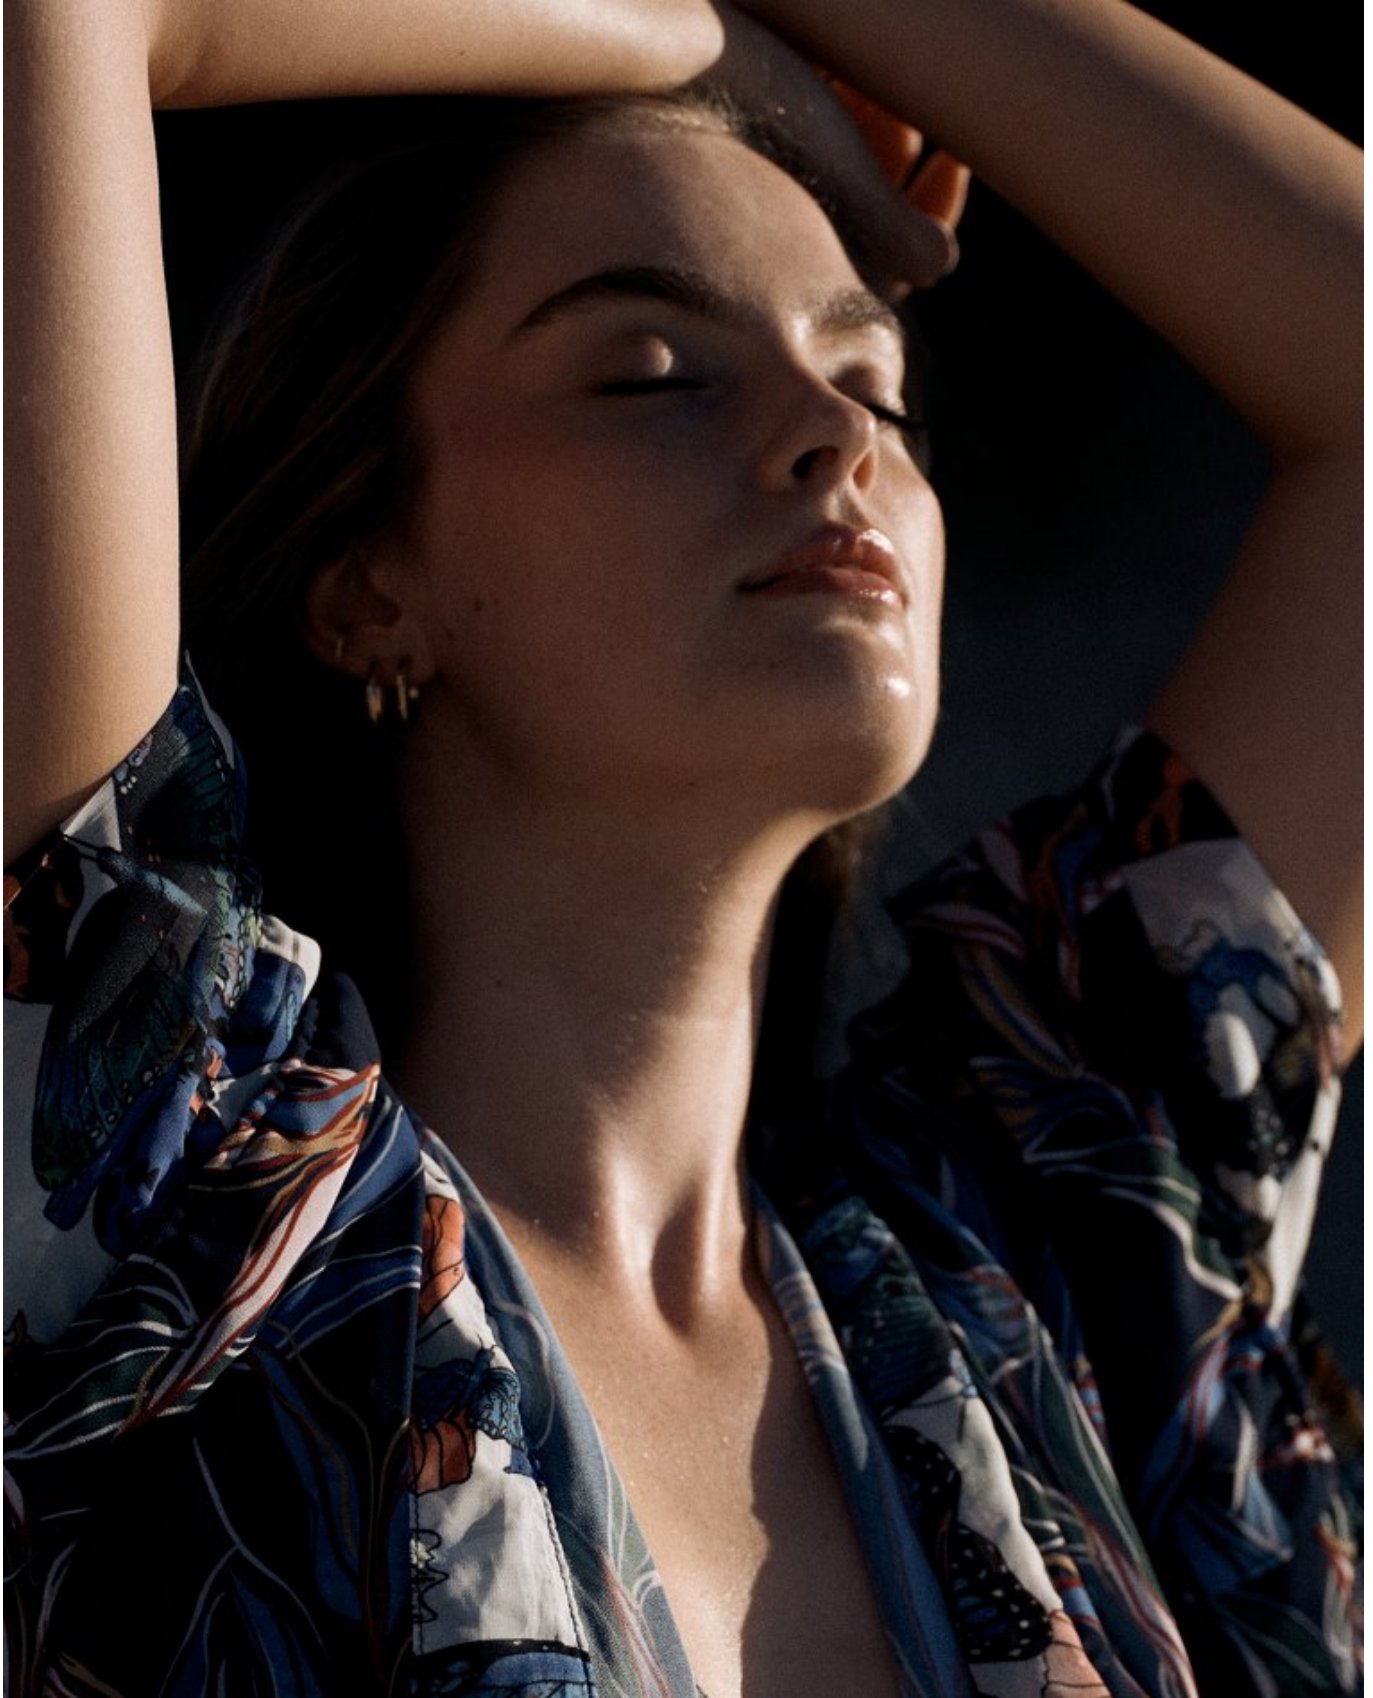

BOSS MODELS

CAPE TOWN

KRISTILENE DICKS

Height: 180cm Bust: 89cm Waist: 76cm Hips: 112cm Shoe: 6 UK Hair: Light Brown Eyes: Green/Grey

BOSS MODELS

CAPE TOWN

KRISTILENE DICKS

Height: 180cm Bust: 89cm Waist: 76cm Hips: 112cm Shoe: 6 UK Hair: Light Brown Eyes: Green/Grey