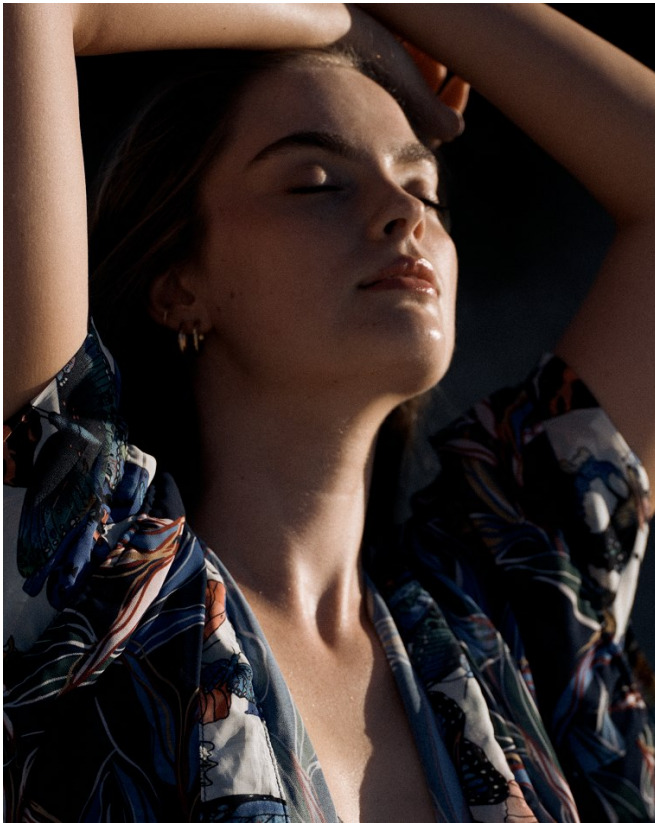

BOSS MODELS

CAPE TOWN

KRISTILENE DICKS

Height: 180cm Bust: 89cm Waist: 76cm Hips: 112cm Shoe: 6 UK Hair: Light Brown Eyes: Green/Grey