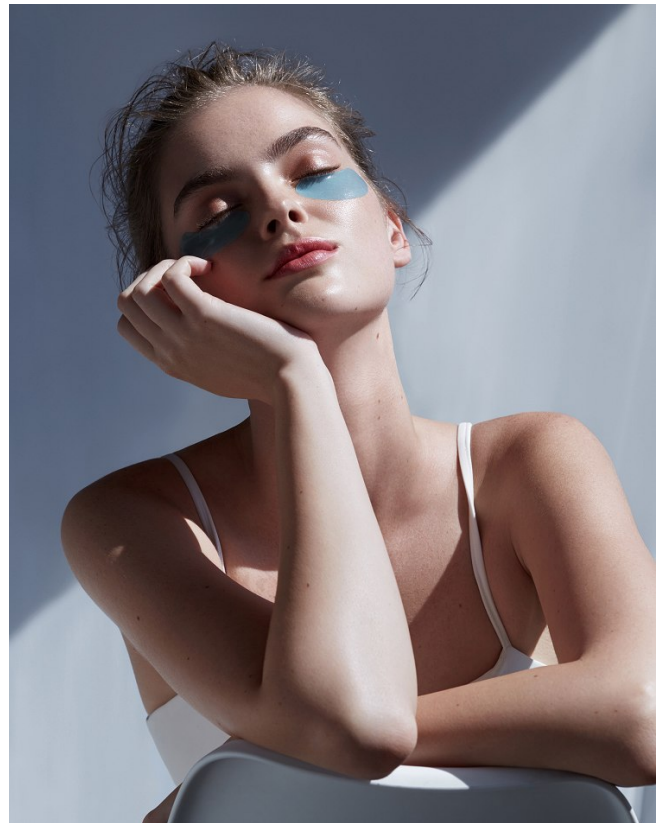

BOSS MODELS

CAPE TOWN

KRISTILENE DICKS

Height: 180cm Bust: 89cm Waist: 76cm Hips: 112cm Shoe: 6 UK Hair: Light Brown Eyes: Green/Grey