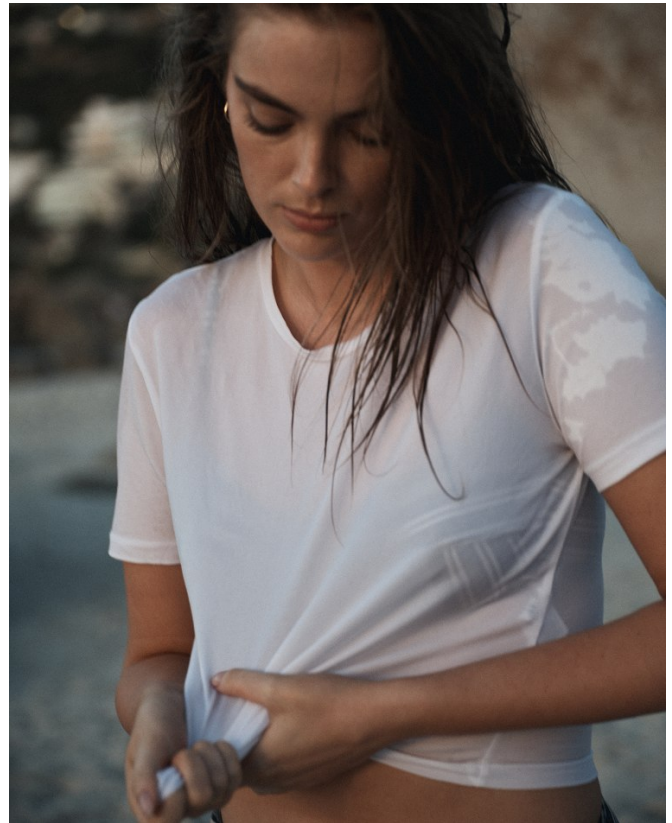

# BOSS MODELS

CAPE TOWN

**KRISTILENE DICKS**

Height: 180cm Bust: 89cm Waist: 76cm Hips: 112cm Shoe: 6 UK Hair: Light Brown Eyes: Green/Grey