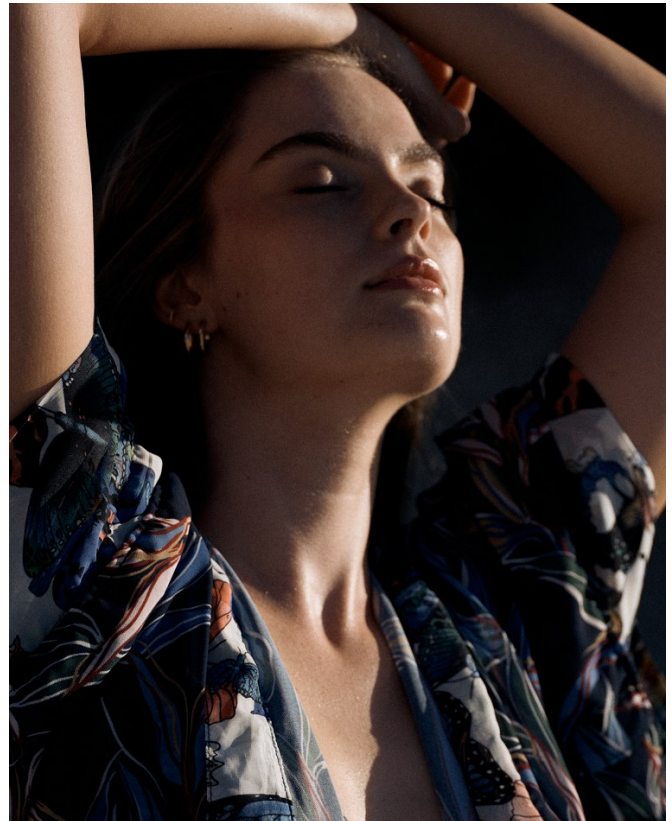

BOSS MODELS

CAPE TOWN

KRISTILENE DICKS

Height: 180cm Bust: 89cm Waist: 76cm Hips: 112cm Shoe: 6 UK Hair: Light Brown Eyes: Green/Grey