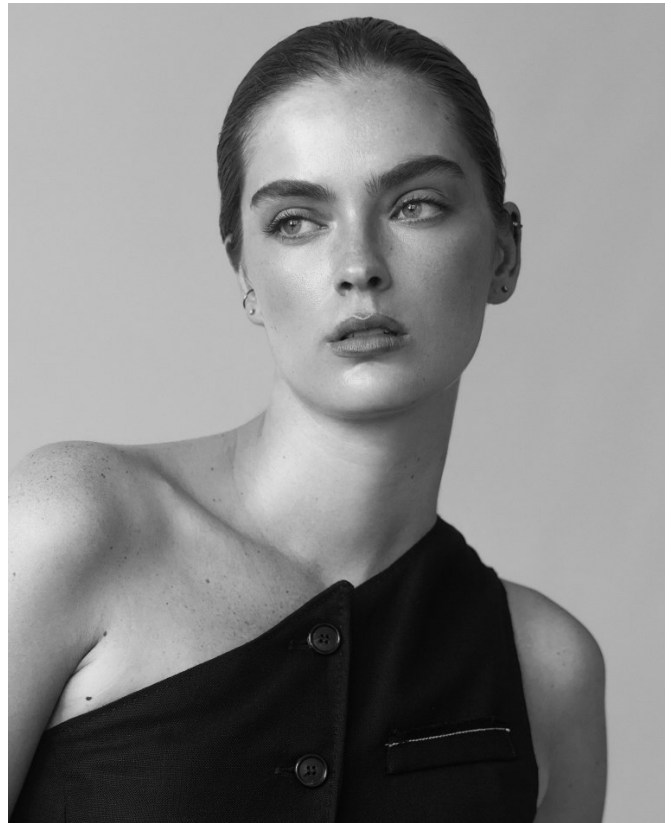

BOSS MODELS

CAPE TOWN

KRISTILENE DICKS

Height: 180cm Bust: 89cm Waist: 76cm Hips: 112cm Shoe: 6 UK Hair: Light Brown Eyes: Green/Grey