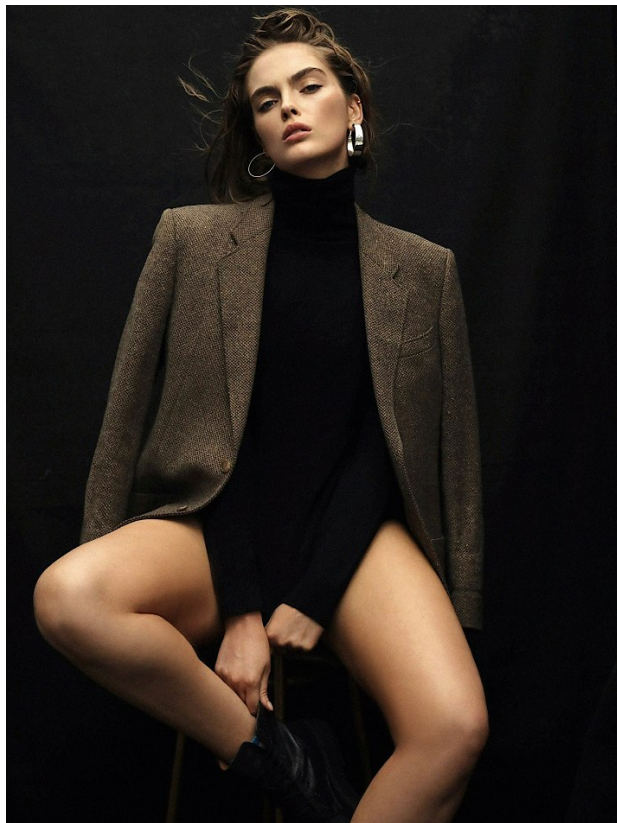

BOSS MODELS

CAPE TOWN

KRISTILENE DICKS

Height: 180cm Bust: 89cm Waist: 76cm Hips: 112cm Shoe: 6 UK Hair: Light Brown Eyes: Green/Grey

BOSS MODELS

CAPE TOWN

KRISTILENE DICKS

Height: 180cm Bust: 89cm Waist: 76cm Hips: 112cm Shoe: 6 UK Hair: Light Brown Eyes: Green/Grey