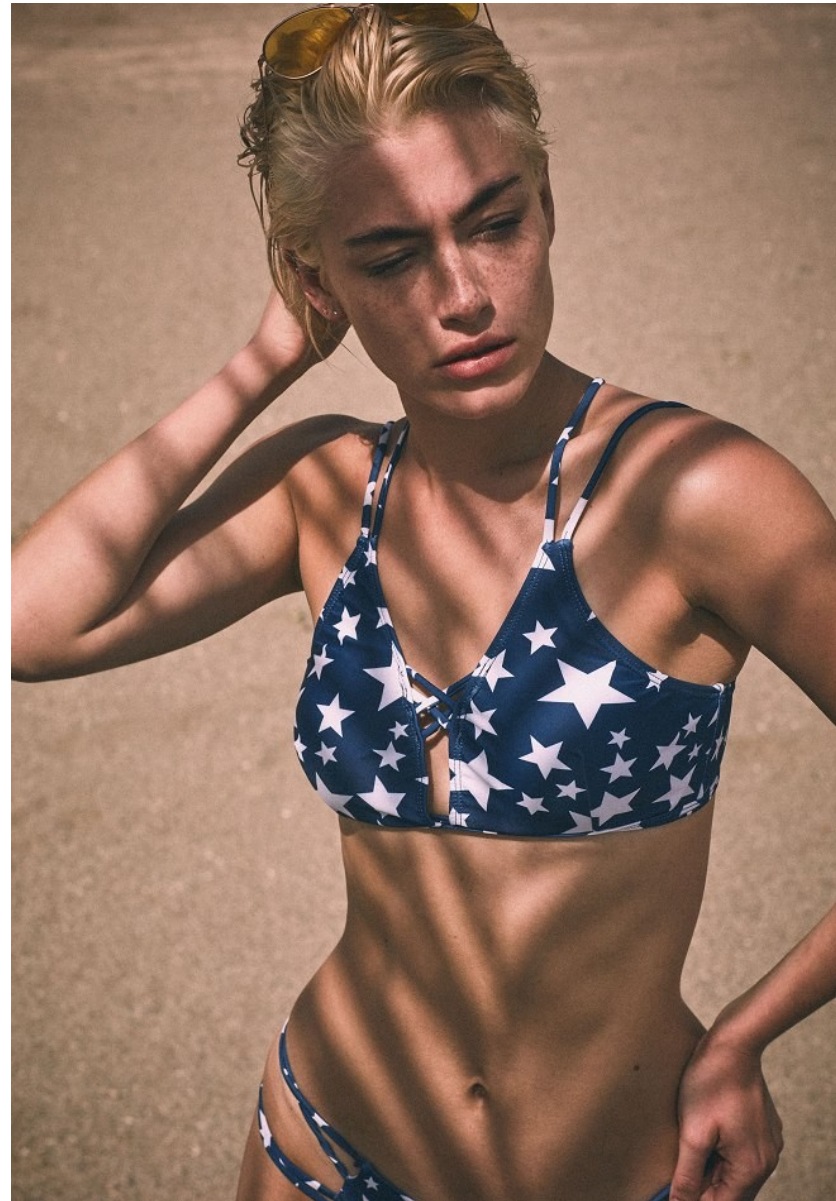

BOSS MODELS

CAPE TOWN

INDIA LOWNDS

Height: 170cm Bust: 85cm Waist: 67cm Hips: 98cm Shoe: 4 UK Hair: Platinum Blond Eyes: Blue