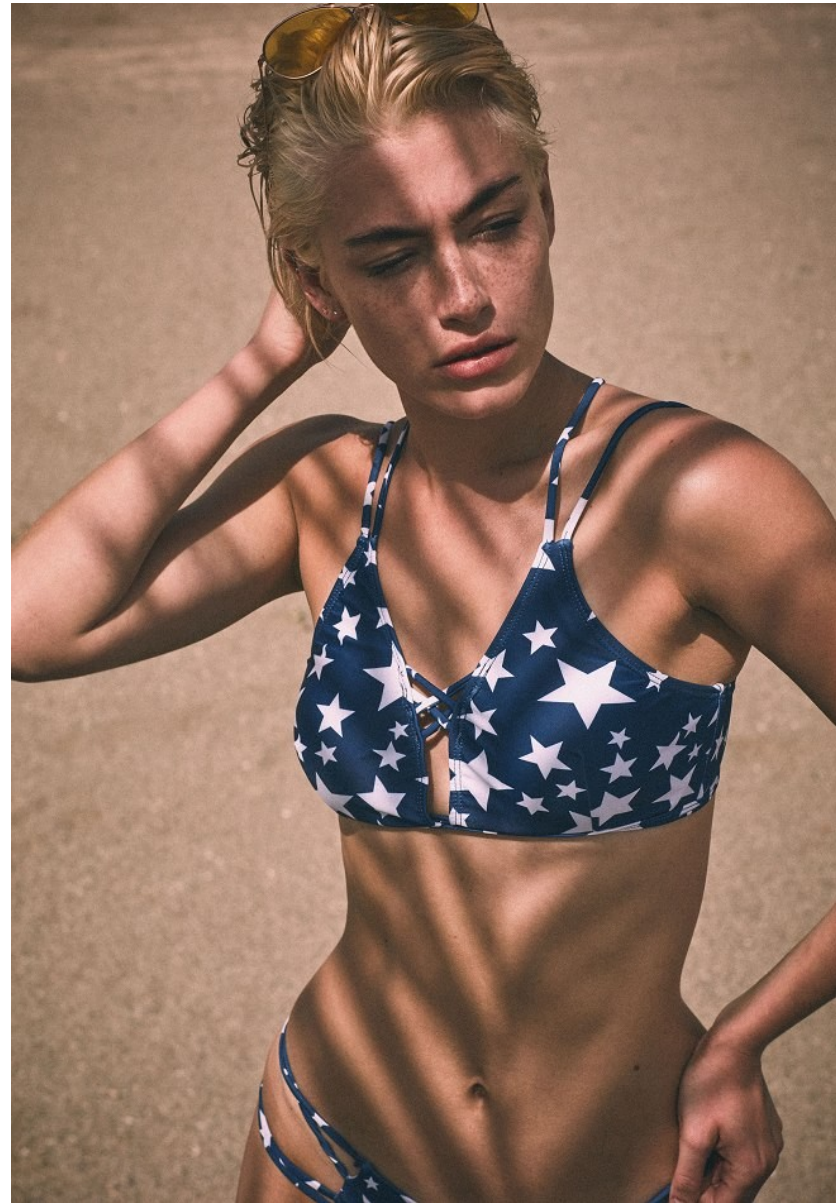

BOSS MODELS

CAPE TOWN

INDIA LOWNDS

Height: 170cm Bust: 85cm Waist: 67cm Hips: 98cm Shoe: 4 UK Hair: Platinum Blond Eyes: Blue