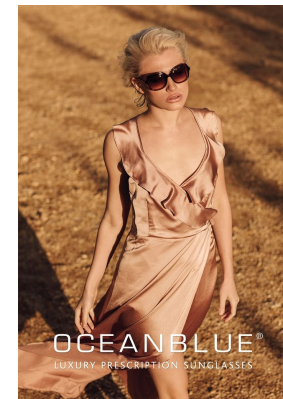

BOSS MODELS

CAPE TOWN

INDIA LOWNDS

Height: 170cm Bust: 85cm Waist: 67cm Hips: 98cm Shoe: 4 UK Hair: Platinum Blond Eyes: Blue

BOSS MODELS

CAPE TOWN

INDIA LOWNDS

Height: 170cm Bust: 85cm Waist: 67cm Hips: 98cm Shoe: 4 UK Hair: Platinum Blond Eyes: Blue

BOSS MODELS

CAPE TOWN

INDIA LOWNDS

Height: 170cm Bust: 85cm Waist: 67cm Hips: 98cm Shoe: 4 UK Hair: Platinum Blond Eyes: Blue