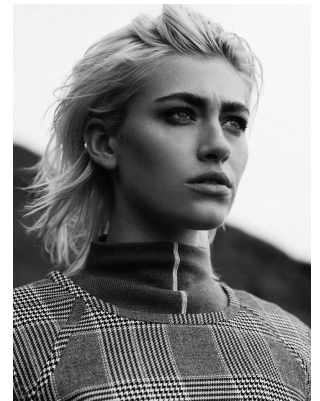

# BOSS MODELS

CAPE TOWN

## INDIA LOWNDS

Height: 170cm Bust: 85cm Waist: 67cm Hips: 98cm Shoe: 4 UK Hair: Platinum Blond Eyes: Blue