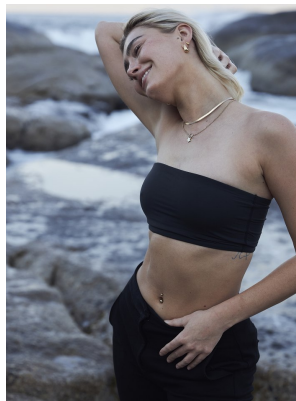

# BOSS MODELS

CAPE TOWN

## INDIA LOWNDS

Height: 170cm Bust: 85cm Waist: 67cm Hips: 98cm Shoe: 4 UK Hair: Platinum Blond Eyes: Blue