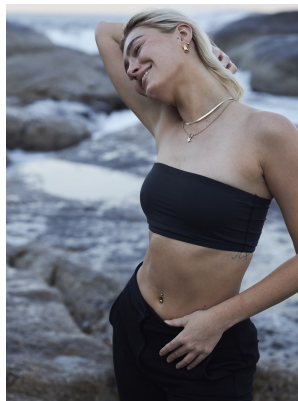

# BOSS MODELS

CAPE TOWN

## INDIA LOWNDS

Height: 170cm Bust: 85cm Waist: 67cm Hips: 98cm Shoe: 4 UK Hair: Platinum Blond Eyes: Blue