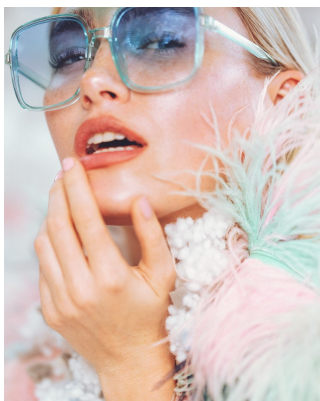

# BOSS MODELS

CAPE TOWN

## INDIA LOWNDS

Height: 170cm Bust: 85cm Waist: 67cm Hips: 98cm Shoe: 4 UK Hair: Platinum Blond Eyes: Blue