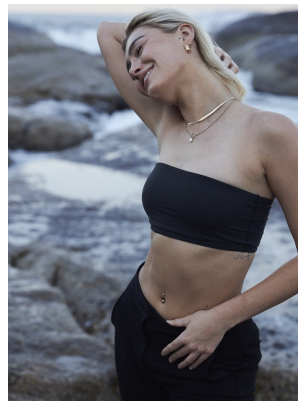

BOSS MODELS

CAPE TOWN

INDIA LOWNDS

Height: 170cm Bust: 85cm Waist: 67cm Hips: 98cm Shoe: 4 UK Hair: Platinum Blond Eyes: Blue

BOSS MODELS

CAPE TOWN

INDIA LOWNDS

Height: 170cm Bust: 85cm Waist: 67cm Hips: 98cm Shoe: 4 UK Hair: Platinum Blond Eyes: Blue

BOSS MODELS

CAPE TOWN

INDIA LOWNDS

Height: 170cm Bust: 85cm Waist: 67cm Hips: 98cm Shoe: 4 UK Hair: Platinum Blond Eyes: Blue