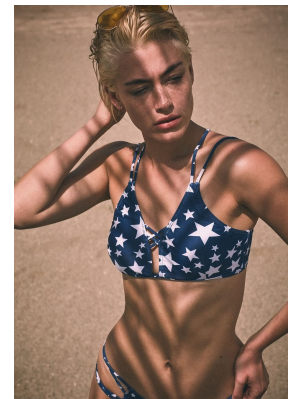

BOSS MODELS

CAPE TOWN

INDIA LOWNDS

Height: 170cm Bust: 85cm Waist: 67cm Hips: 98cm Shoe: 4 UK Hair: Platinum Blond Eyes: Blue

BOSS MODELS

CAPE TOWN

INDIA LOWNDS

Height: 170cm Bust: 85cm Waist: 67cm Hips: 98cm Shoe: 4 UK Hair: Platinum Blond Eyes: Blue

BOSS MODELS

CAPE TOWN

INDIA LOWNDS

Height: 170cm Bust: 85cm Waist: 67cm Hips: 98cm Shoe: 4 UK Hair: Platinum Blond Eyes: Blue