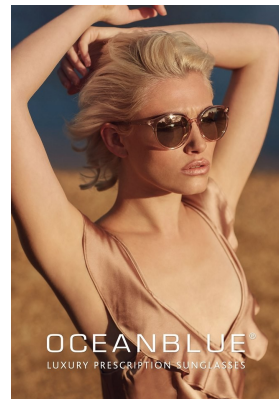

BOSS MODELS

CAPE TOWN

INDIA LOWNDS

Height: 170cm Bust: 85cm Waist: 67cm Hips: 98cm Shoe: 4 UK Hair: Platinum Blond Eyes: Blue

BOSS MODELS

CAPE TOWN

INDIA LOWNDS

Height: 170cm Bust: 85cm Waist: 67cm Hips: 98cm Shoe: 4 UK Hair: Platinum Blond Eyes: Blue

BOSS MODELS

CAPE TOWN

INDIA LOWNDS

Height: 170cm Bust: 85cm Waist: 67cm Hips: 98cm Shoe: 4 UK Hair: Platinum Blond Eyes: Blue