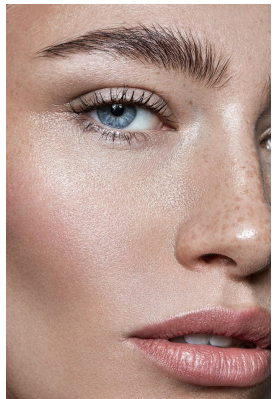

BOSS MODELS

CAPE TOWN

INDIA LOWNDS

Height: 170cm Bust: 85cm Waist: 67cm Hips: 98cm Shoe: 4 UK Hair: Platinum Blond Eyes: Blue