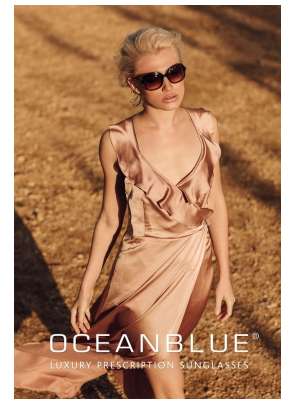

# BOSS MODELS

CAPE TOWN

## INDIA LOWNDS

Height: 170cm Bust: 85cm Waist: 67cm Hips: 98cm Shoe: 4 UK Hair: Platinum Blond Eyes: Blue