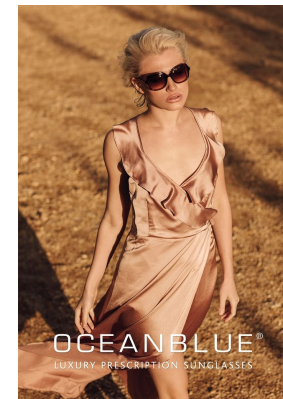

# BOSS MODELS

CAPE TOWN

## INDIA LOWNDS

Height: 170cm Bust: 85cm Waist: 67cm Hips: 98cm Shoe: 4 UK Hair: Platinum Blond Eyes: Blue