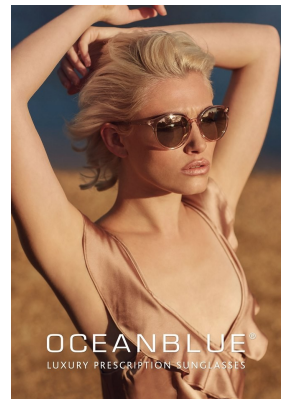

# BOSS MODELS

CAPE TOWN

## INDIA LOWNDS

Height: 170cm Bust: 85cm Waist: 67cm Hips: 98cm Shoe: 4 UK Hair: Platinum Blond Eyes: Blue