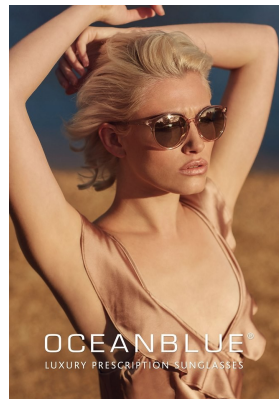

# BOSS MODELS

CAPE TOWN

## INDIA LOWNDS

Height: 170cm Bust: 85cm Waist: 67cm Hips: 98cm Shoe: 4 UK Hair: Platinum Blond Eyes: Blue