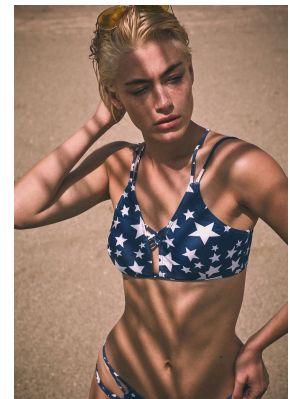

# BOSS MODELS

CAPE TOWN

## INDIA LOWNDS

Height: 170cm Bust: 85cm Waist: 67cm Hips: 98cm Shoe: 4 UK Hair: Platinum Blond Eyes: Blue