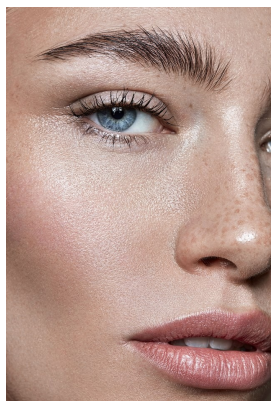

BOSS MODELS

CAPE TOWN

INDIA LOWNDS

Height: 170cm Bust: 85cm Waist: 67cm Hips: 98cm Shoe: 4 UK Hair: Platinum Blond Eyes: Blue