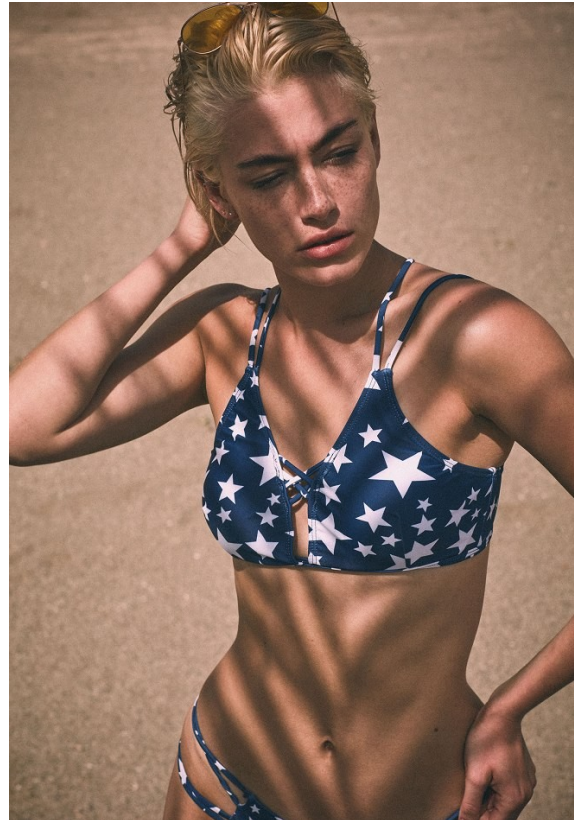

BOSS MODELS

CAPE TOWN

INDIA LOWNDS

Height: 170cm Bust: 85cm Waist: 67cm Hips: 98cm Shoe: 4 UK Hair: Platinum Blond Eyes: Blue