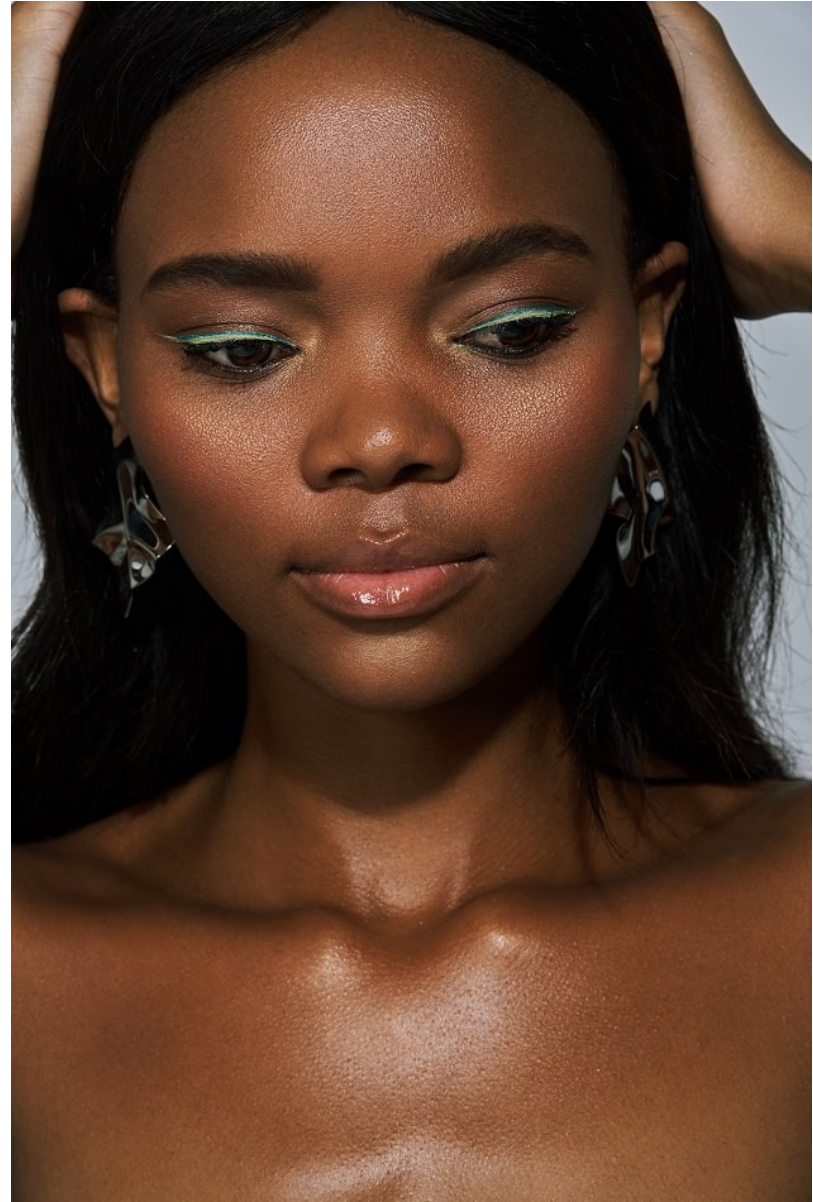

BOSS MODELS

CAPE TOWN

Height: 174cm Bust: 77cm Waist: 63cm Hips: 98cm Shoe: 6 UK Hair: Dark Black Eyes: Brown