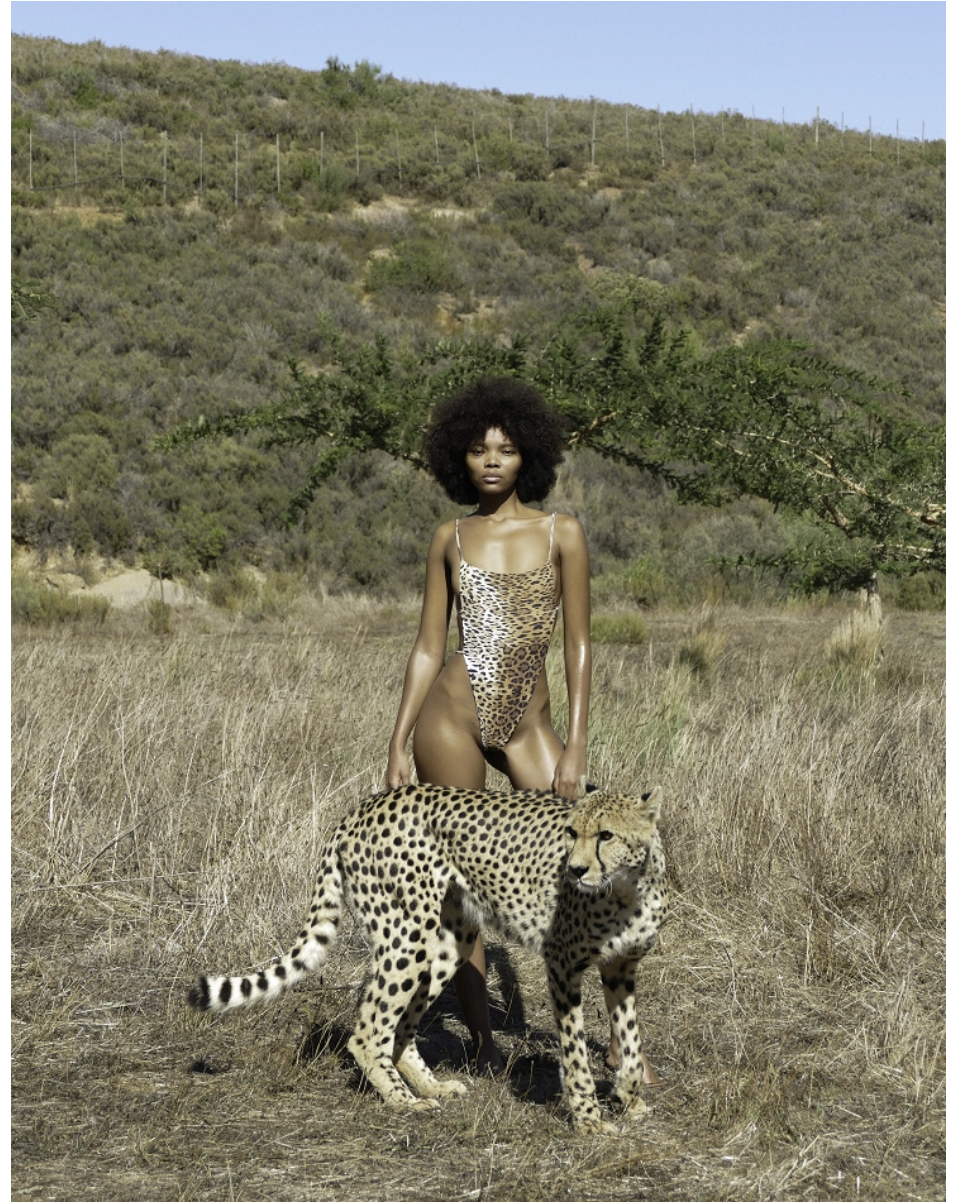

BOSS MODELS

CAPE TOWN

LOLLY NQANQASE

Height: 174cm Bust: 77cm Waist: 63cm Hips: 98cm Shoe: 6 UK Hair: Dark Black Eyes: Brown

BOSS MODELS

CAPE TOWN

LOLLY NQANQASE

Height: 174cm Bust: 77cm Waist: 63cm Hips: 98cm Shoe: 6 UK Hair: Dark Black Eyes: Brown