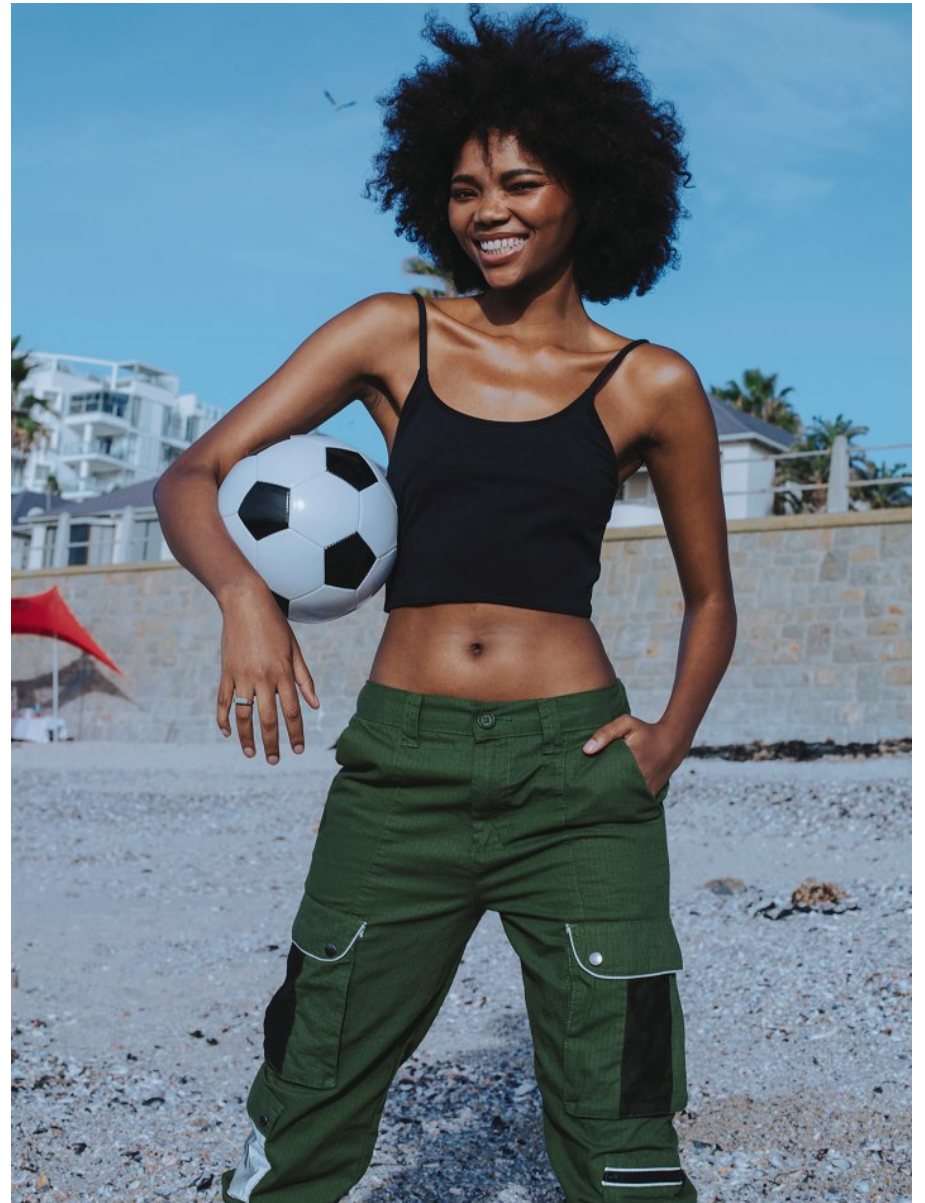

# BOSS MODELS

CAPE TOWN

LOLLY NQANQASE

Height: 174cm Bust: 77cm Waist: 63cm Hips: 98cm Shoe: 6 UK Hair: Dark Black Eyes: Brown