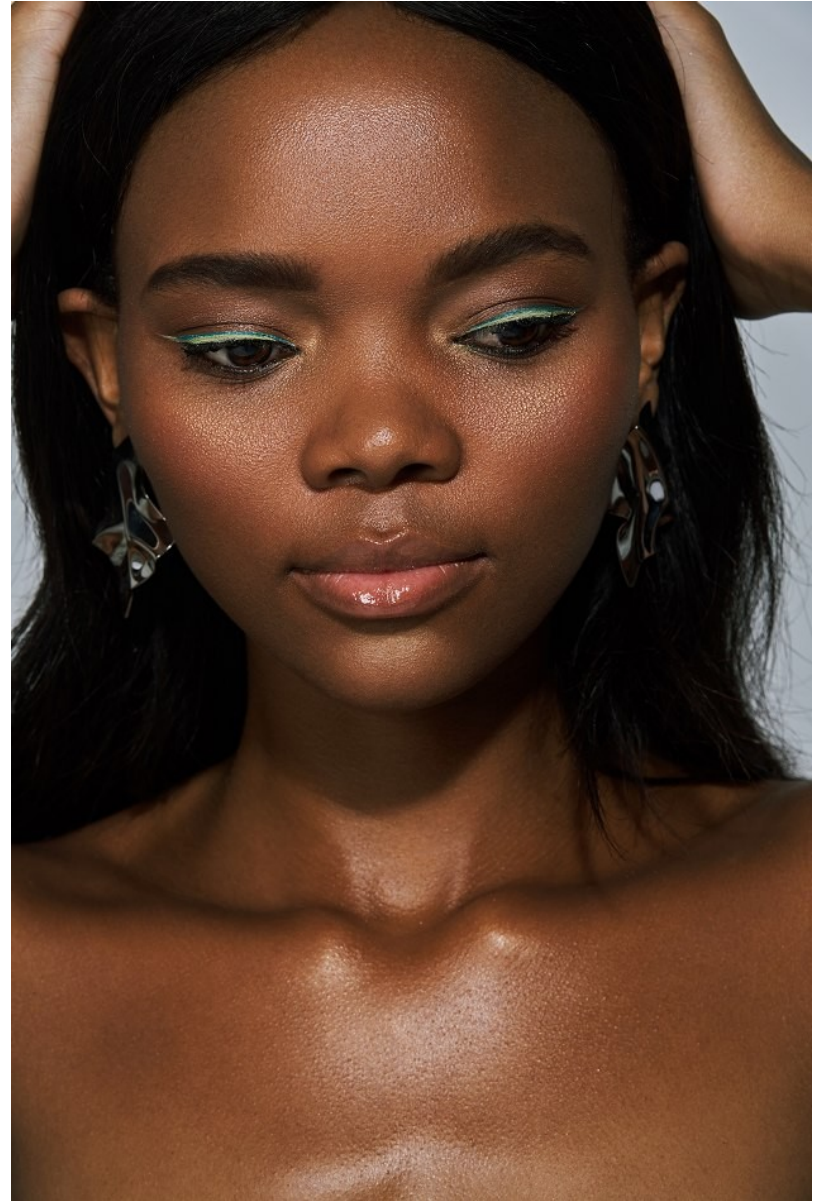

BOSS MODELS

CAPE TOWN

Height: 174cm Bust: 77cm Waist: 63cm Hips: 98cm Shoe: 6 UK Hair: Dark Black Eyes: Brown