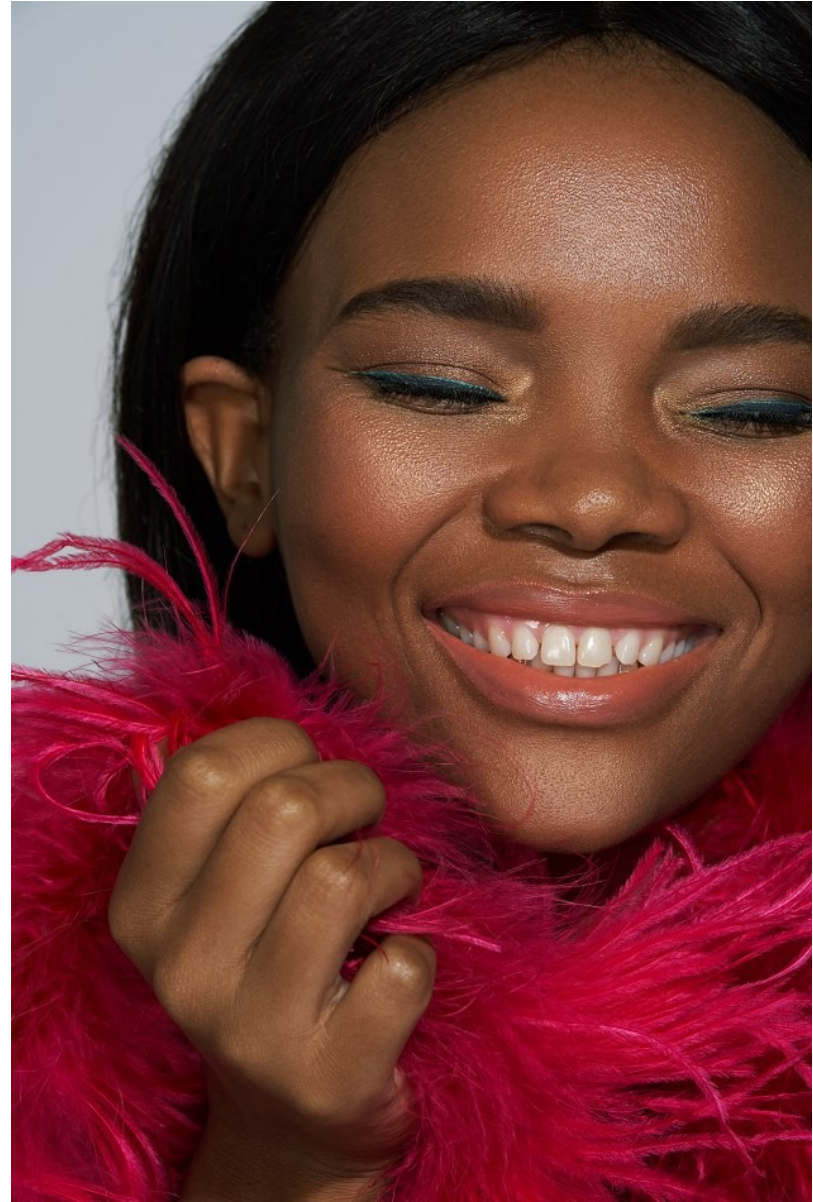

BOSS MODELS

CAPE TOWN

LOLLY NQANQASE

Height: 174cm Bust: 77cm Waist: 63cm Hips: 98cm Shoe: 6 UK Hair: Dark Black Eyes: Brown