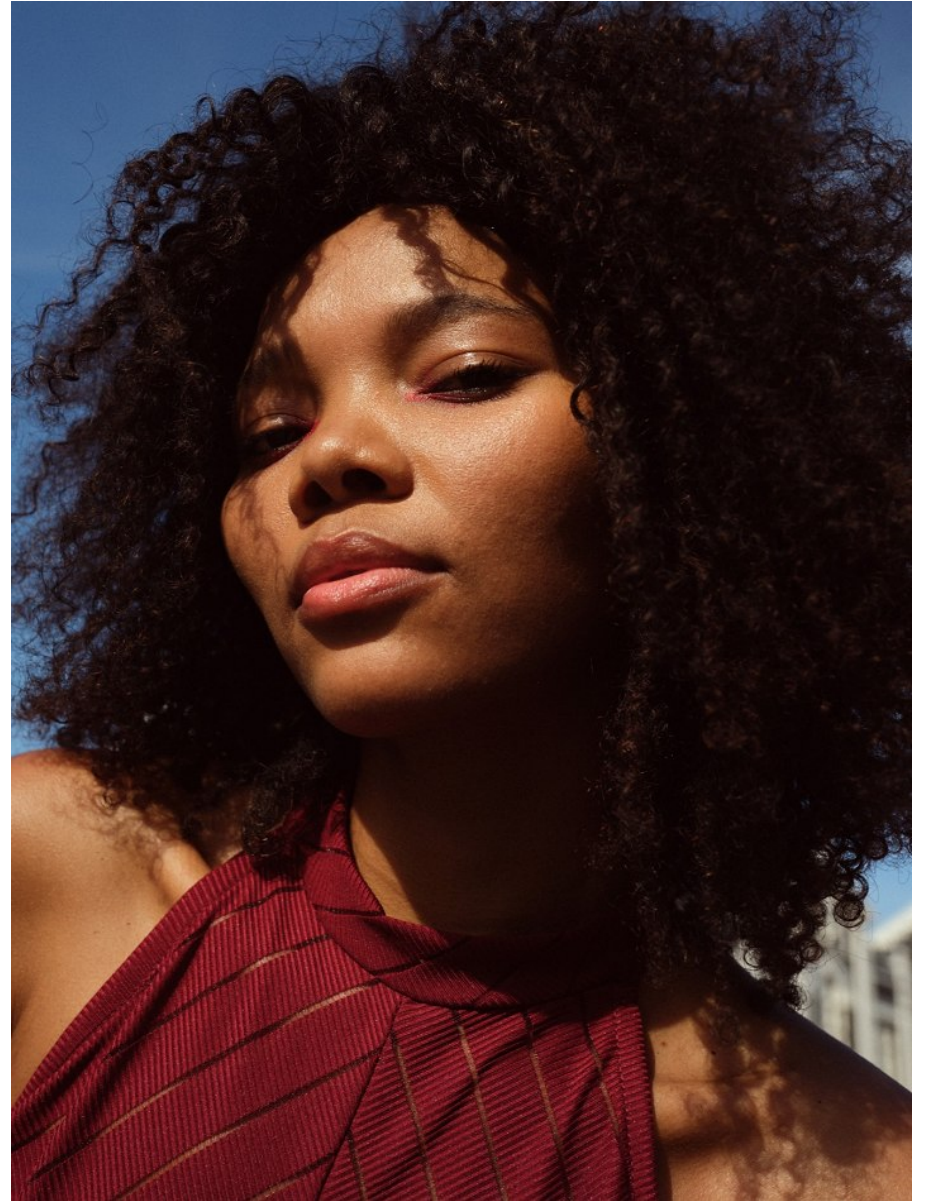

BOSS MODELS

CAPE TOWN

Height: 174cm Bust: 77cm Waist: 63cm Hips: 98cm Shoe: 6 UK Hair: Dark Black Eyes: Brown