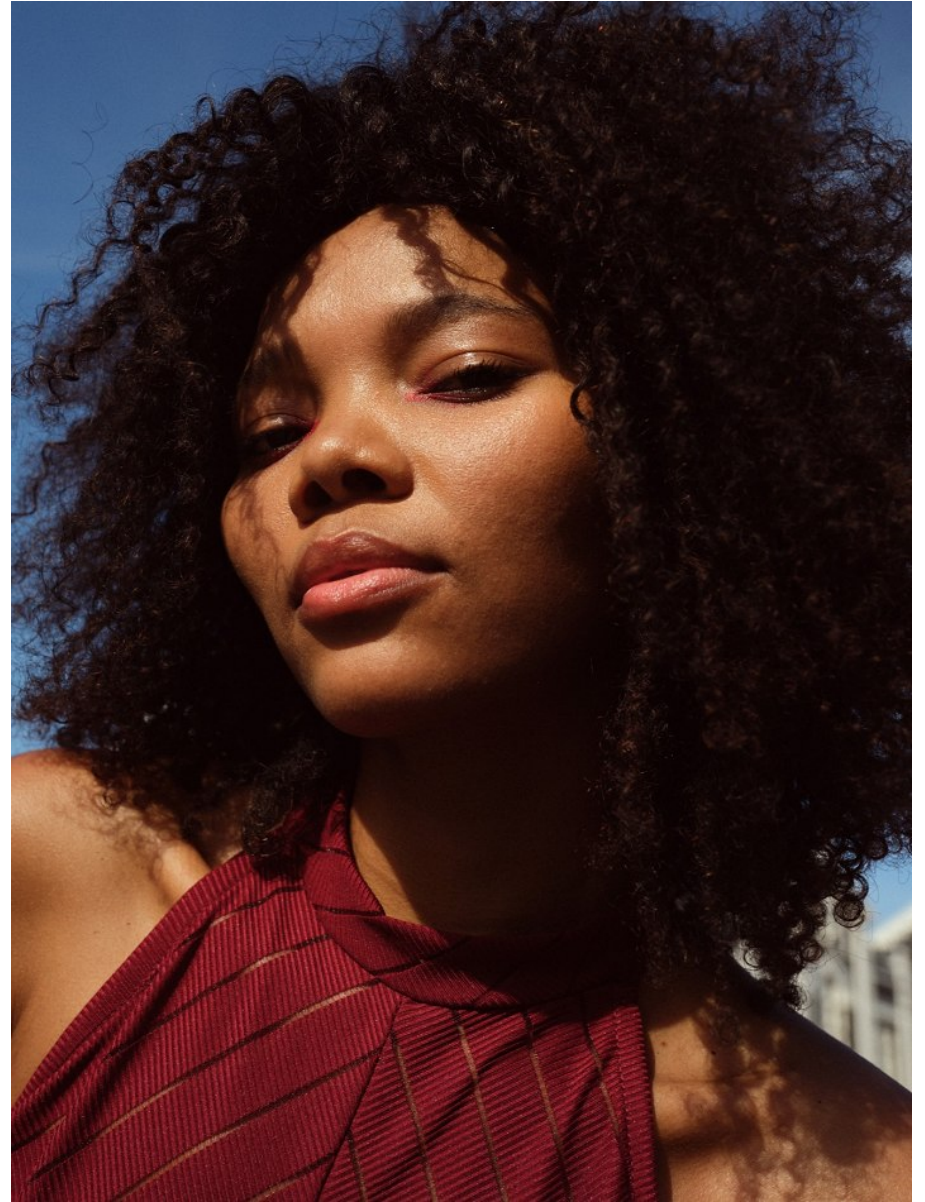

BOSS MODELS

CAPE TOWN

Height: 174cm Bust: 77cm Waist: 63cm Hips: 98cm Shoe: 6 UK Hair: Dark Black Eyes: Brown