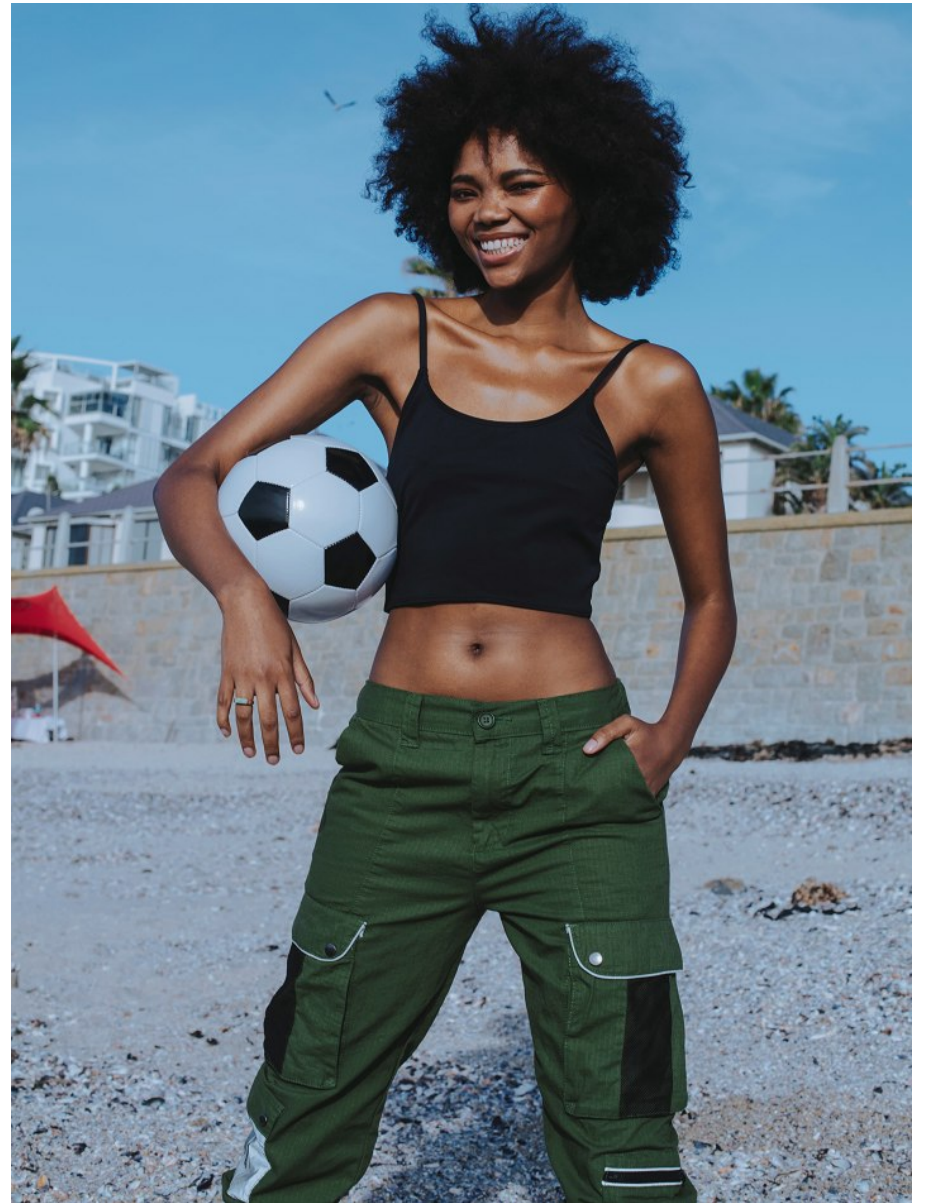

BOSS MODELS

CAPE TOWN

LOLLY NQANQASE

Height: 174cm Bust: 77cm Waist: 63cm Hips: 98cm Shoe: 6 UK Hair: Dark Black Eyes: Brown