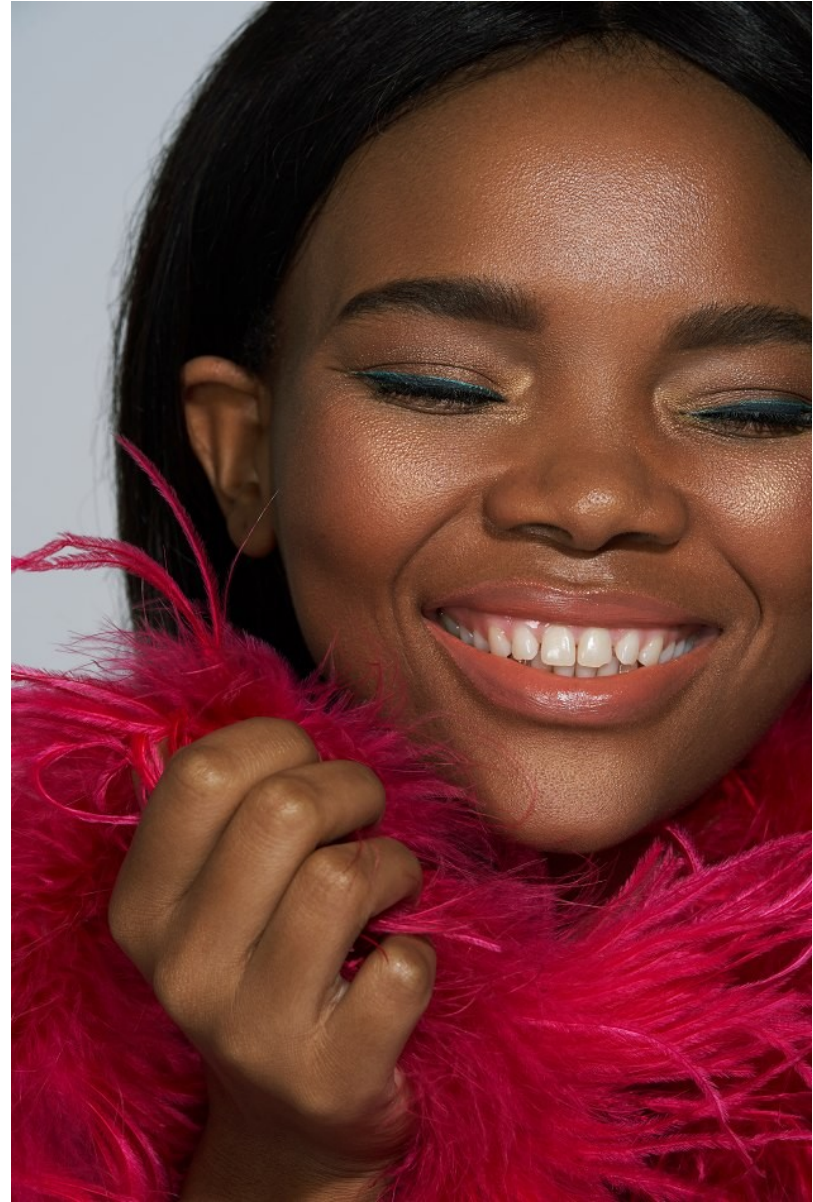

BOSS MODELS

CAPE TOWN

LOLLY NQANQASE

Height: 174cm Bust: 77cm Waist: 63cm Hips: 98cm Shoe: 6 UK Hair: Dark Black Eyes: Brown

BOSS MODELS

CAPE TOWN

LOLLY NQANQASE

Height: 174cm Bust: 77cm Waist: 63cm Hips: 98cm Shoe: 6 UK Hair: Dark Black Eyes: Brown