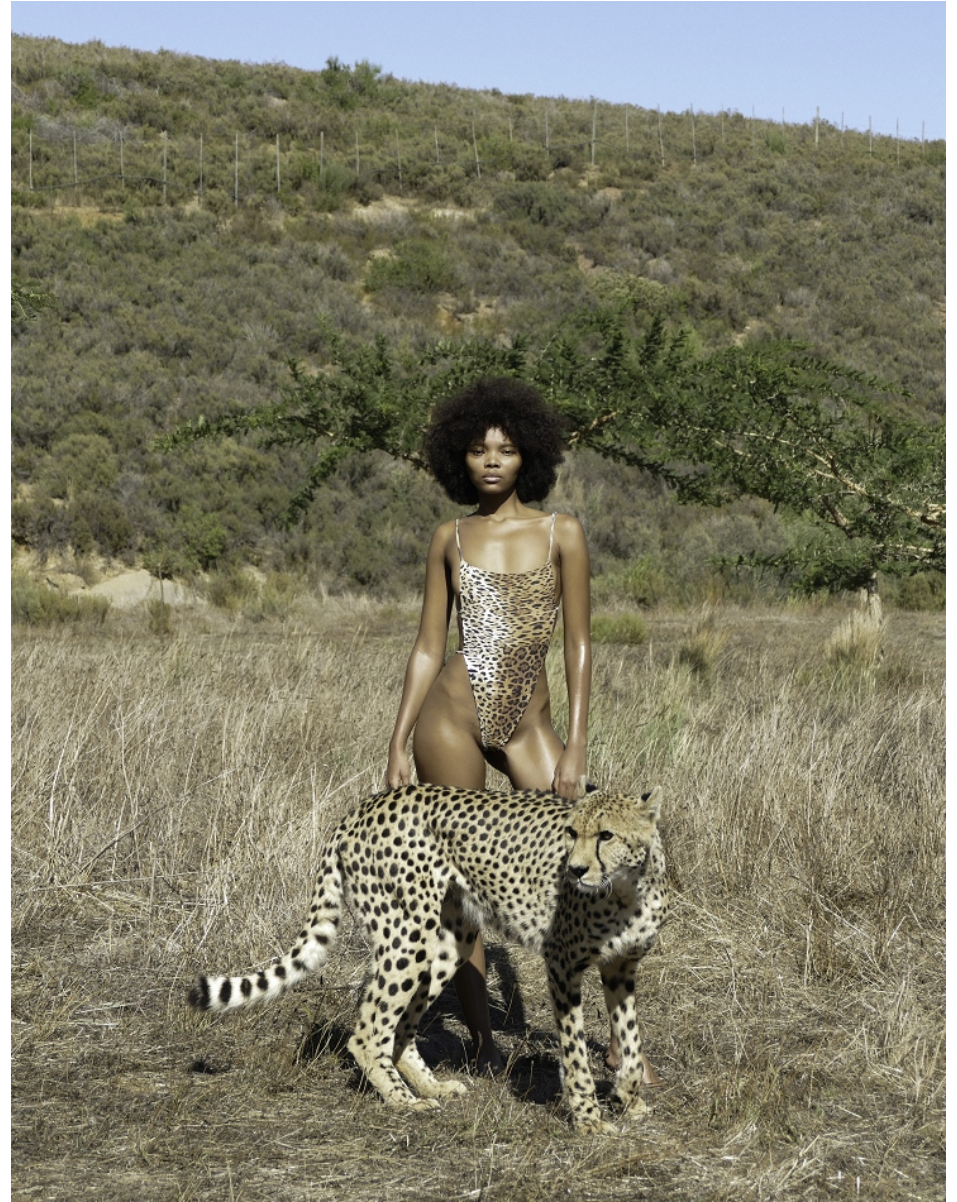

BOSS MODELS

CAPE TOWN

Height: 174cm Bust: 77cm Waist: 63cm Hips: 98cm Shoe: 6 UK Hair: Dark Black Eyes: Brown