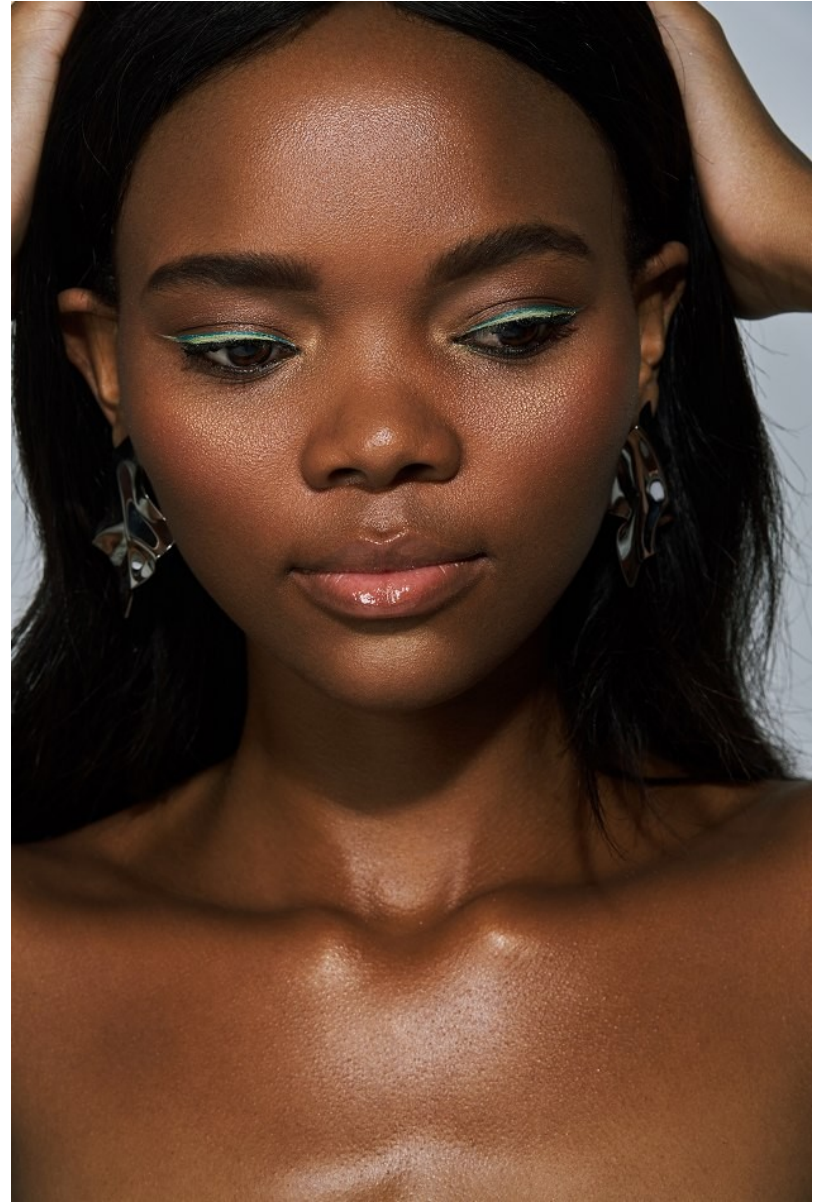

BOSS MODELS

CAPE TOWN

LOLLY NQANQASE

Height: 174cm Bust: 77cm Waist: 63cm Hips: 98cm Shoe: 6 UK Hair: Dark Black Eyes: Brown