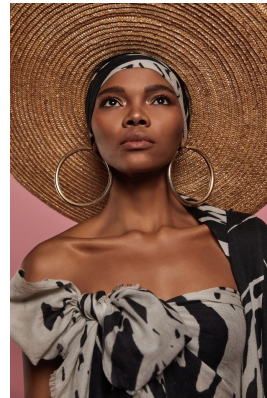

BOSS MODELS

CAPE TOWN

LOLLY NQANQASE

Height: 174cm Bust: 77cm Waist: 63cm Hips: 98cm Shoe: 6 UK Hair: Dark Black Eyes: Brown

BOSS MODELS

CAPE TOWN

LOLLY NQANQASE

Height: 174cm Bust: 77cm Waist: 63cm Hips: 98cm Shoe: 6 UK Hair: Dark Black Eyes: Brown