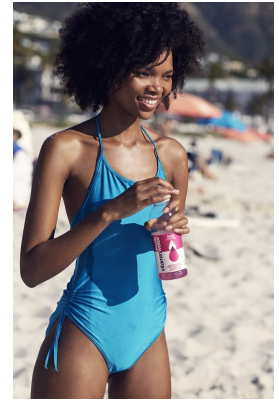

BOSS MODELS

CAPE TOWN

LOLLY NQANQASE

Height: 174cm Bust: 77cm Waist: 63cm Hips: 98cm Shoe: 6 UK Hair: Dark Black Eyes: Brown

BOSS MODELS

CAPE TOWN

LOLLY NQANQASE

Height: 174cm Bust: 77cm Waist: 63cm Hips: 98cm Shoe: 6 UK Hair: Dark Black Eyes: Brown