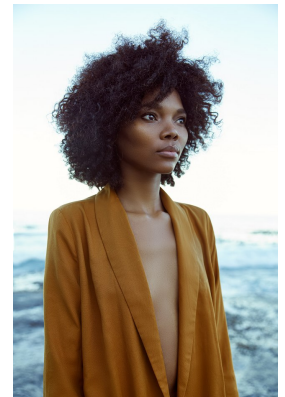

BOSS MODELS

CAPE TOWN

LOLLY NQANQASE

Height: 174cm Bust: 75cm Waist: 61cm Hips: 95cm Shoe: 6 UK Hair: Dark Black Eyes: Brown

BOSS MODELS

CAPE TOWN

LOLLY NQANQASE

Height: 174cm Bust: 75cm Waist: 61cm Hips: 95cm Shoe: 6 UK Hair: Dark Black Eyes: Brown