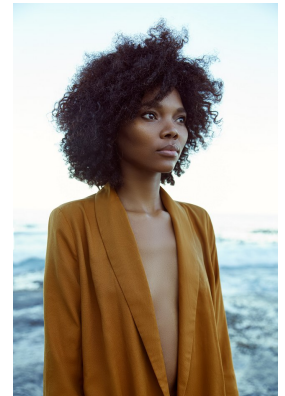

BOSS MODELS

CAPE TOWN

LOLLY NQANQASE

Height: 174cm Bust: 77cm Waist: 63cm Hips: 98cm Shoe: 6 UK Hair: Dark Black Eyes: Brown

BOSS MODELS

CAPE TOWN

LOLLY NQANQASE

Height: 174cm Bust: 77cm Waist: 63cm Hips: 98cm Shoe: 6 UK Hair: Dark Black Eyes: Brown