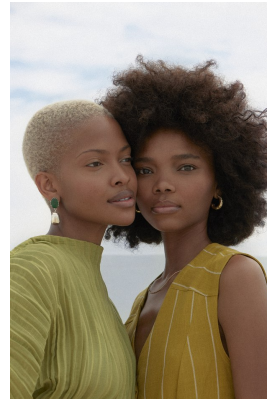

BOSS MODELS

CAPE TOWN

LOLLY NQANQASE

Height: 174cm Bust: 77cm Waist: 63cm Hips: 98cm Shoe: 6 UK Hair: Dark Black Eyes: Brown

BOSS MODELS

CAPE TOWN

LOLLY NQANQASE

Height: 174cm Bust: 77cm Waist: 63cm Hips: 98cm Shoe: 6 UK Hair: Dark Black Eyes: Brown