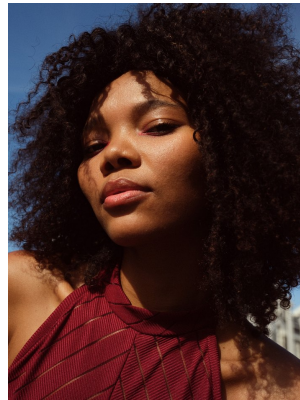

# BOSS MODELS

CAPE TOWN

## LOLLY NQANQASE

Height: 174cm Bust: 77cm Waist: 63cm Hips: 98cm Shoe: 6 UK Hair: Dark Black Eyes: Brown