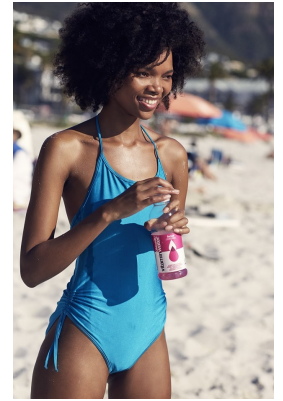

BOSS MODELS

CAPE TOWN

LOLLY NQANQASE

Height: 174cm Bust: 75cm Waist: 61cm Hips: 95cm Shoe: 6 UK Hair: Dark Black Eyes: Brown

BOSS MODELS

CAPE TOWN

LOLLY NQANQASE

Height: 174cm Bust: 75cm Waist: 61cm Hips: 95cm Shoe: 6 UK Hair: Dark Black Eyes: Brown