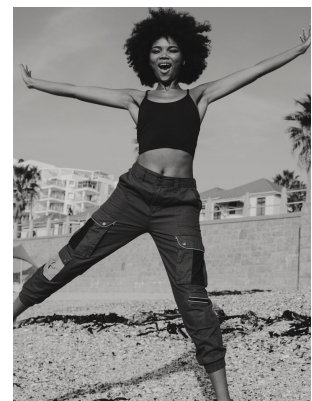

BOSS MODELS

CAPE TOWN

LOLLY NQANQASE

Height: 174cm Bust: 77cm Waist: 63cm Hips: 98cm Shoe: 6 UK Hair: Dark Black Eyes: Brown

BOSS MODELS

CAPE TOWN

LOLLY NQANQASE

Height: 174cm Bust: 77cm Waist: 63cm Hips: 98cm Shoe: 6 UK Hair: Dark Black Eyes: Brown