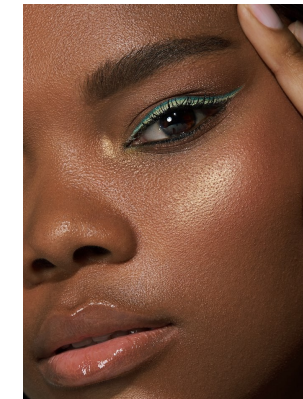

BOSS MODELS

CAPE TOWN

LOLLY NQANQASE

Height: 174cm Bust: 77cm Waist: 63cm Hips: 98cm Shoe: 6 UK Hair: Dark Black Eyes: Brown