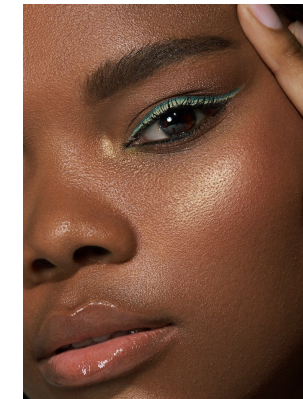

BOSS MODELS

CAPE TOWN

LOLLY NQANQASE

Height: 174cm Bust: 75cm Waist: 61cm Hips: 95cm Shoe: 6 UK Hair: Dark Black Eyes: Brown

BOSS MODELS

CAPE TOWN

LOLLY NQANQASE

Height: 174cm Bust: 75cm Waist: 61cm Hips: 95cm Shoe: 6 UK Hair: Dark Black Eyes: Brown