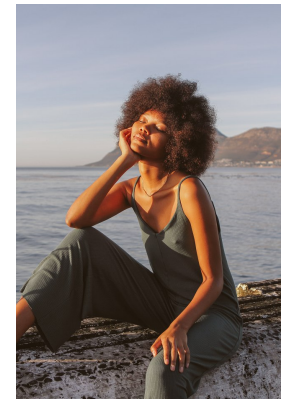

BOSS MODELS

CAPE TOWN

LOLLY NQANQASE

Height: 174cm Bust: 75cm Waist: 61cm Hips: 95cm Shoe: 6 UK Hair: Dark Black Eyes: Brown

BOSS MODELS

CAPE TOWN

LOLLY NQANQASE

Height: 174cm Bust: 75cm Waist: 61cm Hips: 95cm Shoe: 6 UK Hair: Dark Black Eyes: Brown