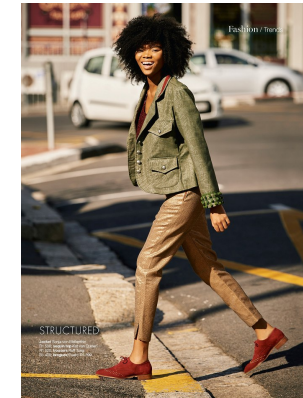

BOSS MODELS

CAPE TOWN

LOLLY NQANQASE

Height: 174cm Bust: 77cm Waist: 63cm Hips: 98cm Shoe: 6 UK Hair: Dark Black Eyes: Brown

BOSS MODELS

CAPE TOWN

LOLLY NQANQASE

Height: 174cm Bust: 77cm Waist: 63cm Hips: 98cm Shoe: 6 UK Hair: Dark Black Eyes: Brown