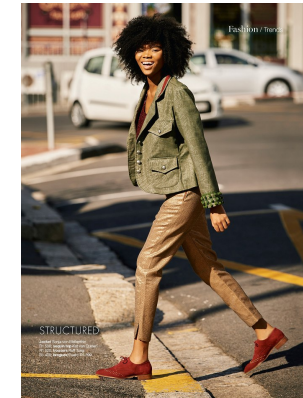

BOSS MODELS

CAPE TOWN

LOLLY NQANQASE

Height: 174cm Bust: 75cm Waist: 61cm Hips: 95cm Shoe: 6 UK Hair: Dark Black Eyes: Brown

BOSS MODELS

CAPE TOWN

LOLLY NQANQASE

Height: 174cm Bust: 75cm Waist: 61cm Hips: 95cm Shoe: 6 UK Hair: Dark Black Eyes: Brown