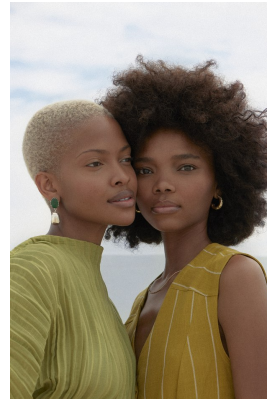

BOSS MODELS

CAPE TOWN

LOLLY NQANQASE

Height: 174cm Bust: 75cm Waist: 61cm Hips: 95cm Shoe: 6 UK Hair: Dark Black Eyes: Brown

BOSS MODELS

CAPE TOWN

LOLLY NQANQASE

Height: 174cm Bust: 75cm Waist: 61cm Hips: 95cm Shoe: 6 UK Hair: Dark Black Eyes: Brown