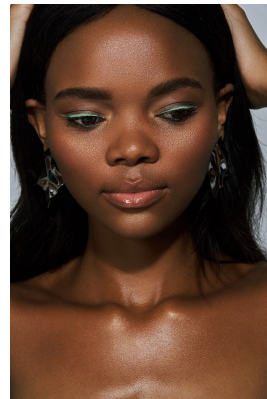

BOSS MODELS

CAPE TOWN

LOLLY NQANQASE

Height: 174cm Bust: 77cm Waist: 63cm Hips: 98cm Shoe: 6 UK Hair: Dark Black Eyes: Brown