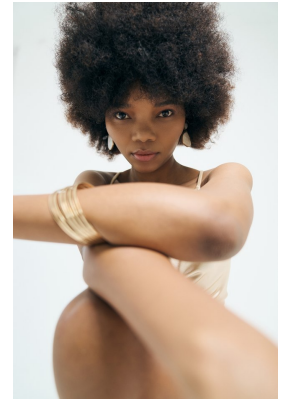

# BOSS MODELS

CAPE TOWN

## LOLLY NQANQASE

Height: 174cm Bust: 77cm Waist: 63cm Hips: 98cm Shoe: 6 UK Hair: Dark Black Eyes: Brown