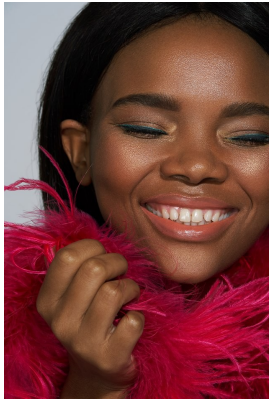

BOSS MODELS

CAPE TOWN

LOLLY NQANQASE

Height: 174cm Bust: 75cm Waist: 61cm Hips: 95cm Shoe: 6 UK Hair: Dark Black Eyes: Brown

BOSS MODELS

CAPE TOWN

LOLLY NQANQASE

Height: 174cm Bust: 75cm Waist: 61cm Hips: 95cm Shoe: 6 UK Hair: Dark Black Eyes: Brown