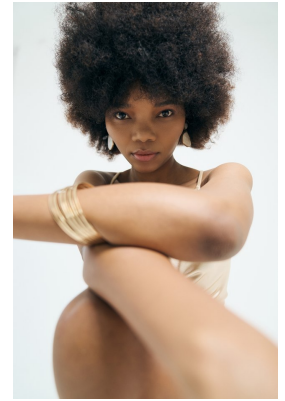

BOSS MODELS

CAPE TOWN

LOLLY NQANQASE

Height: 174cm Bust: 77cm Waist: 63cm Hips: 98cm Shoe: 6 UK Hair: Dark Black Eyes: Brown

BOSS MODELS

CAPE TOWN

LOLLY NQANQASE

Height: 174cm Bust: 77cm Waist: 63cm Hips: 98cm Shoe: 6 UK Hair: Dark Black Eyes: Brown