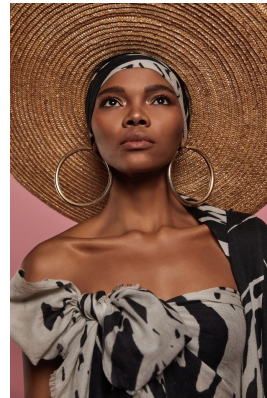

BOSS MODELS

CAPE TOWN

LOLLY NQANQASE

Height: 174cm Bust: 75cm Waist: 61cm Hips: 95cm Shoe: 6 UK Hair: Dark Black Eyes: Brown

BOSS MODELS

CAPE TOWN

LOLLY NQANQASE

Height: 174cm Bust: 75cm Waist: 61cm Hips: 95cm Shoe: 6 UK Hair: Dark Black Eyes: Brown