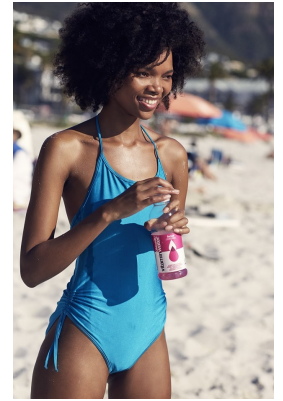

BOSS MODELS

CAPE TOWN

LOLLY NQANQASE

Height: 174cm Bust: 77cm Waist: 63cm Hips: 98cm Shoe: 6 UK Hair: Dark Black Eyes: Brown

BOSS MODELS

CAPE TOWN

LOLLY NQANQASE

Height: 174cm Bust: 77cm Waist: 63cm Hips: 98cm Shoe: 6 UK Hair: Dark Black Eyes: Brown