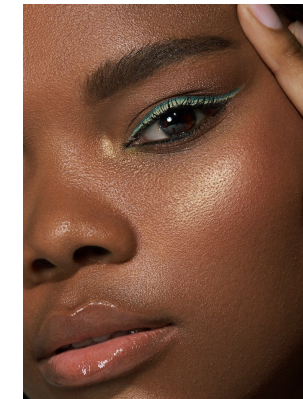

BOSS MODELS

CAPE TOWN

LOLLY NQANQASE

Height: 174cm Bust: 77cm Waist: 63cm Hips: 98cm Shoe: 6 UK Hair: Dark Black Eyes: Brown

BOSS MODELS

CAPE TOWN

LOLLY NQANQASE

Height: 174cm Bust: 77cm Waist: 63cm Hips: 98cm Shoe: 6 UK Hair: Dark Black Eyes: Brown