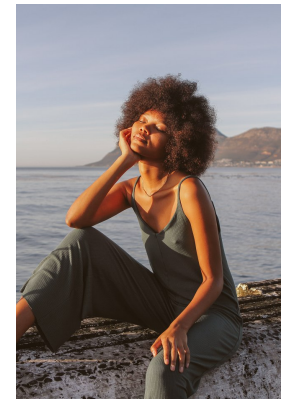

BOSS MODELS

CAPE TOWN

LOLLY NQANQASE

Height: 174cm Bust: 77cm Waist: 63cm Hips: 98cm Shoe: 6 UK Hair: Dark Black Eyes: Brown