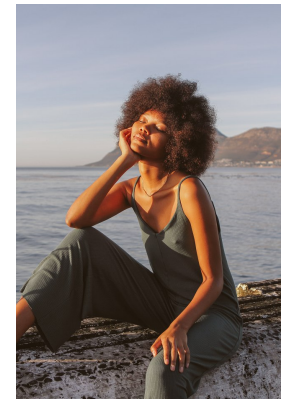

BOSS MODELS

CAPE TOWN

LOLLY NQANQASE

Height: 174cm Bust: 77cm Waist: 63cm Hips: 98cm Shoe: 6 UK Hair: Dark Black Eyes: Brown

BOSS MODELS

CAPE TOWN

LOLLY NQANQASE

Height: 174cm Bust: 77cm Waist: 63cm Hips: 98cm Shoe: 6 UK Hair: Dark Black Eyes: Brown