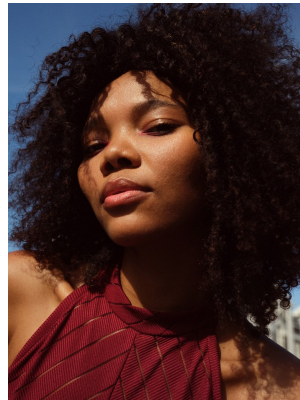

BOSS MODELS

CAPE TOWN

LOLLY NQANQASE

Height: 174cm Bust: 77cm Waist: 63cm Hips: 98cm Shoe: 6 UK Hair: Dark Black Eyes: Brown

BOSS MODELS

CAPE TOWN

LOLLY NQANQASE

Height: 174cm Bust: 77cm Waist: 63cm Hips: 98cm Shoe: 6 UK Hair: Dark Black Eyes: Brown