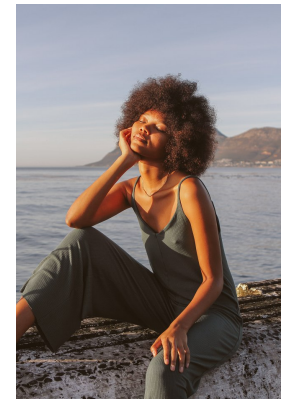

BOSS MODELS

CAPE TOWN

LOLLY NQANQASE

Height: 174cm Bust: 77cm Waist: 63cm Hips: 98cm Shoe: 6 UK Hair: Dark Black Eyes: Brown

BOSS MODELS

CAPE TOWN

LOLLY NQANQASE

Height: 174cm Bust: 77cm Waist: 63cm Hips: 98cm Shoe: 6 UK Hair: Dark Black Eyes: Brown