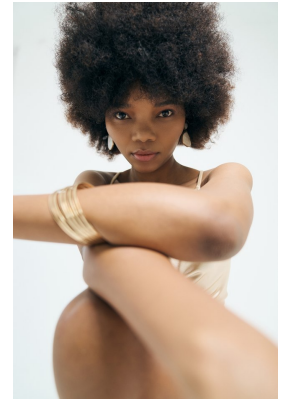

BOSS MODELS

CAPE TOWN

LOLLY NQANQASE

Height: 174cm Bust: 75cm Waist: 61cm Hips: 95cm Shoe: 6 UK Hair: Dark Black Eyes: Brown

BOSS MODELS

CAPE TOWN

LOLLY NQANQASE

Height: 174cm Bust: 75cm Waist: 61cm Hips: 95cm Shoe: 6 UK Hair: Dark Black Eyes: Brown