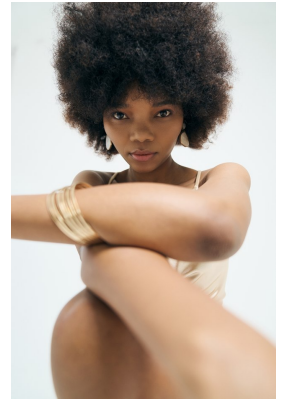

BOSS MODELS

CAPE TOWN

LOLLY NQANQASE

Height: 174cm Bust: 77cm Waist: 63cm Hips: 98cm Shoe: 6 UK Hair: Dark Black Eyes: Brown

BOSS MODELS

CAPE TOWN

LOLLY NQANQASE

Height: 174cm Bust: 77cm Waist: 63cm Hips: 98cm Shoe: 6 UK Hair: Dark Black Eyes: Brown