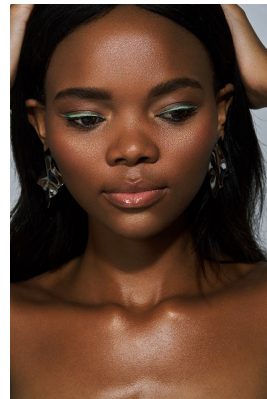

BOSS MODELS

CAPE TOWN

LOLLY NQANQASE

Height: 174cm Bust: 77cm Waist: 63cm Hips: 98cm Shoe: 6 UK Hair: Dark Black Eyes: Brown

BOSS MODELS

CAPE TOWN

LOLLY NQANQASE

Height: 174cm Bust: 77cm Waist: 63cm Hips: 98cm Shoe: 6 UK Hair: Dark Black Eyes: Brown