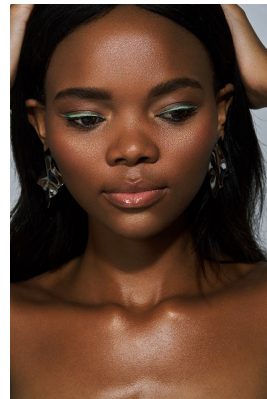

BOSS MODELS

CAPE TOWN

LOLLY NQANQASE

Height: 174cm Bust: 75cm Waist: 61cm Hips: 95cm Shoe: 6 UK Hair: Dark Black Eyes: Brown

BOSS MODELS

CAPE TOWN

LOLLY NQANQASE

Height: 174cm Bust: 75cm Waist: 61cm Hips: 95cm Shoe: 6 UK Hair: Dark Black Eyes: Brown