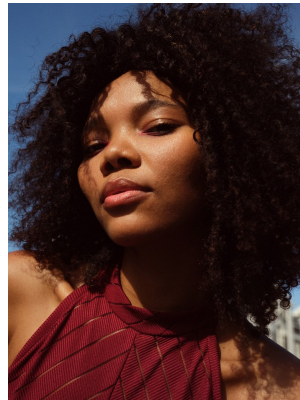

BOSS MODELS

CAPE TOWN

LOLLY NQANQASE

Height: 174cm Bust: 75cm Waist: 61cm Hips: 95cm Shoe: 6 UK Hair: Dark Black Eyes: Brown

BOSS MODELS

CAPE TOWN

LOLLY NQANQASE

Height: 174cm Bust: 75cm Waist: 61cm Hips: 95cm Shoe: 6 UK Hair: Dark Black Eyes: Brown