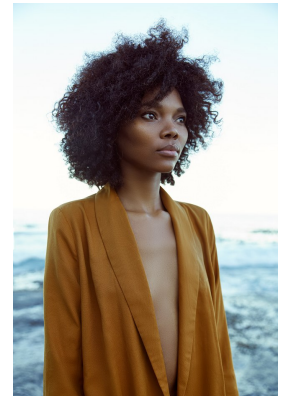

BOSS MODELS

CAPE TOWN

LOLLY NQANQASE

Height: 174cm Bust: 77cm Waist: 63cm Hips: 98cm Shoe: 6 UK Hair: Dark Black Eyes: Brown