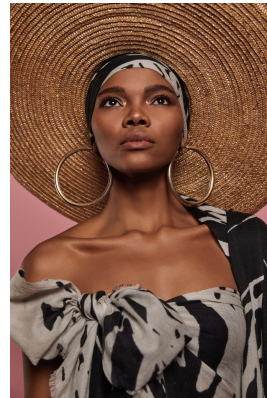

BOSS MODELS

CAPE TOWN

LOLLY NQANQASE

Height: 174cm Bust: 77cm Waist: 63cm Hips: 98cm Shoe: 6 UK Hair: Dark Black Eyes: Brown