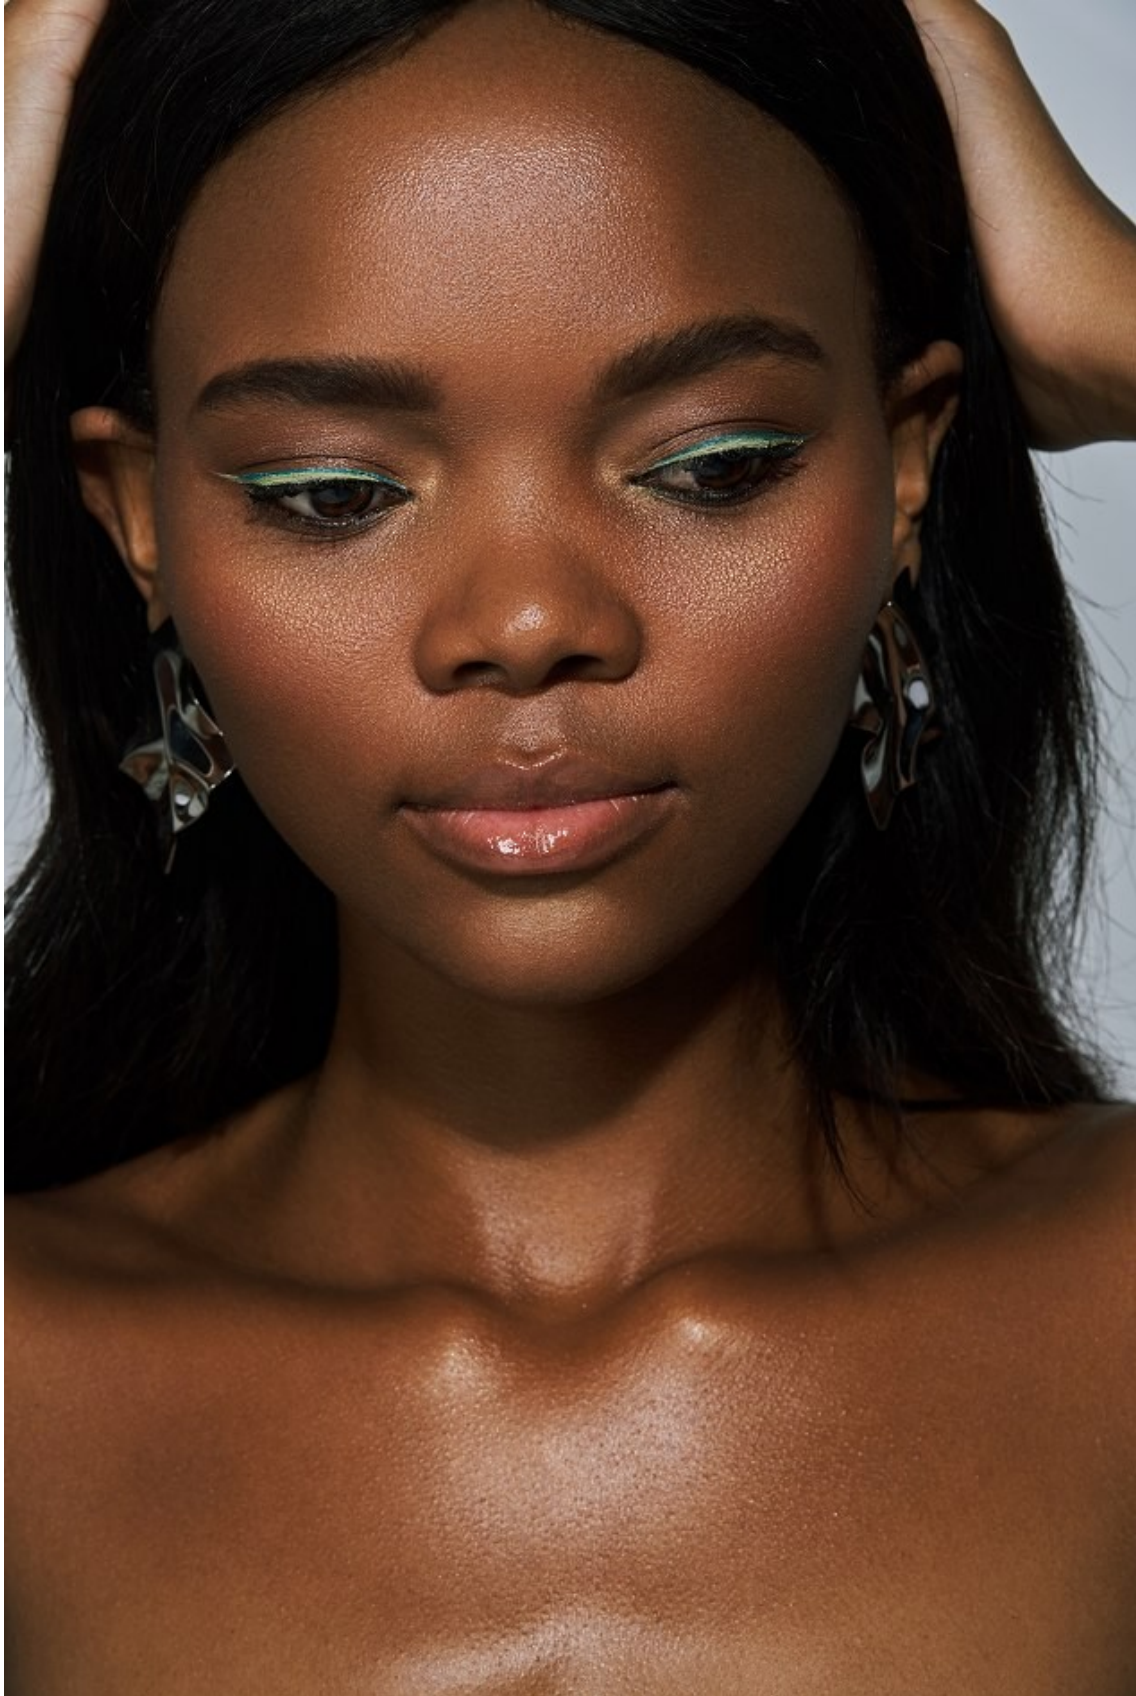

BOSS MODELS

CAPE TOWN

LOLLY NQANQASE

Height: 174cm Bust: 77cm Waist: 63cm Hips: 98cm Shoe: 6 UK Hair: Dark Black Eyes: Brown