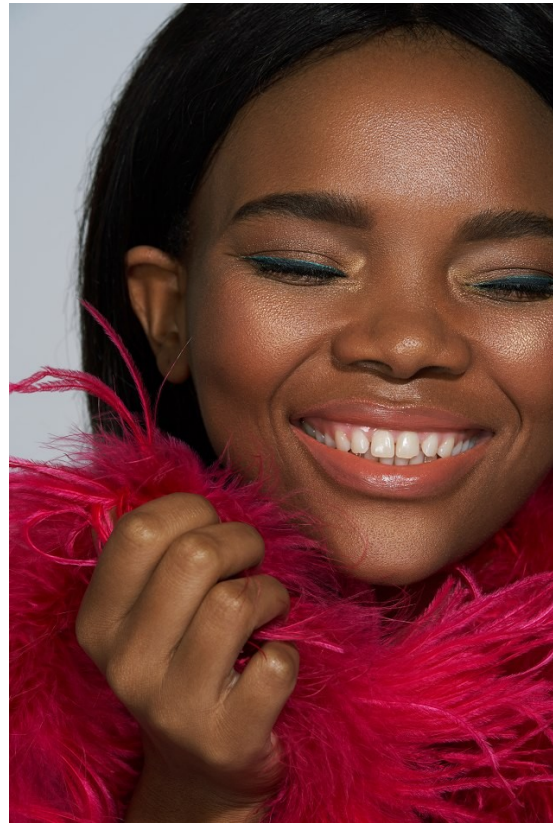

BOSS MODELS

CAPE TOWN

LOLLY NQANQASE

Height: 174cm Bust: 77cm Waist: 63cm Hips: 98cm Shoe: 6 UK Hair: Dark Black Eyes: Brown