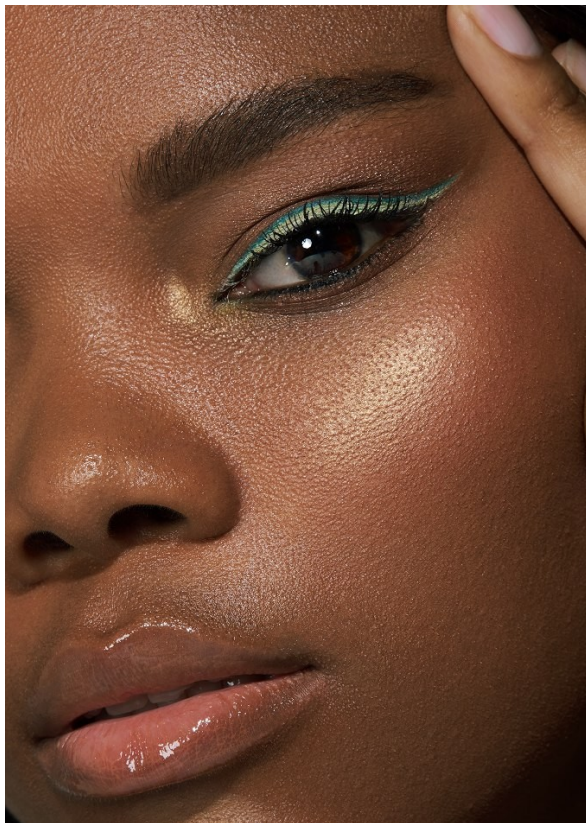

BOSS MODELS

CAPE TOWN

LOLLY NQANQASE

Height: 174cm Bust: 77cm Waist: 63cm Hips: 98cm Shoe: 6 UK Hair: Dark Black Eyes: Brown