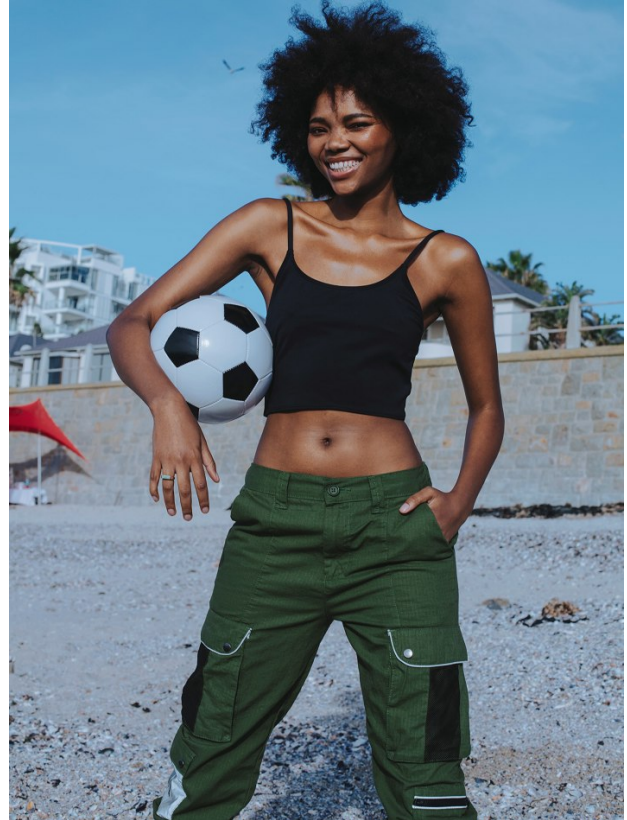

BOSS MODELS

CAPE TOWN

LOLLY NQANQASE

Height: 174cm Bust: 77cm Waist: 63cm Hips: 98cm Shoe: 6 UK Hair: Dark Black Eyes: Brown