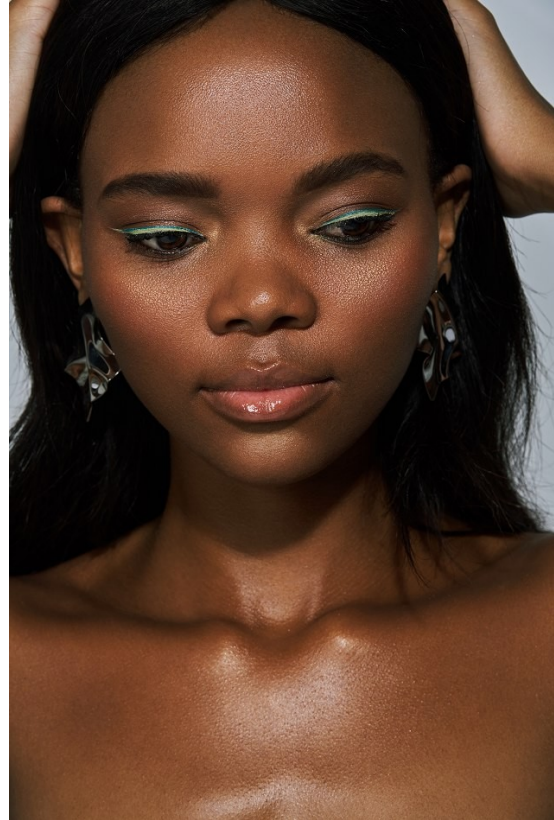

BOSS MODELS

CAPE TOWN

LOLLY NQANQASE

Height: 174cm Bust: 77cm Waist: 63cm Hips: 98cm Shoe: 6 UK Hair: Dark Black Eyes: Brown