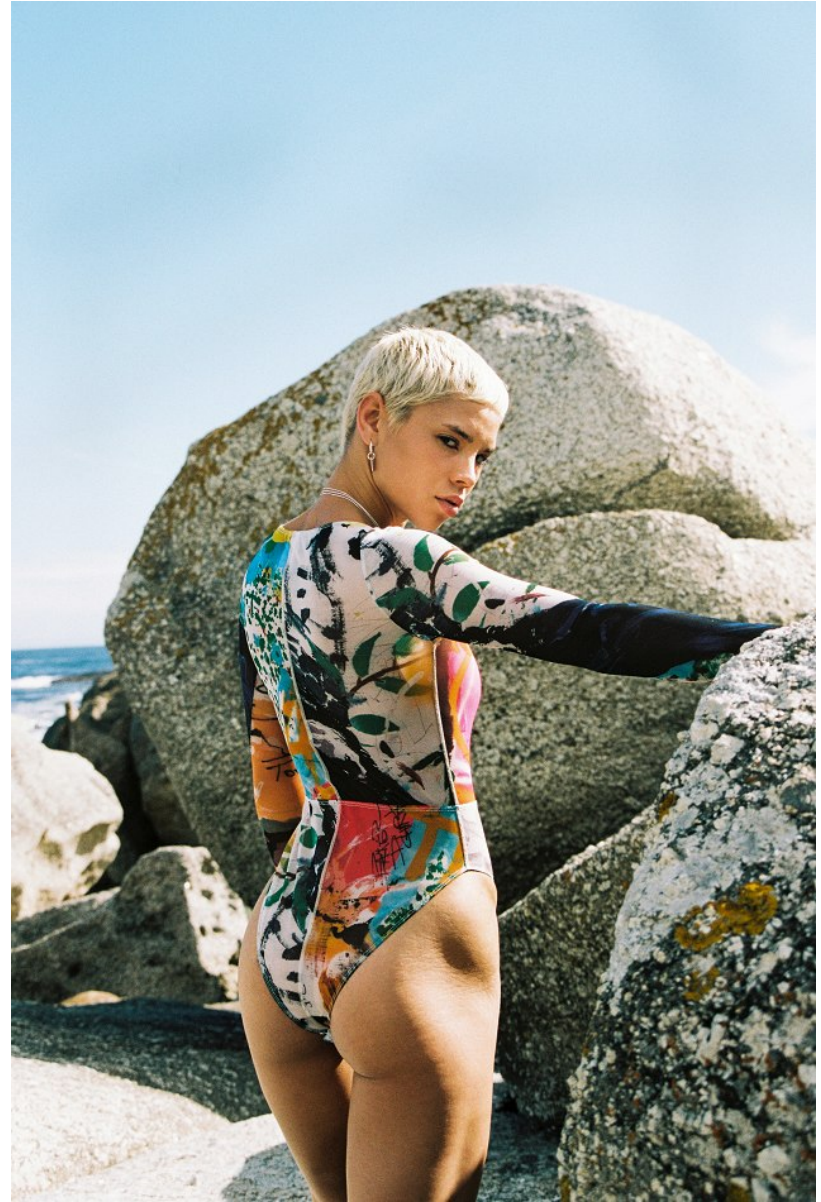

BOSS MODELS

CAPE TOWN

HANNAH MATHER

Height: 169cm Bust: 88cm Waist: 67cm Hips: 97cm Shoe: 7 UK Hair: Blonde Eyes: Brown

BOSS MODELS

CAPE TOWN

HANNAH MATHER

Height: 169cm Bust: 88cm Waist: 67cm Hips: 97cm Shoe: 7 UK Hair: Blonde Eyes: Brown