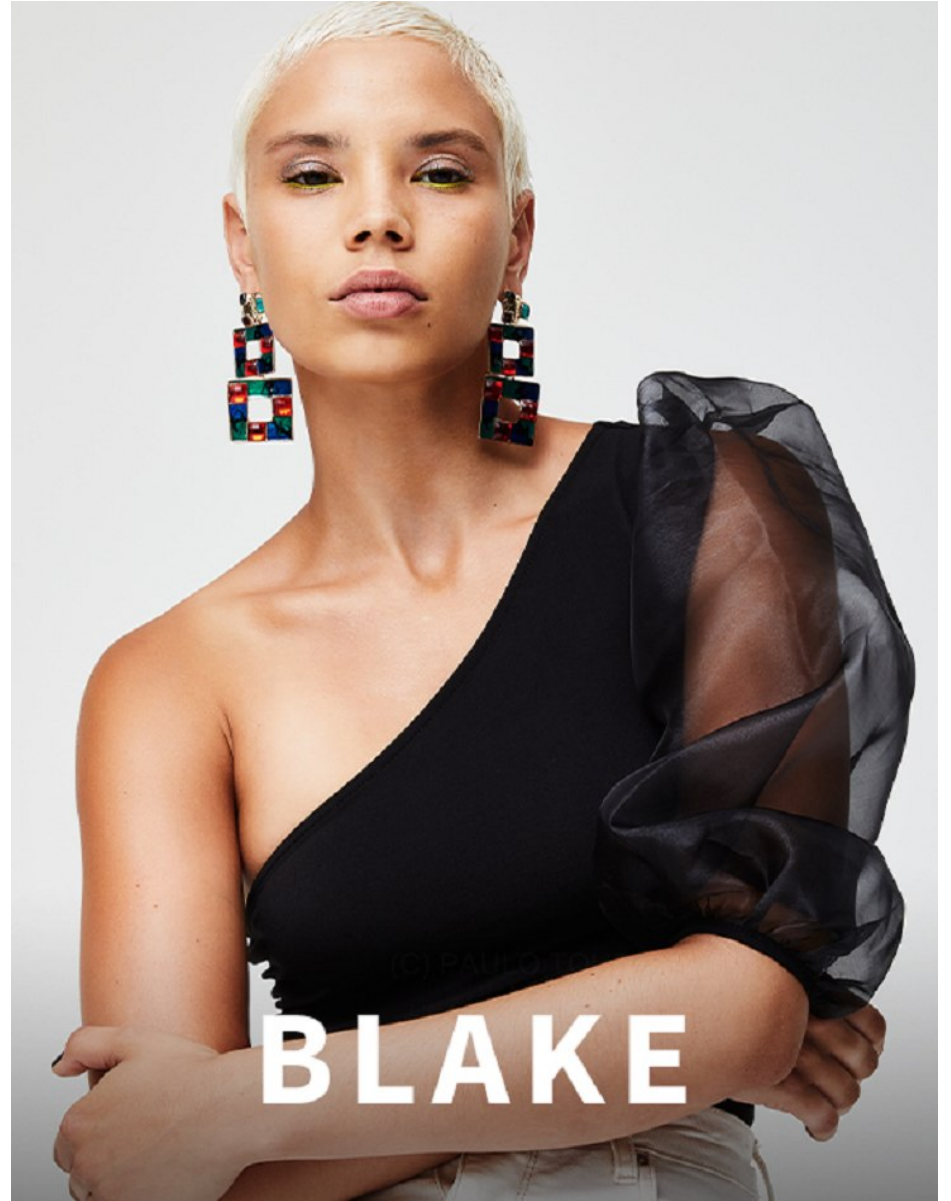

BOSS MODELS

CAPE TOWN

HANNAH MATHER

Height: 169cm Bust: 88cm Waist: 67cm Hips: 93cm Shoe: 7 UK Hair: Blonde Eyes: Brown