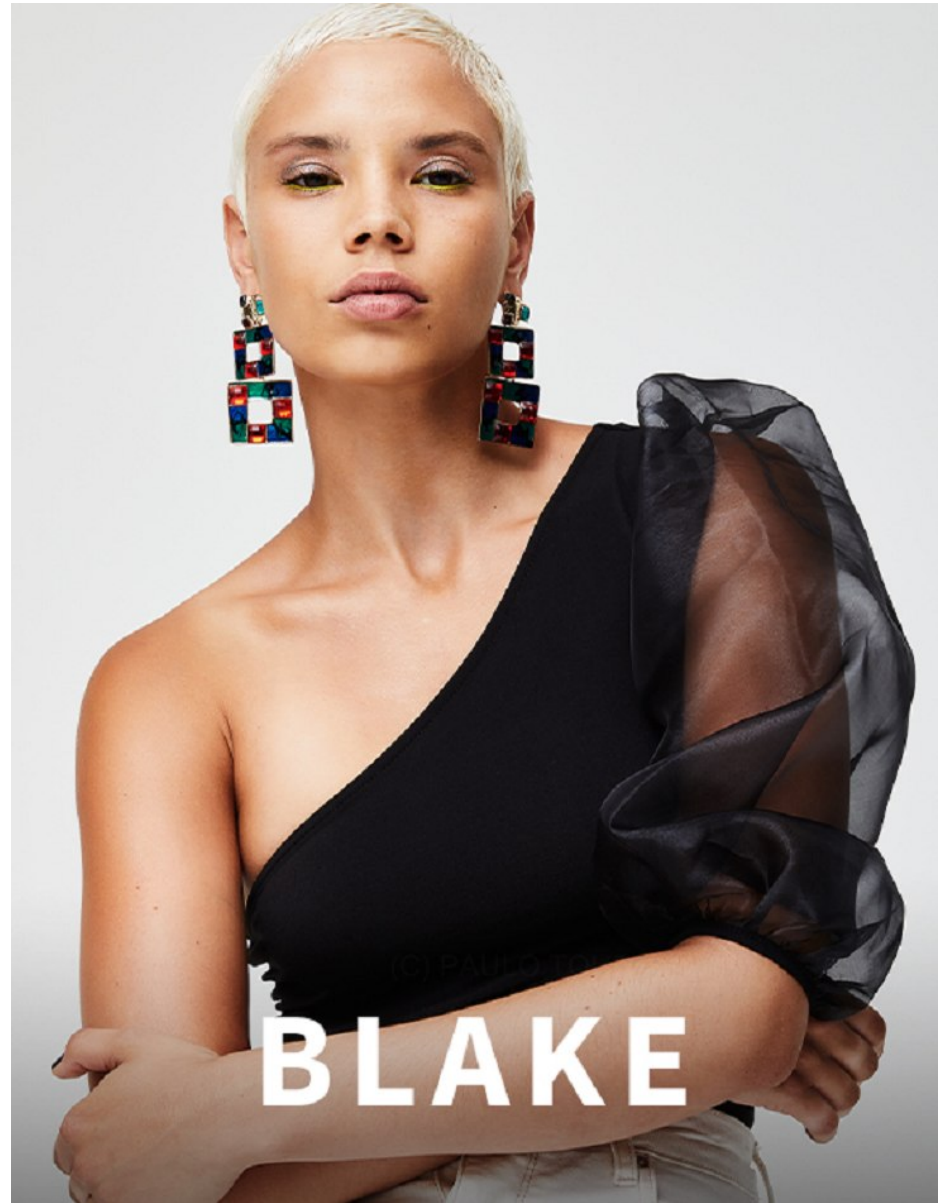

BOSS MODELS

CAPE TOWN

HANNAH MATHER

Height: 169cm Bust: 88cm Waist: 67cm Hips: 93cm Shoe: 7 UK Hair: Blonde Eyes: Brown