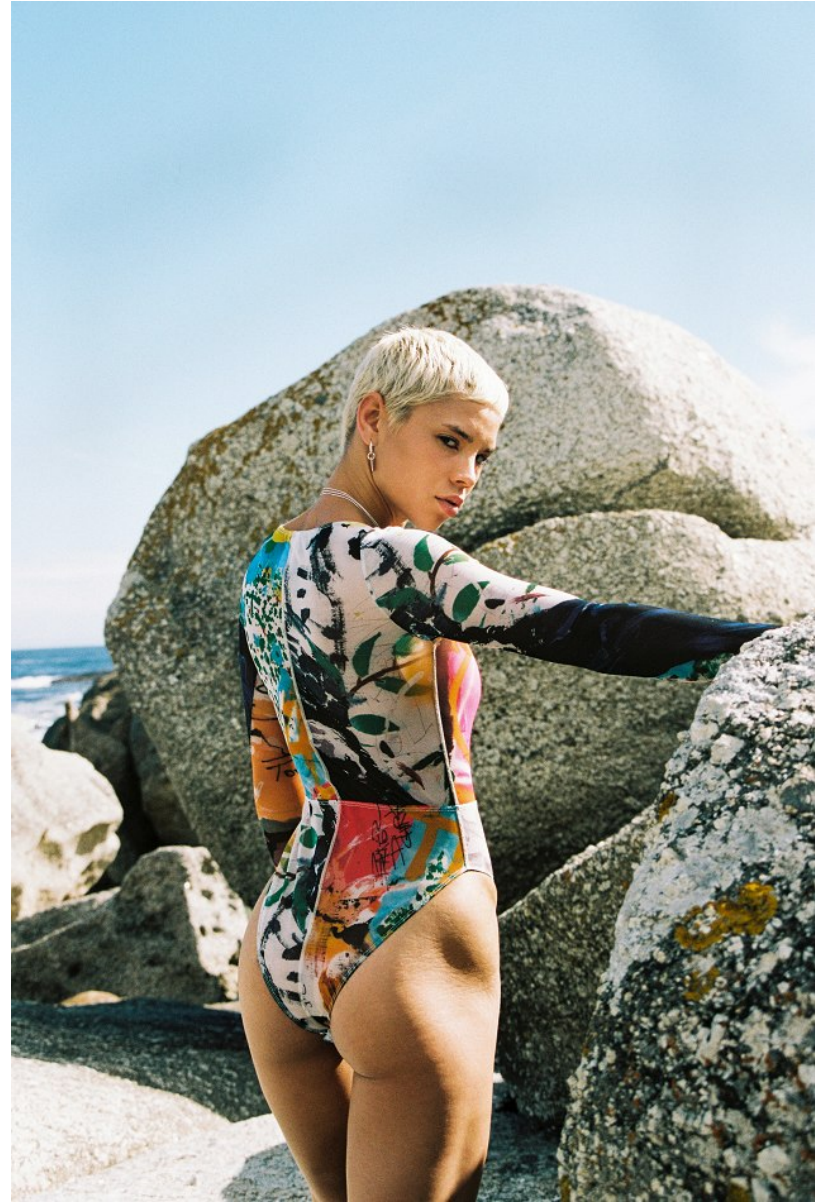

# BOSS MODELS

CAPE TOWN

HANNAH MATHER

Height: 169cm Bust: 88cm Waist: 67cm Hips: 93cm Shoe: 7 UK Hair: Blonde Eyes: Brown