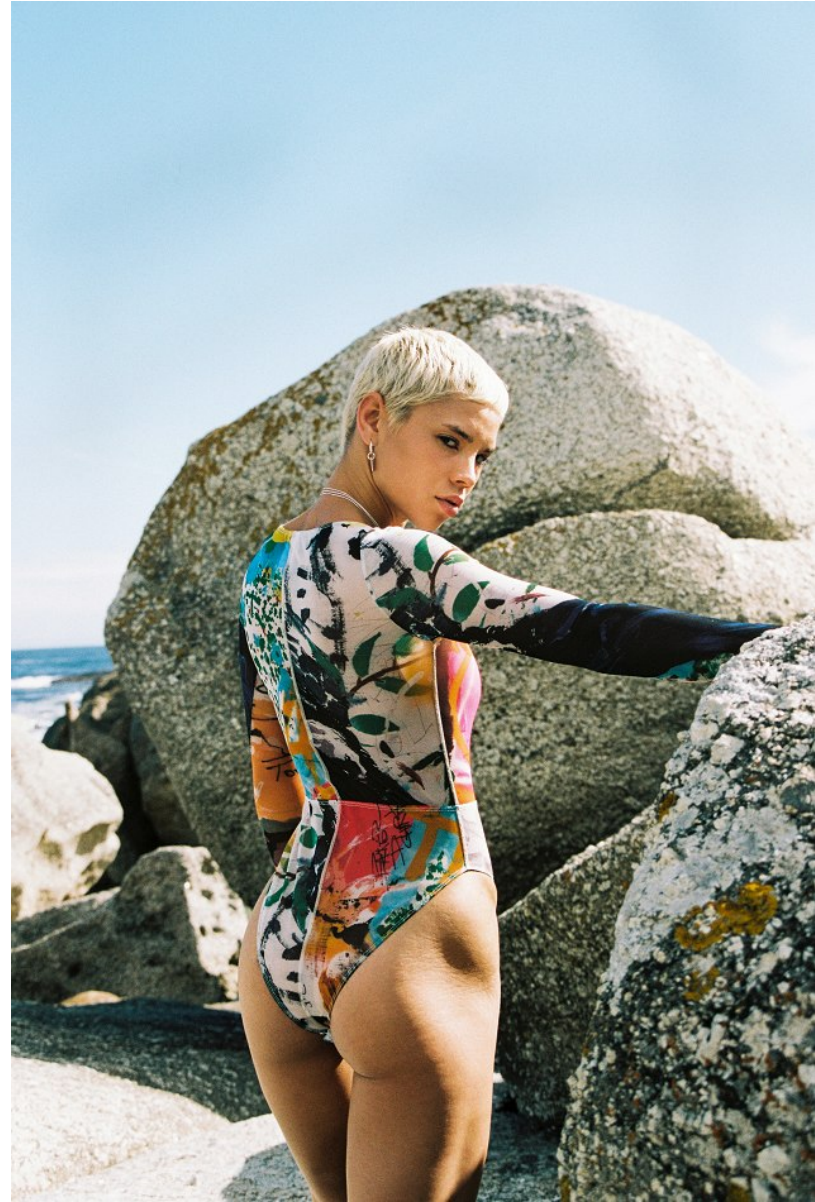

BOSS MODELS

CAPE TOWN

HANNAH MATHER

Height: 169cm Bust: 88cm Waist: 67cm Hips: 93cm Shoe: 7 UK Hair: Blonde Eyes: Brown

BOSS MODELS

CAPE TOWN

HANNAH MATHER

Height: 169cm Bust: 88cm Waist: 67cm Hips: 93cm Shoe: 7 UK Hair: Blonde Eyes: Brown

BOSS MODELS

CAPE TOWN

HANNAH MATHER

Height: 169cm Bust: 88cm Waist: 67cm Hips: 93cm Shoe: 7 UK Hair: Blonde Eyes: Brown