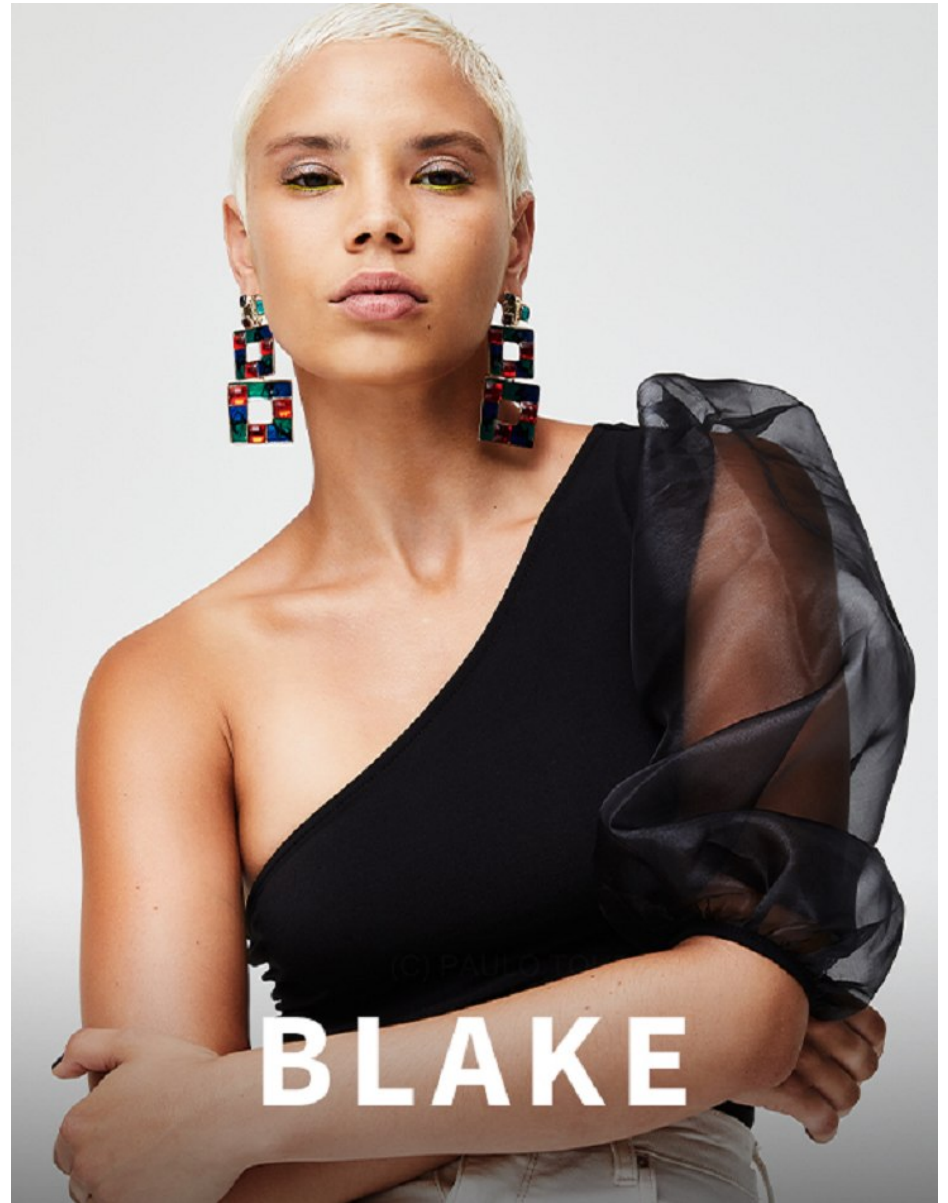

BOSS MODELS

CAPE TOWN

Height: 169cm Bust: 88cm Waist: 67cm Hips: 97cm Shoe: 7 UK Hair: Blonde Eyes: Brown