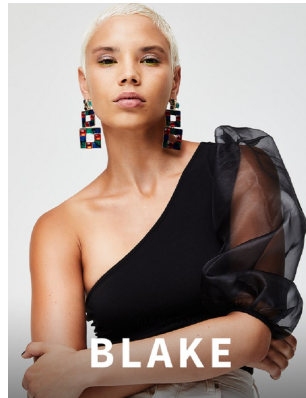

BOSS MODELS

CAPE TOWN

HANNAH MATHER

Height: 169cm Bust: 88cm Waist: 67cm Hips: 93cm Shoe: 7 UK Hair: Blonde Eyes: Brown

BOSS MODELS

CAPE TOWN

HANNAH MATHER

Height: 169cm Bust: 88cm Waist: 67cm Hips: 93cm Shoe: 7 UK Hair: Blonde Eyes: Brown

BOSS MODELS

CAPE TOWN

HANNAH MATHER

Height: 169cm Bust: 88cm Waist: 67cm Hips: 93cm Shoe: 7 UK Hair: Blonde Eyes: Brown