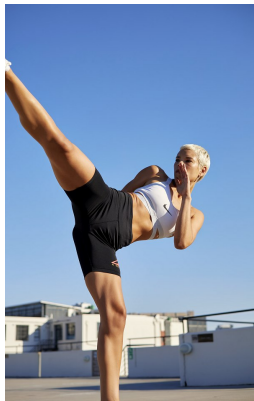

BOSS MODELS

CAPE TOWN

HANNAH MATHER

Height: 169cm Bust: 88cm Waist: 67cm Hips: 97cm Shoe: 7 UK Hair: Blonde Eyes: Brown

BOSS MODELS

CAPE TOWN

HANNAH MATHER

Height: 169cm Bust: 88cm Waist: 67cm Hips: 97cm Shoe: 7 UK Hair: Blonde Eyes: Brown

BOSS MODELS

CAPE TOWN

HANNAH MATHER

Height: 169cm Bust: 88cm Waist: 67cm Hips: 97cm Shoe: 7 UK Hair: Blonde Eyes: Brown