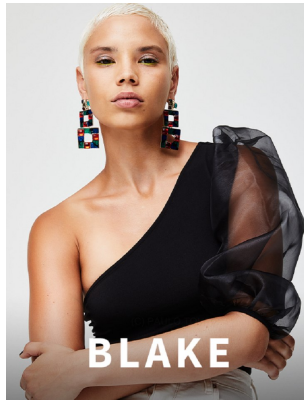

BOSS MODELS

CAPE TOWN

HANNAH MATHER

Height: 169cm Bust: 88cm Waist: 67cm Hips: 93cm Shoe: 7 UK Hair: Blonde Eyes: Brown

BOSS MODELS

CAPE TOWN

HANNAH MATHER

Height: 169cm Bust: 88cm Waist: 67cm Hips: 93cm Shoe: 7 UK Hair: Blonde Eyes: Brown

BOSS MODELS

CAPE TOWN

HANNAH MATHER

Height: 169cm Bust: 88cm Waist: 67cm Hips: 93cm Shoe: 7 UK Hair: Blonde Eyes: Brown