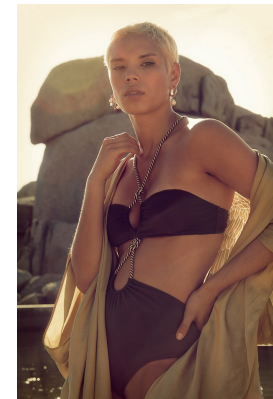

BOSS MODELS

CAPE TOWN

HANNAH MATHER

Height: 169cm Bust: 88cm Waist: 67cm Hips: 93cm Shoe: 7 UK Hair: Blonde Eyes: Brown

BOSS MODELS

CAPE TOWN

HANNAH MATHER

Height: 169cm Bust: 88cm Waist: 67cm Hips: 93cm Shoe: 7 UK Hair: Blonde Eyes: Brown

BOSS MODELS

CAPE TOWN

HANNAH MATHER

Height: 169cm Bust: 88cm Waist: 67cm Hips: 93cm Shoe: 7 UK Hair: Blonde Eyes: Brown