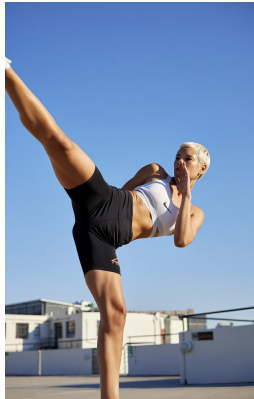

BOSS MODELS

CAPE TOWN

HANNAH MATHER

Height: 169cm Bust: 88cm Waist: 67cm Hips: 93cm Shoe: 7 UK Hair: Blonde Eyes: Brown

BOSS MODELS

CAPE TOWN

HANNAH MATHER

Height: 169cm Bust: 88cm Waist: 67cm Hips: 93cm Shoe: 7 UK Hair: Blonde Eyes: Brown

BOSS MODELS

CAPE TOWN

HANNAH MATHER

Height: 169cm Bust: 88cm Waist: 67cm Hips: 93cm Shoe: 7 UK Hair: Blonde Eyes: Brown