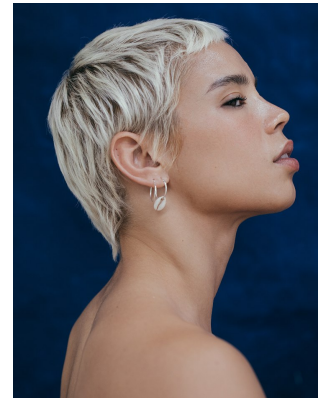

BOSS MODELS

CAPE TOWN

HANNAH MATHER

Height: 169cm Bust: 88cm Waist: 67cm Hips: 93cm Shoe: 7 UK Hair: Blonde Eyes: Brown

BOSS MODELS

CAPE TOWN

HANNAH MATHER

Height: 169cm Bust: 88cm Waist: 67cm Hips: 93cm Shoe: 7 UK Hair: Blonde Eyes: Brown

BOSS MODELS

CAPE TOWN

HANNAH MATHER

Height: 169cm Bust: 88cm Waist: 67cm Hips: 93cm Shoe: 7 UK Hair: Blonde Eyes: Brown