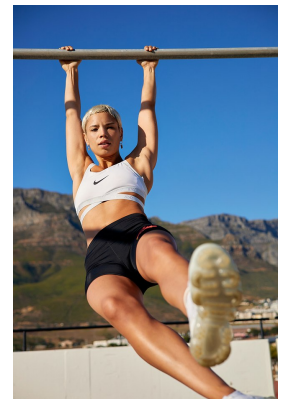

BOSS MODELS

CAPE TOWN

HANNAH MATHER

Height: 169cm Bust: 88cm Waist: 67cm Hips: 93cm Shoe: 7 UK Hair: Blonde Eyes: Brown

BOSS MODELS

CAPE TOWN

HANNAH MATHER

Height: 169cm Bust: 88cm Waist: 67cm Hips: 93cm Shoe: 7 UK Hair: Blonde Eyes: Brown

BOSS MODELS

CAPE TOWN

HANNAH MATHER

Height: 169cm Bust: 88cm Waist: 67cm Hips: 93cm Shoe: 7 UK Hair: Blonde Eyes: Brown