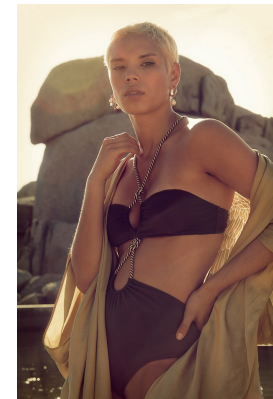

BOSS MODELS

CAPE TOWN

HANNAH MATHER

Height: 169cm Bust: 88cm Waist: 67cm Hips: 97cm Shoe: 7 UK Hair: Blonde Eyes: Brown

BOSS MODELS

CAPE TOWN

HANNAH MATHER

Height: 169cm Bust: 88cm Waist: 67cm Hips: 97cm Shoe: 7 UK Hair: Blonde Eyes: Brown

BOSS MODELS

CAPE TOWN

HANNAH MATHER

Height: 169cm Bust: 88cm Waist: 67cm Hips: 97cm Shoe: 7 UK Hair: Blonde Eyes: Brown