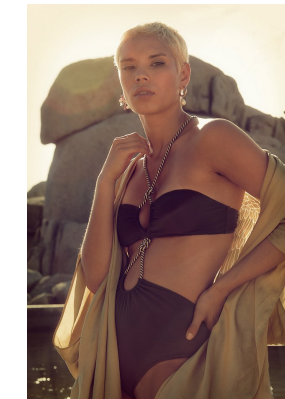

BOSS MODELS

CAPE TOWN

HANNAH MATHER

Height: 169cm Bust: 88cm Waist: 67cm Hips: 93cm Shoe: 7 UK Hair: Blonde Eyes: Brown

BOSS MODELS

CAPE TOWN

HANNAH MATHER

Height: 169cm Bust: 88cm Waist: 67cm Hips: 93cm Shoe: 7 UK Hair: Blonde Eyes: Brown

BOSS MODELS

CAPE TOWN

HANNAH MATHER

Height: 169cm Bust: 88cm Waist: 67cm Hips: 93cm Shoe: 7 UK Hair: Blonde Eyes: Brown