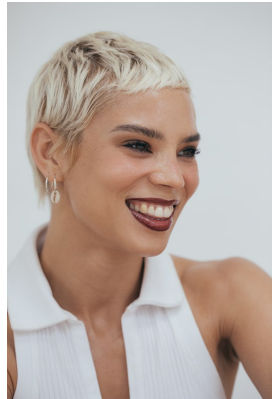

BOSS MODELS

CAPE TOWN

HANNAH MATHER

Height: 169cm Bust: 88cm Waist: 67cm Hips: 93cm Shoe: 7 UK Hair: Blonde Eyes: Brown

BOSS MODELS

CAPE TOWN

HANNAH MATHER

Height: 169cm Bust: 88cm Waist: 67cm Hips: 93cm Shoe: 7 UK Hair: Blonde Eyes: Brown

BOSS MODELS

CAPE TOWN

HANNAH MATHER

Height: 169cm Bust: 88cm Waist: 67cm Hips: 93cm Shoe: 7 UK Hair: Blonde Eyes: Brown