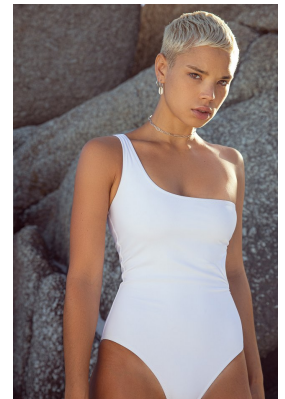

BOSS MODELS

CAPE TOWN

HANNAH MATHER

Height: 169cm Bust: 88cm Waist: 67cm Hips: 93cm Shoe: 7 UK Hair: Blonde Eyes: Brown

BOSS MODELS

CAPE TOWN

HANNAH MATHER

Height: 169cm Bust: 88cm Waist: 67cm Hips: 93cm Shoe: 7 UK Hair: Blonde Eyes: Brown

BOSS MODELS

CAPE TOWN

HANNAH MATHER

Height: 169cm Bust: 88cm Waist: 67cm Hips: 93cm Shoe: 7 UK Hair: Blonde Eyes: Brown