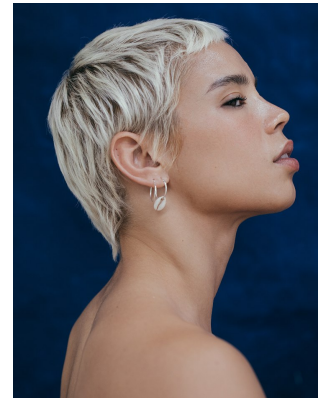

BOSS MODELS

CAPE TOWN

HANNAH MATHER

Height: 169cm Bust: 88cm Waist: 67cm Hips: 97cm Shoe: 7 UK Hair: Blonde Eyes: Brown

BOSS MODELS

CAPE TOWN

HANNAH MATHER

Height: 169cm Bust: 88cm Waist: 67cm Hips: 97cm Shoe: 7 UK Hair: Blonde Eyes: Brown

BOSS MODELS

CAPE TOWN

HANNAH MATHER

Height: 169cm Bust: 88cm Waist: 67cm Hips: 97cm Shoe: 7 UK Hair: Blonde Eyes: Brown