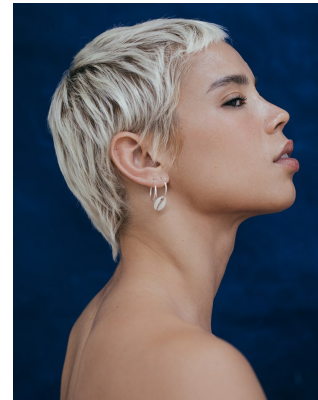

BOSS MODELS

CAPE TOWN

HANNAH MATHER

Height: 169cm Bust: 88cm Waist: 67cm Hips: 93cm Shoe: 7 UK Hair: Blonde Eyes: Brown

BOSS MODELS

CAPE TOWN

HANNAH MATHER

Height: 169cm Bust: 88cm Waist: 67cm Hips: 93cm Shoe: 7 UK Hair: Blonde Eyes: Brown

BOSS MODELS

CAPE TOWN

HANNAH MATHER

Height: 169cm Bust: 88cm Waist: 67cm Hips: 93cm Shoe: 7 UK Hair: Blonde Eyes: Brown