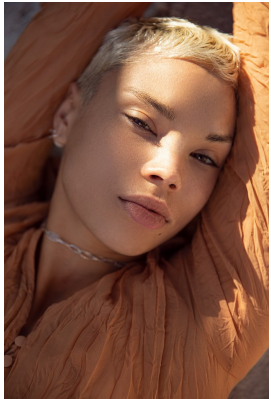

BOSS MODELS

CAPE TOWN

HANNAH MATHER

Height: 169cm Bust: 88cm Waist: 67cm Hips: 97cm Shoe: 7 UK Hair: Blonde Eyes: Brown

BOSS MODELS

CAPE TOWN

HANNAH MATHER

Height: 169cm Bust: 88cm Waist: 67cm Hips: 97cm Shoe: 7 UK Hair: Blonde Eyes: Brown

BOSS MODELS

CAPE TOWN

HANNAH MATHER

Height: 169cm Bust: 88cm Waist: 67cm Hips: 97cm Shoe: 7 UK Hair: Blonde Eyes: Brown