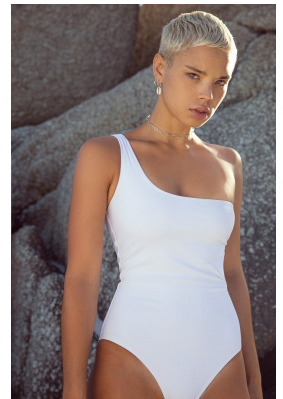

BOSS MODELS

CAPE TOWN

HANNAH MATHER

Height: 169cm Bust: 88cm Waist: 67cm Hips: 93cm Shoe: 7 UK Hair: Blonde Eyes: Brown

BOSS MODELS

CAPE TOWN

HANNAH MATHER

Height: 169cm Bust: 88cm Waist: 67cm Hips: 93cm Shoe: 7 UK Hair: Blonde Eyes: Brown

BOSS MODELS

CAPE TOWN

HANNAH MATHER

Height: 169cm Bust: 88cm Waist: 67cm Hips: 93cm Shoe: 7 UK Hair: Blonde Eyes: Brown