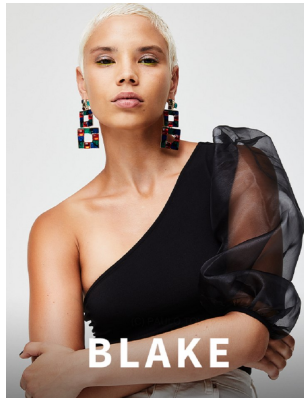

BOSS MODELS

CAPE TOWN

HANNAH MATHER

Height: 169cm Bust: 88cm Waist: 67cm Hips: 97cm Shoe: 7 UK Hair: Blonde Eyes: Brown

BOSS MODELS

CAPE TOWN

HANNAH MATHER

Height: 169cm Bust: 88cm Waist: 67cm Hips: 97cm Shoe: 7 UK Hair: Blonde Eyes: Brown

BOSS MODELS

CAPE TOWN

HANNAH MATHER

Height: 169cm Bust: 88cm Waist: 67cm Hips: 97cm Shoe: 7 UK Hair: Blonde Eyes: Brown