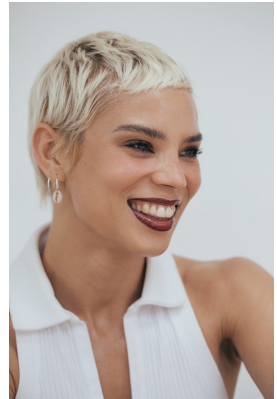

BOSS MODELS

CAPE TOWN

HANNAH MATHER

Height: 169cm Bust: 88cm Waist: 67cm Hips: 93cm Shoe: 7 UK Hair: Blonde Eyes: Brown

BOSS MODELS

CAPE TOWN

HANNAH MATHER

Height: 169cm Bust: 88cm Waist: 67cm Hips: 93cm Shoe: 7 UK Hair: Blonde Eyes: Brown

BOSS MODELS

CAPE TOWN

HANNAH MATHER

Height: 169cm Bust: 88cm Waist: 67cm Hips: 93cm Shoe: 7 UK Hair: Blonde Eyes: Brown