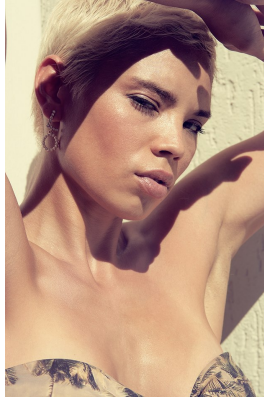

BOSS MODELS

CAPE TOWN

HANNAH MATHER

Height: 169cm Bust: 88cm Waist: 67cm Hips: 93cm Shoe: 7 UK Hair: Blonde Eyes: Brown

BOSS MODELS

CAPE TOWN

HANNAH MATHER

Height: 169cm Bust: 88cm Waist: 67cm Hips: 93cm Shoe: 7 UK Hair: Blonde Eyes: Brown

BOSS MODELS

CAPE TOWN

HANNAH MATHER

Height: 169cm Bust: 88cm Waist: 67cm Hips: 93cm Shoe: 7 UK Hair: Blonde Eyes: Brown