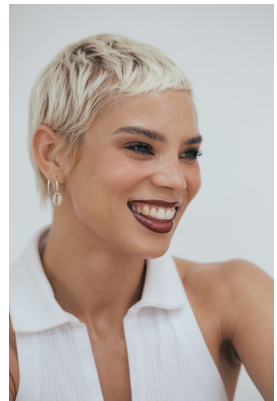

BOSS MODELS

CAPE TOWN

HANNAH MATHER

Height: 169cm Bust: 88cm Waist: 67cm Hips: 97cm Shoe: 7 UK Hair: Blonde Eyes: Brown

BOSS MODELS

CAPE TOWN

HANNAH MATHER

Height: 169cm Bust: 88cm Waist: 67cm Hips: 97cm Shoe: 7 UK Hair: Blonde Eyes: Brown

BOSS MODELS

CAPE TOWN

HANNAH MATHER

Height: 169cm Bust: 88cm Waist: 67cm Hips: 97cm Shoe: 7 UK Hair: Blonde Eyes: Brown