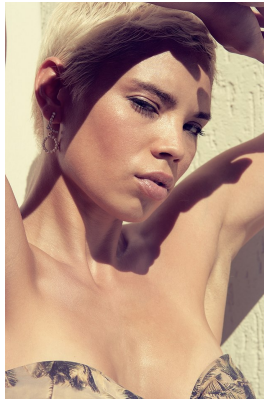

BOSS MODELS

CAPE TOWN

HANNAH MATHER

Height: 169cm Bust: 88cm Waist: 67cm Hips: 97cm Shoe: 7 UK Hair: Blonde Eyes: Brown

BOSS MODELS

CAPE TOWN

HANNAH MATHER

Height: 169cm Bust: 88cm Waist: 67cm Hips: 97cm Shoe: 7 UK Hair: Blonde Eyes: Brown

BOSS MODELS

CAPE TOWN

HANNAH MATHER

Height: 169cm Bust: 88cm Waist: 67cm Hips: 97cm Shoe: 7 UK Hair: Blonde Eyes: Brown