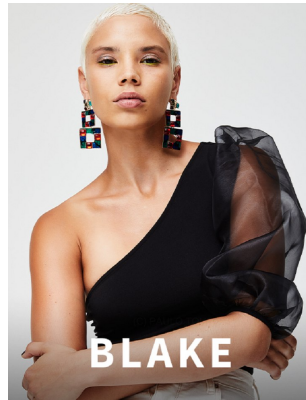

BOSS MODELS

CAPE TOWN

HANNAH MATHER

Height: 169cm Bust: 88cm Waist: 67cm Hips: 93cm Shoe: 7 UK Hair: Blonde Eyes: Brown

BOSS MODELS

CAPE TOWN

HANNAH MATHER

Height: 169cm Bust: 88cm Waist: 67cm Hips: 93cm Shoe: 7 UK Hair: Blonde Eyes: Brown

BOSS MODELS

CAPE TOWN

HANNAH MATHER

Height: 169cm Bust: 88cm Waist: 67cm Hips: 93cm Shoe: 7 UK Hair: Blonde Eyes: Brown