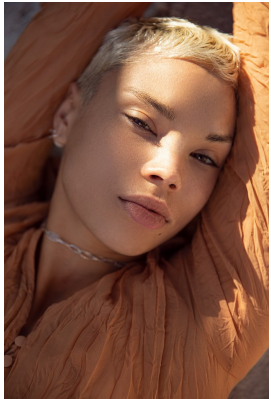

BOSS MODELS

CAPE TOWN

HANNAH MATHER

Height: 169cm Bust: 88cm Waist: 67cm Hips: 93cm Shoe: 7 UK Hair: Blonde Eyes: Brown

BOSS MODELS

CAPE TOWN

HANNAH MATHER

Height: 169cm Bust: 88cm Waist: 67cm Hips: 93cm Shoe: 7 UK Hair: Blonde Eyes: Brown

BOSS MODELS

CAPE TOWN

HANNAH MATHER

Height: 169cm Bust: 88cm Waist: 67cm Hips: 93cm Shoe: 7 UK Hair: Blonde Eyes: Brown