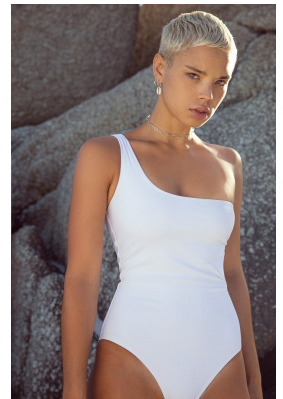

BOSS MODELS

CAPE TOWN

HANNAH MATHER

Height: 169cm Bust: 88cm Waist: 67cm Hips: 97cm Shoe: 7 UK Hair: Blonde Eyes: Brown

BOSS MODELS

CAPE TOWN

HANNAH MATHER

Height: 169cm Bust: 88cm Waist: 67cm Hips: 97cm Shoe: 7 UK Hair: Blonde Eyes: Brown

BOSS MODELS

CAPE TOWN

HANNAH MATHER

Height: 169cm Bust: 88cm Waist: 67cm Hips: 97cm Shoe: 7 UK Hair: Blonde Eyes: Brown