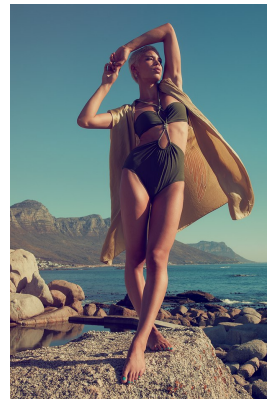

BOSS MODELS

CAPE TOWN

HANNAH MATHER

Height: 169cm Bust: 88cm Waist: 67cm Hips: 93cm Shoe: 7 UK Hair: Blonde Eyes: Brown

BOSS MODELS

CAPE TOWN

HANNAH MATHER

Height: 169cm Bust: 88cm Waist: 67cm Hips: 93cm Shoe: 7 UK Hair: Blonde Eyes: Brown

BOSS MODELS

CAPE TOWN

HANNAH MATHER

Height: 169cm Bust: 88cm Waist: 67cm Hips: 93cm Shoe: 7 UK Hair: Blonde Eyes: Brown