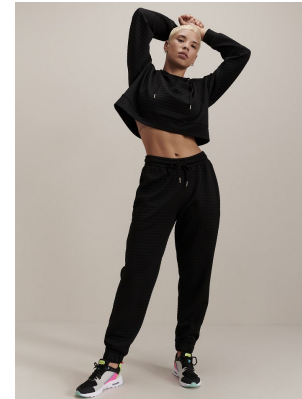

BOSS MODELS

CAPE TOWN

HANNAH MATHER

Height: 169cm Bust: 88cm Waist: 67cm Hips: 93cm Shoe: 7 UK Hair: Blonde Eyes: Brown

BOSS MODELS

CAPE TOWN

HANNAH MATHER

Height: 169cm Bust: 88cm Waist: 67cm Hips: 93cm Shoe: 7 UK Hair: Blonde Eyes: Brown

BOSS MODELS

CAPE TOWN

HANNAH MATHER

Height: 169cm Bust: 88cm Waist: 67cm Hips: 93cm Shoe: 7 UK Hair: Blonde Eyes: Brown