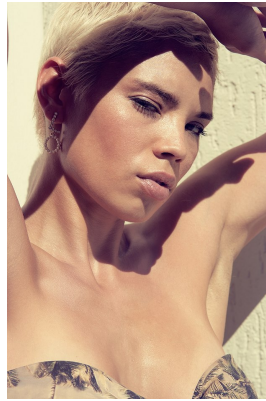

BOSS MODELS

CAPE TOWN

HANNAH MATHER

Height: 169cm Bust: 88cm Waist: 67cm Hips: 93cm Shoe: 7 UK Hair: Blonde Eyes: Brown

BOSS MODELS

CAPE TOWN

HANNAH MATHER

Height: 169cm Bust: 88cm Waist: 67cm Hips: 93cm Shoe: 7 UK Hair: Blonde Eyes: Brown

BOSS MODELS

CAPE TOWN

HANNAH MATHER

Height: 169cm Bust: 88cm Waist: 67cm Hips: 93cm Shoe: 7 UK Hair: Blonde Eyes: Brown