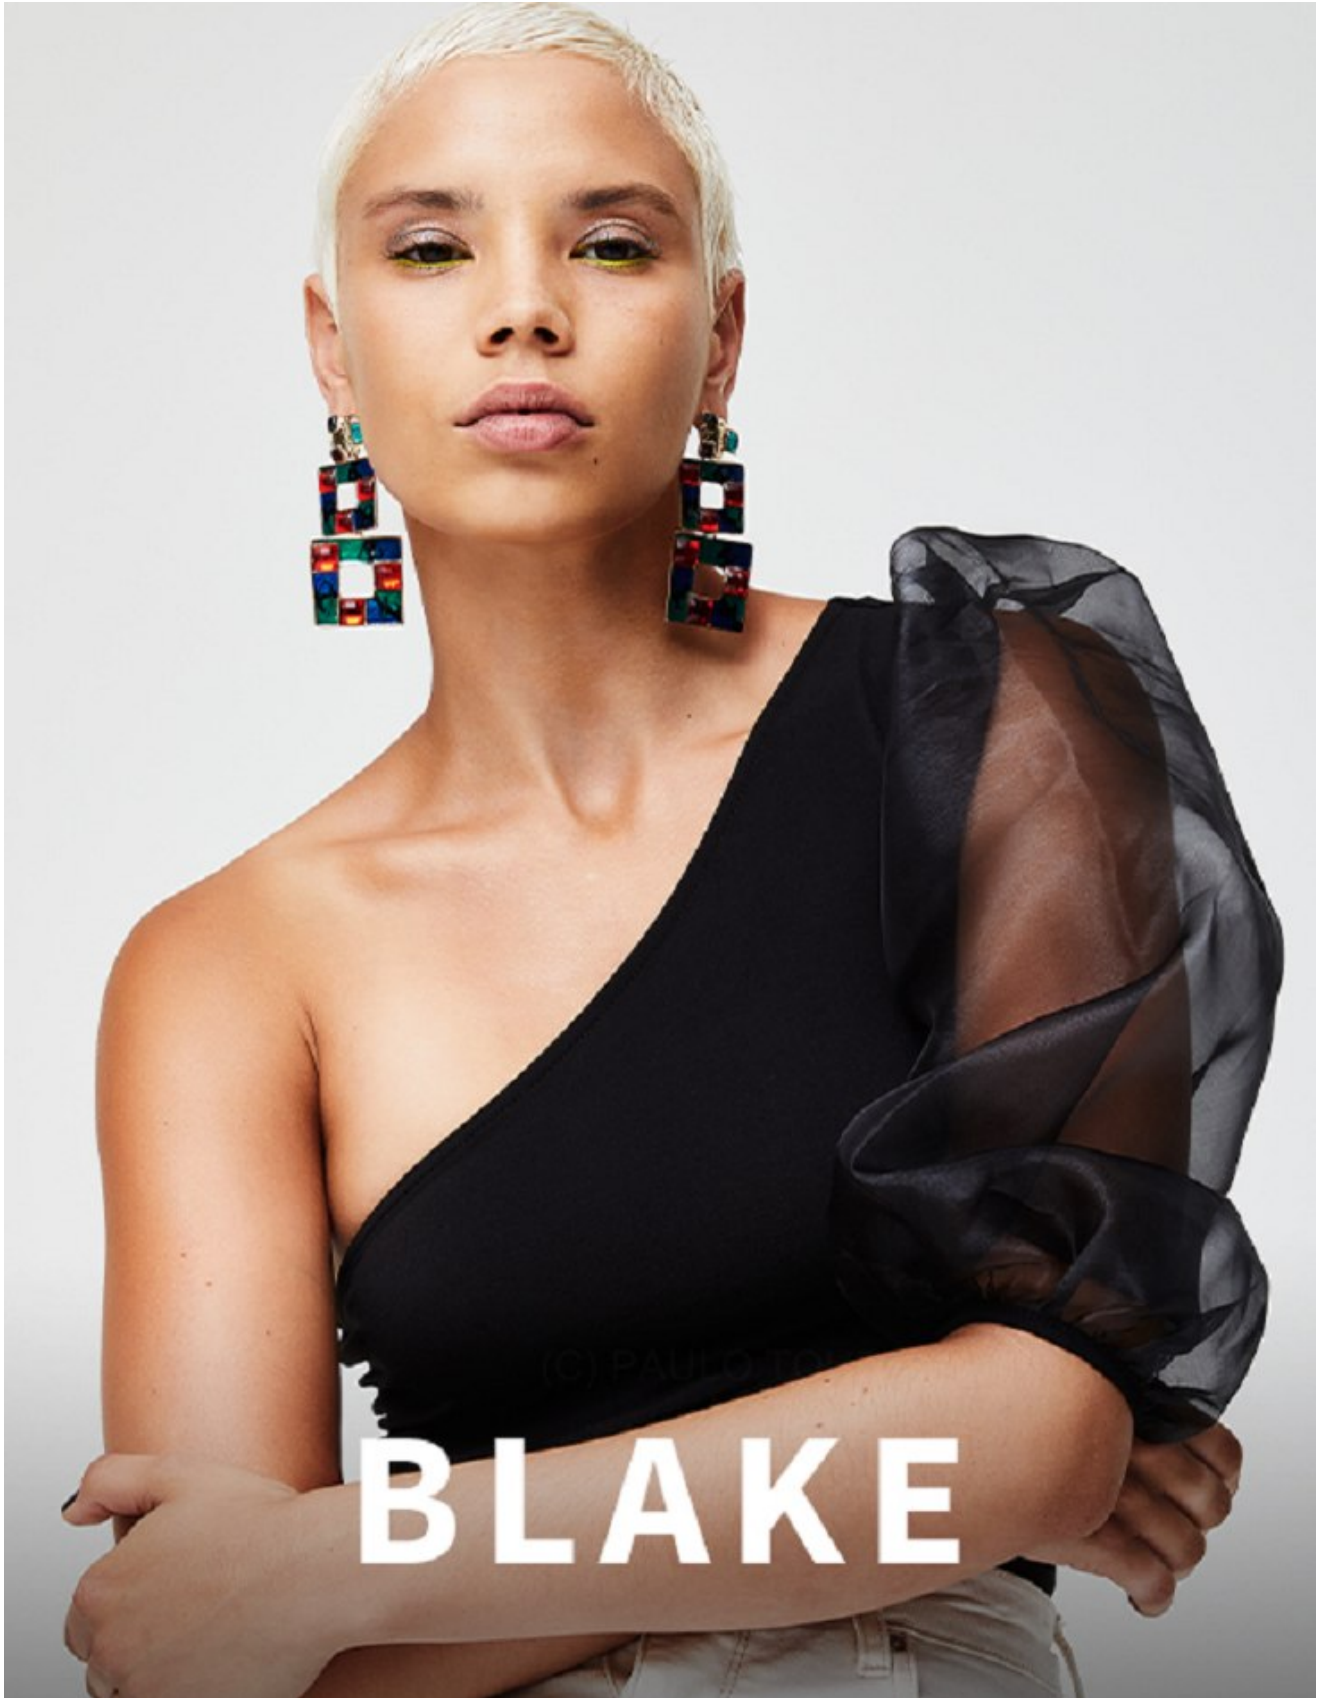

BOSS MODELS

CAPE TOWN

HANNAH MATHER

Height: 169cm Bust: 88cm Waist: 67cm Hips: 93cm Shoe: 7 UK Hair: Blonde Eyes: Brown