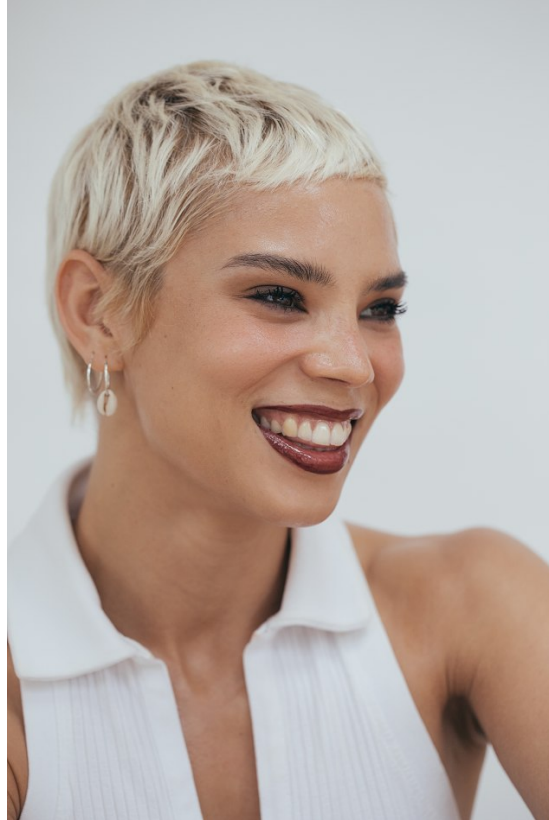

BOSS MODELS

CAPE TOWN

HANNAH MATHER

Height: 169cm Bust: 88cm Waist: 67cm Hips: 97cm Shoe: 7 UK Hair: Blonde Eyes: Brown