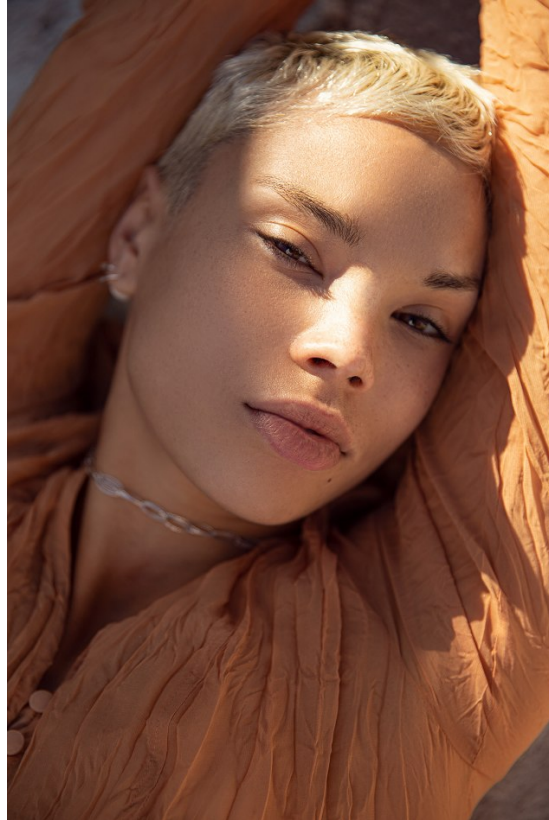

# BOSS MODELS

CAPE TOWN

HANNAH MATHER

Height: 169cm Bust: 88cm Waist: 67cm Hips: 97cm Shoe: 7 UK Hair: Blonde Eyes: Brown