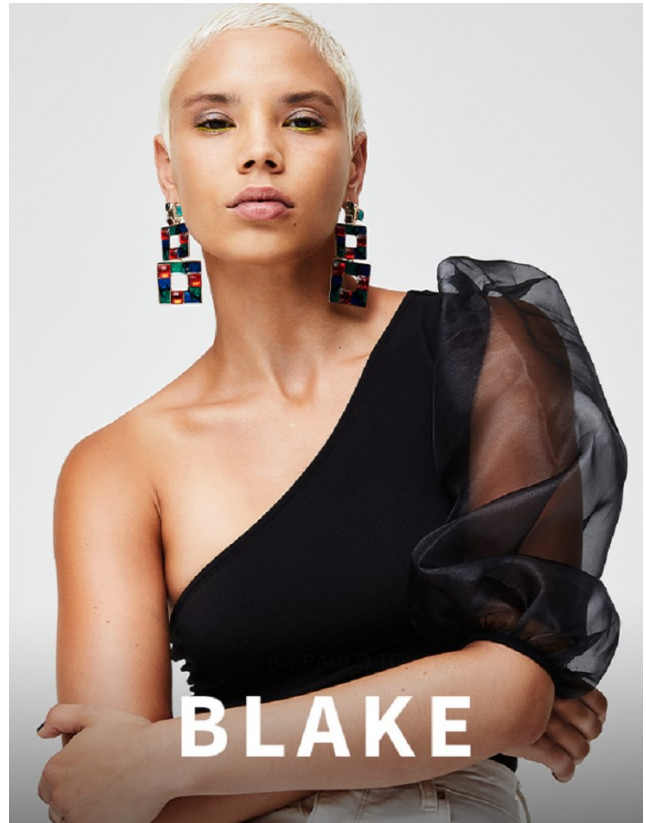

BOSS MODELS

CAPE TOWN

HANNAH MATHER

Height: 169cm Bust: 88cm Waist: 67cm Hips: 93cm Shoe: 7 UK Hair: Blonde Eyes: Brown