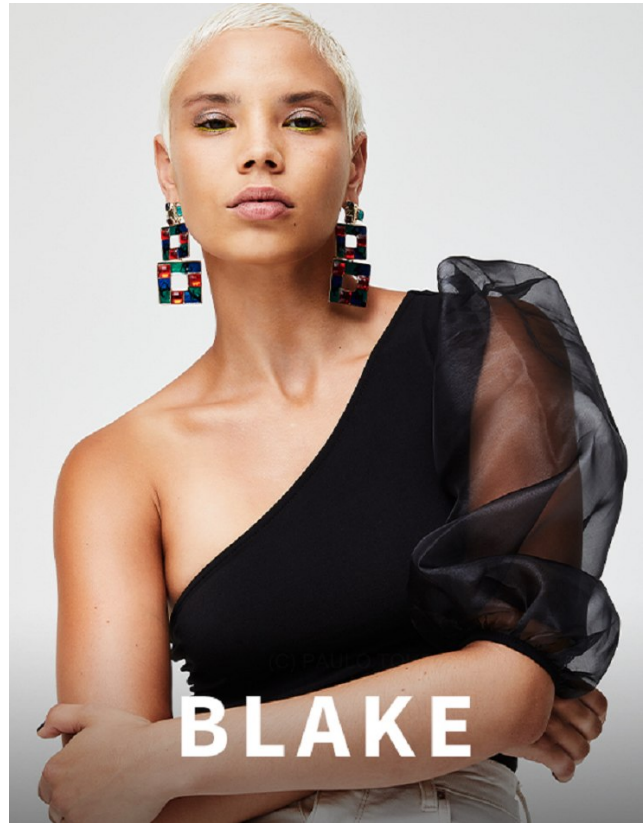

BOSS MODELS

CAPE TOWN

HANNAH MATHER

Height: 169cm Bust: 88cm Waist: 67cm Hips: 93cm Shoe: 7 UK Hair: Blonde Eyes: Brown