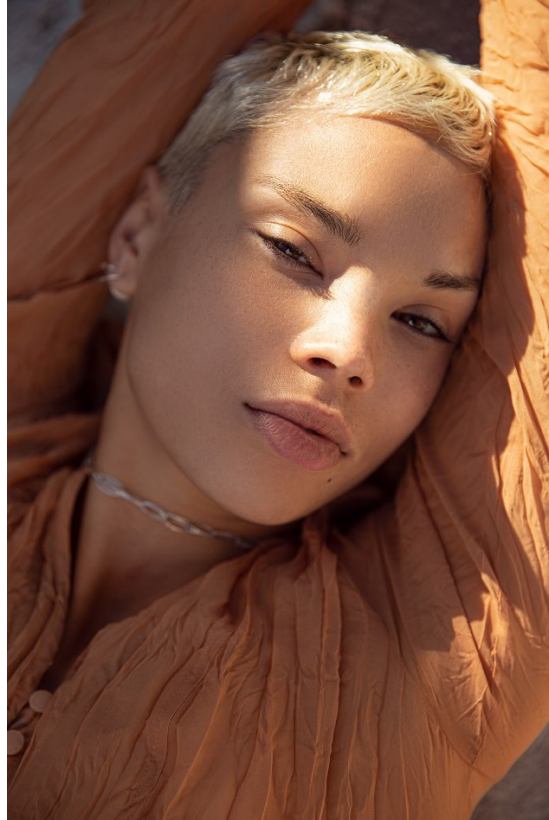

# BOSS MODELS

CAPE TOWN

HANNAH MATHER

Height: 169cm Bust: 88cm Waist: 67cm Hips: 93cm Shoe: 7 UK Hair: Blonde Eyes: Brown