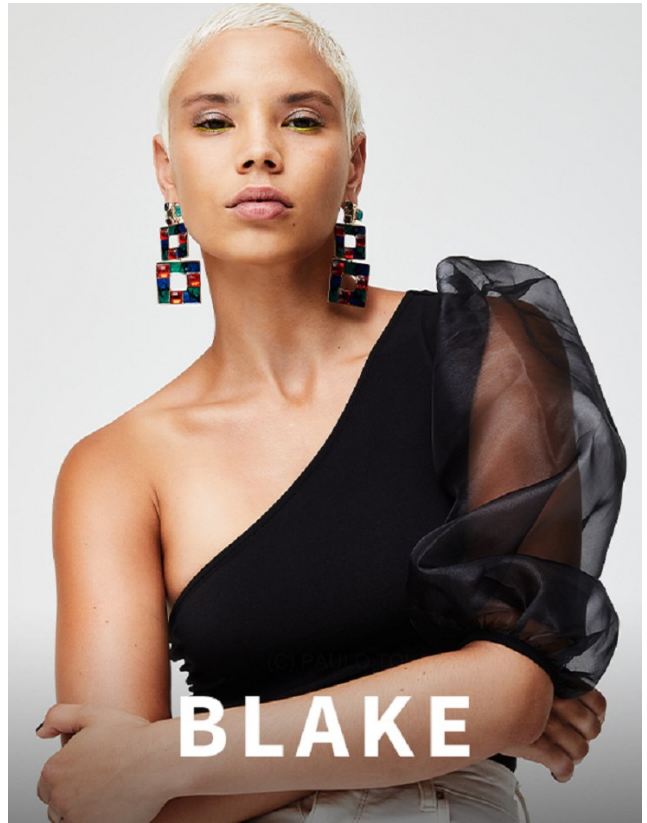

BOSS MODELS

CAPE TOWN

HANNAH MATHER

Height: 169cm Bust: 88cm Waist: 67cm Hips: 97cm Shoe: 7 UK Hair: Blonde Eyes: Brown