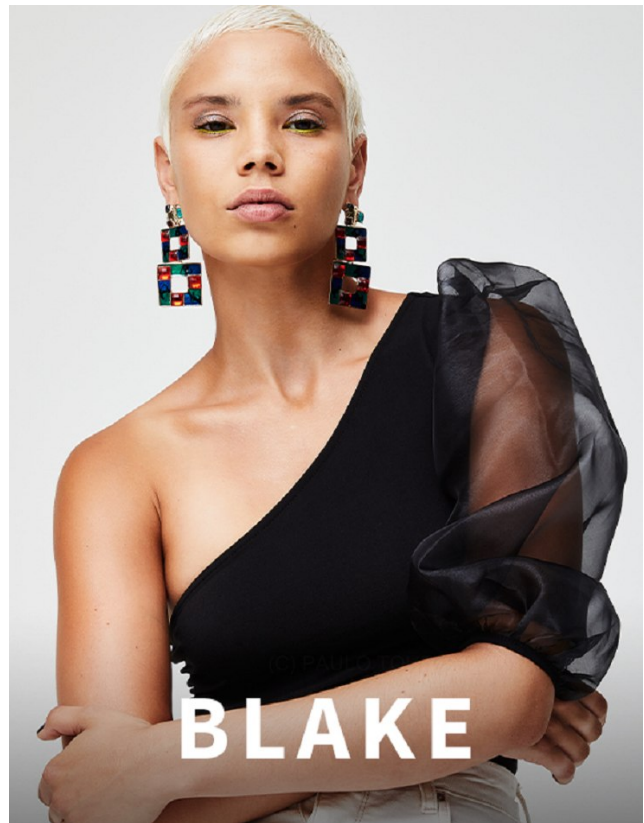

BOSS MODELS

CAPE TOWN

HANNAH MATHER

Height: 169cm Bust: 88cm Waist: 67cm Hips: 93cm Shoe: 7 UK Hair: Blonde Eyes: Brown