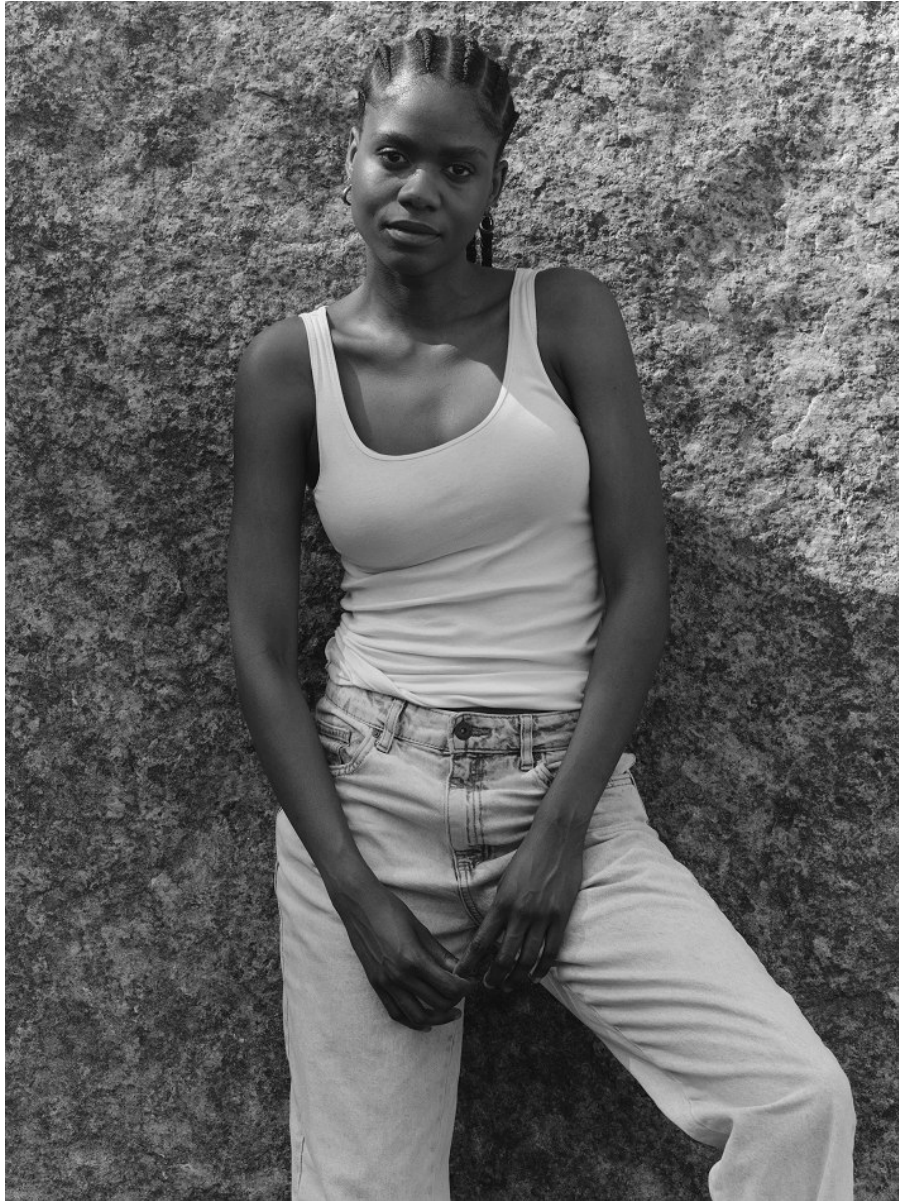

LULU MNTONINTSHI

BOSS MODELS

CAPE TOWN

LULU MNTONINTSHI

Height: 177cm Bust: 88cm Waist: 66cm Hips: 96cm Shoe: 7 UK Hair: Black Eyes: Brown