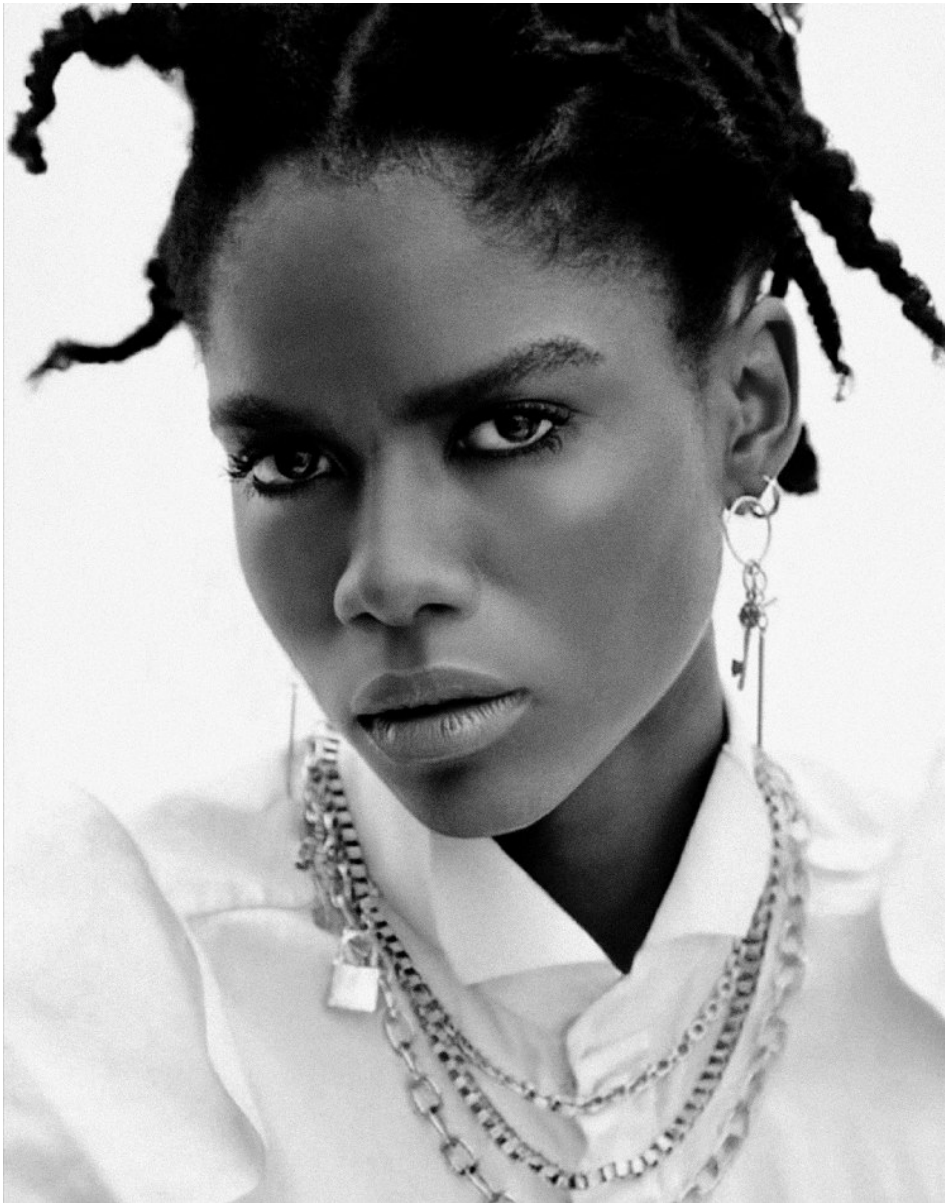

BOSS MODELS

CAPE TOWN

LULU MNTONINTSHI

Height: 177cm Bust: 88cm Waist: 66cm Hips: 96cm Shoe: 7 UK Hair: Black Eyes: Brown

BOSS MODELS

CAPE TOWN

LULU MNTONINTSHI

Height: 177cm Bust: 88cm Waist: 66cm Hips: 96cm Shoe: 7 UK Hair: Black Eyes: Brown