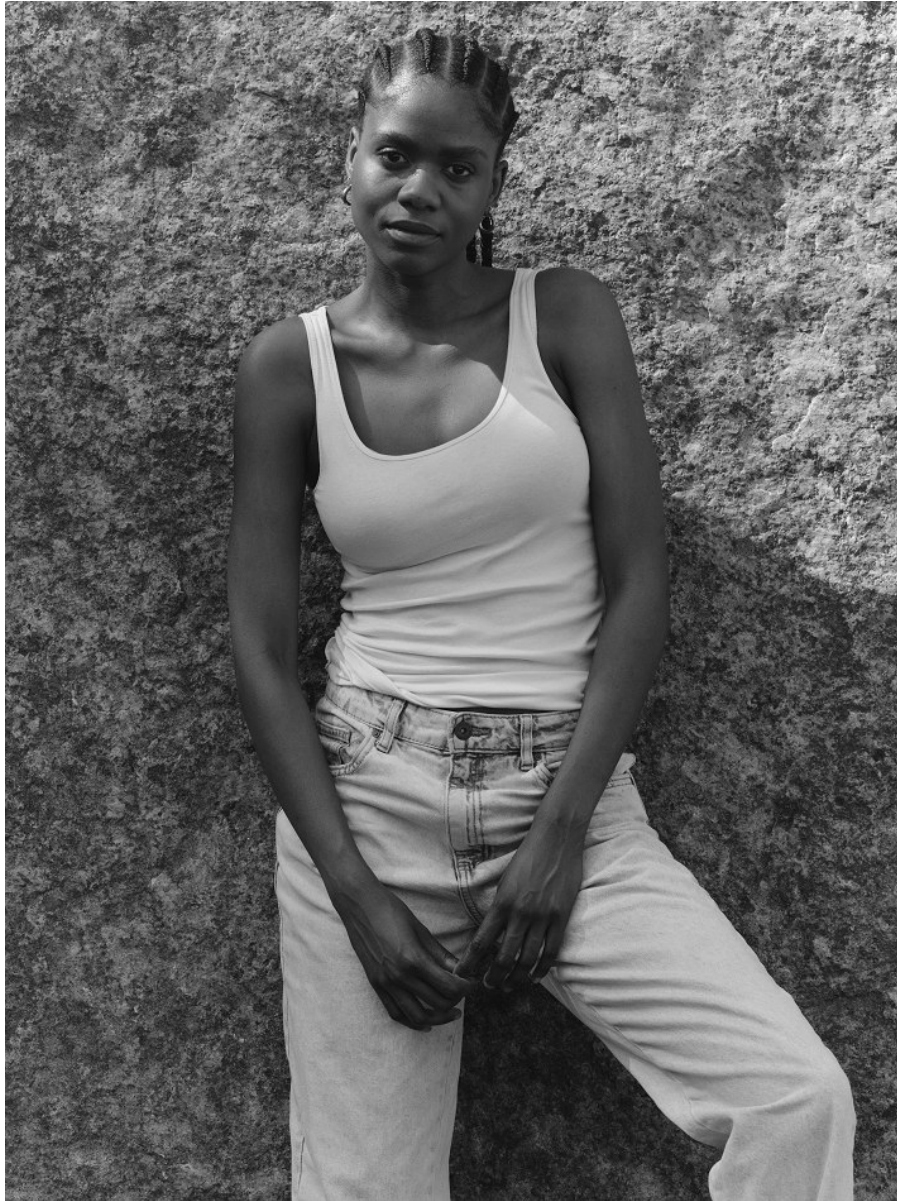

LULU MNTONINTSHI

BOSS MODELS

CAPE TOWN

LULU MNTONINTSHI

Height: 177cm Bust: 88cm Waist: 66cm Hips: 96cm Shoe: 7 UK Hair: Black Eyes: Brown