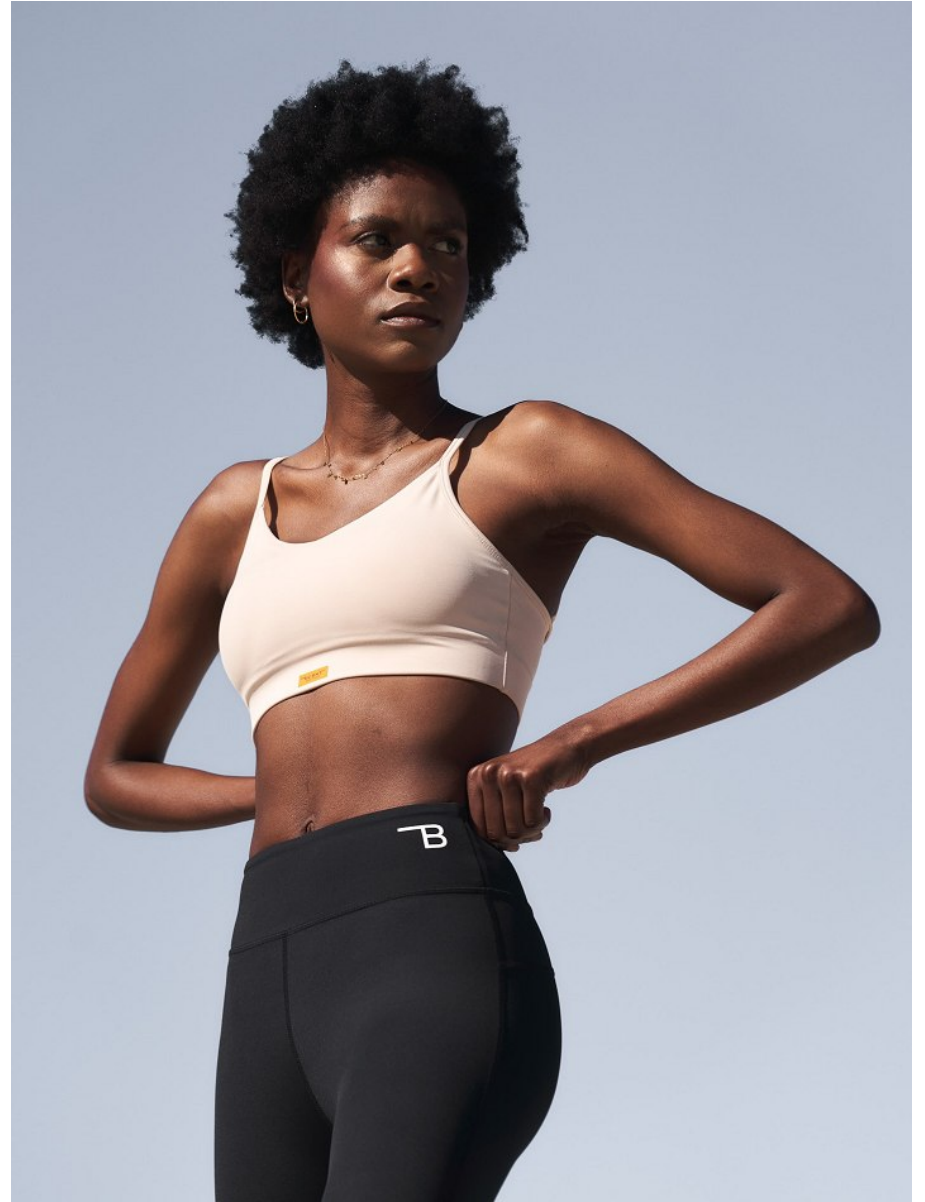

BOSS MODELS

CAPE TOWN

LULU MNTONINTSHI

Height: 177cm Bust: 88cm Waist: 66cm Hips: 96cm Shoe: 7 UK Hair: Black Eyes: Brown