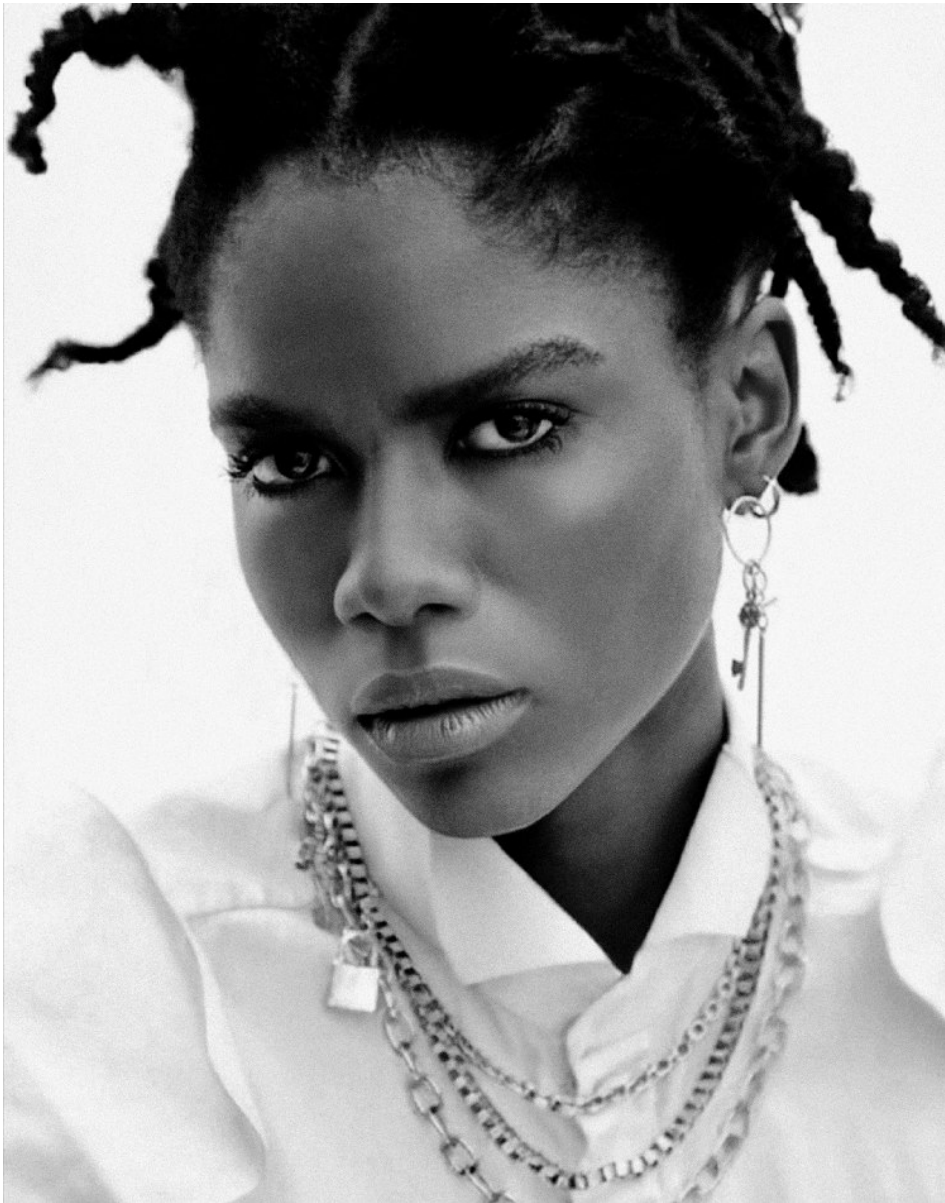

LULU MNTONINTSHI

BOSS MODELS

CAPE TOWN

LULU MNTONINTSHI

Height: 177cm Bust: 88cm Waist: 66cm Hips: 96cm Shoe: 7 UK Hair: Black Eyes: Brown