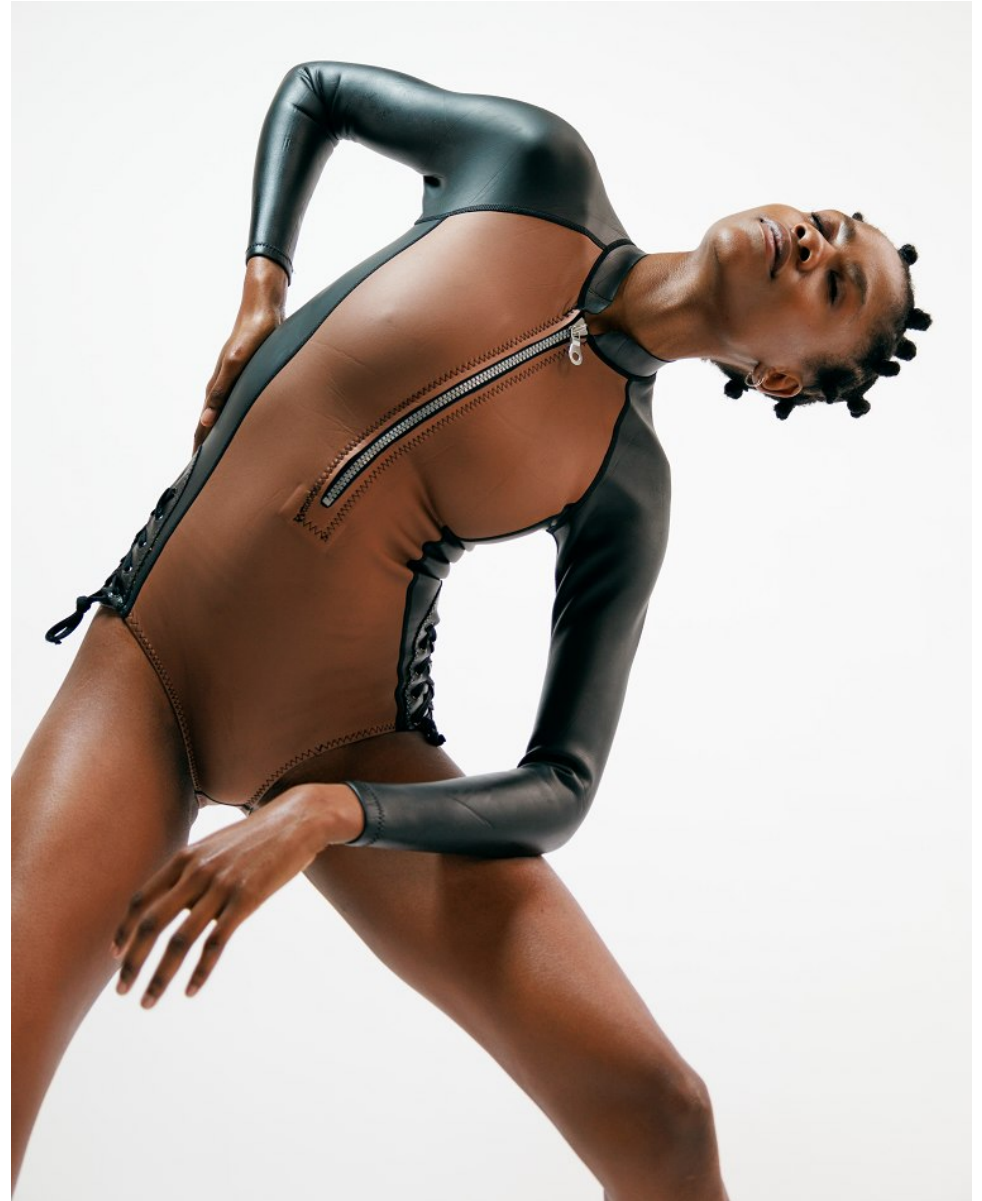

BOSS MODELS

CAPE TOWN

LULU MNTONINTSHI

Height: 177cm Bust: 88cm Waist: 66cm Hips: 96cm Shoe: 7 UK Hair: Black Eyes: Brown