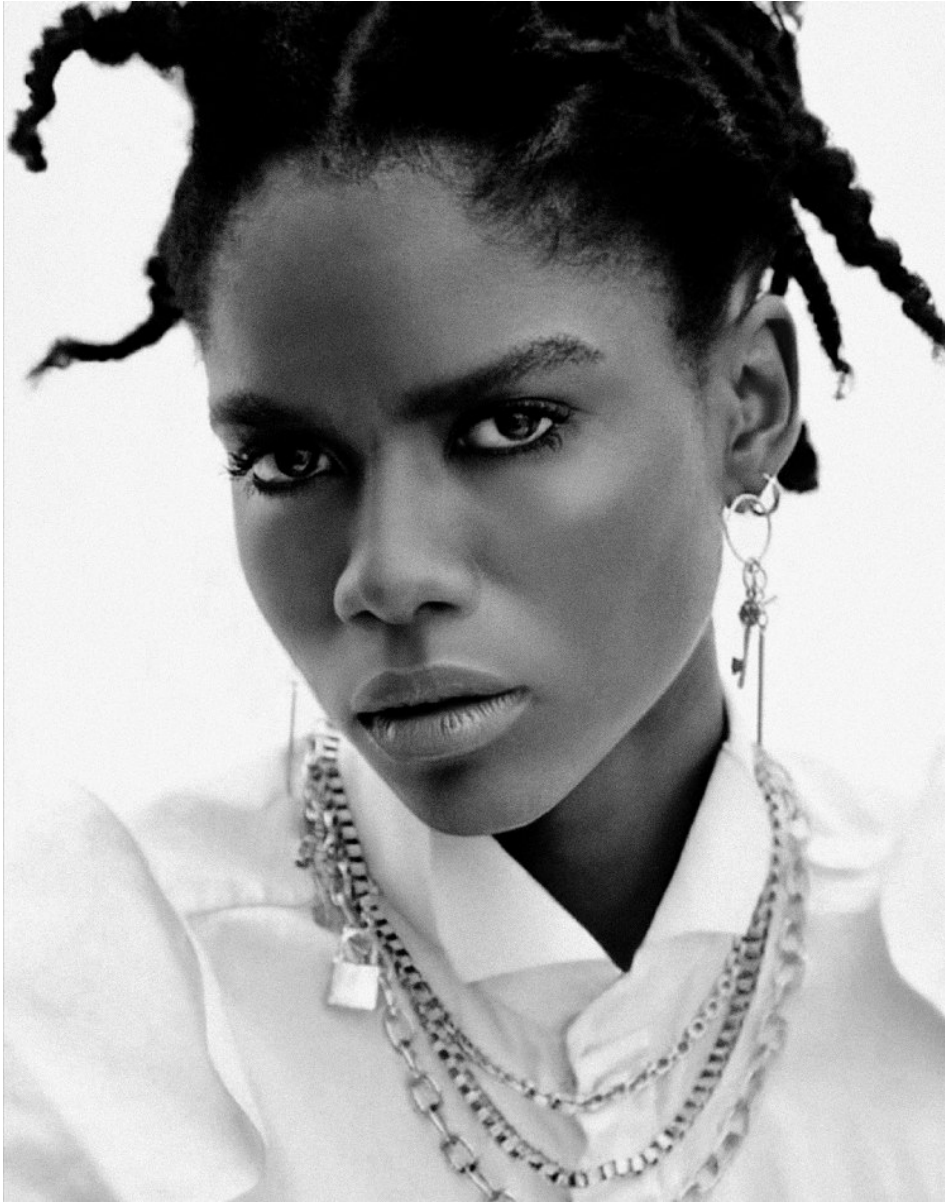

BOSS MODELS

CAPE TOWN

LULU MNTONINTSHI

Height: 177cm Bust: 88cm Waist: 66cm Hips: 96cm Shoe: 7 UK Hair: Black Eyes: Brown

BOSS MODELS

CAPE TOWN

LULU MNTONINTSHI

Height: 177cm Bust: 88cm Waist: 66cm Hips: 96cm Shoe: 7 UK Hair: Black Eyes: Brown