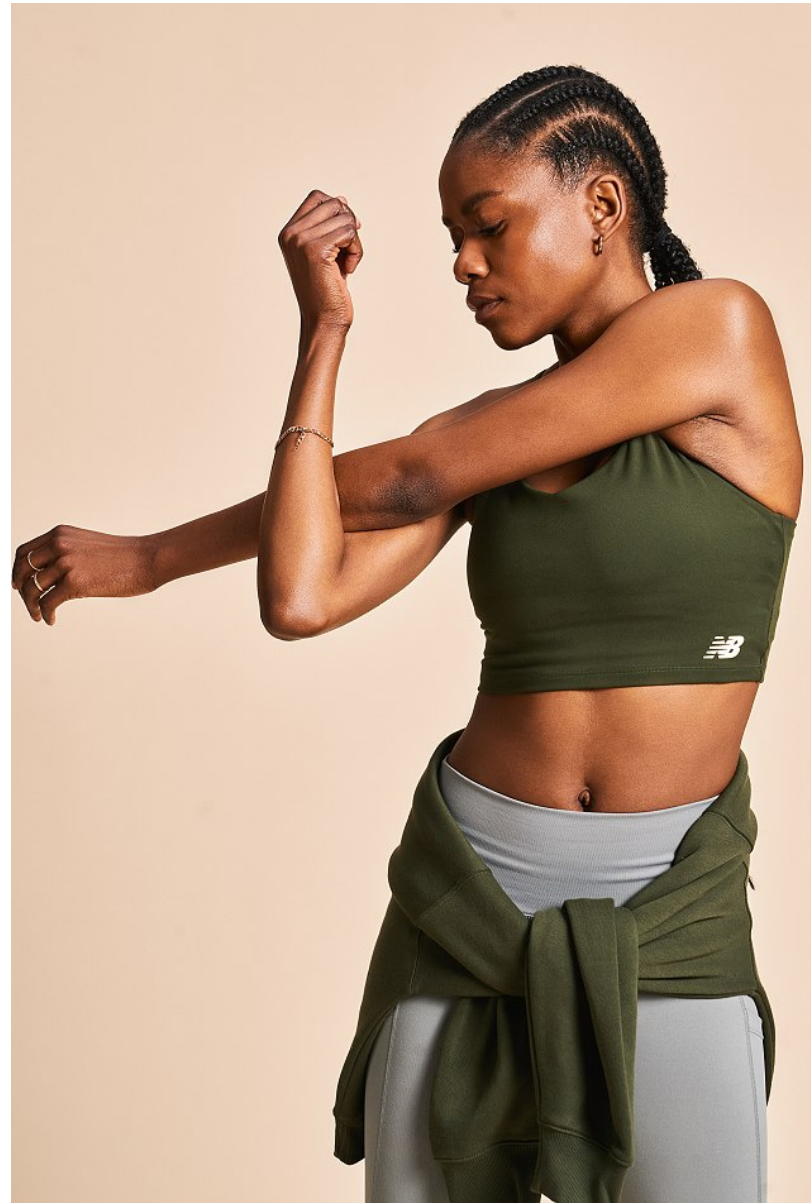

BOSS MODELS

CAPE TOWN

LULU MNTONINTSHI

Height: 177cm Bust: 88cm Waist: 66cm Hips: 96cm Shoe: 7 UK Hair: Black Eyes: Brown