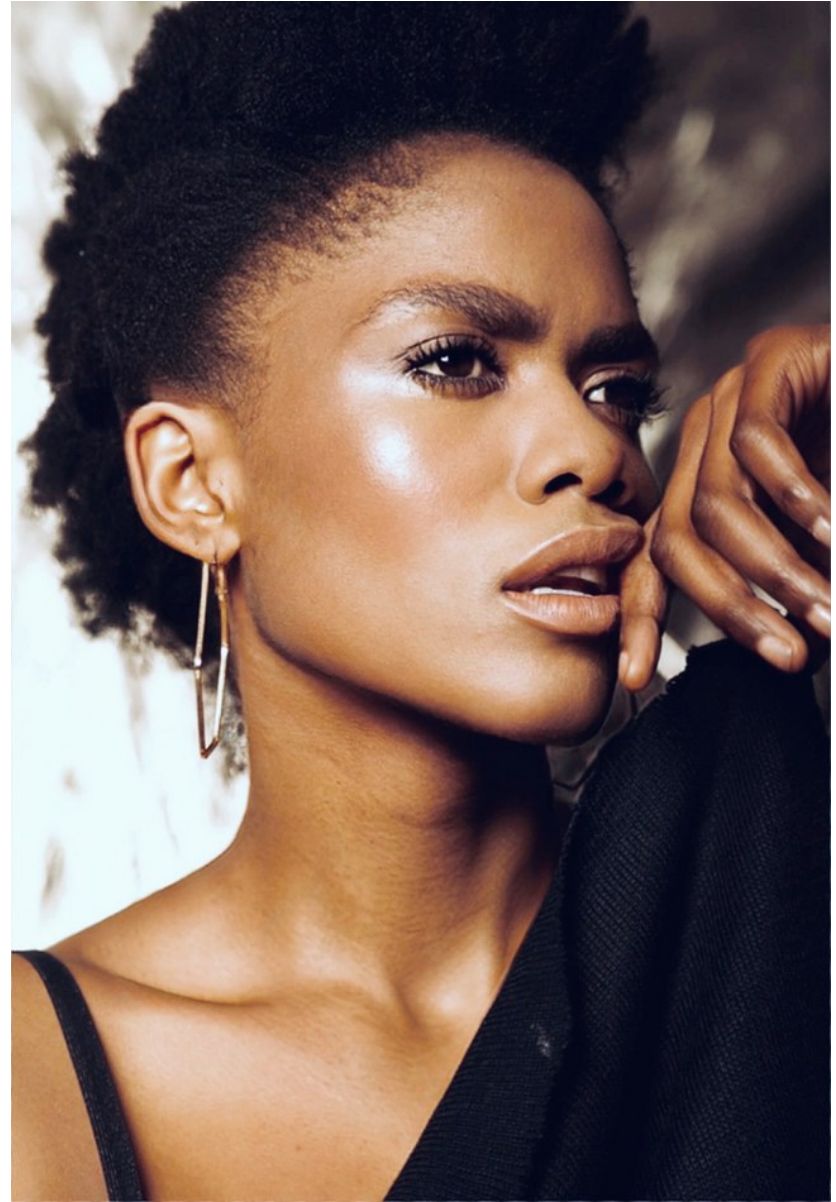

BOSS MODELS

CAPE TOWN

LULU MNTONINTSHI

Height: 177cm Bust: 88cm Waist: 66cm Hips: 96cm Shoe: 7 UK Hair: Black Eyes: Brown