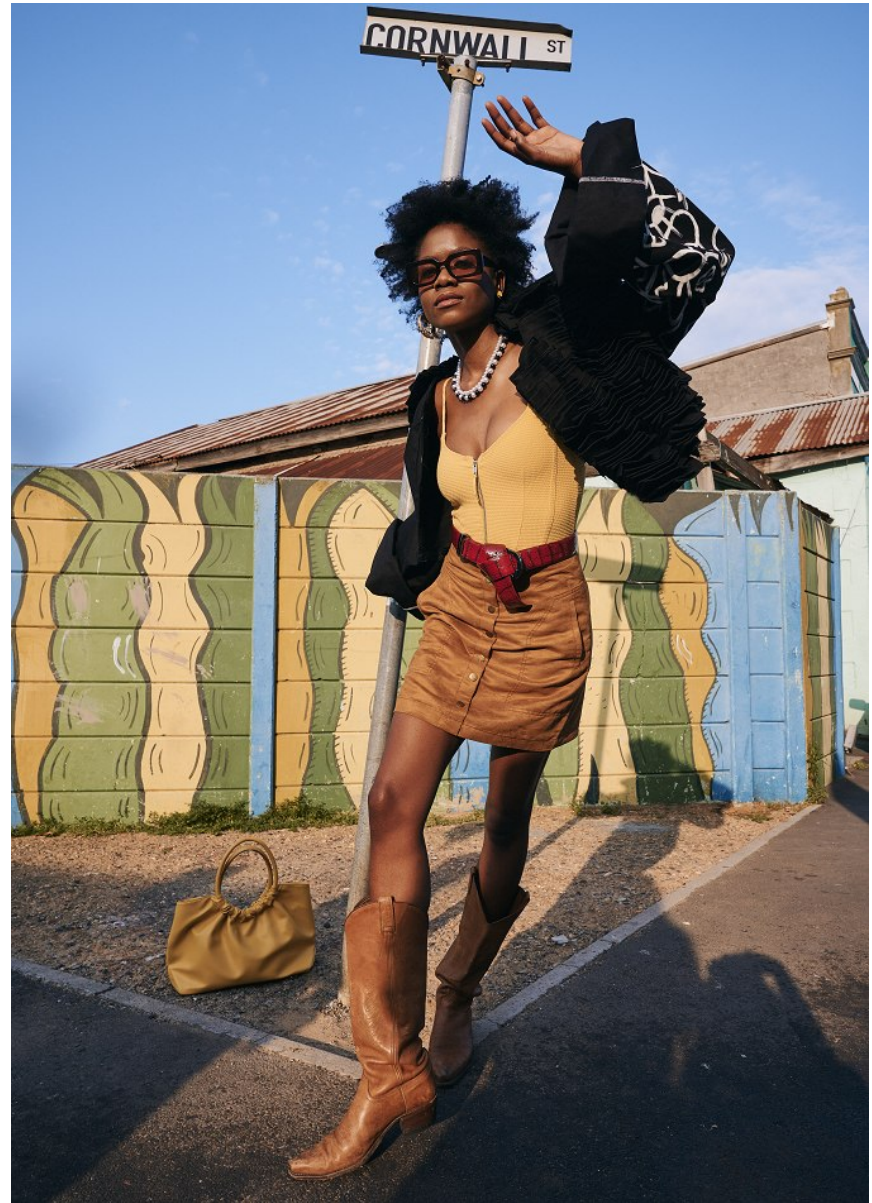

BOSS MODELS

CAPE TOWN

LULU MNTONINTSHI

Height: 177cm Bust: 88cm Waist: 66cm Hips: 96cm Shoe: 7 UK Hair: Black Eyes: Brown

BOSS MODELS

CAPE TOWN

LULU MNTONINTSHI

Height: 177cm Bust: 88cm Waist: 66cm Hips: 96cm Shoe: 7 UK Hair: Black Eyes: Brown