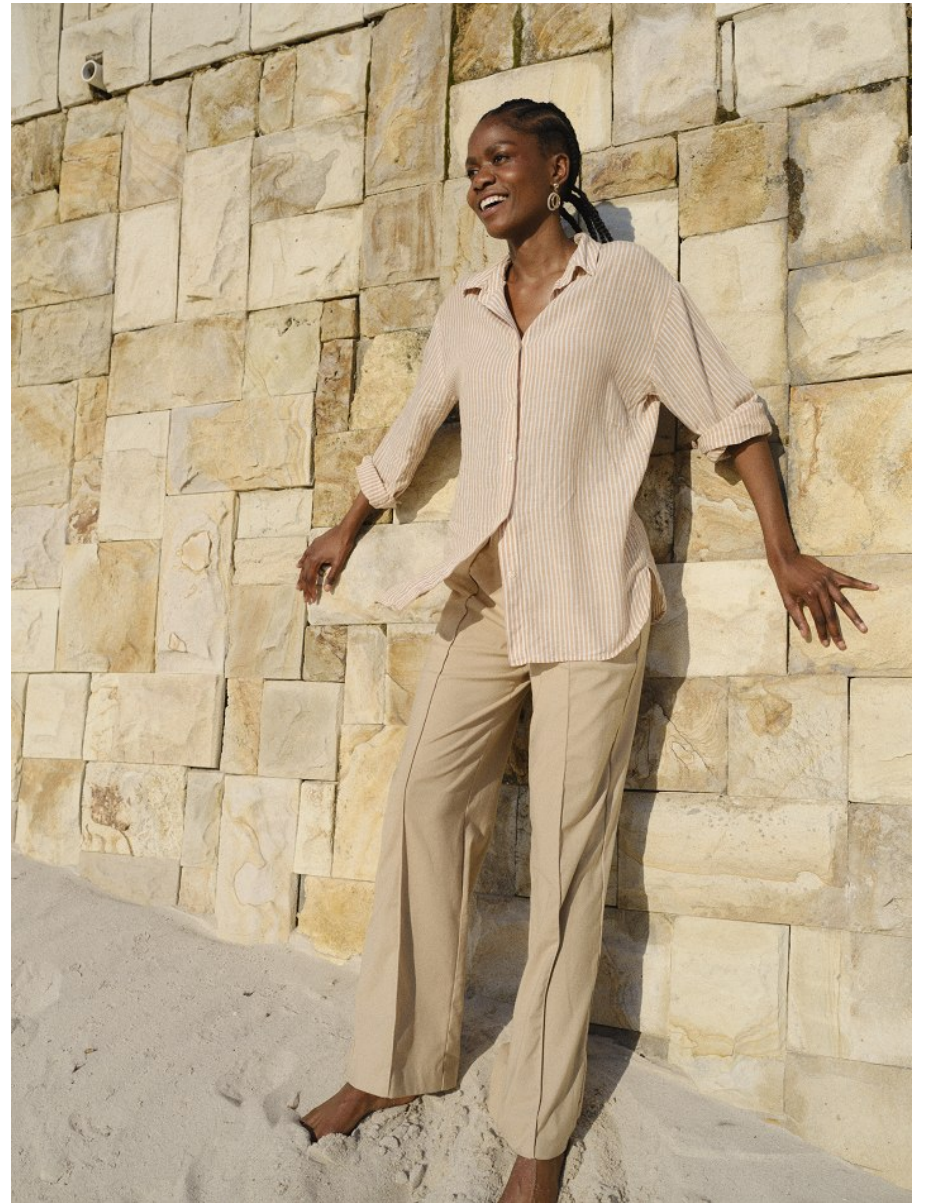

BOSS MODELS

CAPE TOWN

LULU MNTONINTSHI

Height: 177cm Bust: 88cm Waist: 66cm Hips: 96cm Shoe: 7 UK Hair: Black Eyes: Brown