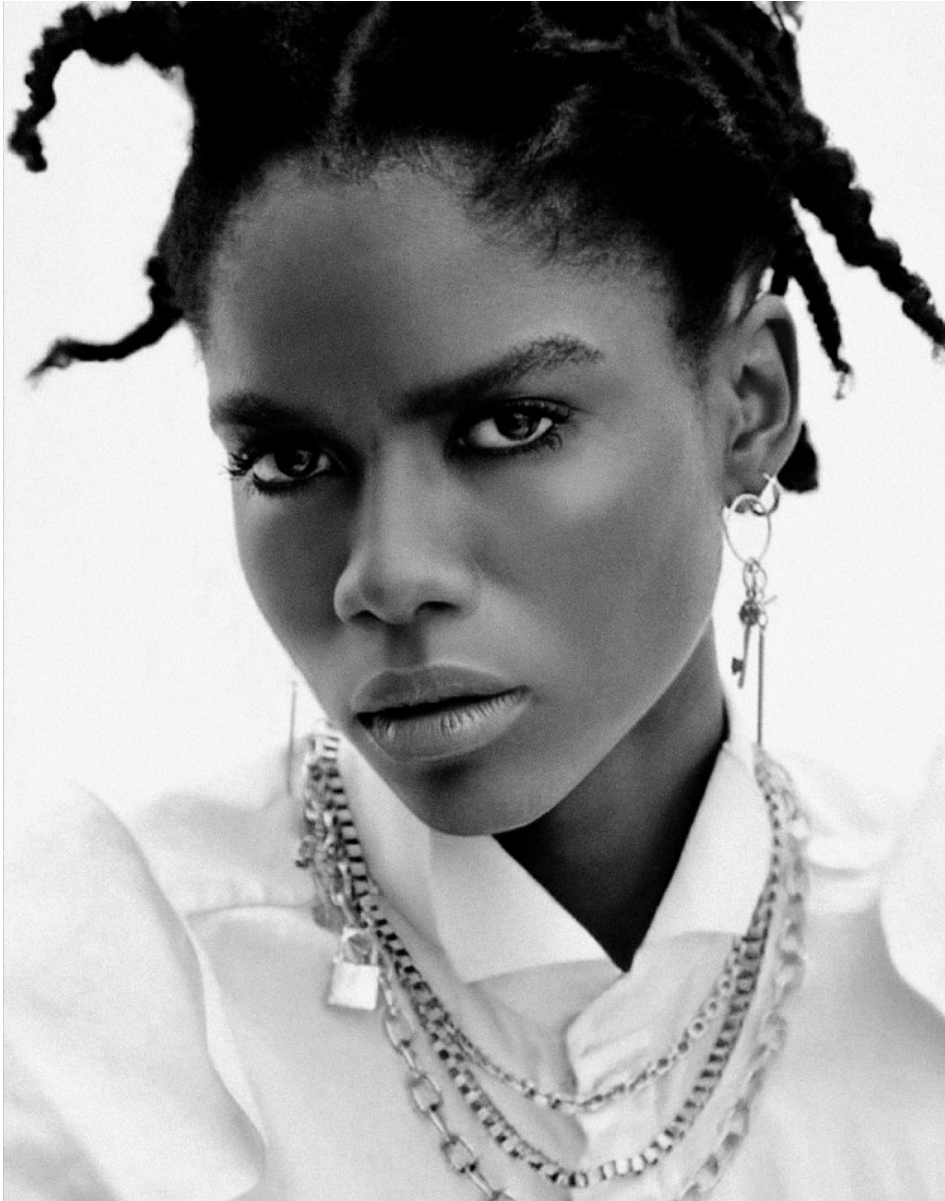

BOSS MODELS

CAPE TOWN

LULU MNTONINTSHI

Height: 177cm Bust: 88cm Waist: 66cm Hips: 96cm Shoe: 7 UK Hair: Black Eyes: Brown

BOSS MODELS

CAPE TOWN

LULU MNTONINTSHI

Height: 177cm Bust: 88cm Waist: 66cm Hips: 96cm Shoe: 7 UK Hair: Black Eyes: Brown