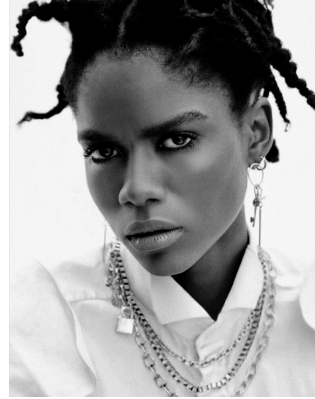

BOSS MODELS

CAPE TOWN

LULU MNTONINTSHI

Height: 177cm Bust: 88cm Waist: 66cm Hips: 96cm Shoe: 7 UK Hair: Black Eyes: Brown

BOSS MODELS

CAPE TOWN

LULU MNTONINTSHI

Height: 177cm Bust: 88cm Waist: 66cm Hips: 96cm Shoe: 7 UK Hair: Black Eyes: Brown

BOSS MODELS

CAPE TOWN

LULU MNTONINTSHI

Height: 177cm Bust: 88cm Waist: 66cm Hips: 96cm Shoe: 7 UK Hair: Black Eyes: Brown