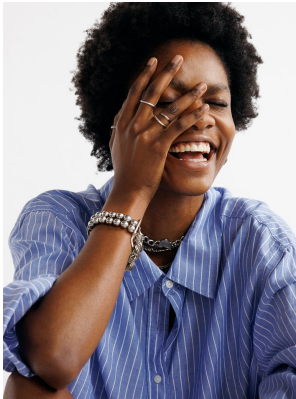

BOSS MODELS

CAPE TOWN

LULU MNTONINTSHI

Height: 177cm Bust: 88cm Waist: 66cm Hips: 96cm Shoe: 7 UK Hair: Black Eyes: Brown

BOSS MODELS

CAPE TOWN

LULU MNTONINTSHI

Height: 177cm Bust: 88cm Waist: 66cm Hips: 96cm Shoe: 7 UK Hair: Black Eyes: Brown

BOSS MODELS

CAPE TOWN

LULU MNTONINTSHI

Height: 177cm Bust: 88cm Waist: 66cm Hips: 96cm Shoe: 7 UK Hair: Black Eyes: Brown