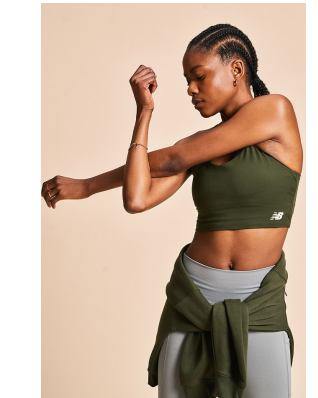

BOSS MODELS

CAPE TOWN

LULU MNTONINTSHI

Height: 177cm Bust: 88cm Waist: 66cm Hips: 96cm Shoe: 7 UK Hair: Black Eyes: Brown

BOSS MODELS

CAPE TOWN

LULU MNTONINTSHI

Height: 177cm Bust: 88cm Waist: 66cm Hips: 96cm Shoe: 7 UK Hair: Black Eyes: Brown

BOSS MODELS

CAPE TOWN

LULU MNTONINTSHI

Height: 177cm Bust: 88cm Waist: 66cm Hips: 96cm Shoe: 7 UK Hair: Black Eyes: Brown