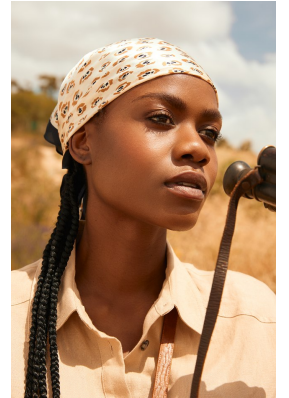

BOSS MODELS

CAPE TOWN

LULU MNTONINTSHI

Height: 177cm Bust: 88cm Waist: 66cm Hips: 96cm Shoe: 7 UK Hair: Black Eyes: Brown

BOSS MODELS

CAPE TOWN

LULU MNTONINTSHI

Height: 177cm Bust: 88cm Waist: 66cm Hips: 96cm Shoe: 7 UK Hair: Black Eyes: Brown

BOSS MODELS

CAPE TOWN

LULU MNTONINTSHI

Height: 177cm Bust: 88cm Waist: 66cm Hips: 96cm Shoe: 7 UK Hair: Black Eyes: Brown