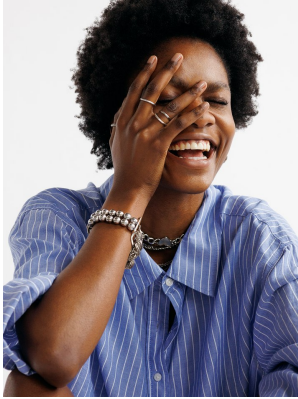

BOSS MODELS

CAPE TOWN

LULU MNTONINTSHI

Height: 177cm Bust: 88cm Waist: 66cm Hips: 96cm Shoe: 7 UK Hair: Black Eyes: Brown

BOSS MODELS

CAPE TOWN

LULU MNTONINTSHI

Height: 177cm Bust: 88cm Waist: 66cm Hips: 96cm Shoe: 7 UK Hair: Black Eyes: Brown

BOSS MODELS

CAPE TOWN

LULU MNTONINTSHI

Height: 177cm Bust: 88cm Waist: 66cm Hips: 96cm Shoe: 7 UK Hair: Black Eyes: Brown