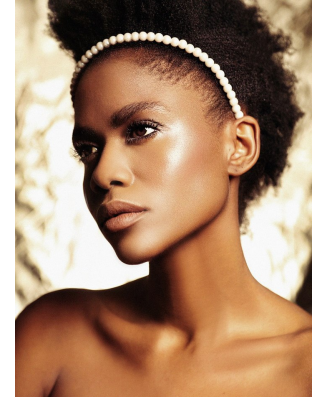

BOSS MODELS

CAPE TOWN

LULU MNTONINTSHI

Height: 177cm Bust: 88cm Waist: 66cm Hips: 96cm Shoe: 7 UK Hair: Black Eyes: Brown

BOSS MODELS

CAPE TOWN

LULU MNTONINTSHI

Height: 177cm Bust: 88cm Waist: 66cm Hips: 96cm Shoe: 7 UK Hair: Black Eyes: Brown

BOSS MODELS

CAPE TOWN

LULU MNTONINTSHI

Height: 177cm Bust: 88cm Waist: 66cm Hips: 96cm Shoe: 7 UK Hair: Black Eyes: Brown