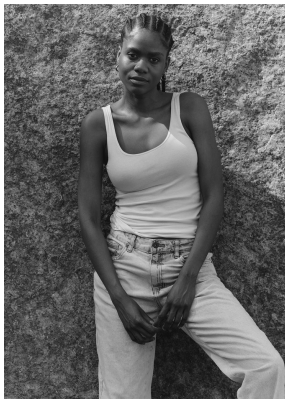

BOSS MODELS

CAPE TOWN

LULU MNTONINTSHI

Height: 177cm Bust: 88cm Waist: 66cm Hips: 96cm Shoe: 7 UK Hair: Black Eyes: Brown

BOSS MODELS

CAPE TOWN

LULU MNTONINTSHI

Height: 177cm Bust: 88cm Waist: 66cm Hips: 96cm Shoe: 7 UK Hair: Black Eyes: Brown

BOSS MODELS

CAPE TOWN

LULU MNTONINTSHI

Height: 177cm Bust: 88cm Waist: 66cm Hips: 96cm Shoe: 7 UK Hair: Black Eyes: Brown