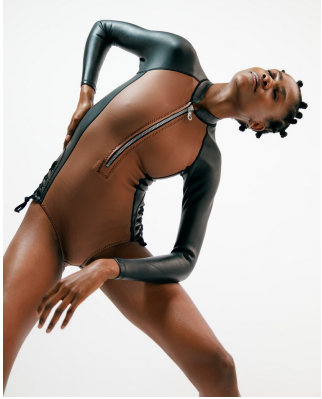

BOSS MODELS

CAPE TOWN

LULU MNTONINTSHI

Height: 177cm Bust: 88cm Waist: 66cm Hips: 96cm Shoe: 7 UK Hair: Black Eyes: Brown

BOSS MODELS

CAPE TOWN

LULU MNTONINTSHI

Height: 177cm Bust: 88cm Waist: 66cm Hips: 96cm Shoe: 7 UK Hair: Black Eyes: Brown

BOSS MODELS

CAPE TOWN

LULU MNTONINTSHI

Height: 177cm Bust: 88cm Waist: 66cm Hips: 96cm Shoe: 7 UK Hair: Black Eyes: Brown