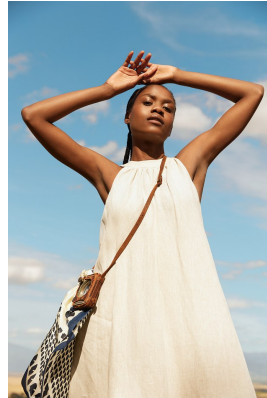

BOSS MODELS

CAPE TOWN

LULU MNTONINTSHI

Height: 177cm Bust: 88cm Waist: 66cm Hips: 96cm Shoe: 7 UK Hair: Black Eyes: Brown

BOSS MODELS

CAPE TOWN

LULU MNTONINTSHI

Height: 177cm Bust: 88cm Waist: 66cm Hips: 96cm Shoe: 7 UK Hair: Black Eyes: Brown

BOSS MODELS

CAPE TOWN

LULU MNTONINTSHI

Height: 177cm Bust: 88cm Waist: 66cm Hips: 96cm Shoe: 7 UK Hair: Black Eyes: Brown