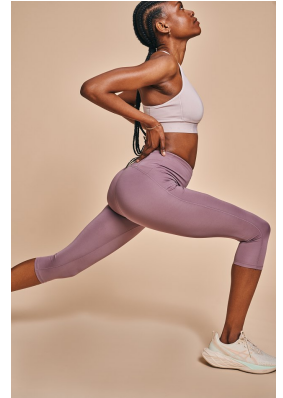

BOSS MODELS

CAPE TOWN

LULU MNTONINTSHI

Height: 177cm Bust: 88cm Waist: 66cm Hips: 96cm Shoe: 7 UK Hair: Black Eyes: Brown

BOSS MODELS

CAPE TOWN

LULU MNTONINTSHI

Height: 177cm Bust: 88cm Waist: 66cm Hips: 96cm Shoe: 7 UK Hair: Black Eyes: Brown

BOSS MODELS

CAPE TOWN

LULU MNTONINTSHI

Height: 177cm Bust: 88cm Waist: 66cm Hips: 96cm Shoe: 7 UK Hair: Black Eyes: Brown