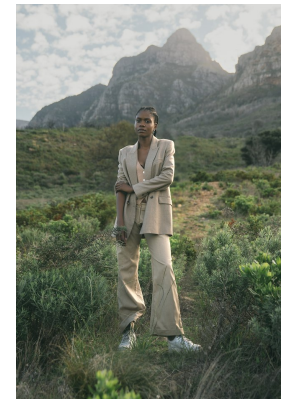

BOSS MODELS

CAPE TOWN

LULU MNTONINTSHI

Height: 177cm Bust: 88cm Waist: 66cm Hips: 96cm Shoe: 7 UK Hair: Black Eyes: Brown

BOSS MODELS

CAPE TOWN

LULU MNTONINTSHI

Height: 177cm Bust: 88cm Waist: 66cm Hips: 96cm Shoe: 7 UK Hair: Black Eyes: Brown

BOSS MODELS

CAPE TOWN

LULU MNTONINTSHI

Height: 177cm Bust: 88cm Waist: 66cm Hips: 96cm Shoe: 7 UK Hair: Black Eyes: Brown