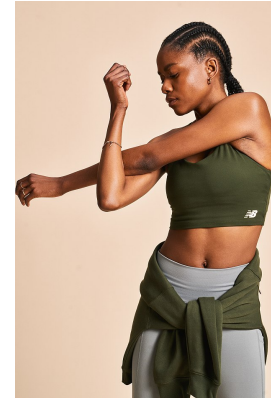

BOSS MODELS

CAPE TOWN

LULU MNTONINTSHI

Height: 177cm Bust: 88cm Waist: 66cm Hips: 96cm Shoe: 7 UK Hair: Black Eyes: Brown

BOSS MODELS

CAPE TOWN

LULU MNTONINTSHI

Height: 177cm Bust: 88cm Waist: 66cm Hips: 96cm Shoe: 7 UK Hair: Black Eyes: Brown

BOSS MODELS

CAPE TOWN

LULU MNTONINTSHI

Height: 177cm Bust: 88cm Waist: 66cm Hips: 96cm Shoe: 7 UK Hair: Black Eyes: Brown