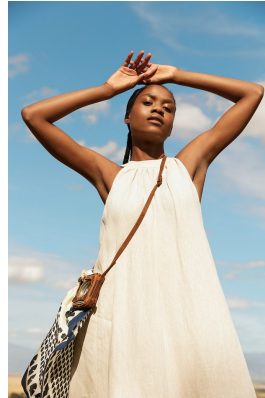

BOSS MODELS

CAPE TOWN

LULU MNTONINTSHI

Height: 177cm Bust: 88cm Waist: 66cm Hips: 96cm Shoe: 7 UK Hair: Black Eyes: Brown

BOSS MODELS

CAPE TOWN

LULU MNTONINTSHI

Height: 177cm Bust: 88cm Waist: 66cm Hips: 96cm Shoe: 7 UK Hair: Black Eyes: Brown

BOSS MODELS

CAPE TOWN

LULU MNTONINTSHI

Height: 177cm Bust: 88cm Waist: 66cm Hips: 96cm Shoe: 7 UK Hair: Black Eyes: Brown