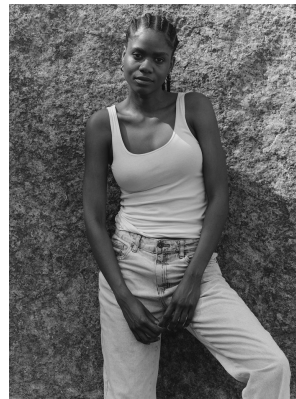

BOSS MODELS

CAPE TOWN

LULU MNTONINTSHI

Height: 177cm Bust: 88cm Waist: 66cm Hips: 96cm Shoe: 7 UK Hair: Black Eyes: Brown

BOSS MODELS

CAPE TOWN

LULU MNTONINTSHI

Height: 177cm Bust: 88cm Waist: 66cm Hips: 96cm Shoe: 7 UK Hair: Black Eyes: Brown

BOSS MODELS

CAPE TOWN

LULU MNTONINTSHI

Height: 177cm Bust: 88cm Waist: 66cm Hips: 96cm Shoe: 7 UK Hair: Black Eyes: Brown