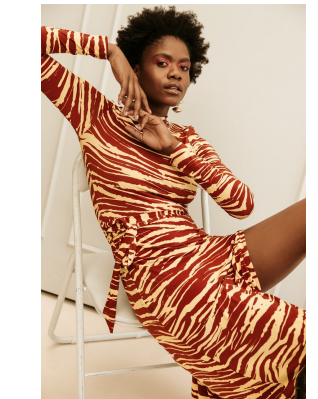

BOSS MODELS

CAPE TOWN

LULU MNTONINTSHI

Height: 177cm Bust: 88cm Waist: 66cm Hips: 96cm Shoe: 7 UK Hair: Black Eyes: Brown

BOSS MODELS

CAPE TOWN

LULU MNTONINTSHI

Height: 177cm Bust: 88cm Waist: 66cm Hips: 96cm Shoe: 7 UK Hair: Black Eyes: Brown

BOSS MODELS

CAPE TOWN

LULU MNTONINTSHI

Height: 177cm Bust: 88cm Waist: 66cm Hips: 96cm Shoe: 7 UK Hair: Black Eyes: Brown