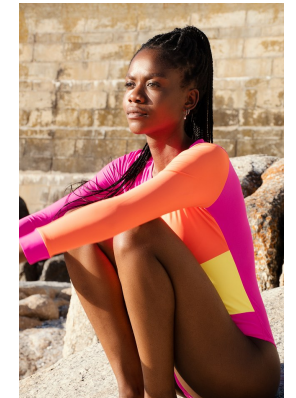

BOSS MODELS

CAPE TOWN

LULU MNTONINTSHI

Height: 177cm Bust: 88cm Waist: 66cm Hips: 96cm Shoe: 7 UK Hair: Black Eyes: Brown

BOSS MODELS

CAPE TOWN

LULU MNTONINTSHI

Height: 177cm Bust: 88cm Waist: 66cm Hips: 96cm Shoe: 7 UK Hair: Black Eyes: Brown

BOSS MODELS

CAPE TOWN

LULU MNTONINTSHI

Height: 177cm Bust: 88cm Waist: 66cm Hips: 96cm Shoe: 7 UK Hair: Black Eyes: Brown