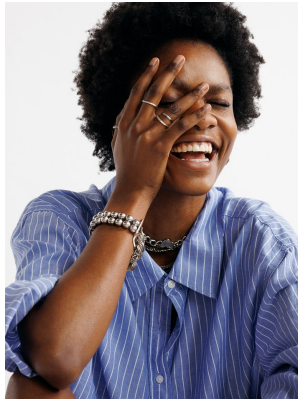

BOSS MODELS

CAPE TOWN

LULU MNTONINTSHI

Height: 177cm Bust: 88cm Waist: 66cm Hips: 96cm Shoe: 7 UK Hair: Black Eyes: Brown

BOSS MODELS

CAPE TOWN

LULU MNTONINTSHI

Height: 177cm Bust: 88cm Waist: 66cm Hips: 96cm Shoe: 7 UK Hair: Black Eyes: Brown

BOSS MODELS

CAPE TOWN

LULU MNTONINTSHI

Height: 177cm Bust: 88cm Waist: 66cm Hips: 96cm Shoe: 7 UK Hair: Black Eyes: Brown