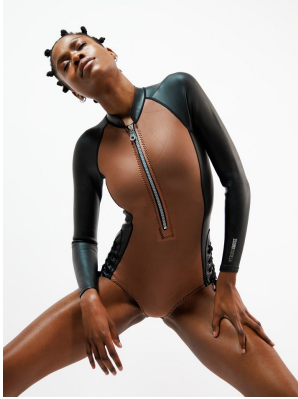

BOSS MODELS

CAPE TOWN

LULU MNTONINTSHI

Height: 177cm Bust: 88cm Waist: 66cm Hips: 96cm Shoe: 7 UK Hair: Black Eyes: Brown

BOSS MODELS

CAPE TOWN

LULU MNTONINTSHI

Height: 177cm Bust: 88cm Waist: 66cm Hips: 96cm Shoe: 7 UK Hair: Black Eyes: Brown

BOSS MODELS

CAPE TOWN

LULU MNTONINTSHI

Height: 177cm Bust: 88cm Waist: 66cm Hips: 96cm Shoe: 7 UK Hair: Black Eyes: Brown