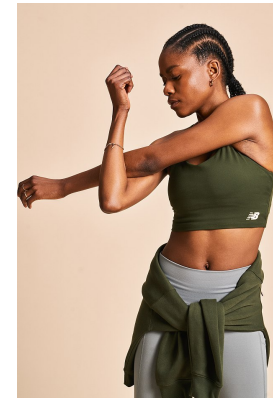

BOSS MODELS

CAPE TOWN

LULU MNTONINTSHI

Height: 177cm Bust: 88cm Waist: 66cm Hips: 96cm Shoe: 7 UK Hair: Black Eyes: Brown

BOSS MODELS

CAPE TOWN

LULU MNTONINTSHI

Height: 177cm Bust: 88cm Waist: 66cm Hips: 96cm Shoe: 7 UK Hair: Black Eyes: Brown

BOSS MODELS

CAPE TOWN

LULU MNTONINTSHI

Height: 177cm Bust: 88cm Waist: 66cm Hips: 96cm Shoe: 7 UK Hair: Black Eyes: Brown