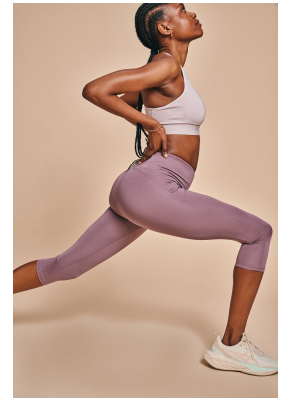

BOSS MODELS

CAPE TOWN

LULU MNTONINTSHI

Height: 177cm Bust: 88cm Waist: 66cm Hips: 96cm Shoe: 7 UK Hair: Black Eyes: Brown

BOSS MODELS

CAPE TOWN

LULU MNTONINTSHI

Height: 177cm Bust: 88cm Waist: 66cm Hips: 96cm Shoe: 7 UK Hair: Black Eyes: Brown

BOSS MODELS

CAPE TOWN

LULU MNTONINTSHI

Height: 177cm Bust: 88cm Waist: 66cm Hips: 96cm Shoe: 7 UK Hair: Black Eyes: Brown