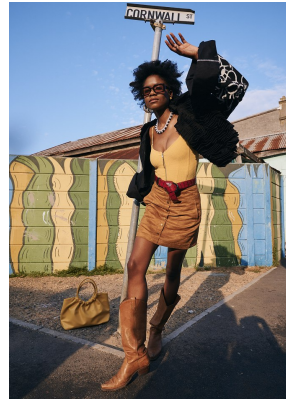

BOSS MODELS

CAPE TOWN

LULU MNTONINTSHI

Height: 177cm Bust: 88cm Waist: 66cm Hips: 96cm Shoe: 7 UK Hair: Black Eyes: Brown

BOSS MODELS

CAPE TOWN

LULU MNTONINTSHI

Height: 177cm Bust: 88cm Waist: 66cm Hips: 96cm Shoe: 7 UK Hair: Black Eyes: Brown

BOSS MODELS

CAPE TOWN

LULU MNTONINTSHI

Height: 177cm Bust: 88cm Waist: 66cm Hips: 96cm Shoe: 7 UK Hair: Black Eyes: Brown