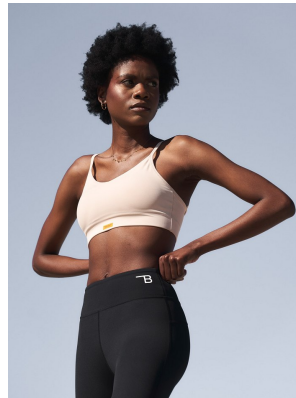

BOSS MODELS

CAPE TOWN

LULU MNTONINTSHI

Height: 177cm Bust: 88cm Waist: 66cm Hips: 96cm Shoe: 7 UK Hair: Black Eyes: Brown

BOSS MODELS

CAPE TOWN

LULU MNTONINTSHI

Height: 177cm Bust: 88cm Waist: 66cm Hips: 96cm Shoe: 7 UK Hair: Black Eyes: Brown

BOSS MODELS

CAPE TOWN

LULU MNTONINTSHI

Height: 177cm Bust: 88cm Waist: 66cm Hips: 96cm Shoe: 7 UK Hair: Black Eyes: Brown