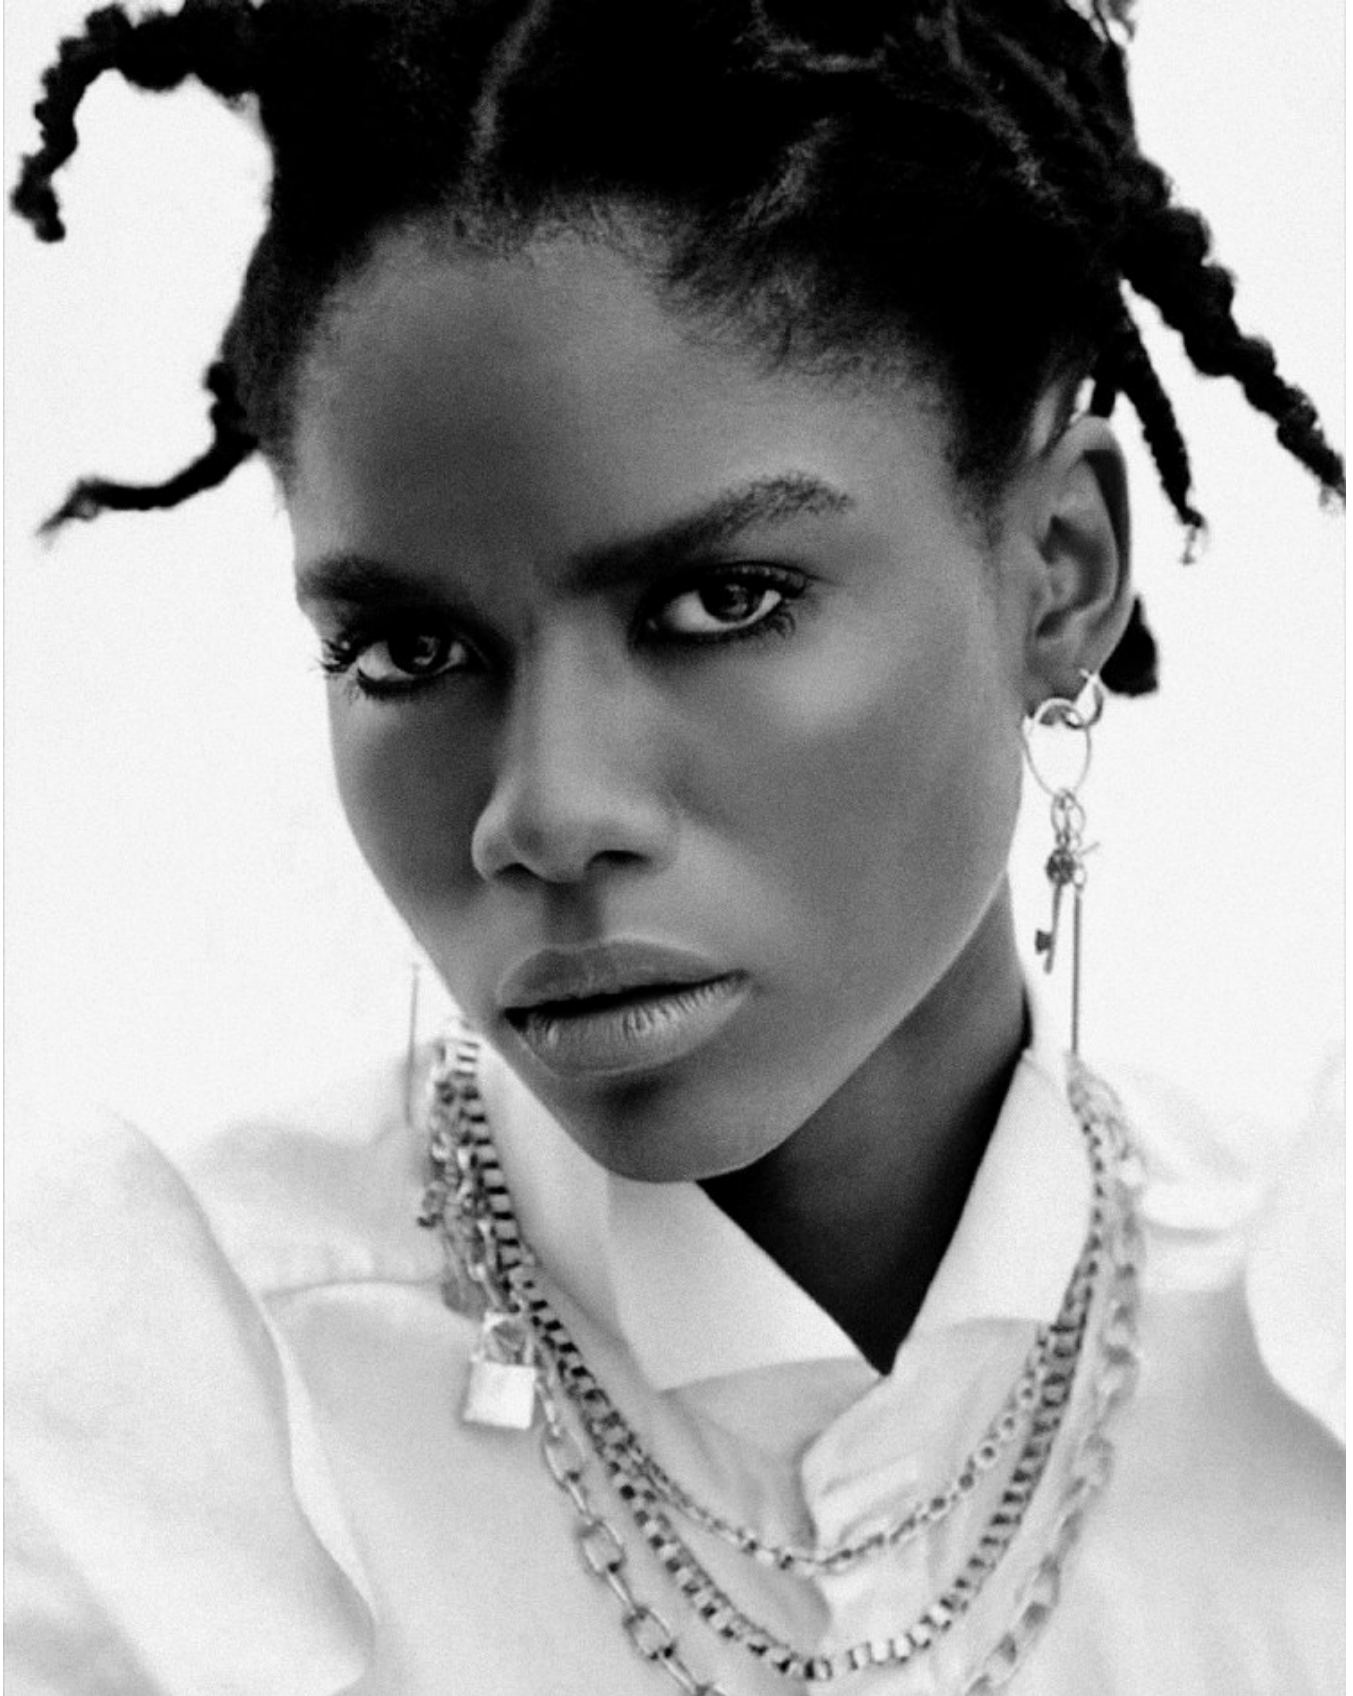

LULU MNTONINTSHI

BOSS MODELS

CAPE TOWN

LULU MNTONINTSHI

Height: 177cm Bust: 88cm Waist: 66cm Hips: 96cm Shoe: 7 UK Hair: Black Eyes: Brown