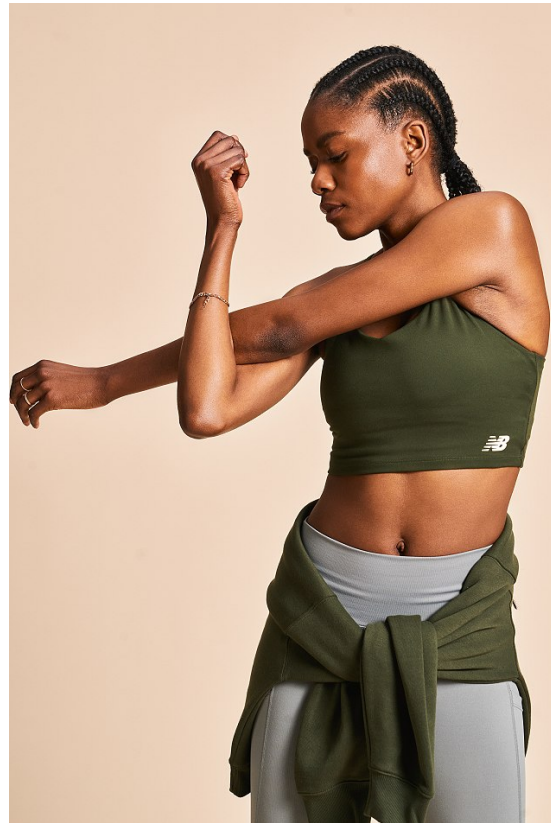

BOSS MODELS

CAPE TOWN

LULU MNTONINTSHI

Height: 177cm Bust: 88cm Waist: 66cm Hips: 96cm Shoe: 7 UK Hair: Black Eyes: Brown