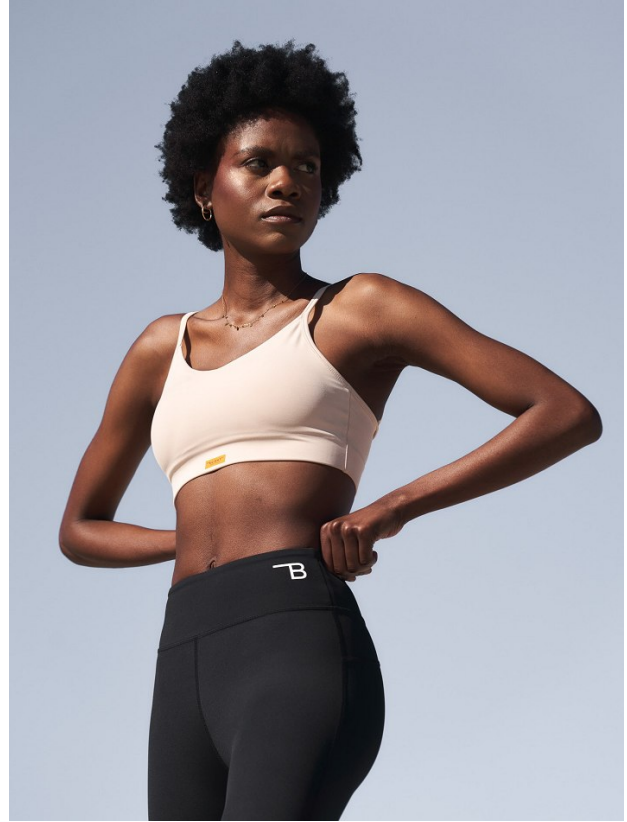

BOSS MODELS

CAPE TOWN

LULU MNTONINTSHI

Height: 177cm Bust: 88cm Waist: 66cm Hips: 96cm Shoe: 7 UK Hair: Black Eyes: Brown

BOSS MODELS

CAPE TOWN

LULU MNTONINTSHI

Height: 177cm Bust: 88cm Waist: 66cm Hips: 96cm Shoe: 7 UK Hair: Black Eyes: Brown