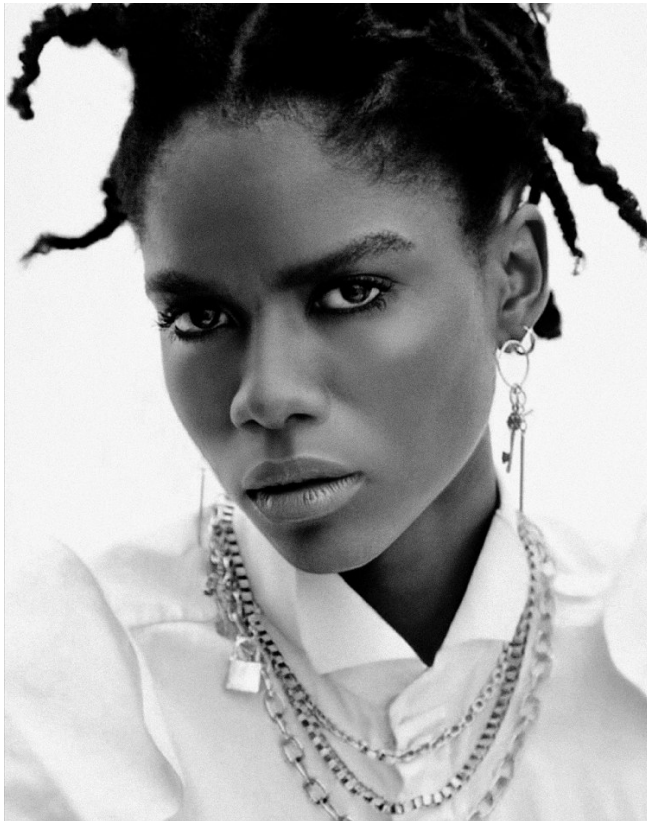

BOSS MODELS

CAPE TOWN

LULU MNTONINTSHI

Height: 177cm Bust: 88cm Waist: 66cm Hips: 96cm Shoe: 7 UK Hair: Black Eyes: Brown