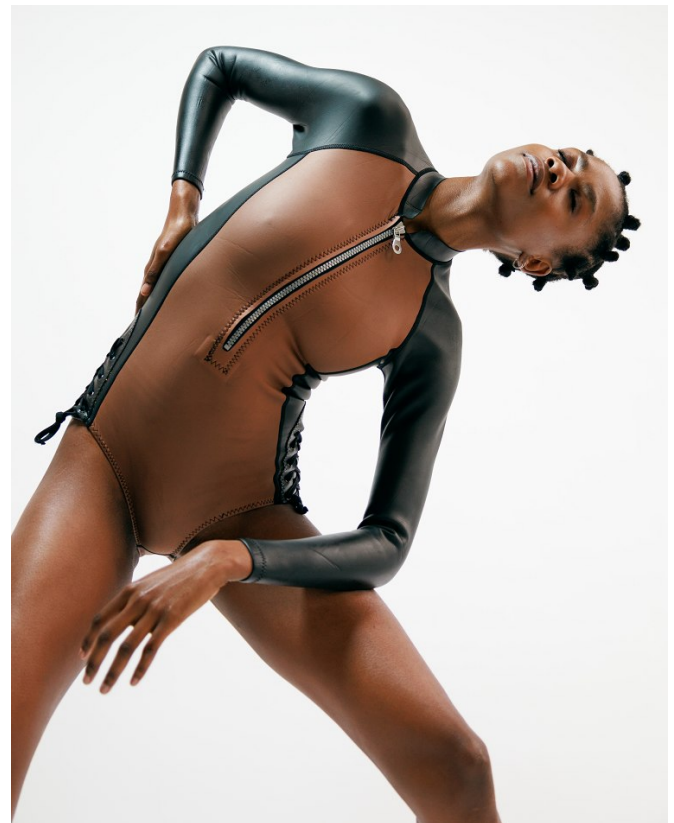

BOSS MODELS

CAPE TOWN

LULU MNTONINTSHI

Height: 177cm Bust: 88cm Waist: 66cm Hips: 96cm Shoe: 7 UK Hair: Black Eyes: Brown