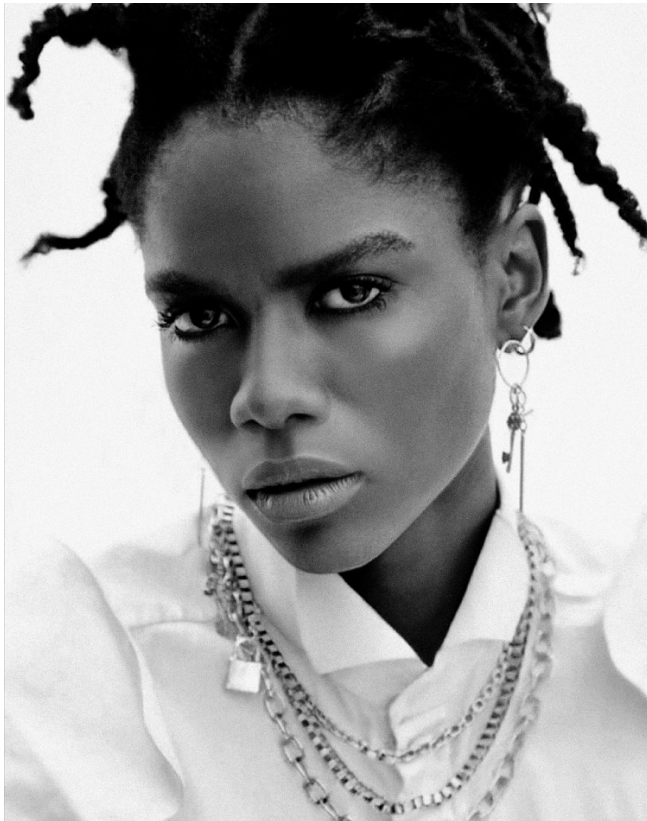

BOSS MODELS

CAPE TOWN

LULU MNTONINTSHI

Height: 177cm Bust: 88cm Waist: 66cm Hips: 96cm Shoe: 7 UK Hair: Black Eyes: Brown

BOSS MODELS

CAPE TOWN

LULU MNTONINTSHI

Height: 177cm Bust: 88cm Waist: 66cm Hips: 96cm Shoe: 7 UK Hair: Black Eyes: Brown