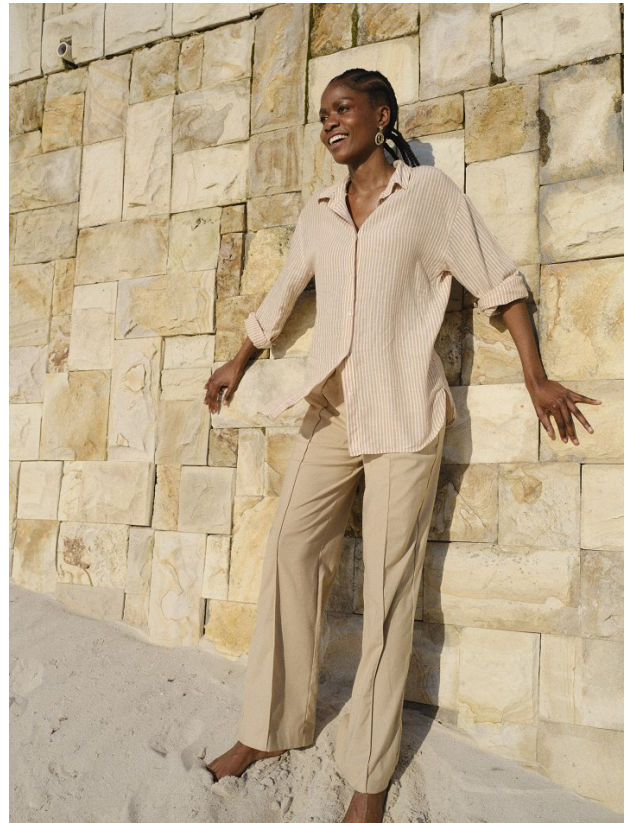

BOSS MODELS

CAPE TOWN

LULU MNTONINTSHI

Height: 177cm Bust: 88cm Waist: 66cm Hips: 96cm Shoe: 7 UK Hair: Black Eyes: Brown

BOSS MODELS

CAPE TOWN

LULU MNTONINTSHI

Height: 177cm Bust: 88cm Waist: 66cm Hips: 96cm Shoe: 7 UK Hair: Black Eyes: Brown