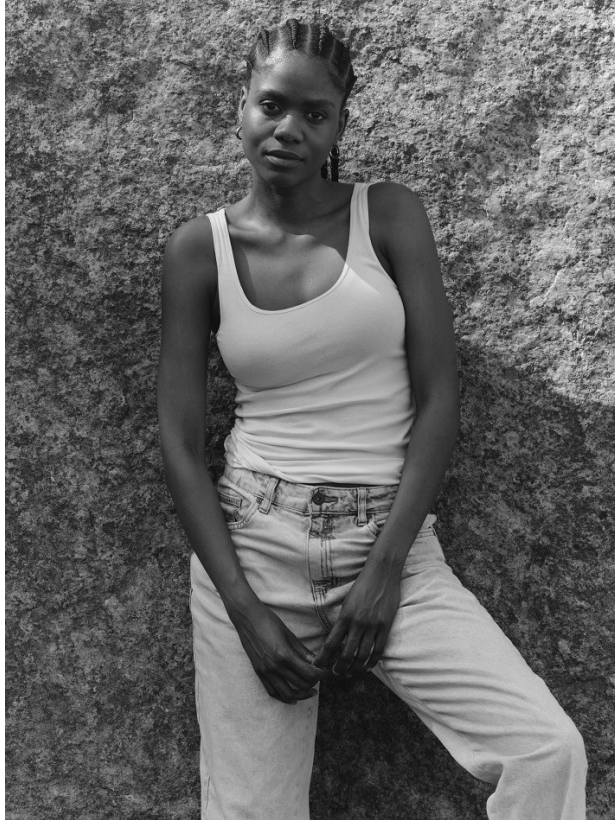

BOSS MODELS

CAPE TOWN

LULU MNTONINTSHI

Height: 177cm Bust: 88cm Waist: 66cm Hips: 96cm Shoe: 7 UK Hair: Black Eyes: Brown