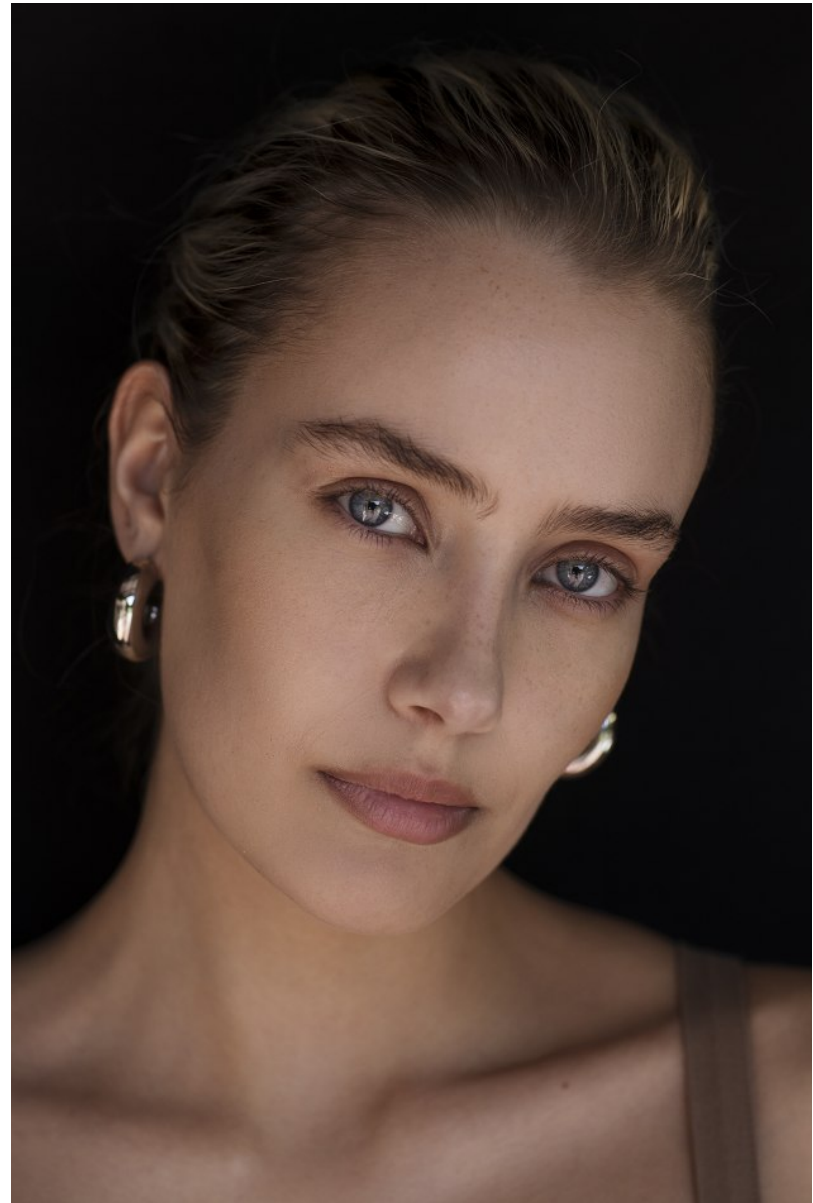

BOSS MODELS

CAPE TOWN

CALISTA MCGUINNESS

Height: 175cm Bust: 86cm Waist: 69cm Hips: 99cm Shoe: 6 UK Hair: Blonde Eyes: Blue

BOSS MODELS

CAPE TOWN

CALISTA MCGUINNESS

Height: 175cm Bust: 86cm Waist: 69cm Hips: 99cm Shoe: 6 UK Hair: Blonde Eyes: Blue