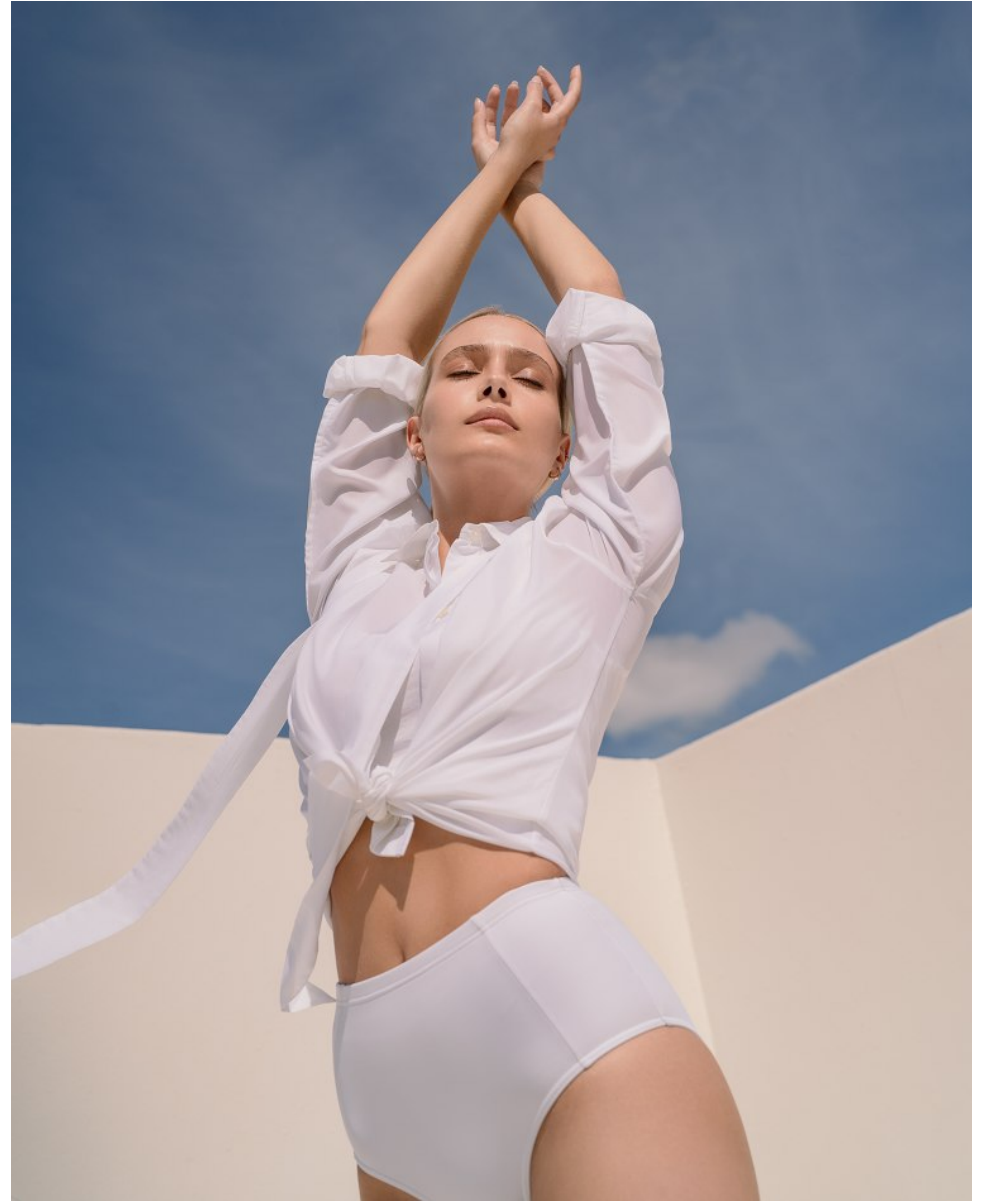

BOSS MODELS

CAPE TOWN

CALISTA MCGUINNESS

Height: 175cm Bust: 86cm Waist: 69cm Hips: 99cm Shoe: 6 UK Hair: Blonde Eyes: Blue