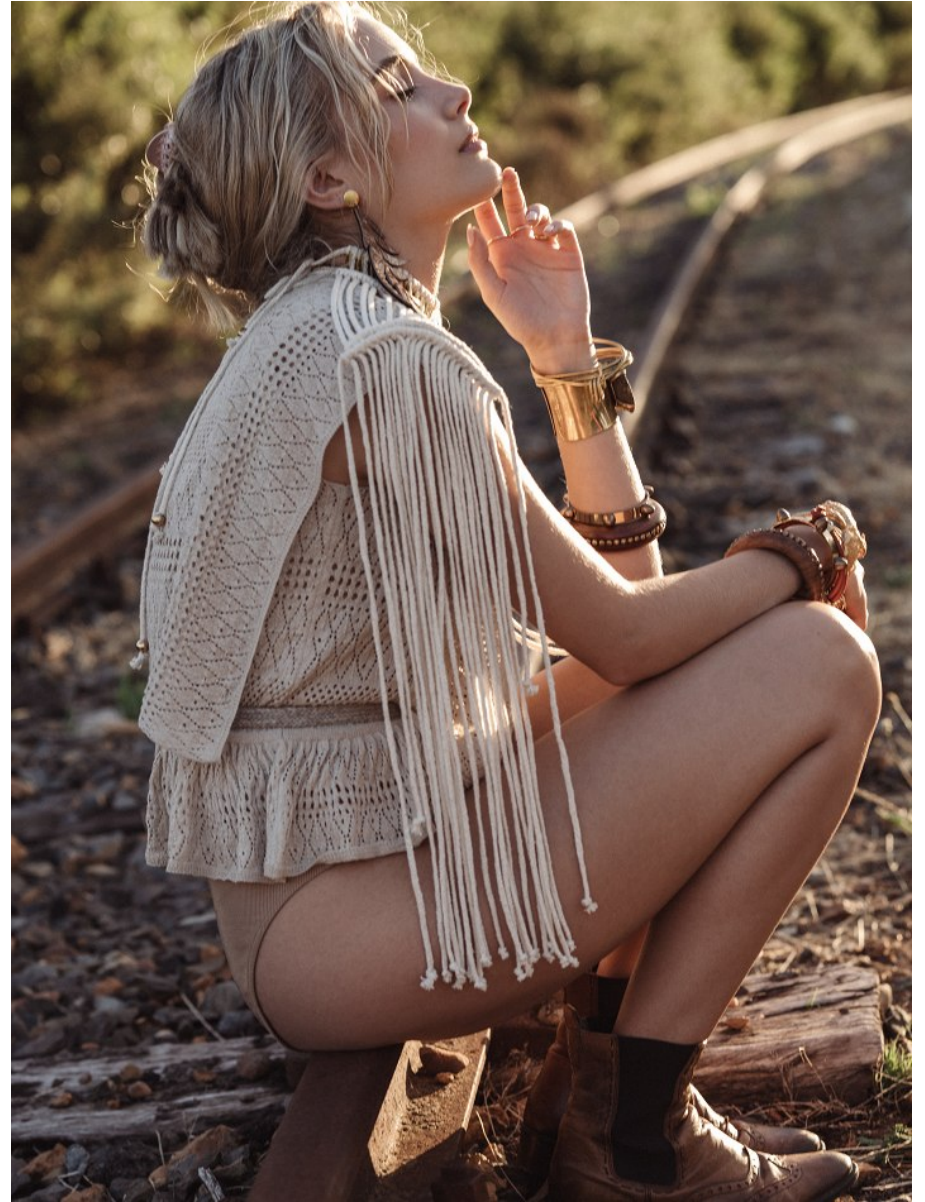

BOSS MODELS

CAPE TOWN

CALISTA MCGUINNESS

Height: 175cm Bust: 86cm Waist: 69cm Hips: 99cm Shoe: 6 UK Hair: Blonde Eyes: Blue