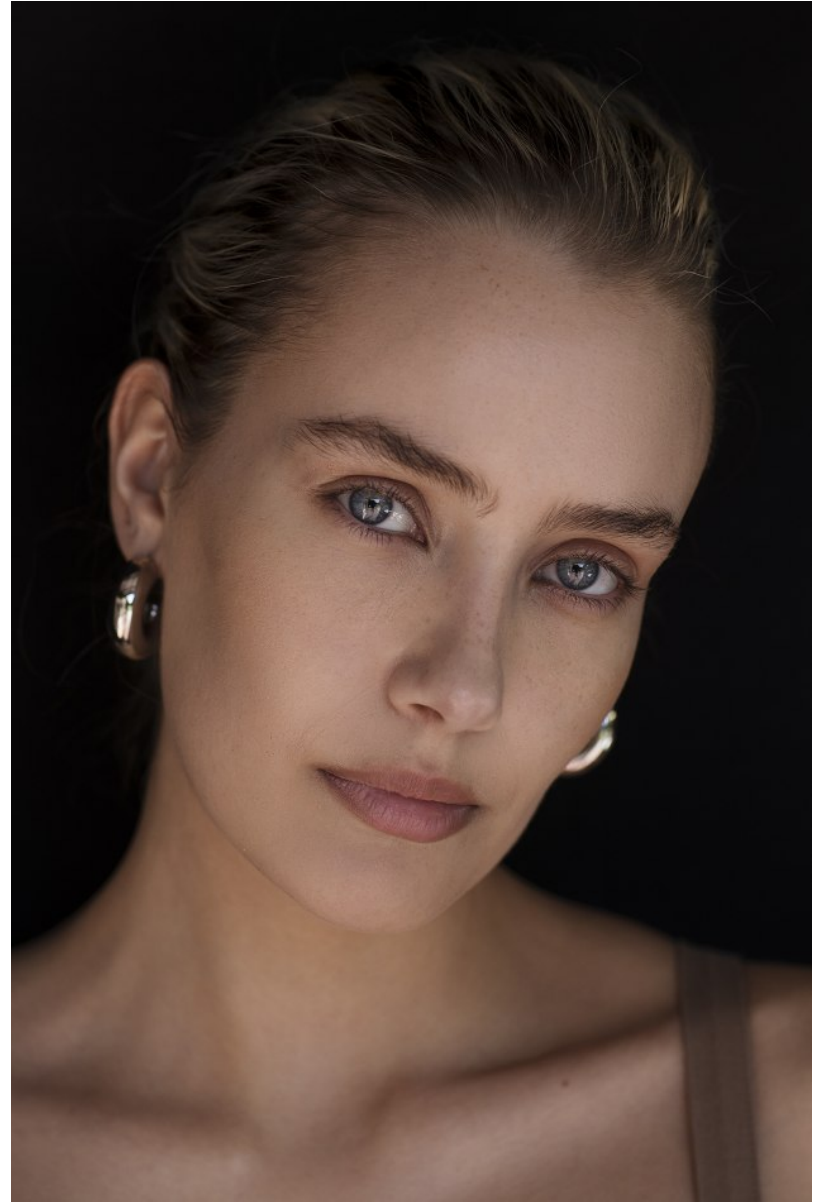

BOSS MODELS

CAPE TOWN

CALISTA MCGUINNESS

Height: 175cm Bust: 86cm Waist: 69cm Hips: 99cm Shoe: 6 UK Hair: Blonde Eyes: Blue