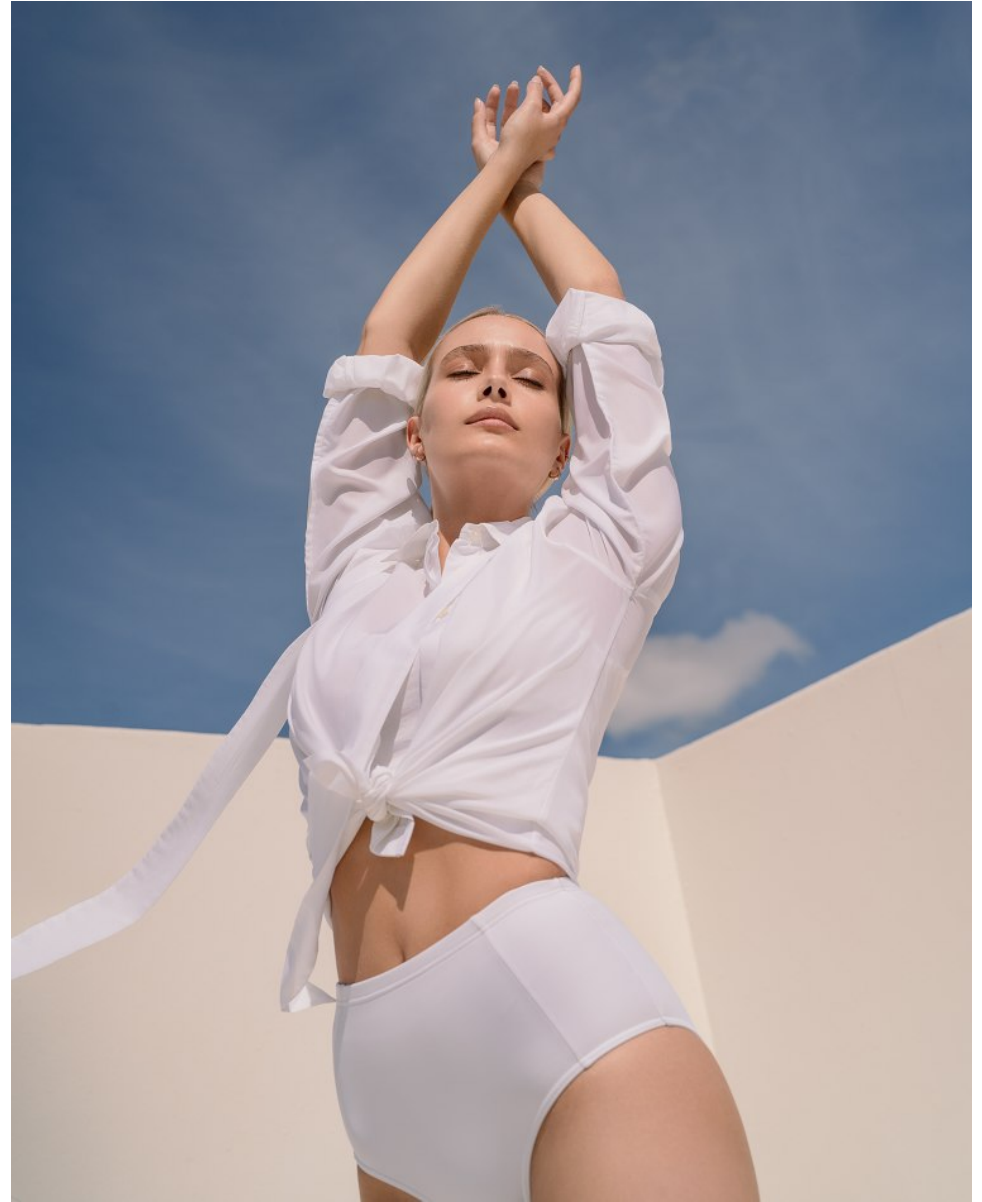

BOSS MODELS

CAPE TOWN

CALISTA MCGUINNESS

Height: 175cm Bust: 86cm Waist: 69cm Hips: 99cm Shoe: 6 UK Hair: Blonde Eyes: Blue