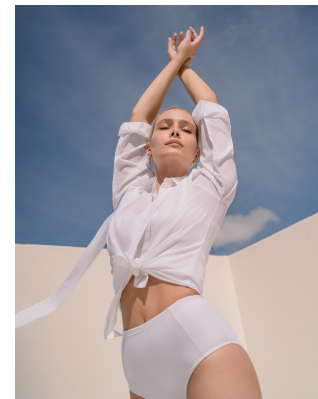

# BOSS MODELS

CAPE TOWN

## CALISTA MCGUINNESS

Height: 175cm Bust: 86cm Waist: 69cm Hips: 99cm Shoe: 6 UK Hair: Blonde Eyes: Blue