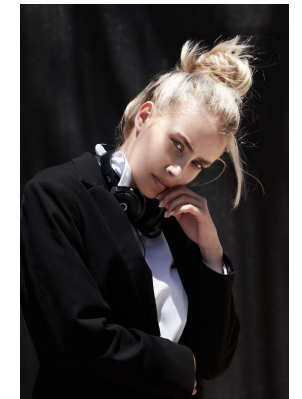

BOSS MODELS

CAPE TOWN

CALISTA MCGUINNESS

Height: 175cm Bust: 86cm Waist: 69cm Hips: 99cm Shoe: 6 UK Hair: Blonde Eyes: Blue

BOSS MODELS

CAPE TOWN

CALISTA MCGUINNESS

Height: 175cm Bust: 86cm Waist: 69cm Hips: 99cm Shoe: 6 UK Hair: Blonde Eyes: Blue