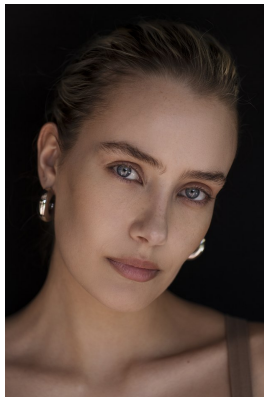

BOSS MODELS

CAPE TOWN

CALISTA MCGUINNESS

Height: 175cm Bust: 86cm Waist: 69cm Hips: 99cm Shoe: 6 UK Hair: Blonde Eyes: Blue

BOSS MODELS

CAPE TOWN

CALISTA MCGUINNESS

Height: 175cm Bust: 86cm Waist: 69cm Hips: 99cm Shoe: 6 UK Hair: Blonde Eyes: Blue