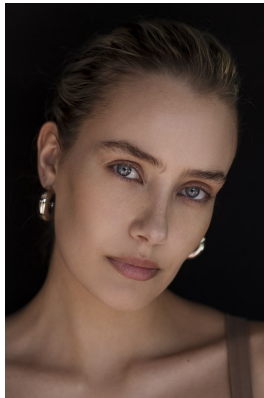

BOSS MODELS

CAPE TOWN

CALISTA MCGUINNESS

Height: 175cm Bust: 86cm Waist: 69cm Hips: 99cm Shoe: 6 UK Hair: Blonde Eyes: Blue

BOSS MODELS

CAPE TOWN

CALISTA MCGUINNESS

Height: 175cm Bust: 86cm Waist: 69cm Hips: 99cm Shoe: 6 UK Hair: Blonde Eyes: Blue