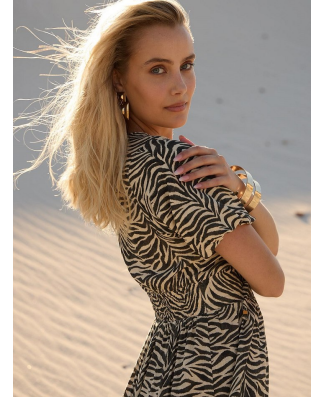

BOSS MODELS

CAPE TOWN

CALISTA MCGUINNESS

Height: 175cm Bust: 86cm Waist: 69cm Hips: 99cm Shoe: 6 UK Hair: Blonde Eyes: Blue

BOSS MODELS

CAPE TOWN

CALISTA MCGUINNESS

Height: 175cm Bust: 86cm Waist: 69cm Hips: 99cm Shoe: 6 UK Hair: Blonde Eyes: Blue