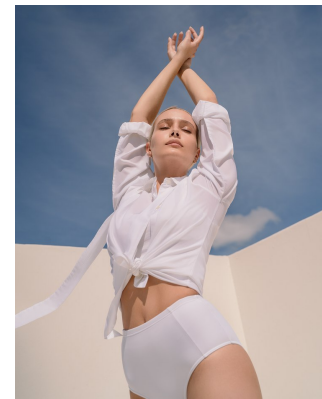

BOSS MODELS

CAPE TOWN

CALISTA MCGUINNESS

Height: 175cm Bust: 86cm Waist: 69cm Hips: 99cm Shoe: 6 UK Hair: Blonde Eyes: Blue

BOSS MODELS

CAPE TOWN

CALISTA MCGUINNESS

Height: 175cm Bust: 86cm Waist: 69cm Hips: 99cm Shoe: 6 UK Hair: Blonde Eyes: Blue