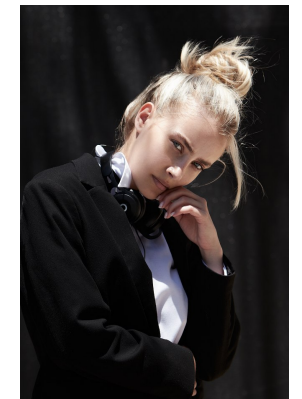

# BOSS MODELS

CAPE TOWN

## CALISTA MCGUINNESS

Height: 175cm Bust: 86cm Waist: 69cm Hips: 99cm Shoe: 6 UK Hair: Blonde Eyes: Blue