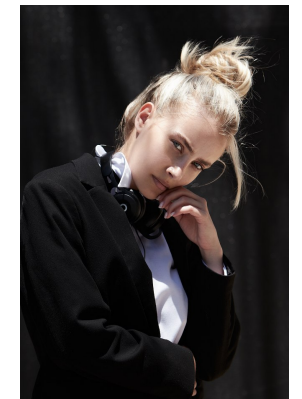

BOSS MODELS

CAPE TOWN

CALISTA MCGUINNESS

Height: 175cm Bust: 86cm Waist: 69cm Hips: 99cm Shoe: 6 UK Hair: Blonde Eyes: Blue

BOSS MODELS

CAPE TOWN

CALISTA MCGUINNESS

Height: 175cm Bust: 86cm Waist: 69cm Hips: 99cm Shoe: 6 UK Hair: Blonde Eyes: Blue