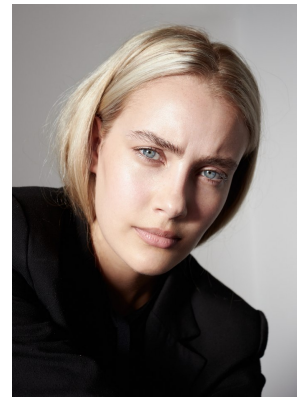

# BOSS MODELS

CAPE TOWN

## CALISTA MCGUINNESS

Height: 175cm Bust: 86cm Waist: 69cm Hips: 99cm Shoe: 6 UK Hair: Blonde Eyes: Blue