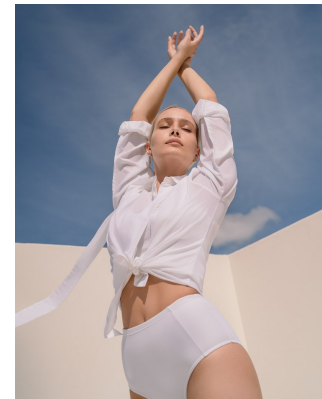

BOSS MODELS

CAPE TOWN

CALISTA MCGUINNESS

Height: 175cm Bust: 86cm Waist: 69cm Hips: 99cm Shoe: 6 UK Hair: Blonde Eyes: Blue

BOSS MODELS

CAPE TOWN

CALISTA MCGUINNESS

Height: 175cm Bust: 86cm Waist: 69cm Hips: 99cm Shoe: 6 UK Hair: Blonde Eyes: Blue