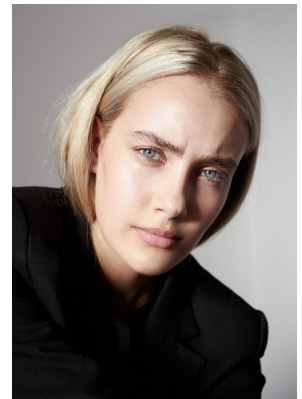

BOSS MODELS

CAPE TOWN

CALISTA MCGUINNESS

Height: 175cm Bust: 86cm Waist: 69cm Hips: 99cm Shoe: 6 UK Hair: Blonde Eyes: Blue

BOSS MODELS

CAPE TOWN

CALISTA MCGUINNESS

Height: 175cm Bust: 86cm Waist: 69cm Hips: 99cm Shoe: 6 UK Hair: Blonde Eyes: Blue