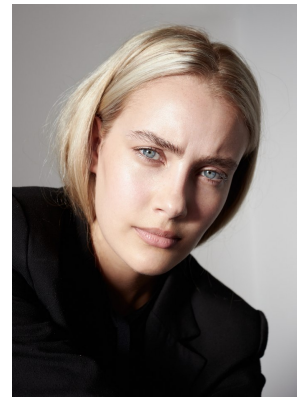

BOSS MODELS

CAPE TOWN

CALISTA MCGUINNESS

Height: 175cm Bust: 86cm Waist: 69cm Hips: 99cm Shoe: 6 UK Hair: Blonde Eyes: Blue

BOSS MODELS

CAPE TOWN

CALISTA MCGUINNESS

Height: 175cm Bust: 86cm Waist: 69cm Hips: 99cm Shoe: 6 UK Hair: Blonde Eyes: Blue