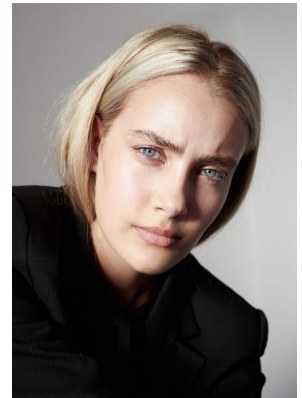

BOSS MODELS

CAPE TOWN

CALISTA MCGUINNESS

Height: 175cm Bust: 86cm Waist: 69cm Hips: 99cm Shoe: 6 UK Hair: Blonde Eyes: Blue

BOSS MODELS

CAPE TOWN

CALISTA MCGUINNESS

Height: 175cm Bust: 86cm Waist: 69cm Hips: 99cm Shoe: 6 UK Hair: Blonde Eyes: Blue