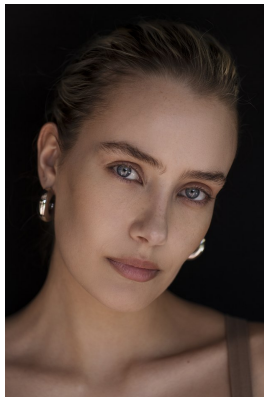

# BOSS MODELS

CAPE TOWN

## CALISTA MCGUINNESS

Height: 175cm Bust: 86cm Waist: 69cm Hips: 99cm Shoe: 6 UK Hair: Blonde Eyes: Blue