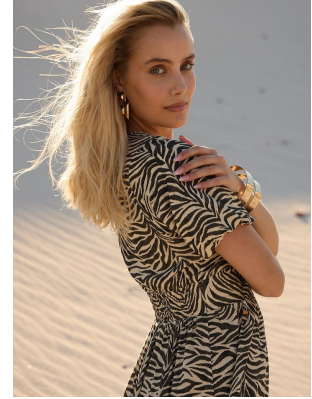

# BOSS MODELS

CAPE TOWN

## CALISTA MCGUINNESS

Height: 175cm Bust: 86cm Waist: 69cm Hips: 99cm Shoe: 6 UK Hair: Blonde Eyes: Blue