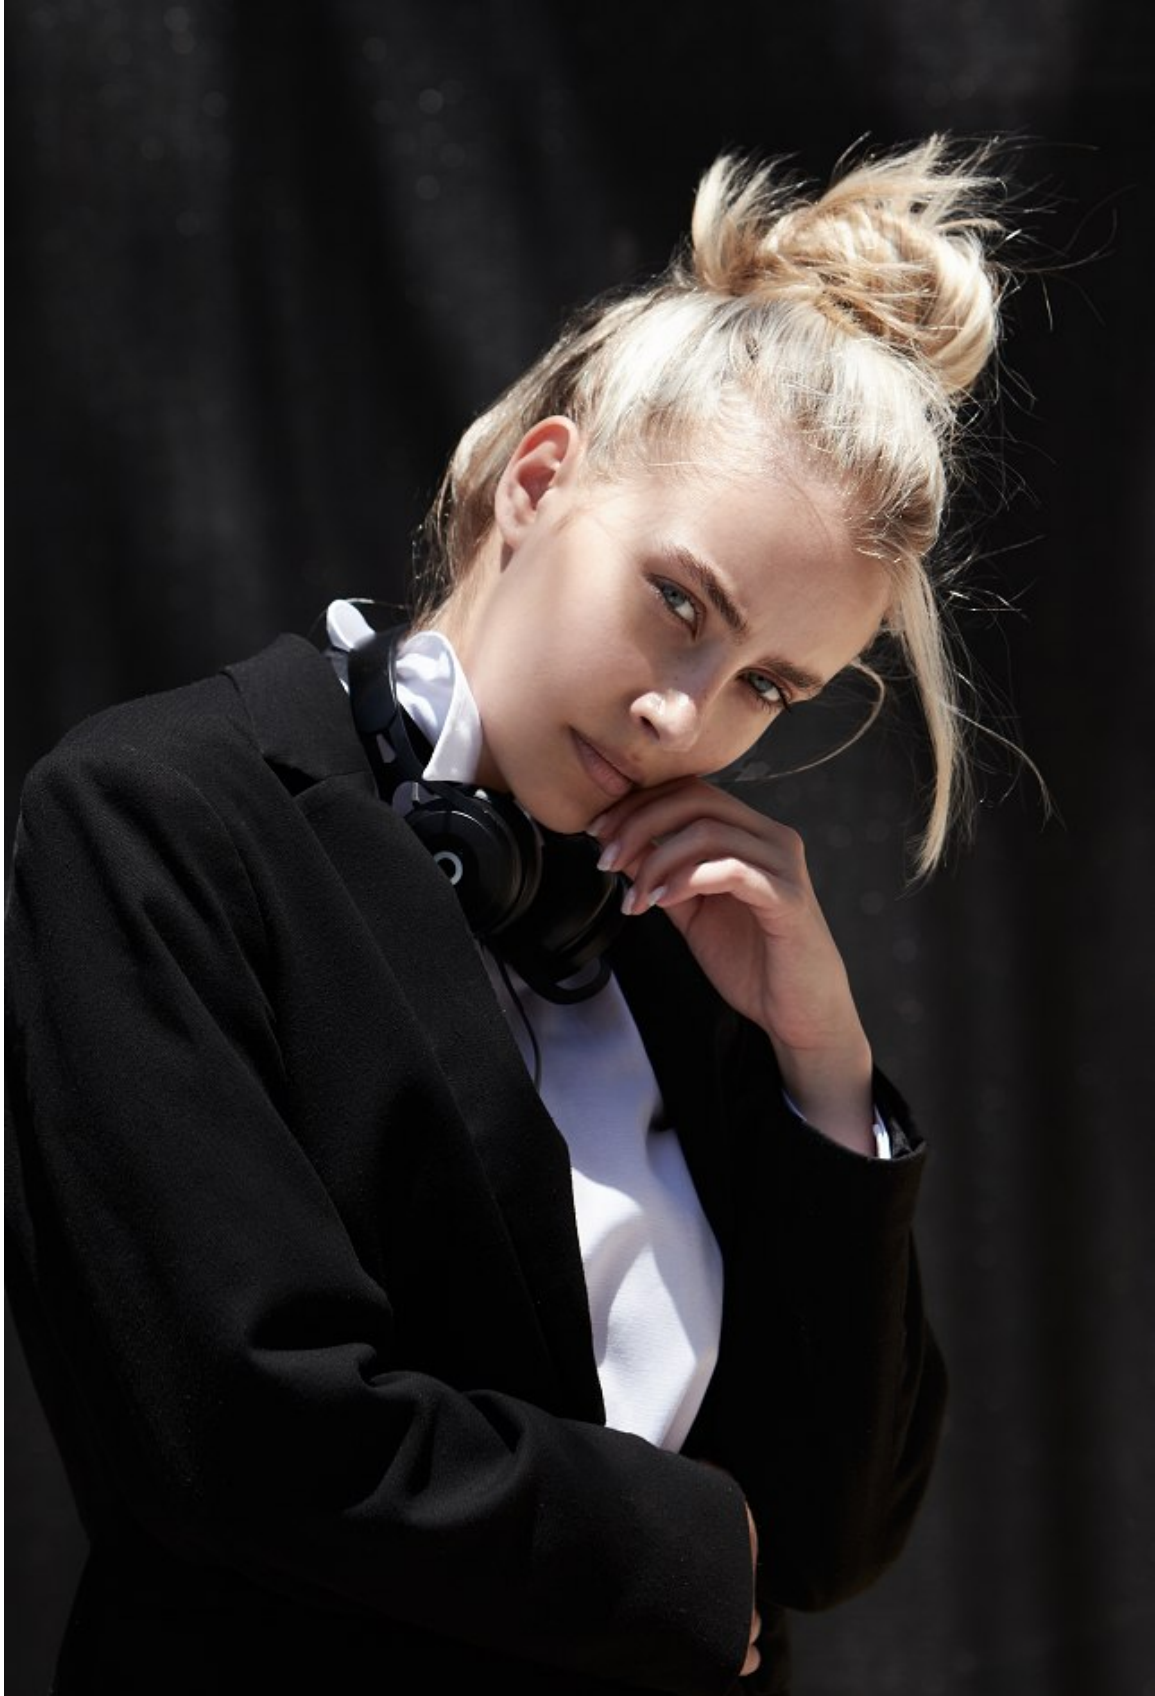

CALISTA MCGUINNESS

BOSS MODELS

CAPE TOWN

Height: 175cm Bust: 86cm Waist: 69cm Hips: 99cm Shoe: 6 UK Hair: Blonde Eyes: Blue