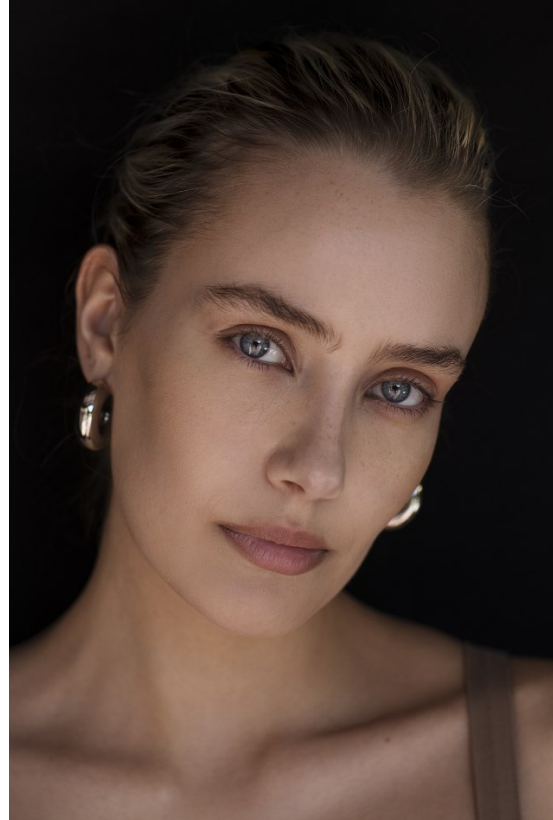

BOSS MODELS

CAPE TOWN

CALISTA MCGUINNESS

Height: 175cm Bust: 86cm Waist: 69cm Hips: 99cm Shoe: 6 UK Hair: Blonde Eyes: Blue

BOSS MODELS

CAPE TOWN

CALISTA MCGUINNESS

Height: 175cm Bust: 86cm Waist: 69cm Hips: 99cm Shoe: 6 UK Hair: Blonde Eyes: Blue