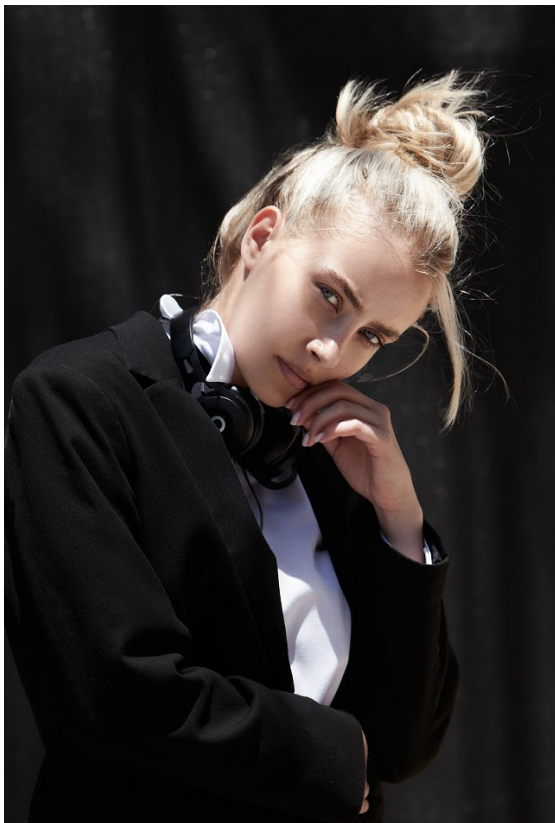

BOSS MODELS

CAPE TOWN

CALISTA MCGUINNESS

Height: 175cm Bust: 86cm Waist: 69cm Hips: 99cm Shoe: 6 UK Hair: Blonde Eyes: Blue