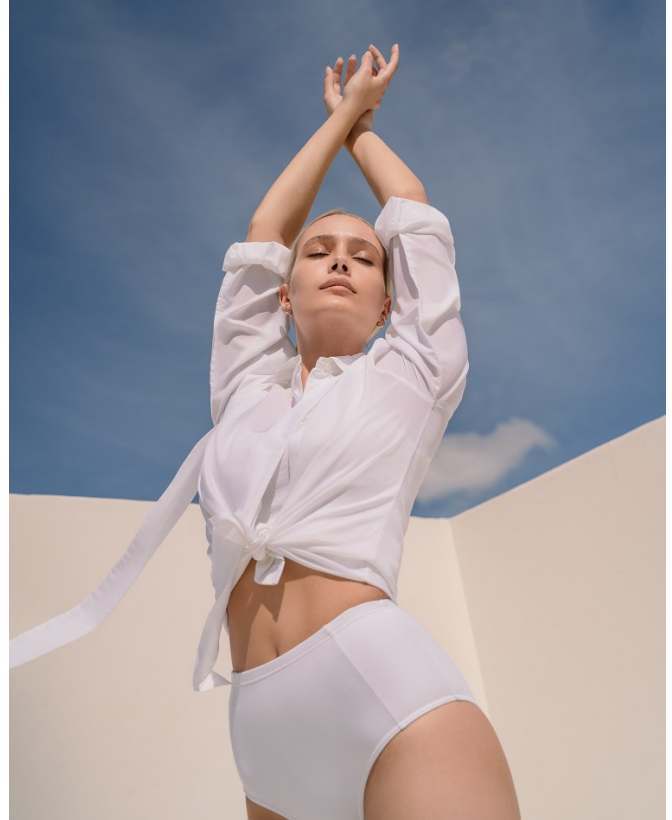

BOSS MODELS

CAPE TOWN

CALISTA MCGUINNESS

Height: 175cm Bust: 86cm Waist: 69cm Hips: 99cm Shoe: 6 UK Hair: Blonde Eyes: Blue

BOSS MODELS

CAPE TOWN

CALISTA MCGUINNESS

Height: 175cm Bust: 86cm Waist: 69cm Hips: 99cm Shoe: 6 UK Hair: Blonde Eyes: Blue