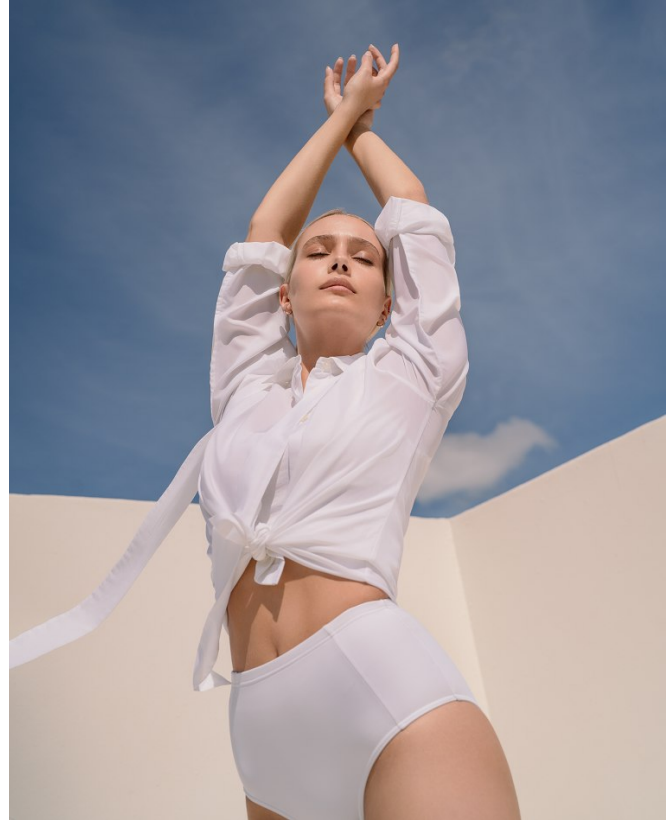

BOSS MODELS

CAPE TOWN

CALISTA MCGUINNESS

Height: 175cm Bust: 86cm Waist: 69cm Hips: 99cm Shoe: 6 UK Hair: Blonde Eyes: Blue