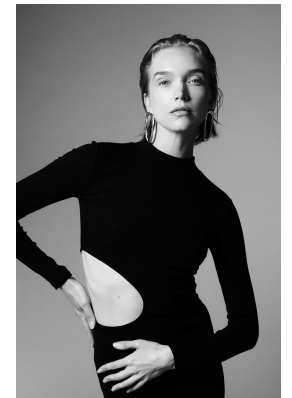

BOSS MODELS

CAPE TOWN

SHANNON PHILLIPS

Height: 174cm Bust: 80cm Waist: 64cm Hips: 85cm Shoe: 6 UK Hair: Blonde Eyes: Blue

BOSS MODELS

CAPE TOWN

SHANNON PHILLIPS

Height: 174cm Bust: 80cm Waist: 64cm Hips: 85cm Shoe: 6 UK Hair: Blonde Eyes: Blue

BOSS MODELS

CAPE TOWN

SHANNON PHILLIPS

Height: 174cm Bust: 80cm Waist: 64cm Hips: 85cm Shoe: 6 UK Hair: Blonde Eyes: Blue