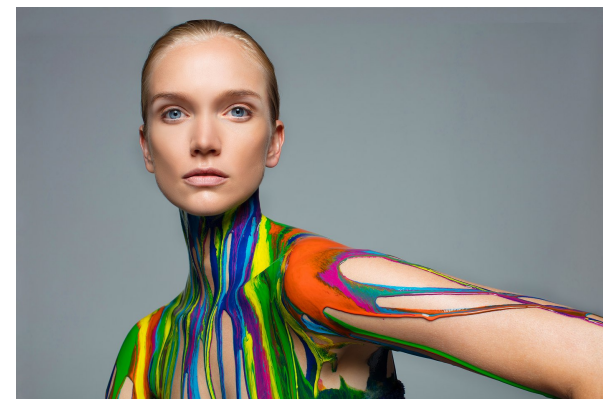

BOSS MODELS

CAPE TOWN

SHANNON PHILLIPS

Height: 174cm Bust: 80cm Waist: 64cm Hips: 85cm Shoe: 6 UK Hair: Blonde Eyes: Blue