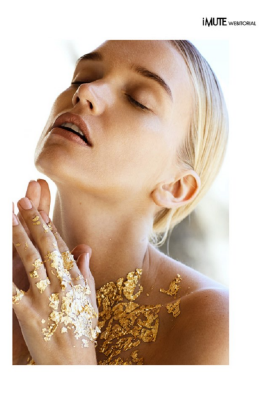

# BOSS MODELS

CAPE TOWN

## SHANNON PHILLIPS

Height: 174cm Bust: 80cm Waist: 64cm Hips: 85cm Shoe: 6 UK Hair: Blonde Eyes: Blue