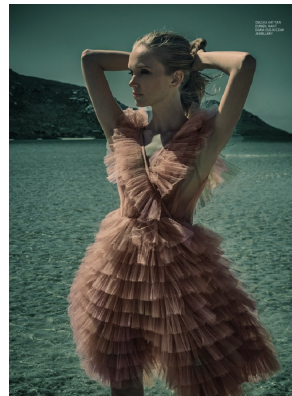

# BOSS MODELS

CAPE TOWN

## SHANNON PHILLIPS

Height: 174cm Bust: 80cm Waist: 64cm Hips: 85cm Shoe: 6 UK Hair: Blonde Eyes: Blue

# BOSS MODELS

CAPE TOWN

SHANNON PHILLIPS

Height: 174cm Bust: 80cm Waist: 64cm Hips: 85cm Shoe: 6 UK Hair: Blonde Eyes: Blue