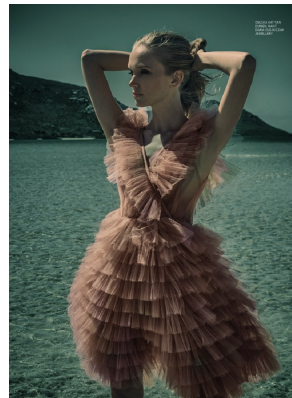

BOSS MODELS

CAPE TOWN

SHANNON PHILLIPS

Height: 174cm Bust: 80cm Waist: 64cm Hips: 85cm Shoe: 6 UK Hair: Blonde Eyes: Blue

BOSS MODELS

CAPE TOWN

SHANNON PHILLIPS

Height: 174cm Bust: 80cm Waist: 64cm Hips: 85cm Shoe: 6 UK Hair: Blonde Eyes: Blue

BOSS MODELS

CAPE TOWN

SHANNON PHILLIPS

Height: 174cm Bust: 80cm Waist: 64cm Hips: 85cm Shoe: 6 UK Hair: Blonde Eyes: Blue