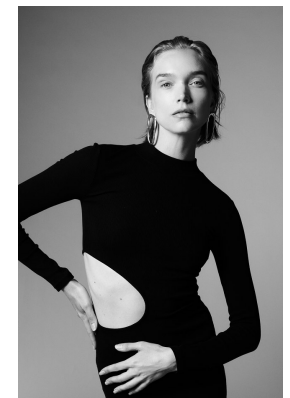

# BOSS MODELS

CAPE TOWN

## SHANNON PHILLIPS

Height: 174cm Bust: 80cm Waist: 64cm Hips: 85cm Shoe: 6 UK Hair: Blonde Eyes: Blue

# BOSS MODELS

CAPE TOWN

SHANNON PHILLIPS

Height: 174cm Bust: 80cm Waist: 64cm Hips: 85cm Shoe: 6 UK Hair: Blonde Eyes: Blue