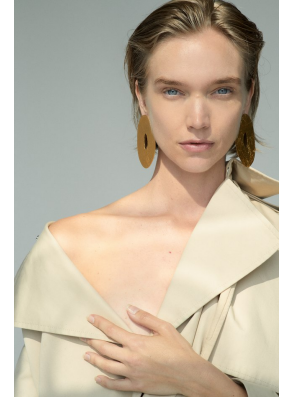

BOSS MODELS

CAPE TOWN

SHANNON PHILLIPS

Height: 174cm Bust: 80cm Waist: 64cm Hips: 85cm Shoe: 6 UK Hair: Blonde Eyes: Blue