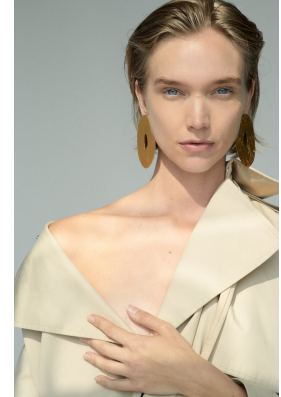

BOSS MODELS

CAPE TOWN

SHANNON PHILLIPS

Height: 174cm Bust: 80cm Waist: 64cm Hips: 85cm Shoe: 6 UK Hair: Blonde Eyes: Blue

BOSS MODELS

CAPE TOWN

SHANNON PHILLIPS

Height: 174cm Bust: 80cm Waist: 64cm Hips: 85cm Shoe: 6 UK Hair: Blonde Eyes: Blue

BOSS MODELS

CAPE TOWN

SHANNON PHILLIPS

Height: 174cm Bust: 80cm Waist: 64cm Hips: 85cm Shoe: 6 UK Hair: Blonde Eyes: Blue