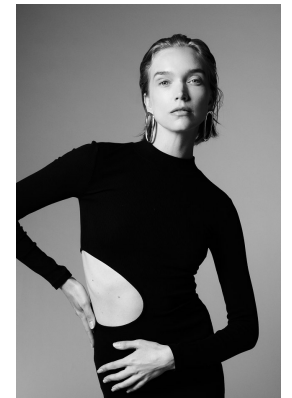

# BOSS MODELS

CAPE TOWN

## SHANNON PHILLIPS

Height: 174cm Bust: 80cm Waist: 64cm Hips: 85cm Shoe: 6 UK Hair: Blonde Eyes: Blue

# BOSS MODELS

CAPE TOWN

SHANNON PHILLIPS

Height: 174cm Bust: 80cm Waist: 64cm Hips: 85cm Shoe: 6 UK Hair: Blonde Eyes: Blue