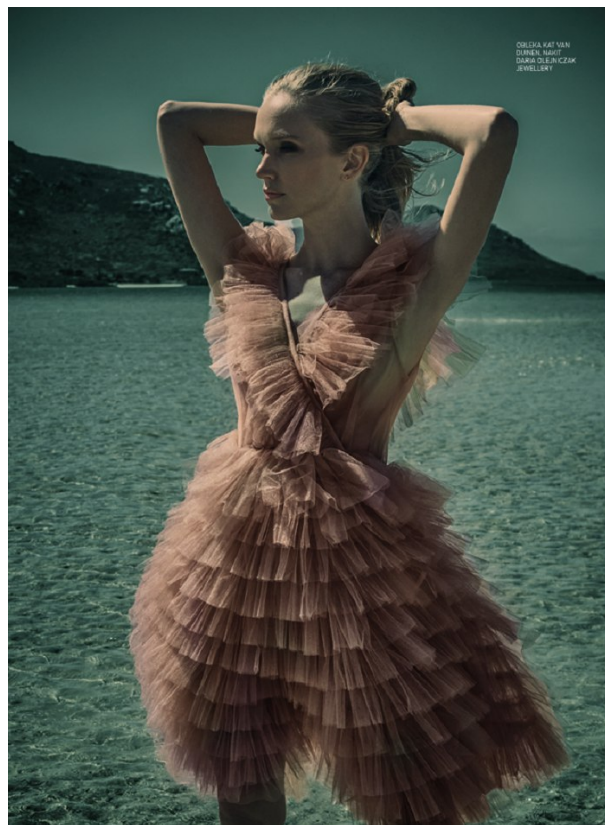

BOSS MODELS

CAPE TOWN

SHANNON PHILLIPS

Height: 174cm Bust: 80cm Waist: 64cm Hips: 85cm Shoe: 6 UK Hair: Blonde Eyes: Blue