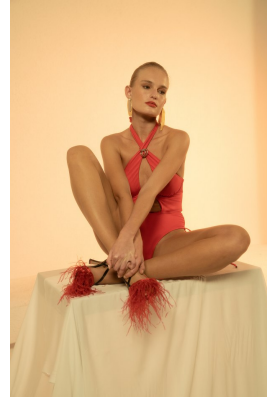

BOSS MODELS

CAPE TOWN

MONIKA KWASNY

Height: 180cm Bust: 82cm Waist: 66cm Hips: 91cm Shoe: 6 UK Hair: Blonde Eyes: Blue

BOSS MODELS

CAPE TOWN

MONIKA KWASNY

Height: 180cm Bust: 82cm Waist: 66cm Hips: 91cm Shoe: 6 UK Hair: Blonde Eyes: Blue

BOSS MODELS

CAPE TOWN

MONIKA KWASNY

Height: 180cm Bust: 82cm Waist: 66cm Hips: 91cm Shoe: 6 UK Hair: Blonde Eyes: Blue