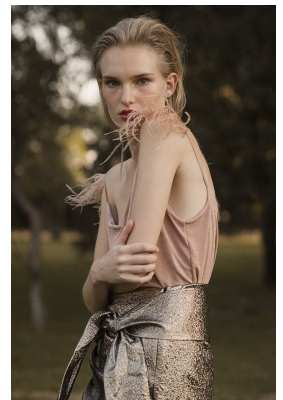

BOSS MODELS

CAPE TOWN

MONIKA KWASNY

Height: 180cm Bust: 82cm Waist: 66cm Hips: 91cm Shoe: 6 UK Hair: Blonde Eyes: Blue

BOSS MODELS

CAPE TOWN

MONIKA KWASNY

Height: 180cm Bust: 82cm Waist: 66cm Hips: 91cm Shoe: 6 UK Hair: Blonde Eyes: Blue

BOSS MODELS

CAPE TOWN

MONIKA KWASNY

Height: 180cm Bust: 82cm Waist: 66cm Hips: 91cm Shoe: 6 UK Hair: Blonde Eyes: Blue