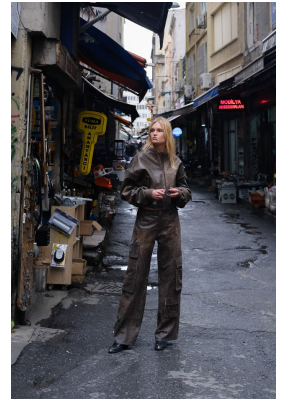

BOSS MODELS

CAPE TOWN

MONIKA KWASNY

Height: 180cm Bust: 82cm Waist: 66cm Hips: 91cm Shoe: 6 UK Hair: Blonde Eyes: Blue

BOSS MODELS

CAPE TOWN

MONIKA KWASNY

Height: 180cm Bust: 82cm Waist: 66cm Hips: 91cm Shoe: 6 UK Hair: Blonde Eyes: Blue

BOSS MODELS

CAPE TOWN

MONIKA KWASNY

Height: 180cm Bust: 82cm Waist: 66cm Hips: 91cm Shoe: 6 UK Hair: Blonde Eyes: Blue