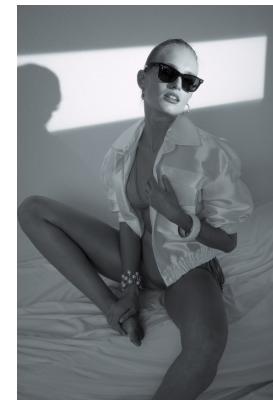

BOSS MODELS

CAPE TOWN

MONIKA KWASNY

Height: 180cm Bust: 82cm Waist: 66cm Hips: 91cm Shoe: 6 UK Hair: Blonde Eyes: Blue

BOSS MODELS

CAPE TOWN

MONIKA KWASNY

Height: 180cm Bust: 82cm Waist: 66cm Hips: 91cm Shoe: 6 UK Hair: Blonde Eyes: Blue

BOSS MODELS

CAPE TOWN

MONIKA KWASNY

Height: 180cm Bust: 82cm Waist: 66cm Hips: 91cm Shoe: 6 UK Hair: Blonde Eyes: Blue